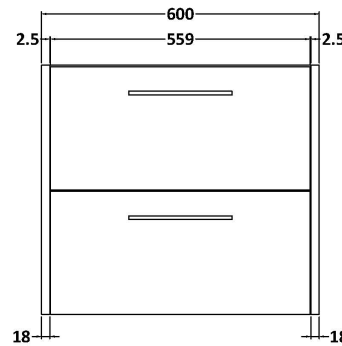

Sales Code: NPF2224

Description: 600 W/H 2-Drawer Unit (385 Deep)

Product Dimensions

Height (mm):	539
Width (mm):	600
Depth (mm):	385
Nett Weight (kg):	22.5

Packaging Dimensions

Height (mm):	560
Width (mm):	620
Depth (mm):	405
Gross Weight (kg):	23

Packaging Data

Box Colour:	Brown Cardboard Box
Box Qty:	1
Label Size:	50 x 100
Label Colour:	White Label
Label Qty:	2

Outer Box Dimensions (If Applicable)

Height (mm):	
Width (mm):	
Depth (mm):	
Gross Weight (kg):	
Barcode:	5056462657240

Product Details

Country of Origin:	United Kingdom
Fitting Instruction:	No
CE & UKCA:	
FSC Certified Materials:	Yes
Colour:	Graphite Grey Woodgrain
Construction Method:	Cam & Wood Dowel
Construction Type:	Rigid
Cabinet Finish:	MFC Textured Woodgrain
Fascia Finish:	MFC Textured Woodgrain
Cabinet Thickness (mm):	18
Fascia Thickness (mm):	18
Drawer Included:	Yes
Drawer Type:	80mm High Metal S/C Inc Galler
No of Shelves:	0
Hinge Type:	Not Applicable
Hinge Included:	No
Adjustable Legs:	No, Not Required
Fixings Included:	Yes
Handle Style:	Modern
Waste Shroud:	Yes
Handle Included:	Yes, Supplied
Handle Type:	D-Shape