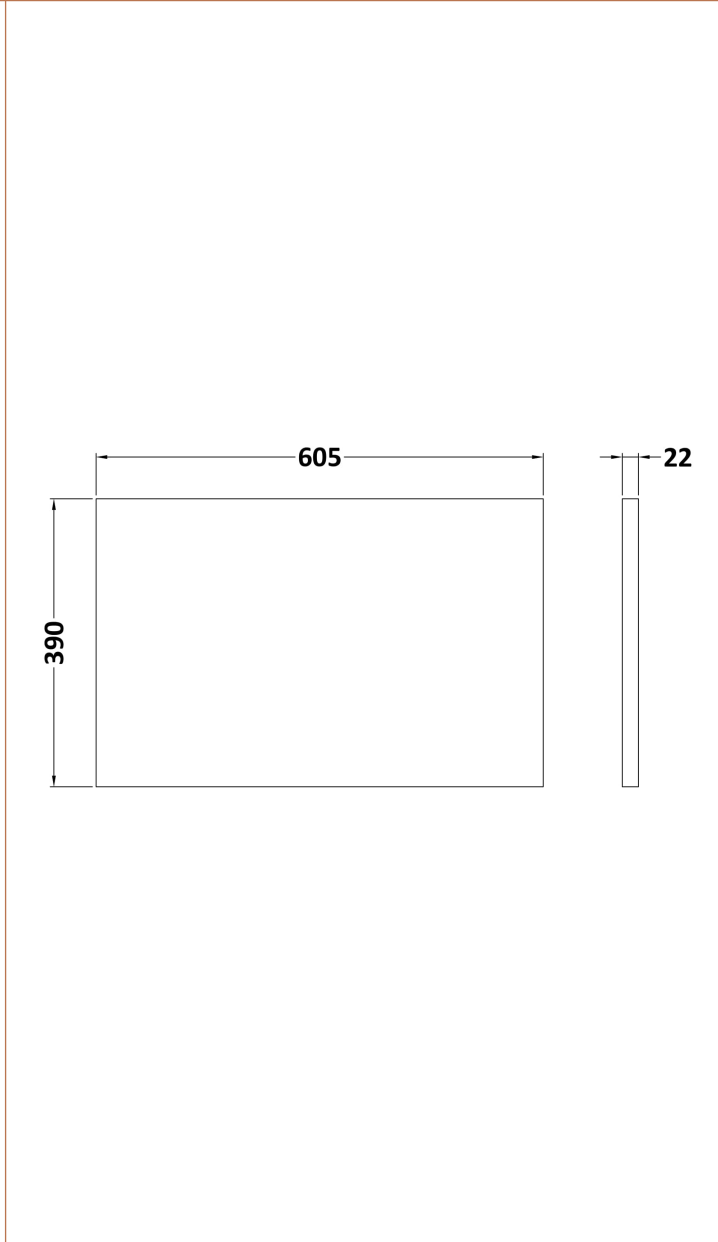

Sales Code: LCM600

Description: Laminate Worktop 605X390x22mm

Product Dimensions

Height (mm):	22
Width (mm):	605
Depth (mm):	390
Nett Weight (kg):	2

Packaging Dimensions

Height (mm):	25
Width (mm):	610
Depth (mm):	455
Gross Weight (kg):	2

Sales Code: LSW600

Description: Laminate Worktop 605X390x22mm

Product Dimensions

Height (mm):	22
Width (mm):	605
Depth (mm):	390
Nett Weight (kg):	2

Packaging Dimensions

Height (mm):	25
Width (mm):	610
Depth (mm):	455
Gross Weight (kg):	2

Packaging Data

Box Colour:	Brown Cardboard Box
Box Qty:	1
Label Size:	100 x 50
Label Colour:	White Label
Label Qty:	1

Outer Box Dimensions (If Applicable)

Height (mm):	
Width (mm):	
Depth (mm):	
Gross Weight (kg):	
Barcode:	5056211874188

Sales Code: LSB600

Description: Laminate Worktop 605X390x22mm

Product Dimensions

Height (mm):	22
Width (mm):	605
Depth (mm):	390
Nett Weight (kg):	2

Packaging Dimensions

Height (mm):	25
Width (mm):	610
Depth (mm):	455
Gross Weight (kg):	2