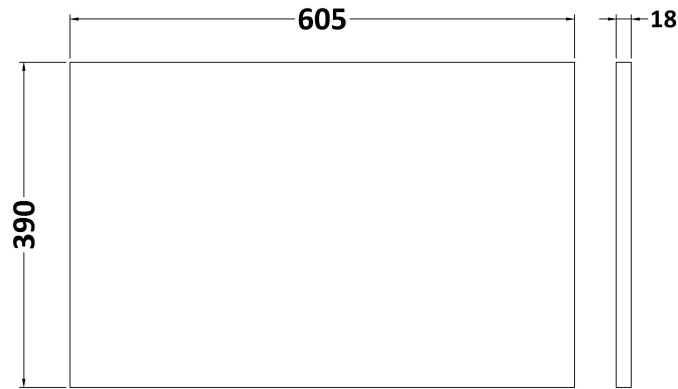

Packaging Dimensions

Height (mm):	560
Width (mm):	620
Depth (mm):	405
Gross Weight (kg):	23

Packaging Data

Box Colour:	Brown Cardboard Box
Box Qty:	1
Label Size:	50 x 100
Label Colour:	White Label
Label Qty:	2

Sales Code: MWD2260

Description: 600 Worktop (605X390x18mm)

Product Dimensions

Height (mm):	18
Width (mm):	605
Depth (mm):	390
Nett Weight (kg):	2.5

Packaging Dimensions

Height (mm):	25
Width (mm):	625
Depth (mm):	410
Gross Weight (kg):	3

Sales Code: LBG600

Description: Laminate Worktop 605X390x22mm

Product Dimensions

Height (mm):	22
Width (mm):	605
Depth (mm):	390
Nett Weight (kg):	2

Packaging Dimensions

Height (mm):	25
Width (mm):	610
Depth (mm):	455
Gross Weight (kg):	2

Sales Code: LCM600

Description: Laminate Worktop 605X390x22mm

Product Dimensions

Height (mm):	22
Width (mm):	605
Depth (mm):	390
Nett Weight (kg):	2

Packaging Dimensions

Height (mm):	25
Width (mm):	610
Depth (mm):	455
Gross Weight (kg):	2