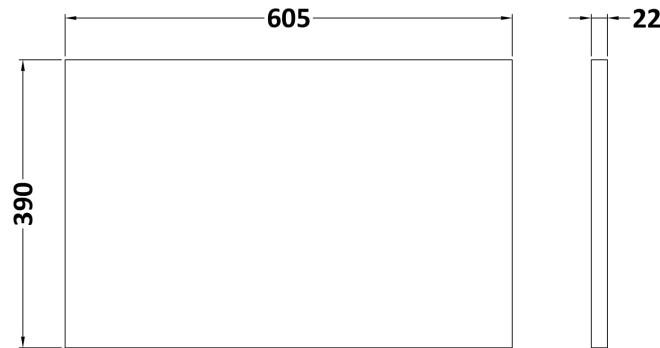

Packaging Dimensions

Height (mm):	560
Width (mm):	620
Depth (mm):	405
Gross Weight (kg):	23

Packaging Data

Box Colour:	Brown Cardboard Box
Box Qty:	1
Label Size:	50 x 100
Label Colour:	White Label
Label Qty:	2

Sales Code: MWD2260

Description: 600 Worktop (605X390x18mm)

Product Dimensions

Height (mm):	18
Width (mm):	605
Depth (mm):	390
Nett Weight (kg):	2.5

Packaging Dimensions

Height (mm):	25
Width (mm):	625
Depth (mm):	410
Gross Weight (kg):	3

Packaging Data

Box Colour:	Brown Cardboard Box - Printed
Box Qty:	1
Label Size:	100 x 50
Label Colour:	Not Applicable
Label Qty:	0

Outer Box Dimensions (If Applicable)

Height (mm):	
Width (mm):	
Depth (mm):	
Gross Weight (kg):	
Barcode:	5056462649986

Sales Code: LBG600

Description: Laminate Worktop 605X390x22mm

Product Dimensions

Height (mm):	22
Width (mm):	605
Depth (mm):	390
Nett Weight (kg):	2

Packaging Dimensions

Height (mm):	25
Width (mm):	610
Depth (mm):	455
Gross Weight (kg):	2