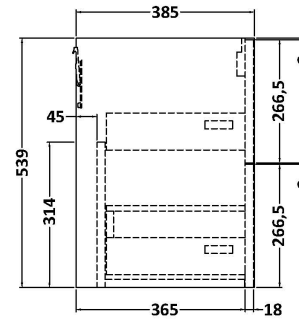

Sales Code: NPF2224

Description: 600 W/H 2-Drawer Unit (385 Deep)

Product Dimensions

Height (mm):	539
Width (mm):	600
Depth (mm):	385
Nett Weight (kg):	22.5

Packaging Dimensions

Height (mm):	560
Width (mm):	620
Depth (mm):	405
Gross Weight (kg):	23

Packaging Data

Box Colour:	Brown Cardboard Box
Box Qty:	1
Label Size:	50 x 100
Label Colour:	White Label
Label Qty:	2

Outer Box Dimensions (If Applicable)

Height (mm):	
Width (mm):	
Depth (mm):	
Gross Weight (kg):	
Barcode:	5056462657240

Product Details

Country of Origin:	United Kingdom
Fitting Instruction:	No
CE & UKCA:	
FSC Certified Materials:	Yes
Colour:	Graphite Grey Woodgrain
Construction Method:	Cam & Wood Dowel
Construction Type:	Rigid
Cabinet Finish:	MFC Textured Woodgrain
Fascia Finish:	MFC Textured Woodgrain
Cabinet Thickness (mm):	18
Fascia Thickness (mm):	18
Drawer Included:	Yes
Drawer Type:	80mm High Metal S/C Inc Galler
No of Shelves:	0
Hinge Type:	Not Applicable
Hinge Included:	No
Adjustable Legs:	No, Not Required
Fixings Included:	Yes
Handle Style:	Modern
Waste Shroud:	Yes
Handle Included:	Yes, Supplied
Handle Type:	D-Shape