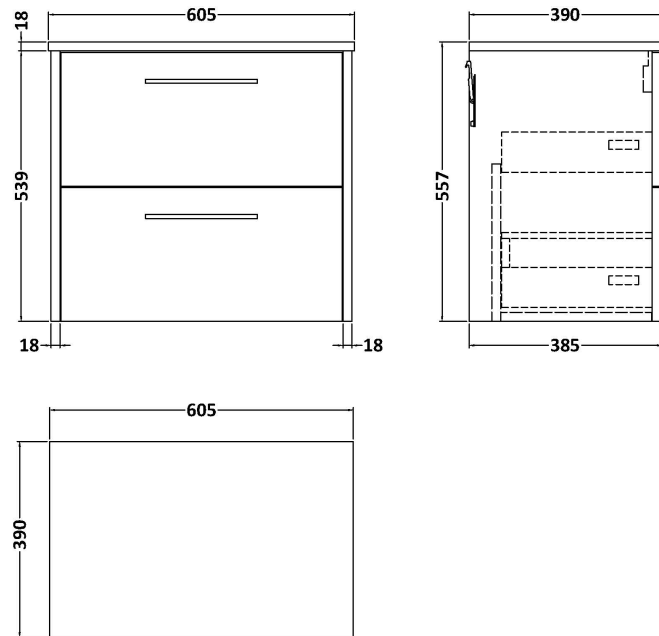

Sales Code: JNU2224W

Description: 600 Wh 2-Drawer Vanity & Worktop

Packaging Details

Barcode: 5056462672243