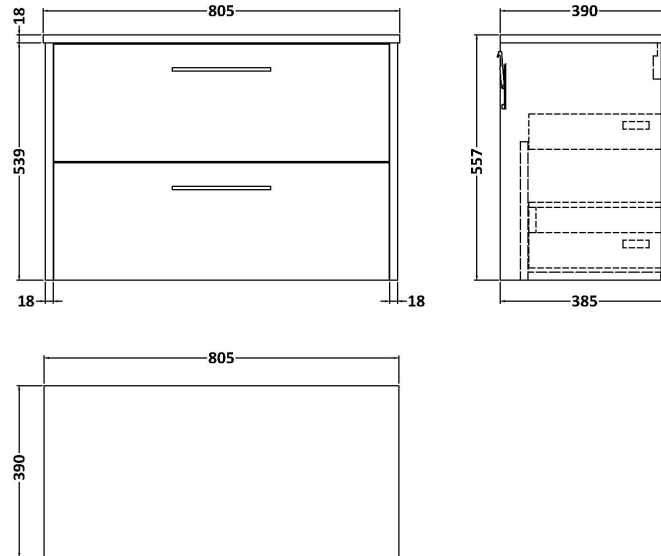

Sales Code: JNU2226W

Description: 800 Wh 2-Drawer Vanity & Worktop

Packaging Details

Barcode: 5056462672946