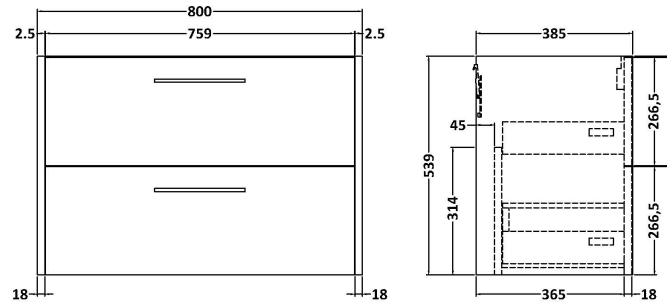

Sales Code: NPF2226

Description: 800 W/H 2-Drawer Unit (385 Deep)

Product Dimensions

Height (mm):	539
Width (mm):	800
Depth (mm):	385
Nett Weight (kg):	24.5

Packaging Dimensions

Height (mm):	560
Width (mm):	820
Depth (mm):	405
Gross Weight (kg):	25

Packaging Data

Box Colour:	Brown Cardboard Box
Box Qty:	1
Label Size:	50 x 100
Label Colour:	White Label
Label Qty:	2

Outer Box Dimensions (If Applicable)

Height (mm):	
Width (mm):	
Depth (mm):	
Gross Weight (kg):	
Barcode:	5056462657295

Product Details

Country of Origin:	United Kingdom
Fitting Instruction:	No
CE & UKCA:	
FSC Certified Materials:	Yes
Colour:	Graphite Grey Woodgrain
Construction Method:	Cam & Wood Dowel
Construction Type:	Rigid
Cabinet Finish:	MFC Textured Woodgrain
Fascia Finish:	MFC Textured Woodgrain
Cabinet Thickness (mm):	18
Fascia Thickness (mm):	18
Drawer Included:	Yes
Drawer Type:	80mm High Metal S/C Inc Galler
No of Shelves:	0
Hinge Type:	Not Applicable
Hinge Included:	No
Adjustable Legs:	No, Not Required
Fixings Included:	Yes
Handle Style:	Modern
Waste Shroud:	Yes
Handle Included:	Yes, Supplied
Handle Type:	D-Shape