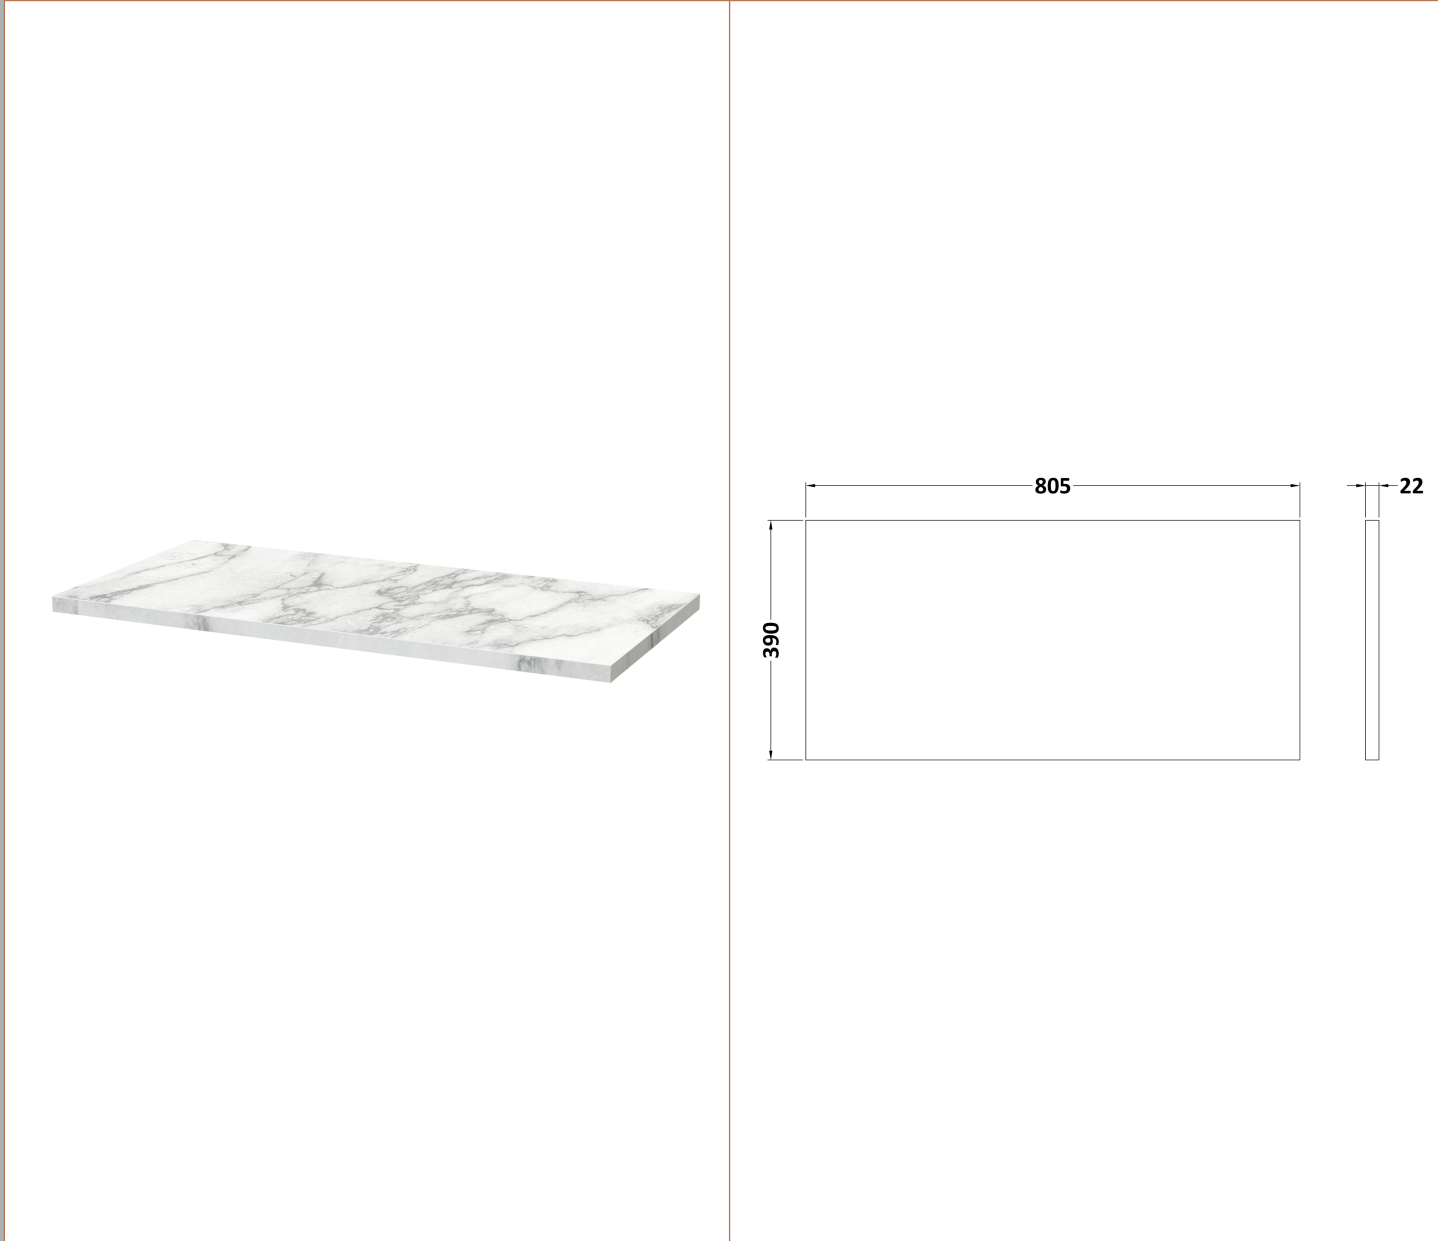

Sales Code: LBG800

Description: Laminate Worktop 805X390x22mm

Product Dimensions

Height (mm):	22
Width (mm):	805
Depth (mm):	390
Nett Weight (kg):	2.75

Packaging Dimensions

Height (mm):	25
Width (mm):	810
Depth (mm):	455
Gross Weight (kg):	2.75

Packaging Data

Box Colour:	Brown Cardboard Box
Box Qty:	1
Label Size:	100 x 50
Label Colour:	White Label
Label Qty:	1

Outer Box Dimensions (If Applicable)

Height (mm):	
Width (mm):	
Depth (mm):	
Gross Weight (kg):	
Barcode:	5056211874133

Sales Code: LCM800

Description: Laminate Worktop 805X390x22mm

Product Dimensions

Height (mm):	22
Width (mm):	805
Depth (mm):	390
Nett Weight (kg):	2.75

Packaging Dimensions

Height (mm):	25
Width (mm):	810
Depth (mm):	455
Gross Weight (kg):	2.75