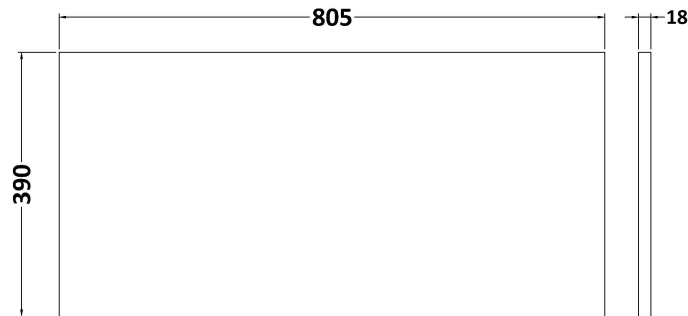

Packaging Dimensions

Height (mm):	560
Width (mm):	820
Depth (mm):	405
Gross Weight (kg):	25

Packaging Data

Box Colour:	Brown Cardboard Box
Box Qty:	1
Label Size:	50 x 100
Label Colour:	White Label
Label Qty:	2

Sales Code: MWD2280

Description: 800 Worktop (805X390x18mm)

Product Dimensions

Height (mm):	18
Width (mm):	805
Depth (mm):	390
Nett Weight (kg):	3.5

Packaging Dimensions

Height (mm):	25
Width (mm):	825
Depth (mm):	410
Gross Weight (kg):	3.5

Sales Code: LBG800

Description: Laminate Worktop 805X390x22mm

Product Dimensions

Height (mm):	22
Width (mm):	805
Depth (mm):	390
Nett Weight (kg):	2.75

Packaging Dimensions

Height (mm):	25
Width (mm):	810
Depth (mm):	455
Gross Weight (kg):	2.75

Sales Code: LSW800

Description: Laminate Worktop 805X390x22mm

Product Dimensions

Height (mm):	22
Width (mm):	805
Depth (mm):	390
Nett Weight (kg):	2.75

Packaging Dimensions

Height (mm):	25
Width (mm):	810
Depth (mm):	455
Gross Weight (kg):	2.75