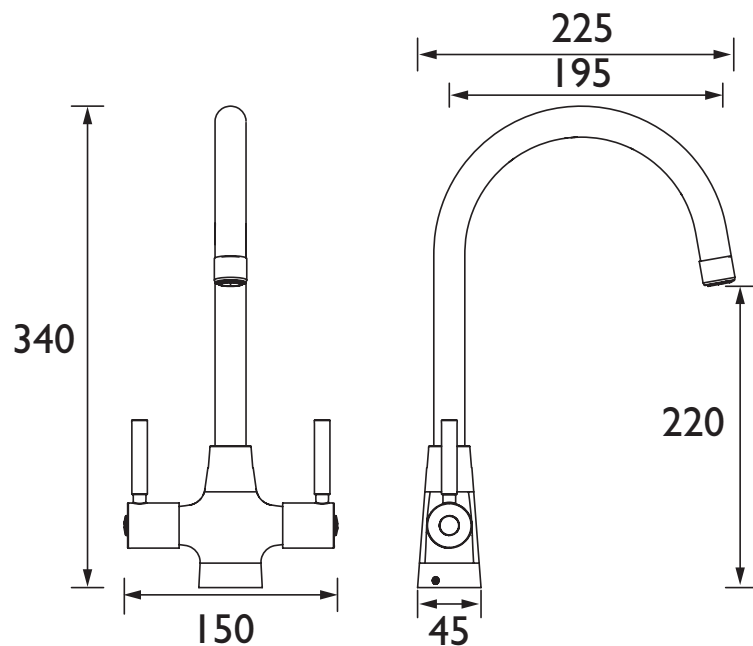

### Features:

- Unique patented top fix design, for simple installation from above the sink.
- Simply drop and twist the top fix base into the tap hole from above, and lock into place with the Allen key provided.
- Two supplied isolation valves and flexi tails mean you can connect to the water supply at this point and isolate the base.
- Push the tap on to the base and secure into position with the supplied Easyfit tool and screws.
- Everything you need in the box including an Allen key, isolation valves, Top Fix Easyfit base, Easyfit tool and flexi tails
- Swivel spout for easy use
- Long life 1/4 turn ceramic disc valves for added durability and smooth control.
- High quality metal fixings for security and durability
- Also available in other finishes.
- 10 year parts and 1 year labour guarantee for peace of mind.

### Specification

Product Type:	Kitchen Taps
Main Construction Material:	Brass
Mount Type:	Deck Mounted
Handle Type:	Lever Handles
Connection Inlet:	1/2" BSP Flexible Tails
Connection Outlet:	M24 Aerator
Number of Tap Holes:	1
Valve/Cartridge Type:	1/2" Ceramic Disc Valve
Plumbing System Requirements:	Suitable for all plumbing systems
Minimum Dynamic Pressure (bar):	0.3 bar
Maximum Dynamic Pressure (bar):	5.0 bar
Maximum Hot Water Temperature °C:	65°C
Maximum Static Pressure (bar):	10 bar
Flow Type:	Single Flow
Isolation Included:	Yes

### Dimensions (measurements in mm)