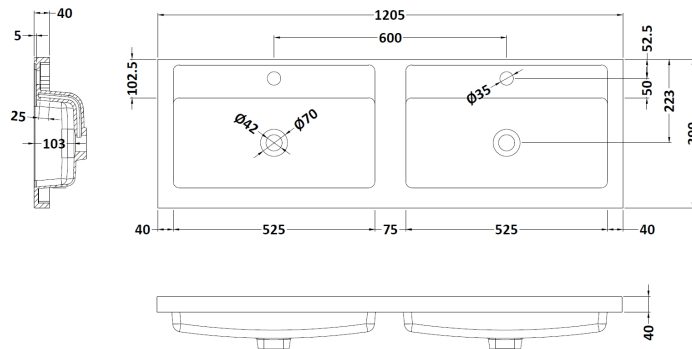

### Product Dimensions

Height (mm):	539
Width (mm):	600
Depth (mm):	385
Nett Weight (kg):	14.2

### Product Dimensions

Height (mm):	390
Width (mm):	1205
Depth (mm):	175
Nett Weight (kg):	27

### Outer Box Dimensions (If Applicable)

Height (mm):	
Width (mm):	
Depth (mm):	
Gross Weight (kg):	
Barcode:	5056211875826

**Product Dimensions**

Height (mm):	390
Width (mm):	1205
Depth (mm):	157
Nett Weight (kg):	18.12

**Packaging Dimensions**

Height (mm):	100
Width (mm):	1205
Depth (mm):	400
Gross Weight (kg):	18.12

**Packaging Data**