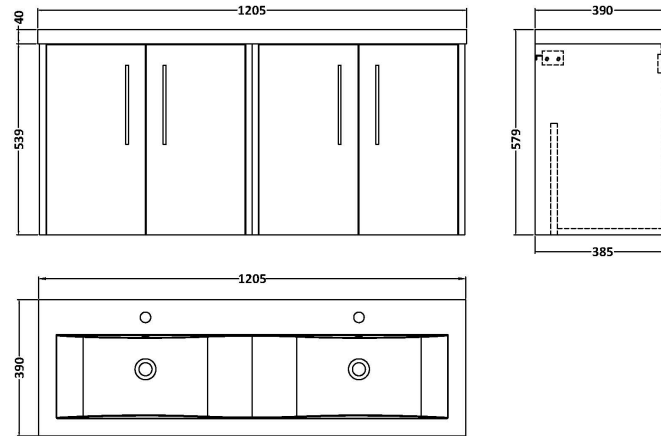

Sales Code: JNU2223F

Description: 1200 Wh 4-Door Vanity & Double Basin

Packaging Details

Barcode: 5056462673226