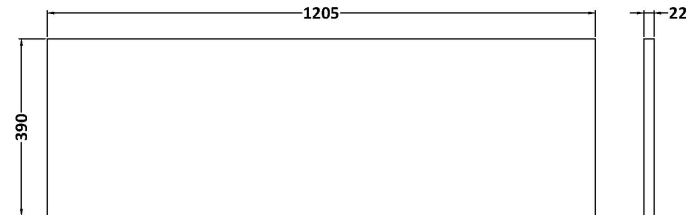

### Product Dimensions

Height (mm):	539
Width (mm):	600
Depth (mm):	385
Nett Weight (kg):	14.2

**Sales Code:** MWD2220

**Description:** 1200 Worktop (1205X390x18mm)

**Product Dimensions**

Height (mm):	18
Width (mm):	1205
Depth (mm):	390
Nett Weight (kg):	5

**Packaging Dimensions**

Height (mm):	25
Width (mm):	1225
Depth (mm):	410
Gross Weight (kg):	5

**Packaging Data**

Box Colour:	Brown Cardboard Box - Printed
Box Qty:	1
Label Size:	100 x 50
Label Colour:	Not Applicable
Label Qty:	0

**Outer Box Dimensions (If Applicable)**

Height (mm):	
Width (mm):	
Depth (mm):	
Gross Weight (kg):	
Barcode:	5056462657561

**Sales Code:** LBG1200

**Description:** Laminate Worktop 1205X390x22mm

**Product Dimensions**

Height (mm):	22
Width (mm):	1205
Depth (mm):	390
Nett Weight (kg):	5

**Packaging Dimensions**

Height (mm):	25
Width (mm):	1215
Depth (mm):	455
Gross Weight (kg):	5