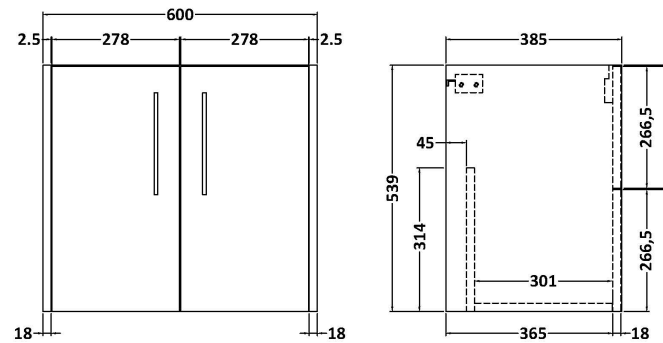

### Product Dimensions

Height (mm):	539
Width (mm):	600
Depth (mm):	385
Nett Weight (kg):	14.2

### Packaging Dimensions

Height (mm):	560
Width (mm):	620
Depth (mm):	405
Gross Weight (kg):	14.7

### Product Dimensions

Height (mm):	22
Width (mm):	1205
Depth (mm):	390
Nett Weight (kg):	5

### Packaging Dimensions

Height (mm):	25
Width (mm):	1215
Depth (mm):	455
Gross Weight (kg):	5