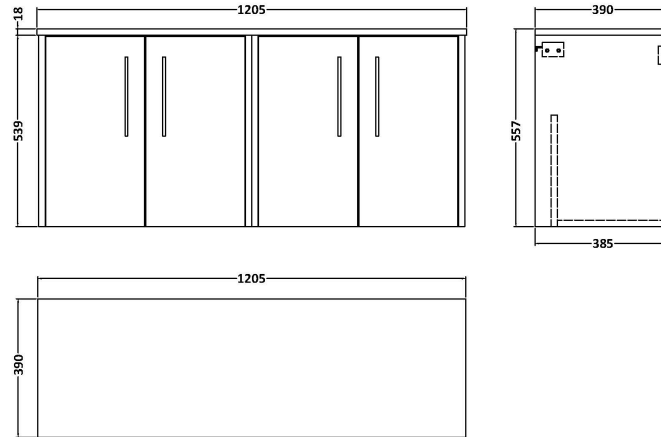

Sales Code: JNU2223W2

Description: 1200 Wh 4-Door Vanity & Worktop

Packaging Details

Barcode: 5056462673240