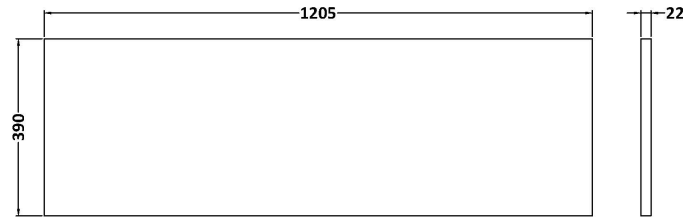

Sales Code: LSW1200

Description: Laminate Worktop 1205X390x22mm

Product Dimensions

Height (mm):	22
Width (mm):	1205
Depth (mm):	390
Nett Weight (kg):	5

Packaging Dimensions

Height (mm):	25
Width (mm):	1215
Depth (mm):	455
Gross Weight (kg):	5

Packaging Data

Box Colour:	Brown Cardboard Box
Box Qty:	1
Label Size:	100 x 50
Label Colour:	White Label
Label Qty:	1

Outer Box Dimensions (If Applicable)

Height (mm):	
Width (mm):	
Depth (mm):	
Gross Weight (kg):	
Barcode:	5056678449905

Product Details

Country of Origin:	United Kingdom
Fitting Instruction:	No
CE & UKCA:	N/A
FSC Certified Materials:	Yes
Colour:	Sparkling White
Construction Method:	Not Applicable
Construction Type:	Not Applicable
Cabinet Finish:	Not Applicable
Fascia Finish:	MFC Laminated
Cabinet Thickness (mm):	
Fascia Thickness (mm):	22
Drawer Included:	No
Drawer Type:	Not Applicable
No of Shelves:	0
Hinge Type:	Not Applicable
Hinge Included:	No
Adjustable Legs:	No, Not Required
Fixings Included:	No
Handle Style:	Not Applicable
Waste Shroud:	Not Applicable
Handle Included:	No
Handle Type:	Not Applicable