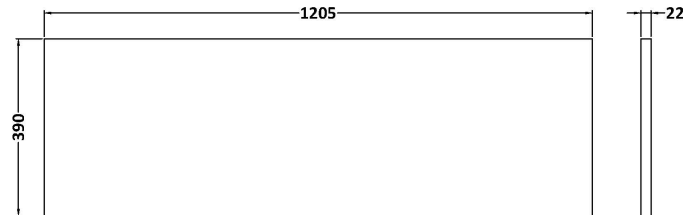

### Product Dimensions

Height (mm):	539
Width (mm):	600
Depth (mm):	385
Nett Weight (kg):	14.2

**Sales Code:** LBG1200

**Description:** Laminate Worktop 1205X390x22mm

**Product Dimensions**

Height (mm):	22
Width (mm):	1205
Depth (mm):	390
Nett Weight (kg):	5

**Packaging Dimensions**

Height (mm):	25
Width (mm):	1215
Depth (mm):	455
Gross Weight (kg):	5

**Packaging Data**

Box Colour:	Brown Cardboard Box
Box Qty:	1
Label Size:	100 x 50
Label Colour:	White Label
Label Qty:	1

**Outer Box Dimensions (If Applicable)**

Height (mm):	
Width (mm):	
Depth (mm):	
Gross Weight (kg):	
Barcode:	5056678449912

### Product Dimensions

Height (mm):	22
Width (mm):	1205
Depth (mm):	390
Nett Weight (kg):	5