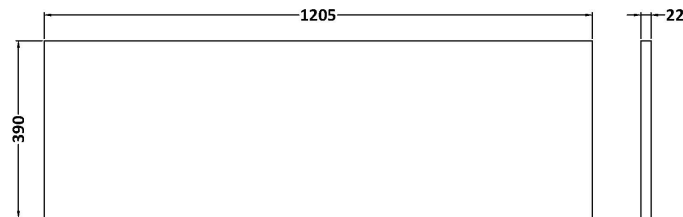

### Outer Box Dimensions (If Applicable)

Height (mm):	
Width (mm):	
Depth (mm):	
Gross Weight (kg):	
Barcode:	5056462657097

**Sales Code:** LSW1200

**Description:** Laminate Worktop 1205X390x22mm

**Product Dimensions**

Height (mm):	22
Width (mm):	1205
Depth (mm):	390
Nett Weight (kg):	5

**Packaging Dimensions**

Height (mm):	25
Width (mm):	1215
Depth (mm):	455
Gross Weight (kg):	5

**Packaging Data**

Box Colour:	Brown Cardboard Box
Box Qty:	1
Label Size:	100 x 50
Label Colour:	White Label
Label Qty:	1

**Outer Box Dimensions (If Applicable)**

Height (mm):	
Width (mm):	
Depth (mm):	
Gross Weight (kg):	
Barcode:	5056678449905

**Sales Code:** LSB1200

**Description:** Laminate Worktop 1205X390x22mm

**Product Dimensions**

Height (mm):	22
Width (mm):	1205
Depth (mm):	390
Nett Weight (kg):	5

**Packaging Dimensions**

Height (mm):	25
Width (mm):	1215
Depth (mm):	455
Gross Weight (kg):	5