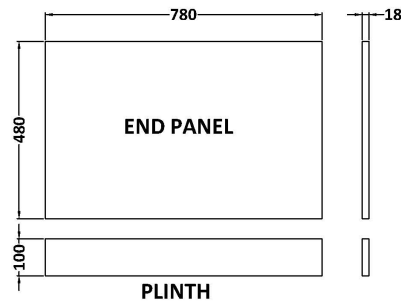

Sales Code: BPR113W

Description: 800 End Panel (2 Piece) Waterproof

Product Dimensions

Height (mm):	560
Width (mm):	780
Depth (mm):	36
Nett Weight (kg):	5.5

Packaging Dimensions

Height (mm):	595
Width (mm):	30
Depth (mm):	825
Gross Weight (kg):	5.58

Packaging Data

Box Colour:	Brown Cardboard Box - Printed
Box Qty:	1
Label Size:	100 x 50
Label Colour:	White Label
Label Qty:	0

Outer Box Dimensions (If Applicable)

Height (mm):	
Width (mm):	
Depth (mm):	
Gross Weight (kg):	
Barcode:	5056678437797

Product Details

Country of Origin:	China
Fitting Instruction:	No
CE & UKCA:	N/A
FSC Certified Materials:	Yes
Colour:	Gloss White
Construction Method:	Screws Only
Construction Type:	Flat-Pack
Cabinet Finish:	Not Applicable
Fascia Finish:	Pvc
Cabinet Thickness (mm):	
Fascia Thickness (mm):	18
Drawer Included:	Not Applicable
Drawer Type:	Not Applicable
No of Shelves:	Not Applicable
Hinge Type:	Not Applicable
Hinge Included:	Not Applicable
Adjustable Legs:	Not Applicable
Fixings Included:	Yes
Handle Style:	Not Applicable
Waste Shroud:	Not Applicable
Handle Included:	Not Applicable
Handle Type:	Not Applicable