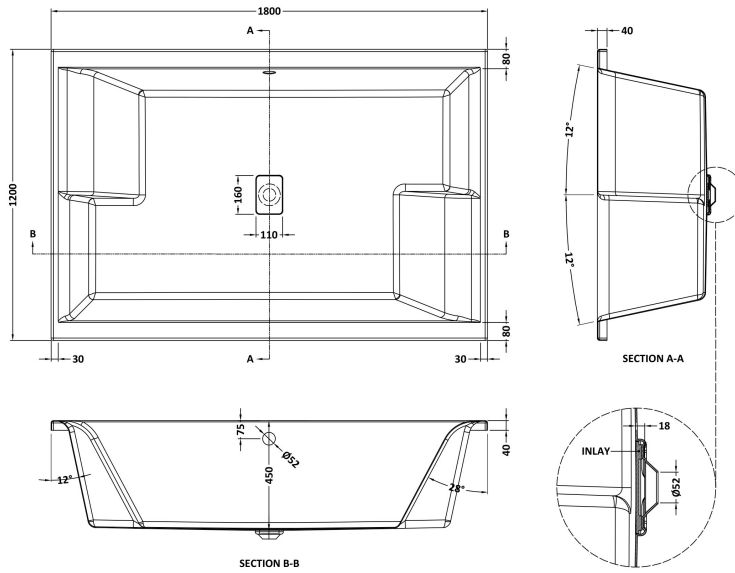

Sales Code: NBI1812

Description: 1800 X 1200 Large Inset Bath & Legs

Packaging Details

Barcode: 5056678435731

Sales Code: NBI1812NL

Description: 1800 X 1200 Large Inset Bath Only

Product Dimensions

Length (mm):	1800
Width (mm):	1200
Depth (mm):	630
Nett Weight (kg):	55

Packaging Dimensions

Length (mm):	1800
Width (mm):	1200
Depth (mm):	630
Gross Weight (kg):	55

Packaging Data

Box Colour:	Brown Cardboard Sleeve
Box Qty:	1
Label Size:	192 x 38
Label Colour:	White Label
Label Qty:	1

Outer Box Dimensions (If Applicable)

Length (mm):	
Width (mm):	
Height (mm):	
Gross Weight (kg):	
Barcode:	5056678463260

Product Details

Country of Origin:	Egypt
Fitting Instruction:	No
Certification:	FSC: CE & UKCA:
Material Colour Reference:	European White
Product Material:	Acrylic
Material Thickness:	4mm
Volume (Ltr):	440 L
Displaced Capacity:	370L
Leg Set Included:	Legset Not Included
Waste Included:	Waste Not Included
Drilled/Undrilled:	Undrilled For Taps
Includes Grips:	No Grips Supplied
Embossed:	No
No of Tapholes:	None
Anti-Slip:	No

Sales Code: NBI001

Description: Leg Set For Large Inset Bath

Product Dimensions

Length (mm):
 Width (mm):
 Depth (mm):
 Nett Weight (kg): 2.5

Packaging Dimensions

Length (mm): 665
 Width (mm): 55
 Depth (mm): 42
 Gross Weight (kg): 2.5