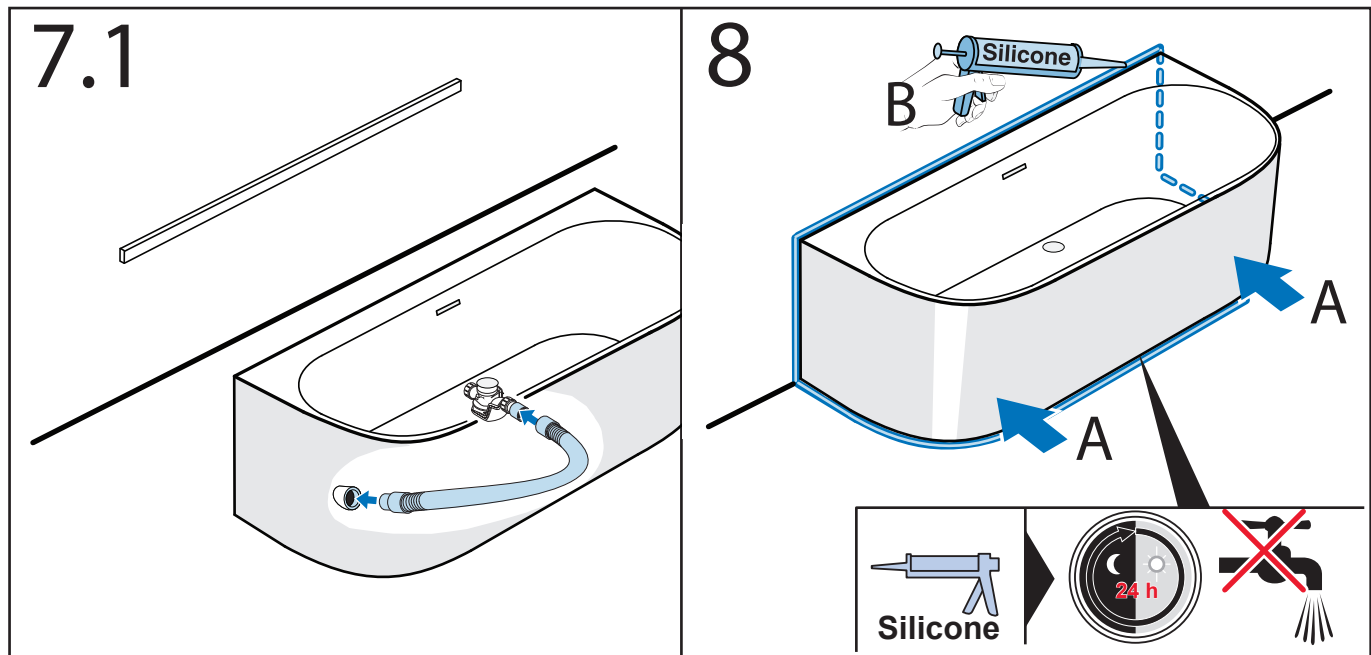

Villeroy & Boch

1748

VILLEROY & BOCH

GERMANY

Villeroy & Boch AG
Bathroom and Wellness Division
Headquarters
66693 Mettlach
Germany

Tel: +49 (0) 68 64 / 81 0
Fax: +49 (0) 68 64 / 81 1484

// 2017

Shades and dimensions subject to the usual tolerances. We reserve the right to make technical modifications to the range and alter colours.

VILLEROY-BOCH.COM