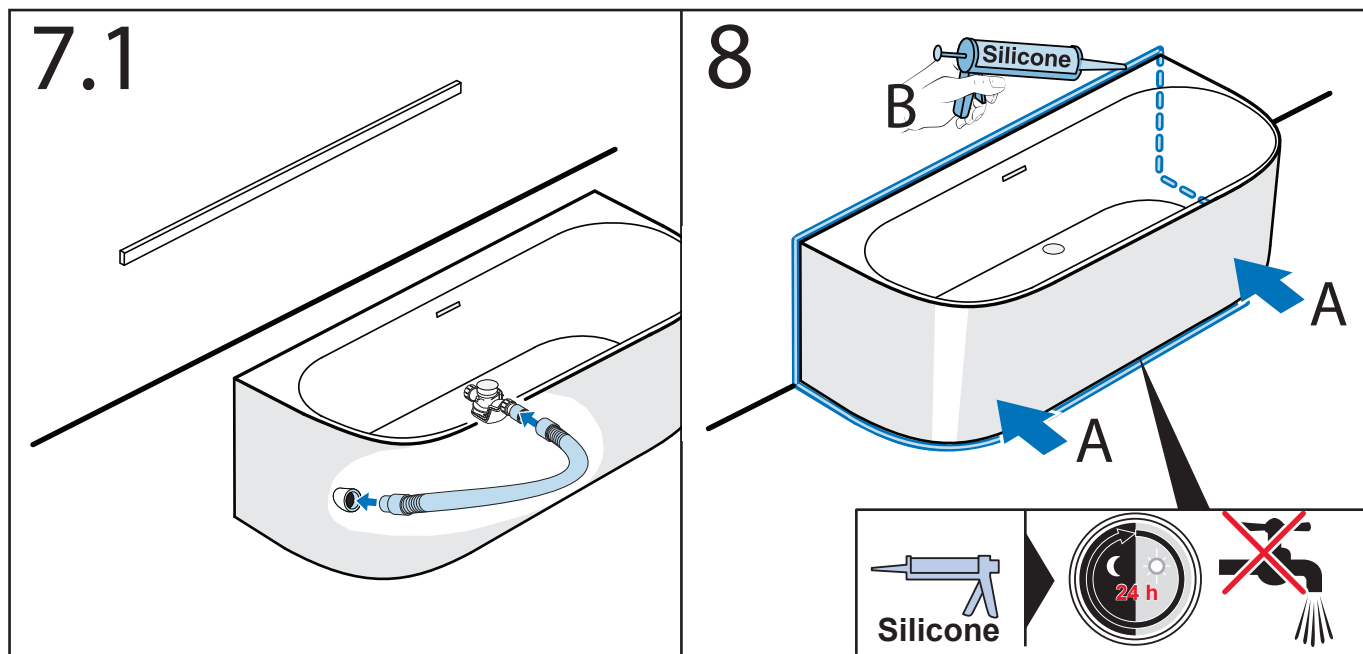

Villeroy & Boch

1748

VILLEROY & BOCH

GERMANY

Villeroy & Boch AG
Bathroom and Wellness Division
Headquarters
66693 Mettlach
Germany

Tel: +49 (0) 68 64 / 81 0
Fax: +49 (0) 68 64 / 81 1484

// 2017

Shades and dimensions subject to the usual tolerances. We reserve the right to make technical modifications to the range and alter colours.

VILLEROY-BOCH.COM