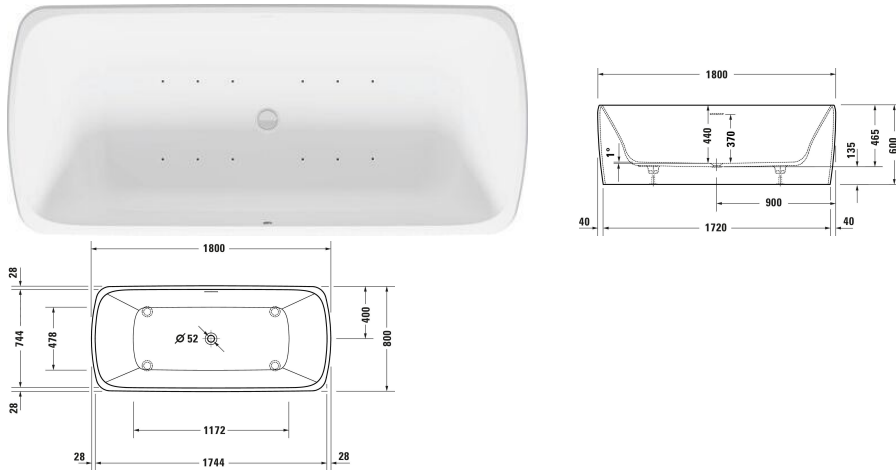

Whirltub # 760911000AS0000

|< 1800 mm >|

Whirltub	Dimension	Weight	Order number
1800x800 mm, Freestanding, Seamless panel, White Matt, Polymer cast, DuroCast Plus, Number of backrests: 2			
<b>Colors</b>			
00 White Alpin			
<b>Variant</b>			
Air-System, Incl. support frame, Incl. waste and overflow, Capacity: 264 l		145.000 kg	760911000AS0000

All drawings contain the necessary measurements which are subject to standard tolerances. They are stated in mm and are non-binding. Exact measurements, in particular for customised installation scenarios, can only be taken from the finished piece.