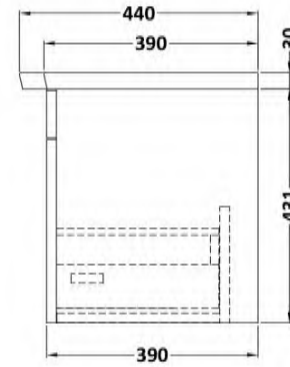

Sales Code: CLC191J

Description: 500 W/H 1-Drawer Unit & Curved Basin

Packaging Details

Barcode: 5056678454947

Sales Code: CLA191

Description: 500 W/H 1-Drawer Unit (431X500x390)

Product Dimensions

Height (mm):	431
Width (mm):	500
Depth (mm):	390
Nett Weight (kg):	15.2

Packaging Dimensions

Height (mm):	465
Width (mm):	525
Depth (mm):	415
Gross Weight (kg):	15.7

Packaging Data

Box Colour:	Brown Cardboard Box
Box Qty:	1
Label Size:	100 x 50
Label Colour:	White Label
Label Qty:	2

Outer Box Dimensions (If Applicable)

Height (mm):	
Width (mm):	
Depth (mm):	
Gross Weight (kg):	
Barcode:	5056462643229

Product Details

Country of Origin:	China
Fitting Instruction:	No
CE & UKCA:	N/A
FSC Certified Materials:	Yes
Colour:	Satin White
Construction Method:	Cam & Wood Dowel
Construction Type:	Rigid
Cabinet Finish:	MFC Painted Matt
Fascia Finish:	Mdf Painted Matt
Cabinet Thickness (mm):	18
Fascia Thickness (mm):	18
Drawer Included:	Yes
Drawer Type:	80mm High Metal S/C Inc Galler
No of Shelves:	Not Applicable
Hinge Type:	Not Applicable
Hinge Included:	Not Applicable
Adjustable Legs:	No, Not Required
Fixings Included:	Yes
Handle Style:	Traditional
Waste Shroud:	Yes
Handle Included:	Yes, Supplied
Handle Type:	Knob

Sales Code: NVM042

Description: 500 Curved Basin 1Th

Product Dimensions

Height (mm):	160
Width (mm):	510
Depth (mm):	440
Nett Weight (kg):	9

Packaging Dimensions

Height (mm):	190
Width (mm):	530
Depth (mm):	415
Gross Weight (kg):	9.5