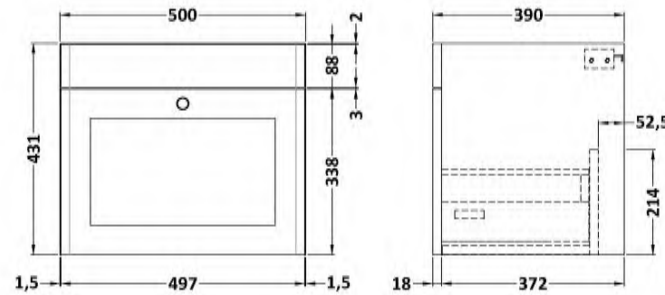

Sales Code: CLC191J

Description: 500 W/H 1-Drawer Unit & Curved Basin

Packaging Details

Barcode: 5056678454947

Sales Code: CLA191

Description: 500 W/H 1-Drawer Unit (431X500x390)

Product Dimensions

Height (mm):	431
Width (mm):	500
Depth (mm):	390
Nett Weight (kg):	15.2

Packaging Dimensions

Height (mm):	465
Width (mm):	525
Depth (mm):	415
Gross Weight (kg):	15.7

Packaging Data

Box Colour:	Brown Cardboard Box
Box Qty:	1
Label Size:	100 x 50
Label Colour:	White Label
Label Qty:	2

Sales Code: NVM042

Description: 500 Curved Basin 1Th

Product Dimensions

Height (mm):	160
Width (mm):	510
Depth (mm):	440
Nett Weight (kg):	9

Packaging Dimensions

Height (mm):	190
Width (mm):	530
Depth (mm):	415
Gross Weight (kg):	9.5

Packaging Data

Box Colour:	Brown Cardboard Box - Printed
Box Qty:	1
Label Size:	100 x 50
Label Colour:	White Label
Label Qty:	2

Outer Box Dimensions (If Applicable)

Height (mm):	
Width (mm):	
Depth (mm):	
Gross Weight (kg):	
Barcode:	5056462620985