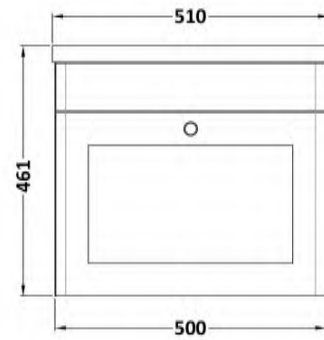

Sales Code: CLC191J

Description: 500 W/H 1-Drawer Unit & Curved Basin

Packaging Details

Barcode: 5056678454947

Sales Code: CLA191

Description: 500 W/H 1-Drawer Unit (431X500x390)

Product Dimensions

Height (mm):	431
Width (mm):	500
Depth (mm):	390
Nett Weight (kg):	15.2

Packaging Dimensions

Height (mm):	465
Width (mm):	525
Depth (mm):	415
Gross Weight (kg):	15.7

Packaging Data

Box Colour:	Brown Cardboard Box
Box Qty:	1
Label Size:	100 x 50
Label Colour:	White Label
Label Qty:	2

Sales Code: NVM042

Description: 500 Curved Basin 1Th

Product Dimensions

Height (mm):	160
Width (mm):	510
Depth (mm):	440
Nett Weight (kg):	9

Packaging Dimensions

Height (mm):	190
Width (mm):	530
Depth (mm):	415
Gross Weight (kg):	9.5

Packaging Data

Box Colour:	Brown Cardboard Box - Printed
Box Qty:	1
Label Size:	100 x 50
Label Colour:	White Label
Label Qty:	2

Outer Box Dimensions (If Applicable)

Height (mm):	
Width (mm):	
Depth (mm):	
Gross Weight (kg):	
Barcode:	5056462620985