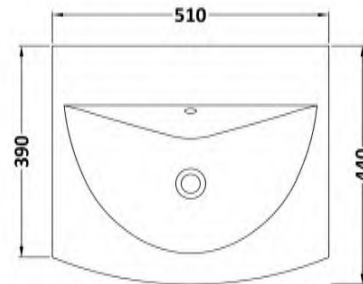

Sales Code: CLC191J

Description: 500 W/H 1-Drawer Unit & Curved Basin

Packaging Details

Barcode: 5056678454947

Sales Code: CLA191

Description: 500 W/H 1-Drawer Unit (431X500x390)

Product Dimensions

Height (mm):	431
Width (mm):	500
Depth (mm):	390
Nett Weight (kg):	15.2

Packaging Dimensions

Height (mm):	465
Width (mm):	525
Depth (mm):	415
Gross Weight (kg):	15.7

Packaging Data

Box Colour:	Brown Cardboard Box
Box Qty:	1
Label Size:	100 x 50
Label Colour:	White Label
Label Qty:	2

Outer Box Dimensions (If Applicable)

Height (mm):	
Width (mm):	
Depth (mm):	
Gross Weight (kg):	
Barcode:	5056462643229

Product Details

Country of Origin:	China
Fitting Instruction:	No
CE & UKCA:	N/A
FSC Certified Materials:	Yes
Colour:	Satin White
Construction Method:	Cam & Wood Dowel
Construction Type:	Rigid
Cabinet Finish:	MFC Painted Matt
Fascia Finish:	Mdf Painted Matt
Cabinet Thickness (mm):	18
Fascia Thickness (mm):	18
Drawer Included:	Yes
Drawer Type:	80mm High Metal S/C Inc Galler
No of Shelves:	Not Applicable
Hinge Type:	Not Applicable
Hinge Included:	Not Applicable
Adjustable Legs:	No, Not Required
Fixings Included:	Yes
Handle Style:	Traditional
Waste Shroud:	Yes
Handle Included:	Yes, Supplied
Handle Type:	Knob

Sales Code: NVM042

Description: 500 Curved Basin 1Th

Product Dimensions

Height (mm):	160
Width (mm):	510
Depth (mm):	440
Nett Weight (kg):	9

Packaging Dimensions

Height (mm):	190
Width (mm):	530
Depth (mm):	415
Gross Weight (kg):	9.5