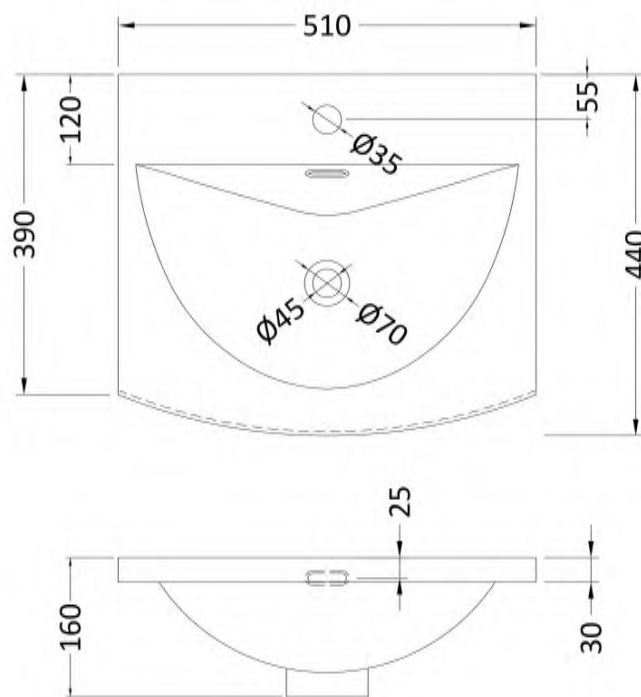

Packaging Dimensions

Height (mm):	465
Width (mm):	525
Depth (mm):	415
Gross Weight (kg):	15.7

Packaging Data

Box Colour:	Brown Cardboard Box
Box Qty:	1
Label Size:	100 x 50
Label Colour:	White Label
Label Qty:	2

Outer Box Dimensions (If Applicable)

Height (mm):	
Width (mm):	
Depth (mm):	
Gross Weight (kg):	
Barcode:	5056462643229

Product Details

Country of Origin:	China
Fitting Instruction:	No
CE & UKCA:	N/A
FSC Certified Materials:	Yes
Colour:	Satin White
Construction Method:	Cam & Wood Dowel
Construction Type:	Rigid
Cabinet Finish:	MFC Painted Matt
Fascia Finish:	Mdf Painted Matt
Cabinet Thickness (mm):	18
Fascia Thickness (mm):	18
Drawer Included:	Yes
Drawer Type:	80mm High Metal S/C Inc Galler
No of Shelves:	Not Applicable
Hinge Type:	Not Applicable
Hinge Included:	Not Applicable
Adjustable Legs:	No, Not Required
Fixings Included:	Yes
Handle Style:	Traditional
Waste Shroud:	Yes
Handle Included:	Yes, Supplied
Handle Type:	Knob

Sales Code: NVM042

Description: 500 Curved Basin 1Th

Product Dimensions

Height (mm):	160
Width (mm):	510
Depth (mm):	440
Nett Weight (kg):	9

Packaging Dimensions

Height (mm):	190
Width (mm):	530
Depth (mm):	415
Gross Weight (kg):	9.5

Packaging Data

Box Colour:	Brown Cardboard Box - Printed
Box Qty:	1
Label Size:	100 x 50
Label Colour:	White Label
Label Qty:	2

Outer Box Dimensions (If Applicable)

Height (mm):	
Width (mm):	
Depth (mm):	
Gross Weight (kg):	
Barcode:	5056462620985