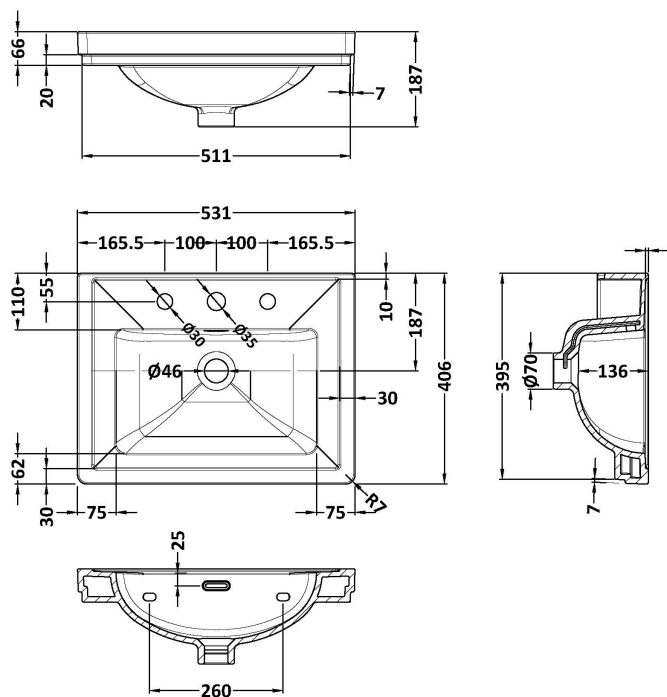

Product Dimensions

Height (mm):	187
Width (mm):	531
Depth (mm):	406
Nett Weight (kg):	12.7

Packaging Dimensions

Height (mm):	430
Width (mm):	550
Depth (mm):	220
Gross Weight (kg):	13

Packaging Data

Box Colour:	Brown Cardboard Box - Printed
Box Qty:	1
Label Size:	100 x 50
Label Colour:	White Label
Label Qty:	2

Outer Box Dimensions (If Applicable)

Height (mm):	
Width (mm):	
Depth (mm):	
Gross Weight (kg):	
Barcode:	5056462643632

Product Details

Country of Origin:	Utd.Arab.Emir.
Fitting Instruction:	No
Certification: CE & UKCA: No	WRAS: N/A WRAS No: N/A
Product Material:	Fireclay
Fixing Supplied:	No

Outer Box Dimensions (If Applicable)

Height (mm):	
Width (mm):	
Depth (mm):	
Gross Weight (kg):	
Barcode:	5056462643649

Product Details

Country of Origin:	Utd.Arab.Emir.	
Fitting Instruction:	No	
Certification: CE & UKCA:	No	WRAS: N/A WRAS No: N/A
Product Material:	Fireclay	
Fixing Supplied:	No	