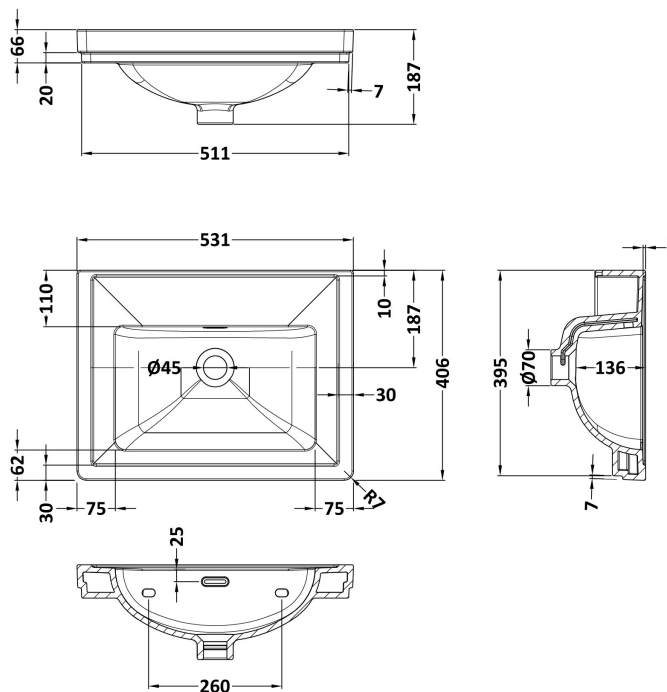

Sales Code: CBM512

Description: 500 Classic Basin (540X410x185) 0Th

Product Dimensions

Height (mm):	187
Width (mm):	531
Depth (mm):	406
Nett Weight (kg):	12.7

Packaging Dimensions

Height (mm):	430
Width (mm):	550
Depth (mm):	220
Gross Weight (kg):	13

Packaging Data

Box Colour:	Brown Cardboard Box - Printed
Box Qty:	1
Label Size:	100 x 50
Label Colour:	White Label
Label Qty:	2

Outer Box Dimensions (If Applicable)

Height (mm):	
Width (mm):	
Depth (mm):	
Gross Weight (kg):	
Barcode:	5056678431184

Product Dimensions

Height (mm):	187
Width (mm):	531
Depth (mm):	406
Nett Weight (kg):	12.7

Packaging Dimensions

Height (mm):	430
Width (mm):	550
Depth (mm):	220
Gross Weight (kg):	13

Packaging Data

Box Colour:	Brown Cardboard Box - Printed
Box Qty:	1
Label Size:	100 x 50
Label Colour:	White Label
Label Qty:	2

Outer Box Dimensions (If Applicable)

Height (mm):	
Width (mm):	
Depth (mm):	
Gross Weight (kg):	
Barcode:	5056462643632

Product Details

Country of Origin:	Utd.Arab.Emir.
Fitting Instruction:	No
Certification: CE & UKCA: No	WRAS: N/A WRAS No: N/A
Product Material:	Fireclay
Fixing Supplied:	No