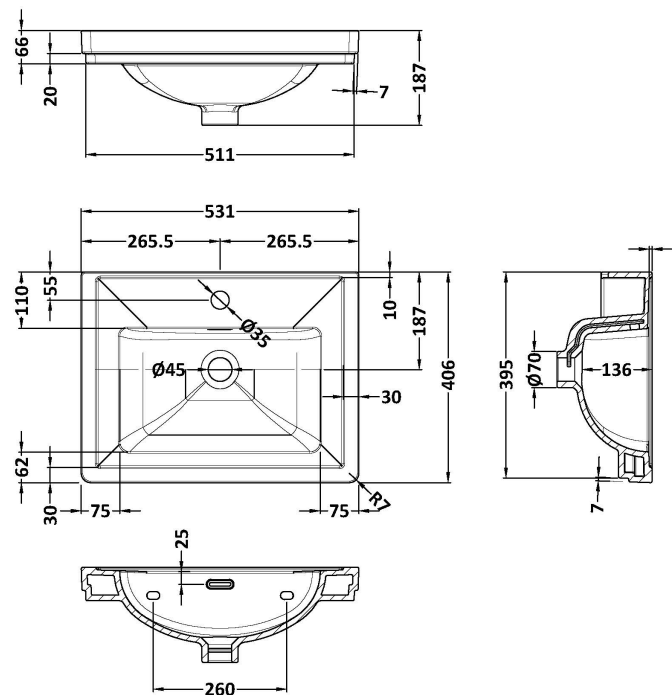

Sales Code: CBM512

Description: 500 Classic Basin (540X410x185) 0Th

Product Dimensions

Height (mm):	187
Width (mm):	531
Depth (mm):	406
Nett Weight (kg):	12.7

Packaging Dimensions

Height (mm):	430
Width (mm):	550
Depth (mm):	220
Gross Weight (kg):	13

Packaging Data

Box Colour:	Brown Cardboard Box - Printed
Box Qty:	1
Label Size:	100 x 50
Label Colour:	White Label
Label Qty:	2

Outer Box Dimensions (If Applicable)

Height (mm):	
Width (mm):	
Depth (mm):	
Gross Weight (kg):	
Barcode:	5056678431184

Product Dimensions

Height (mm):	187
Width (mm):	531
Depth (mm):	406
Nett Weight (kg):	12.7

Packaging Dimensions

Height (mm):	430
Width (mm):	550
Depth (mm):	220
Gross Weight (kg):	13

Packaging Data

Box Colour:	Brown Cardboard Box - Printed
Box Qty:	1
Label Size:	100 x 50
Label Colour:	White Label
Label Qty:	2

Outer Box Dimensions (If Applicable)

Height (mm):	
Width (mm):	
Depth (mm):	
Gross Weight (kg):	
Barcode:	5056462643632

Product Details

Country of Origin:	Utd.Arab.Emir.
Fitting Instruction:	No
Certification: CE & UKCA: No	WRAS: N/A WRAS No: N/A
Product Material:	Fireclay
Fixing Supplied:	No