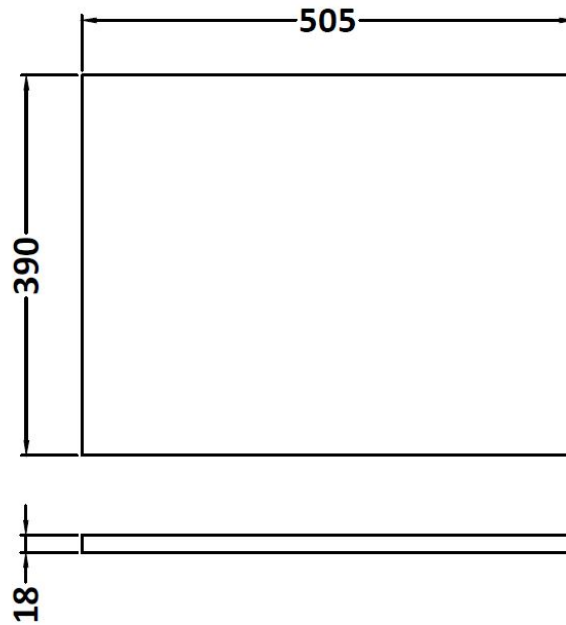

### Product Dimensions

Height (mm):	538
Width (mm):	500
Depth (mm):	383
Nett Weight (kg):	17.5

### Packaging Dimensions

Height (mm):	405
Width (mm):	520
Depth (mm):	560
Gross Weight (kg):	18

### Outer Box Dimensions (If Applicable)

Height (mm):	
Width (mm):	
Depth (mm):	
Gross Weight (kg):	
Barcode:	5055275880609

### Product Dimensions

Height (mm):	18
Width (mm):	505
Depth (mm):	390
Nett Weight (kg):	2