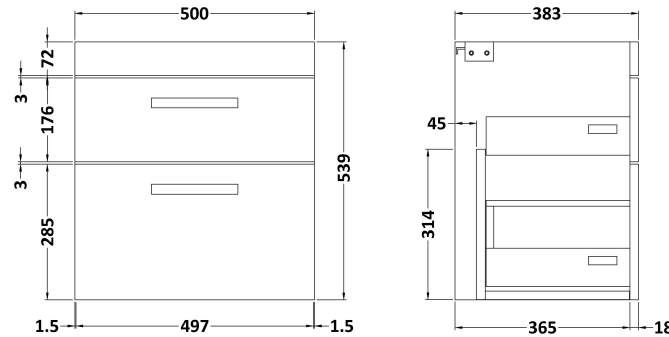

### Product Dimensions

Height (mm):	538
Width (mm):	500
Depth (mm):	383
Nett Weight (kg):	17.5

### Packaging Dimensions

Height (mm):	405
Width (mm):	520
Depth (mm):	560
Gross Weight (kg):	18

### Product Dimensions

Height (mm):	18
Width (mm):	505
Depth (mm):	390
Nett Weight (kg):	2

### Packaging Dimensions

Height (mm):	25
Width (mm):	525
Depth (mm):	410
Gross Weight (kg):	2.5