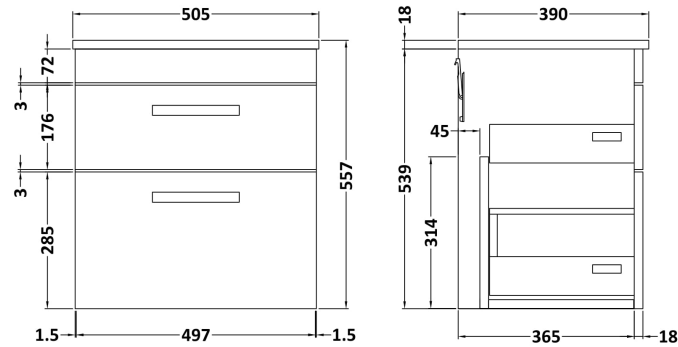

Sales Code: ATH020W

Description: 500 Wh 2-Drawer Vanity & Worktop

Packaging Details

Barcode: 5056211801474