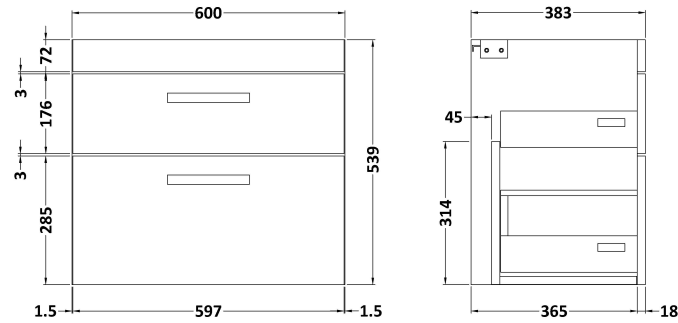

Sales Code: MOE193

Description: 600 Wall Hung 2-Drawer Basin Unit

Product Dimensions

Height (mm):	538
Width (mm):	600
Depth (mm):	383
Nett Weight (kg):	20.5

Packaging Dimensions

Height (mm):	560
Width (mm):	620
Depth (mm):	405
Gross Weight (kg):	21

Packaging Data

Box Colour:	Brown Cardboard Box - Printed
Box Qty:	0
Label Size:	0 x 0
Label Colour:	White Label
Label Qty:	2

Outer Box Dimensions (If Applicable)

Height (mm):	
Width (mm):	
Depth (mm):	
Gross Weight (kg):	
Barcode:	5055275880685

Product Details

Country of Origin:	China
Fitting Instruction:	No
CE & UKCA:	N/A
FSC Certified Materials:	Yes
Colour:	Gloss White
Construction Method:	Cam & Wood Dowel
Construction Type:	Rigid
Cabinet Finish:	MFC Painted Gloss
Fascia Finish:	Mdf Painted Gloss
Cabinet Thickness (mm):	16
Fascia Thickness (mm):	18
Drawer Included:	Yes
Drawer Type:	80mm High Metal Softclose
No of Shelves:	0
Hinge Type:	Not Applicable
Hinge Included:	Not Applicable
Adjustable Legs:	No, Not Required
Fixings Included:	Yes
Handle Style:	Contemporary
Waste Shroud:	Yes
Handle Included:	Yes, Supplied
Handle Type:	D-Shape