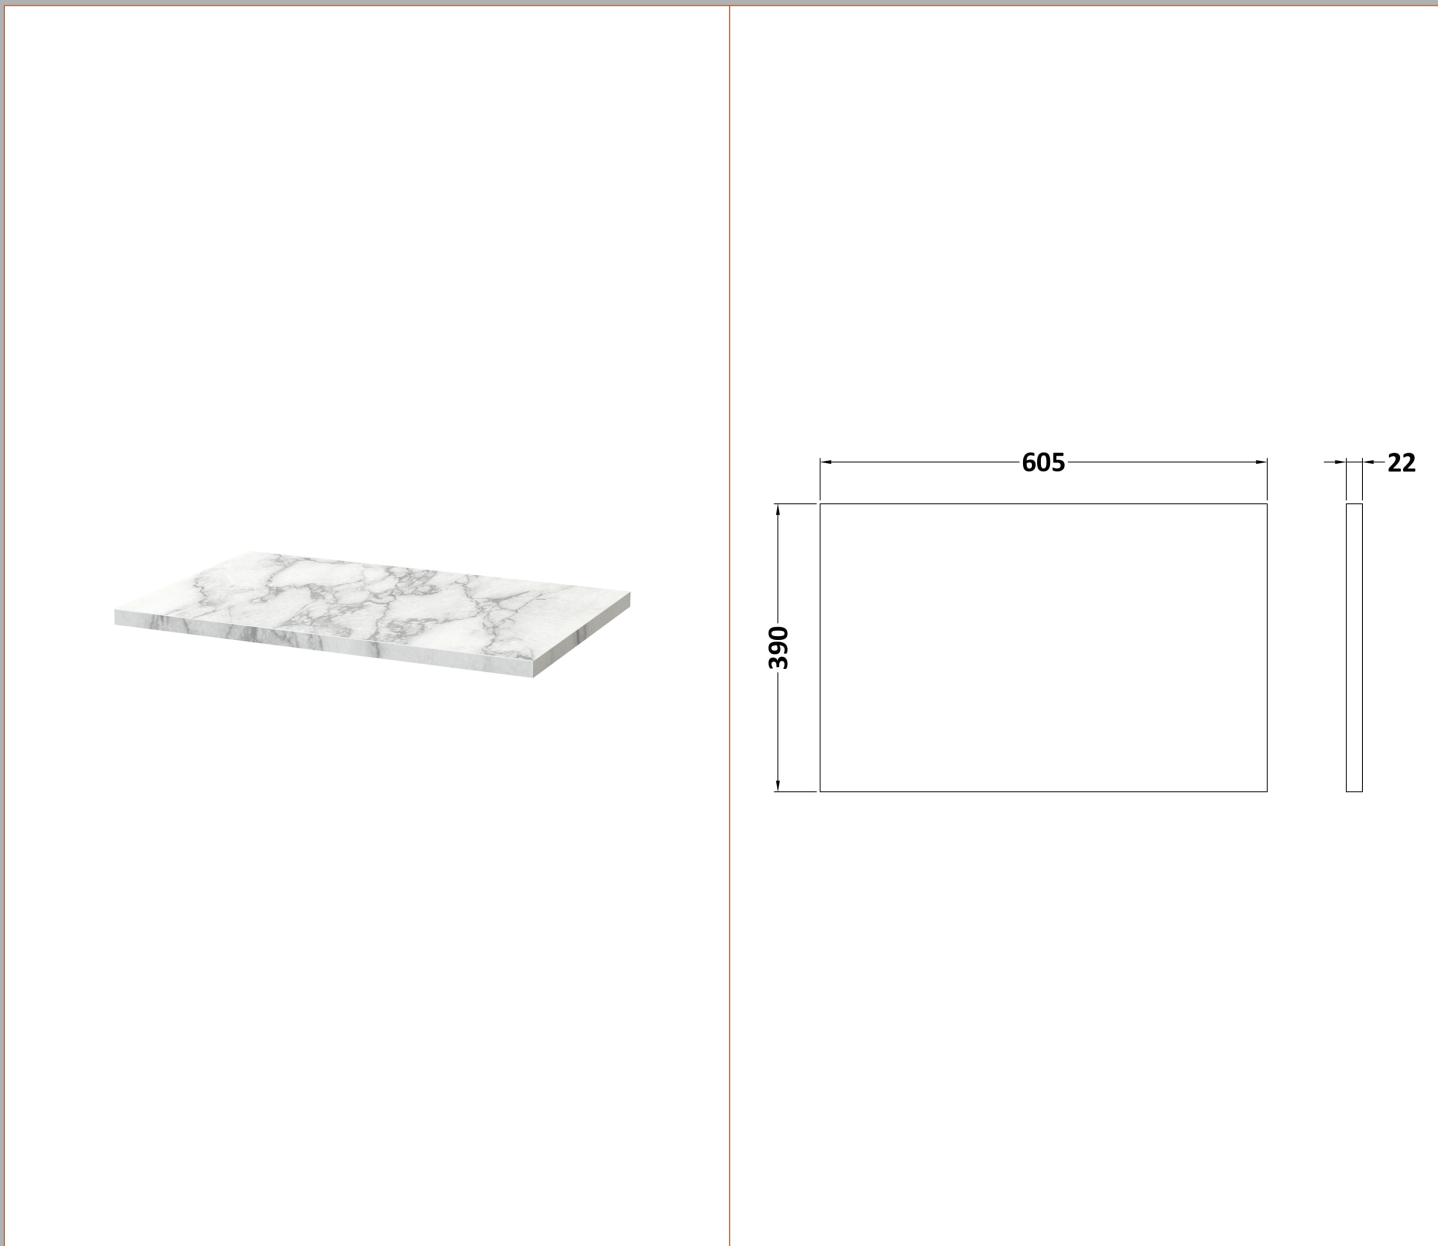

Sales Code: MWD160

Description: 600 Worktop (605X390x18mm)

Product Dimensions

Height (mm):	18
Width (mm):	605
Depth (mm):	390
Nett Weight (kg):	2.5

Packaging Dimensions

Height (mm):	25
Width (mm):	625
Depth (mm):	410
Gross Weight (kg):	3

Sales Code: LBG600

Description: Laminate Worktop 605X390x22mm

Product Dimensions

Height (mm):	22
Width (mm):	605
Depth (mm):	390
Nett Weight (kg):	2

Packaging Dimensions

Height (mm):	25
Width (mm):	610
Depth (mm):	455
Gross Weight (kg):	2

Packaging Data

Box Colour:	Brown Cardboard Box
Box Qty:	1
Label Size:	100 x 50
Label Colour:	White Label
Label Qty:	1

Outer Box Dimensions (If Applicable)

Height (mm):	
Width (mm):	
Depth (mm):	
Gross Weight (kg):	
Barcode:	5056211874164

Sales Code: LCM600

Description: Laminate Worktop 605X390x22mm

Product Dimensions

Height (mm):	22
Width (mm):	605
Depth (mm):	390
Nett Weight (kg):	2

Packaging Dimensions

Height (mm):	25
Width (mm):	610
Depth (mm):	455
Gross Weight (kg):	2