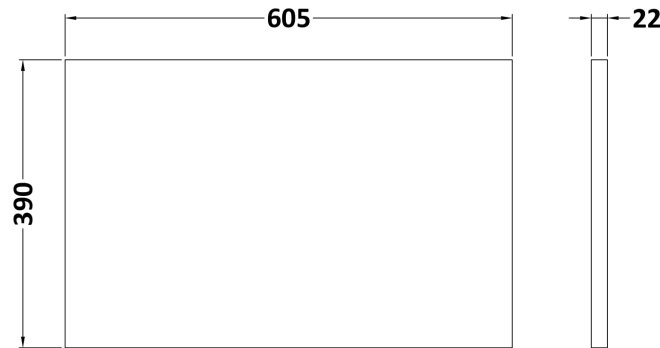

Sales Code: LBG600

Description: Laminate Worktop 605X390x22mm

Product Dimensions

Height (mm):	22
Width (mm):	605
Depth (mm):	390
Nett Weight (kg):	2

Packaging Dimensions

Height (mm):	25
Width (mm):	610
Depth (mm):	455
Gross Weight (kg):	2

Sales Code: LCM600

Description: Laminate Worktop 605X390x22mm

Product Dimensions

Height (mm):	22
Width (mm):	605
Depth (mm):	390
Nett Weight (kg):	2

Packaging Dimensions

Height (mm):	25
Width (mm):	610
Depth (mm):	455
Gross Weight (kg):	2

Packaging Data

Box Colour:	Brown Cardboard Box
Box Qty:	1
Label Size:	100 x 50
Label Colour:	White Label
Label Qty:	1

Outer Box Dimensions (If Applicable)

Height (mm):	
Width (mm):	
Depth (mm):	
Gross Weight (kg):	
Barcode:	5056462624433

Sales Code: LSB600

Description: Laminate Worktop 605X390x22mm

Product Dimensions

Height (mm):	22
Width (mm):	605
Depth (mm):	390
Nett Weight (kg):	2

Packaging Dimensions

Height (mm):	25
Width (mm):	610
Depth (mm):	455
Gross Weight (kg):	2