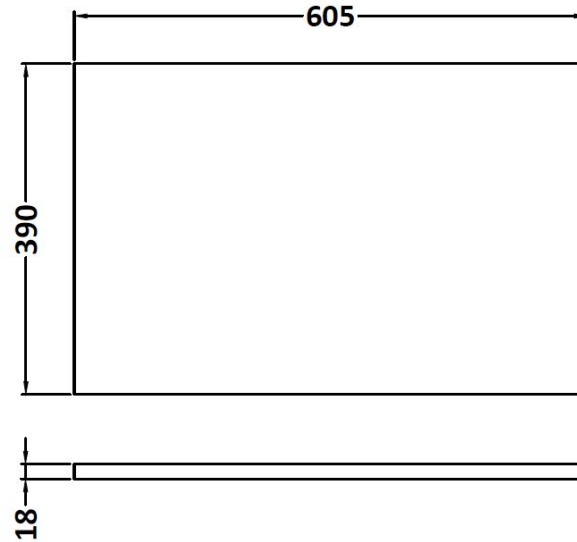

Packaging Dimensions

Height (mm):	560
Width (mm):	620
Depth (mm):	405
Gross Weight (kg):	21

Packaging Data

Box Colour:	Brown Cardboard Box - Printed
Box Qty:	0
Label Size:	0 x 0
Label Colour:	White Label
Label Qty:	2

Sales Code: MWD160

Description: 600 Worktop (605X390x18mm)

Product Dimensions

Height (mm):	18
Width (mm):	605
Depth (mm):	390
Nett Weight (kg):	2.5

Packaging Dimensions

Height (mm):	25
Width (mm):	625
Depth (mm):	410
Gross Weight (kg):	3

Sales Code: LBG600

Description: Laminate Worktop 605X390x22mm

Product Dimensions

Height (mm):	22
Width (mm):	605
Depth (mm):	390
Nett Weight (kg):	2

Packaging Dimensions

Height (mm):	25
Width (mm):	610
Depth (mm):	455
Gross Weight (kg):	2

Sales Code: LCM600

Description: Laminate Worktop 605X390x22mm

Product Dimensions

Height (mm):	22
Width (mm):	605
Depth (mm):	390
Nett Weight (kg):	2

Packaging Dimensions

Height (mm):	25
Width (mm):	610
Depth (mm):	455
Gross Weight (kg):	2