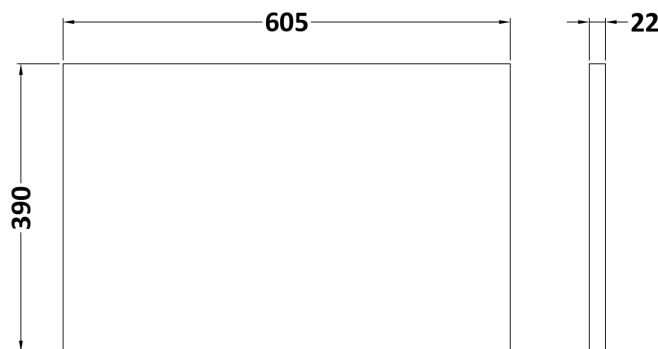

Sales Code: LCM600

Description: Laminate Worktop 605X390x22mm

Product Dimensions

Height (mm):	22
Width (mm):	605
Depth (mm):	390
Nett Weight (kg):	2

Packaging Dimensions

Height (mm):	25
Width (mm):	610
Depth (mm):	455
Gross Weight (kg):	2

Sales Code: LSB600

Description: Laminate Worktop 605X390x22mm

Product Dimensions

Height (mm):	22
Width (mm):	605
Depth (mm):	390
Nett Weight (kg):	2

Packaging Dimensions

Height (mm):	25
Width (mm):	610
Depth (mm):	455
Gross Weight (kg):	2

Packaging Data

Box Colour:	Brown Cardboard Box
Box Qty:	1
Label Size:	100 x 50
Label Colour:	White Label
Label Qty:	1

Outer Box Dimensions (If Applicable)

Height (mm):	
Width (mm):	
Depth (mm):	
Gross Weight (kg):	
Barcode:	5056211874171

Sales Code: LSW600

Description: Laminate Worktop 605X390x22mm

Product Dimensions

Height (mm):	22
Width (mm):	605
Depth (mm):	390
Nett Weight (kg):	2

Packaging Dimensions

Height (mm):	25
Width (mm):	610
Depth (mm):	455
Gross Weight (kg):	2