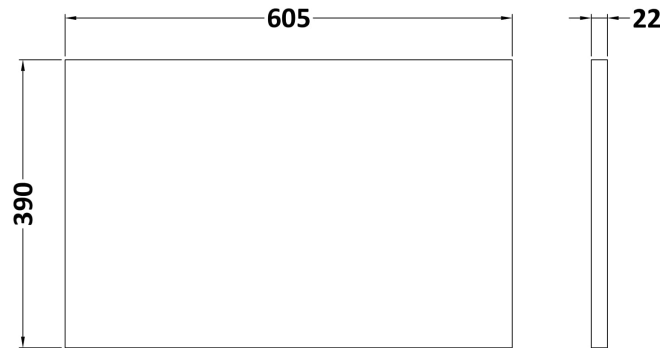

Sales Code: MWD160

Description: 600 Worktop (605X390x18mm)

Product Dimensions

Height (mm):	18
Width (mm):	605
Depth (mm):	390
Nett Weight (kg):	2.5

Packaging Dimensions

Height (mm):	25
Width (mm):	625
Depth (mm):	410
Gross Weight (kg):	3

Packaging Data

Box Colour:	Brown Cardboard Box - Printed
Box Qty:	1
Label Size:	100 x 50
Label Colour:	Not Applicable
Label Qty:	0

Outer Box Dimensions (If Applicable)

Height (mm):	
Width (mm):	
Depth (mm):	
Gross Weight (kg):	
Barcode:	5055275826263

Sales Code: LBG600

Description: Laminate Worktop 605X390x22mm

Product Dimensions

Height (mm):	22
Width (mm):	605
Depth (mm):	390
Nett Weight (kg):	2

Packaging Dimensions

Height (mm):	25
Width (mm):	610
Depth (mm):	455
Gross Weight (kg):	2

Sales Code: LCM600

Description: Laminate Worktop 605X390x22mm

Product Dimensions

Height (mm):	22
Width (mm):	605
Depth (mm):	390
Nett Weight (kg):	2

Packaging Dimensions

Height (mm):	25
Width (mm):	610
Depth (mm):	455
Gross Weight (kg):	2