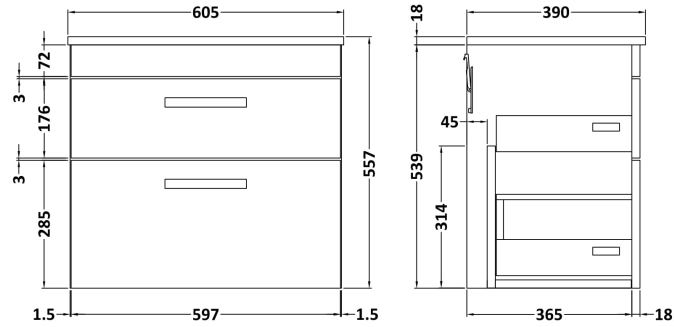

Sales Code: ATH048W

Description: 600 Wh 2-Drawer Vanity & Worktop

Packaging Details

Barcode: 5056211801719

Sales Code: MOE193

Description: 600 Wall Hung 2-Drawer Basin Unit

Product Dimensions

Height (mm):	538
Width (mm):	600
Depth (mm):	383
Nett Weight (kg):	20.5

Packaging Dimensions

Height (mm):	560
Width (mm):	620
Depth (mm):	405
Gross Weight (kg):	21

Packaging Data

Box Colour:	Brown Cardboard Box - Printed
Box Qty:	0
Label Size:	0 x 0
Label Colour:	White Label
Label Qty:	2

Sales Code: MWD160

Description: 600 Worktop (605X390x18mm)

Product Dimensions

Height (mm):	18
Width (mm):	605
Depth (mm):	390
Nett Weight (kg):	2.5

Packaging Dimensions

Height (mm):	25
Width (mm):	625
Depth (mm):	410
Gross Weight (kg):	3

Sales Code: LBG600

Description: Laminate Worktop 605X390x22mm

Product Dimensions

Height (mm):	22
Width (mm):	605
Depth (mm):	390
Nett Weight (kg):	2

Packaging Dimensions

Height (mm):	25
Width (mm):	610
Depth (mm):	455
Gross Weight (kg):	2