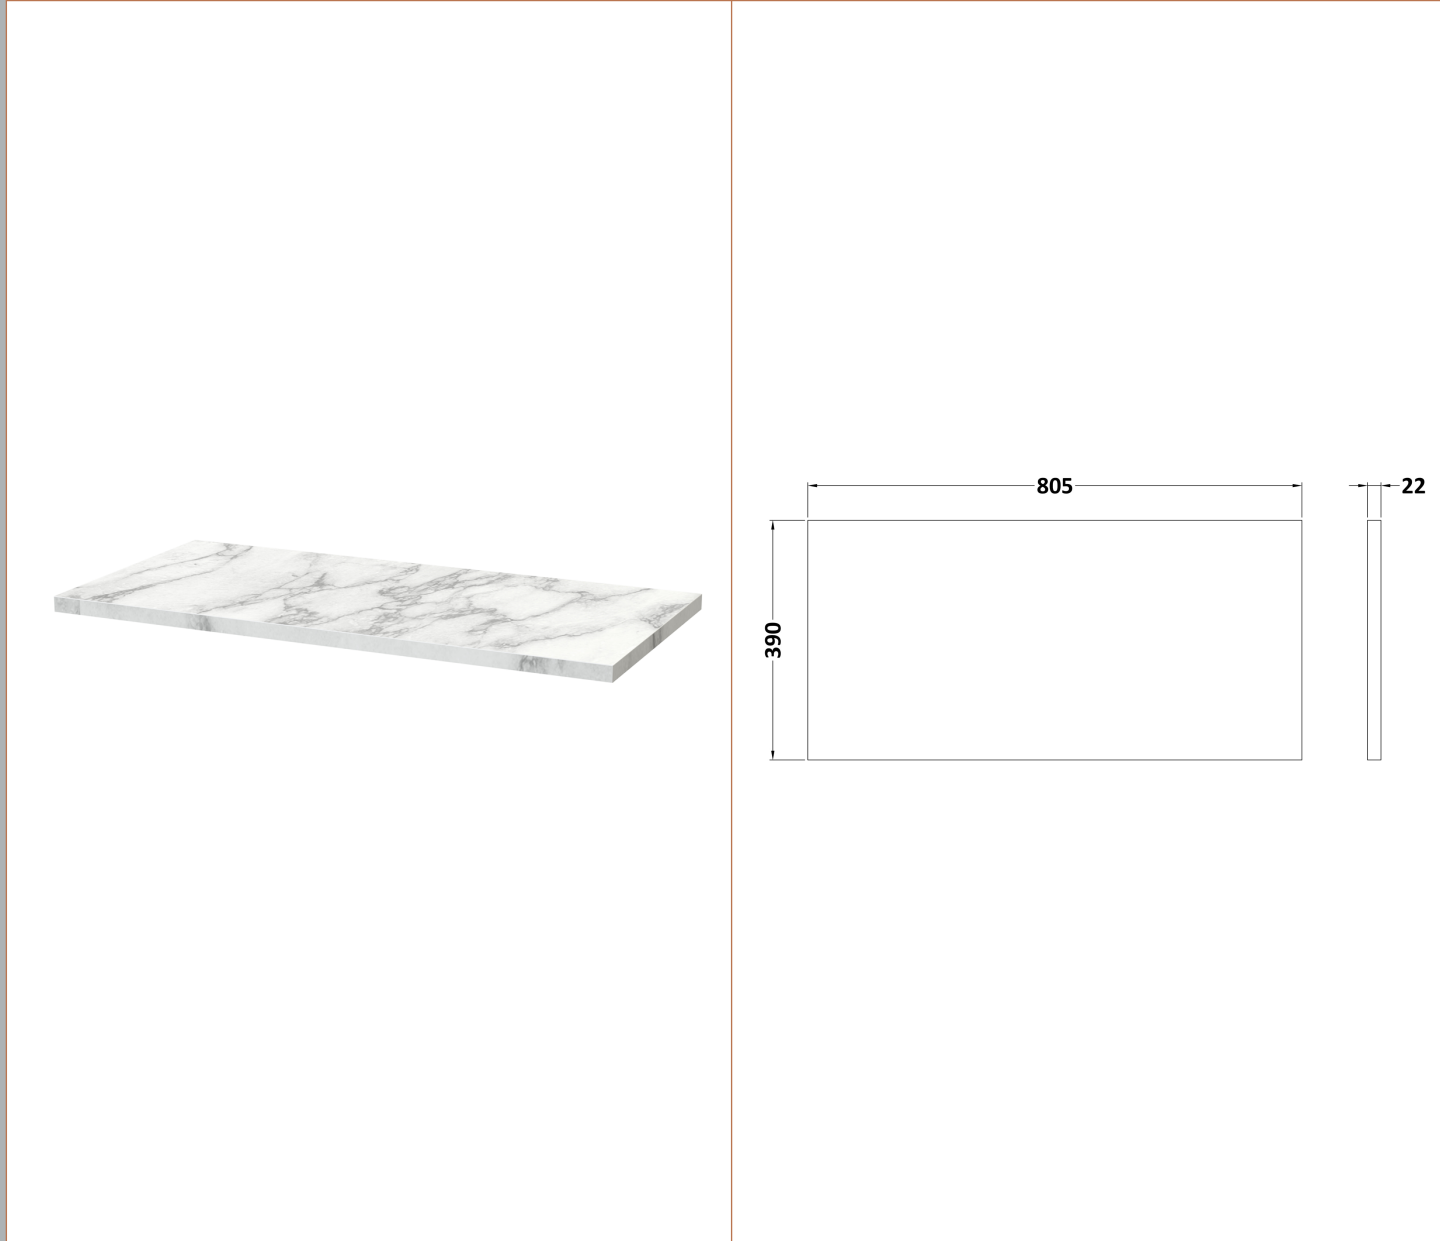

Sales Code: MWD170

Description: 800 Worktop (805X390x18mm)

Product Dimensions

Height (mm):	18
Width (mm):	805
Depth (mm):	390
Nett Weight (kg):	3.5

Packaging Dimensions

Height (mm):	25
Width (mm):	825
Depth (mm):	410
Gross Weight (kg):	3.5

Sales Code: LBG800

Description: Laminate Worktop 805X390x22mm

Product Dimensions

Height (mm):	22
Width (mm):	805
Depth (mm):	390
Nett Weight (kg):	2.75

Packaging Dimensions

Height (mm):	25
Width (mm):	810
Depth (mm):	455
Gross Weight (kg):	2.75

Packaging Data

Box Colour:	Brown Cardboard Box
Box Qty:	1
Label Size:	100 x 50
Label Colour:	White Label
Label Qty:	1

Outer Box Dimensions (If Applicable)

Height (mm):	
Width (mm):	
Depth (mm):	
Gross Weight (kg):	
Barcode:	5056211874133

Sales Code: LCM800

Description: Laminate Worktop 805X390x22mm

Product Dimensions

Height (mm):	22
Width (mm):	805
Depth (mm):	390
Nett Weight (kg):	2.75

Packaging Dimensions

Height (mm):	25
Width (mm):	810
Depth (mm):	455
Gross Weight (kg):	2.75