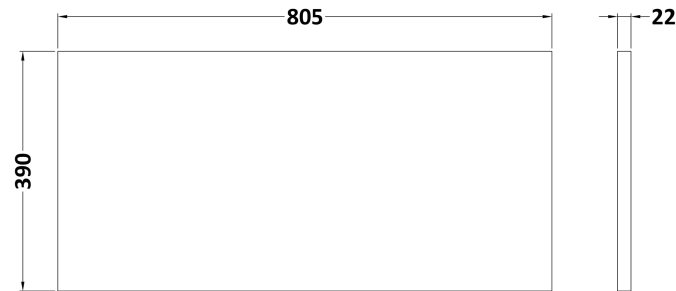

Sales Code: MWD170

Description: 800 Worktop (805X390x18mm)

Product Dimensions

Height (mm):	18
Width (mm):	805
Depth (mm):	390
Nett Weight (kg):	3.5

Packaging Dimensions

Height (mm):	25
Width (mm):	825
Depth (mm):	410
Gross Weight (kg):	3.5

Packaging Data

Box Colour:	Brown Cardboard Box - Printed
Box Qty:	
Label Size:	x
Label Colour:	Not Applicable
Label Qty:	0

Outer Box Dimensions (If Applicable)

Height (mm):	
Width (mm):	
Depth (mm):	
Gross Weight (kg):	
Barcode:	5055275893524

Sales Code: LBG800

Description: Laminate Worktop 805X390x22mm

Product Dimensions

Height (mm):	22
Width (mm):	805
Depth (mm):	390
Nett Weight (kg):	2.75

Packaging Dimensions

Height (mm):	25
Width (mm):	810
Depth (mm):	455
Gross Weight (kg):	2.75

Sales Code: LSB800

Description: Laminate Worktop 805X390x22mm

Product Dimensions

Height (mm):	22
Width (mm):	805
Depth (mm):	390
Nett Weight (kg):	2.75

Packaging Dimensions

Height (mm):	25
Width (mm):	810
Depth (mm):	455
Gross Weight (kg):	2.75