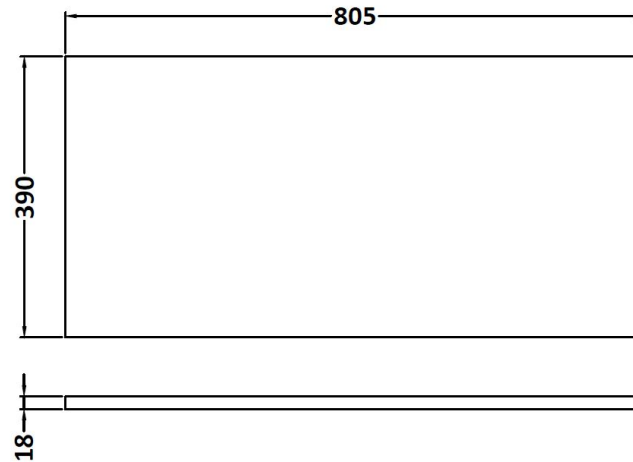

Packaging Dimensions

Height (mm):	405
Width (mm):	820
Depth (mm):	560
Gross Weight (kg):	24.5

Packaging Data

Box Colour:	Brown Cardboard Box - Printed
Box Qty:	0
Label Size:	0 x 0
Label Colour:	White Label
Label Qty:	2

Outer Box Dimensions (If Applicable)

Height (mm):	
Width (mm):	
Depth (mm):	
Gross Weight (kg):	
Barcode:	5055275880746

Product Details

Country of Origin:	China
Fitting Instruction:	No
CE & UKCA:	N/A
FSC Certified Materials:	Yes
Colour:	Gloss White
Construction Method:	Cam & Wood Dowel
Construction Type:	Rigid
Cabinet Finish:	MFC Painted Gloss
Fascia Finish:	Mdf Painted Gloss
Cabinet Thickness (mm):	16
Fascia Thickness (mm):	18
Drawer Included:	Yes
Drawer Type:	80mm High Metal Softclose
No of Shelves:	0
Hinge Type:	Not Applicable
Hinge Included:	Not Applicable
Adjustable Legs:	No, Not Required
Fixings Included:	Yes
Handle Style:	Contemporary
Waste Shroud:	Yes
Handle Included:	Yes, Supplied
Handle Type:	D-Shape

Sales Code: MWD170

Description: 800 Worktop (805X390x18mm)

Product Dimensions

Height (mm):	18
Width (mm):	805
Depth (mm):	390
Nett Weight (kg):	3.5

Packaging Dimensions

Height (mm):	25
Width (mm):	825
Depth (mm):	410
Gross Weight (kg):	3.5

Sales Code: LBG800

Description: Laminate Worktop 805X390x22mm

Product Dimensions

Height (mm):	22
Width (mm):	805
Depth (mm):	390
Nett Weight (kg):	2.75

Packaging Dimensions

Height (mm):	25
Width (mm):	810
Depth (mm):	455
Gross Weight (kg):	2.75