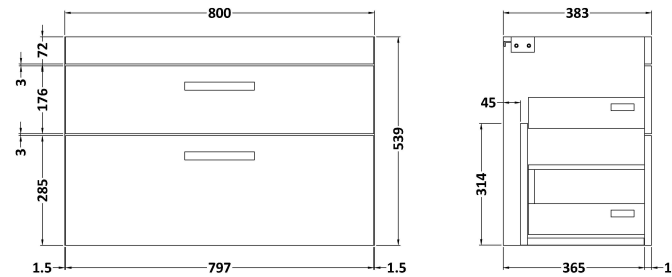

Sales Code: MOE175

Description: 800 Wall Hung 2-Drawer Basin Unit

Product Dimensions

Height (mm):	538
Width (mm):	800
Depth (mm):	383
Nett Weight (kg):	24

Packaging Dimensions

Height (mm):	405
Width (mm):	820
Depth (mm):	560
Gross Weight (kg):	24.5

Packaging Data

Box Colour:	Brown Cardboard Box - Printed
Box Qty:	0
Label Size:	0 x 0
Label Colour:	White Label
Label Qty:	2

Outer Box Dimensions (If Applicable)

Height (mm):	
Width (mm):	
Depth (mm):	
Gross Weight (kg):	
Barcode:	5055275880746

Product Details

Country of Origin:	China
Fitting Instruction:	No
CE & UKCA:	N/A
FSC Certified Materials:	Yes
Colour:	Gloss White
Construction Method:	Cam & Wood Dowel
Construction Type:	Rigid
Cabinet Finish:	MFC Painted Gloss
Fascia Finish:	Mdf Painted Gloss
Cabinet Thickness (mm):	16
Fascia Thickness (mm):	18
Drawer Included:	Yes
Drawer Type:	80mm High Metal Softclose
No of Shelves:	0
Hinge Type:	Not Applicable
Hinge Included:	Not Applicable
Adjustable Legs:	No, Not Required
Fixings Included:	Yes
Handle Style:	Contemporary
Waste Shroud:	Yes
Handle Included:	Yes, Supplied
Handle Type:	D-Shape