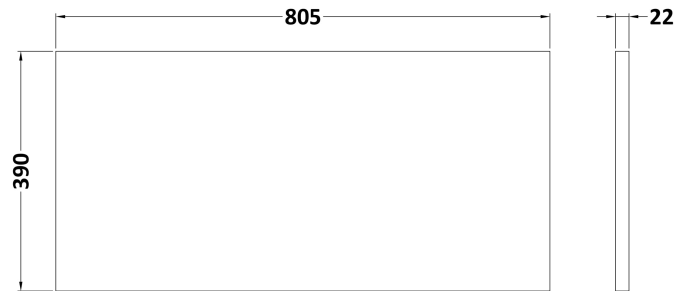

Sales Code: LBG800

Description: Laminate Worktop 805X390x22mm

Product Dimensions

Height (mm):	22
Width (mm):	805
Depth (mm):	390
Nett Weight (kg):	2.75

Packaging Dimensions

Height (mm):	25
Width (mm):	810
Depth (mm):	455
Gross Weight (kg):	2.75

Sales Code: LCM800

Description: Laminate Worktop 805X390x22mm

Product Dimensions

Height (mm):	22
Width (mm):	805
Depth (mm):	390
Nett Weight (kg):	2.75

Packaging Dimensions

Height (mm):	25
Width (mm):	810
Depth (mm):	455
Gross Weight (kg):	2.75

Packaging Data

Box Colour:	Brown Cardboard Box
Box Qty:	1
Label Size:	100 x 50
Label Colour:	White Label
Label Qty:	1

Outer Box Dimensions (If Applicable)

Height (mm):	
Width (mm):	
Depth (mm):	
Gross Weight (kg):	
Barcode:	5056462624457

Sales Code: LSB800

Description: Laminate Worktop 805X390x22mm

Product Dimensions

Height (mm):	22
Width (mm):	805
Depth (mm):	390
Nett Weight (kg):	2.75

Packaging Dimensions

Height (mm):	25
Width (mm):	810
Depth (mm):	455
Gross Weight (kg):	2.75