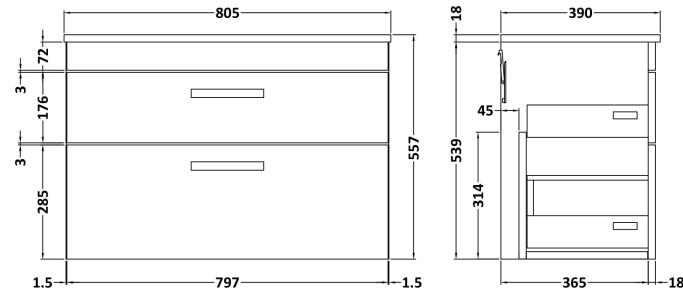

Sales Code: ATH069W

Description: 800 Wh 2-Drawer Vanity & Worktop

Packaging Details

Barcode: 5056211801894