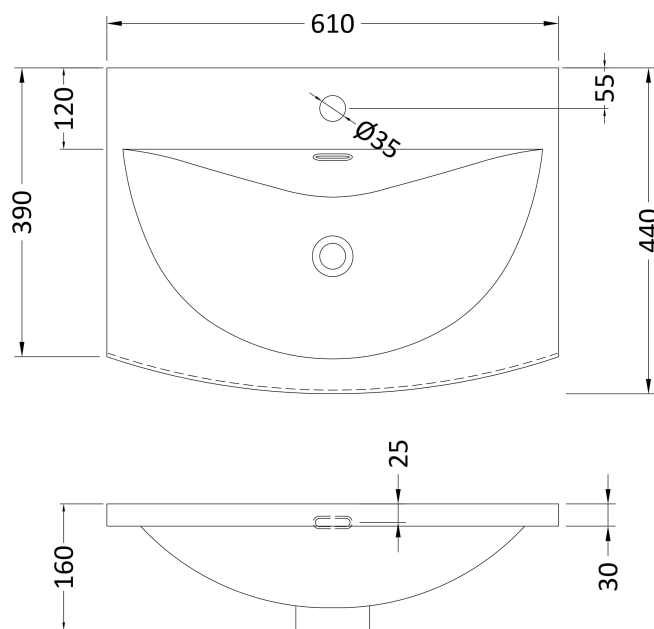

Sales Code: NVM043

Description: 600 Curved Basin 1Th

Product Dimensions

Height (mm):	160
Width (mm):	610
Depth (mm):	440
Nett Weight (kg):	11

Packaging Dimensions

Height (mm):	190
Width (mm):	630
Depth (mm):	415
Gross Weight (kg):	11.5

Packaging Data

Box Colour:	Brown Cardboard Box - Printed
Box Qty:	1
Label Size:	100 x 50
Label Colour:	White Label
Label Qty:	2

Outer Box Dimensions (If Applicable)

Height (mm):	
Width (mm):	
Depth (mm):	
Gross Weight (kg):	
Barcode:	5056462620961

Product Details

Country of Origin:	China
Fitting Instruction:	No
Certification: CE & UKCA: No	WRAS: N/A WRAS No: N/A
Product Material:	Vitreous China
Fixing Supplied:	No

Pans/Bidets: Trap Style: Not Applicable Includes Seat: Not Applicable

Seats: Seat Type: Not Applicable Material: Not Applicable
Function: Not Applicable Hinge Type: Not Applicable
Hinge Material: Not Applicable

Cisterns: Operating Type: Not Applicable Fittings: Not Applicable
Lever Type: Not Applicable

Basins: Tap Hole: One Taphole Chain Stay Hole: No
Template: Not Required Waste Type Req: Slotted
Overflow Inc: Yes Overflow Cover: Yes
Inner Bowl Depth (mm): 125mm