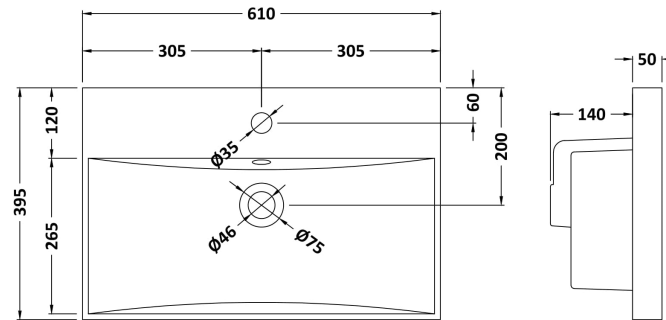

Sales Code: NVM003

Description: Minimalist Basin 600mm

Product Dimensions

Height (mm):	170
Width (mm):	600
Depth (mm):	390
Nett Weight (kg):	10.76

Packaging Dimensions

Height (mm):	200
Width (mm):	400
Depth (mm):	620
Gross Weight (kg):	10.76

Product Dimensions

Height (mm):	180
Width (mm):	610
Depth (mm):	390
Nett Weight (kg):	11

Packaging Dimensions

Height (mm):	200
Width (mm):	410
Depth (mm):	630
Gross Weight (kg):	11

Packaging Data

Box Colour:	Brown Cardboard Box - Printed
Box Qty:	1
Label Size:	100 x 50
Label Colour:	White Label
Label Qty:	2

Outer Box Dimensions (If Applicable)

Height (mm):	
Width (mm):	
Depth (mm):	
Gross Weight (kg):	
Barcode:	5055369043415

Product Details

Country of Origin:	China
Fitting Instruction:	No
Certification: CE & UKCA:	No
WRAS:	N/A
WRAS No:	N/A
Product Material:	Vitreous China
Fixing Supplied:	No

Sales Code: NVM033

Description: 600 Thin Edged Basin 1Th

Product Dimensions

Height (mm):	170
Width (mm):	610
Depth (mm):	395
Nett Weight (kg):	11

Packaging Dimensions

Height (mm):	190
Width (mm):	630
Depth (mm):	415
Gross Weight (kg):	11.5