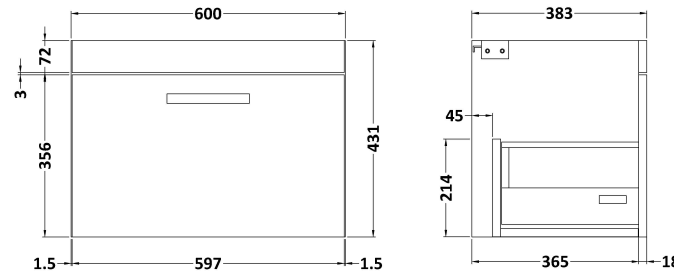

Sales Code: ATH041B

Description: 600 Wh Single Drawer Vanity & Basin 2

Packaging Details

Barcode: 5056211800323

Sales Code: MOE183

Description: 600 Wall Hung Single Drawer Basin Unit

Product Dimensions

Height (mm):	430
Width (mm):	600
Depth (mm):	383
Nett Weight (kg):	13

Packaging Dimensions

Height (mm):	450
Width (mm):	620
Depth (mm):	405
Gross Weight (kg):	13.5

Packaging Data

Box Colour:	Brown Cardboard Box - Printed
Box Qty:	0
Label Size:	0 x 0
Label Colour:	White Label
Label Qty:	2

Sales Code: NVM003

Description: Minimalist Basin 600mm

Product Dimensions

Height (mm):	170
Width (mm):	600
Depth (mm):	390
Nett Weight (kg):	10.76

Packaging Dimensions

Height (mm):	200
Width (mm):	400
Depth (mm):	620
Gross Weight (kg):	10.76

Product Dimensions

Height (mm):	180
Width (mm):	610
Depth (mm):	390
Nett Weight (kg):	11

Packaging Dimensions

Height (mm):	200
Width (mm):	410
Depth (mm):	630
Gross Weight (kg):	11

Packaging Data

Box Colour:	Brown Cardboard Box - Printed
Box Qty:	1
Label Size:	100 x 50
Label Colour:	White Label
Label Qty:	2