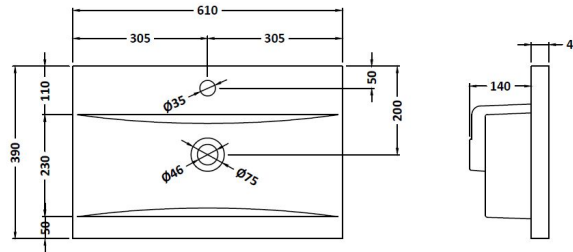

Sales Code: NVM003

Description: Minimalist Basin 600mm

Product Dimensions

Height (mm):	170
Width (mm):	600
Depth (mm):	390
Nett Weight (kg):	10.76

Packaging Dimensions

Height (mm):	200
Width (mm):	400
Depth (mm):	620
Gross Weight (kg):	10.76

Packaging Data

Box Colour:	Brown Cardboard Box - Printed
Box Qty:	1
Label Size:	100 x 50
Label Colour:	White Label
Label Qty:	2

Outer Box Dimensions (If Applicable)

Height (mm):	
Width (mm):	
Depth (mm):	
Gross Weight (kg):	
Barcode:	5055146194668

Product Dimensions

Height (mm):	180
Width (mm):	610
Depth (mm):	390
Nett Weight (kg):	11

Packaging Dimensions

Height (mm):	200
Width (mm):	410
Depth (mm):	630
Gross Weight (kg):	11

Packaging Data

Box Colour:	Brown Cardboard Box - Printed
Box Qty:	1
Label Size:	100 x 50
Label Colour:	White Label
Label Qty:	2

Outer Box Dimensions (If Applicable)

Height (mm):	
Width (mm):	
Depth (mm):	
Gross Weight (kg):	
Barcode:	5055369043415

Product Details

Country of Origin:	China
Fitting Instruction:	No
Certification: CE & UKCA:	No
WRAS:	N/A
WRAS No:	N/A
Product Material:	Vitreous China
Fixing Supplied:	No