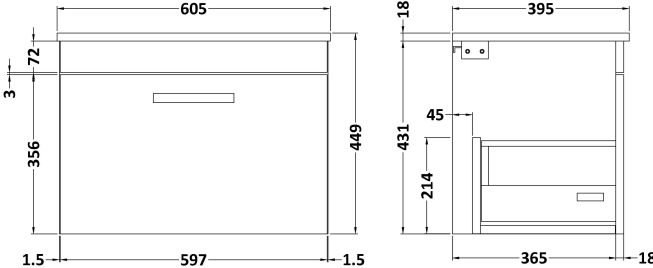

Sales Code: ATH041B

Description: 600 Wh Single Drawer Vanity & Basin 2

Packaging Details

Barcode: 5056211800323

Sales Code: MOE183

Description: 600 Wall Hung Single Drawer Basin Unit

Product Dimensions

Height (mm):	430
Width (mm):	600
Depth (mm):	383
Nett Weight (kg):	13

Packaging Dimensions

Height (mm):	450
Width (mm):	620
Depth (mm):	405
Gross Weight (kg):	13.5

Packaging Data

Box Colour:	Brown Cardboard Box - Printed
Box Qty:	0
Label Size:	0 x 0
Label Colour:	White Label
Label Qty:	2

Sales Code: NVM003

Description: Minimalist Basin 600mm

Product Dimensions

Height (mm):	170
Width (mm):	600
Depth (mm):	390
Nett Weight (kg):	10.76

Packaging Dimensions

Height (mm):	200
Width (mm):	400
Depth (mm):	620
Gross Weight (kg):	10.76

Product Dimensions

Height (mm):	180
Width (mm):	610
Depth (mm):	390
Nett Weight (kg):	11

Packaging Dimensions

Height (mm):	200
Width (mm):	410
Depth (mm):	630
Gross Weight (kg):	11

Packaging Data

Box Colour:	Brown Cardboard Box - Printed
Box Qty:	1
Label Size:	100 x 50
Label Colour:	White Label
Label Qty:	2