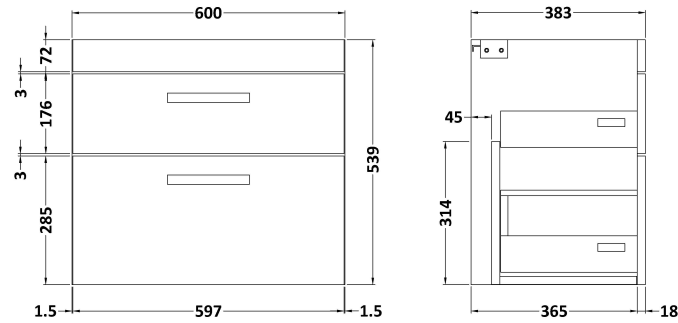

Sales Code: ATH048B

Description: 600 Wh 2-Drawer Vanity & Basin 2

Packaging Details

Barcode: 5056211800392

Sales Code: MOE193

Description: 600 Wall Hung 2-Drawer Basin Unit

Product Dimensions

Height (mm):	538
Width (mm):	600
Depth (mm):	383
Nett Weight (kg):	20.5

Packaging Dimensions

Height (mm):	560
Width (mm):	620
Depth (mm):	405
Gross Weight (kg):	21

Packaging Data

Box Colour:	Brown Cardboard Box - Printed
Box Qty:	0
Label Size:	0 x 0
Label Colour:	White Label
Label Qty:	2

Sales Code: NVM003

Description: Minimalist Basin 600mm

Product Dimensions

Height (mm):	170
Width (mm):	600
Depth (mm):	390
Nett Weight (kg):	10.76

Packaging Dimensions

Height (mm):	200
Width (mm):	400
Depth (mm):	620
Gross Weight (kg):	10.76

Product Dimensions

Height (mm):	180
Width (mm):	610
Depth (mm):	390
Nett Weight (kg):	11

Packaging Dimensions

Height (mm):	200
Width (mm):	410
Depth (mm):	630
Gross Weight (kg):	11

Packaging Data

Box Colour:	Brown Cardboard Box - Printed
Box Qty:	1
Label Size:	100 x 50
Label Colour:	White Label
Label Qty:	2