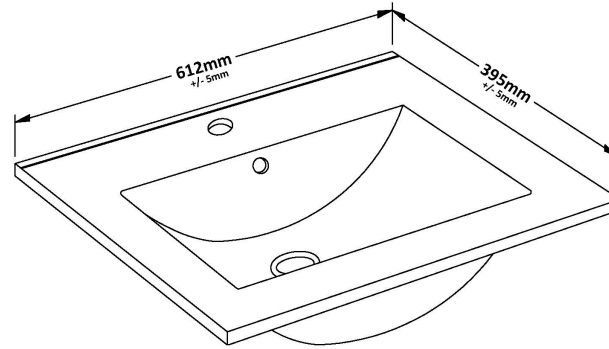

Packaging Dimensions

Height (mm):	560
Width (mm):	620
Depth (mm):	405
Gross Weight (kg):	21

Packaging Data

Box Colour:	Brown Cardboard Box - Printed
Box Qty:	0
Label Size:	0 x 0
Label Colour:	White Label
Label Qty:	2

Outer Box Dimensions (If Applicable)

Height (mm):	
Width (mm):	
Depth (mm):	
Gross Weight (kg):	
Barcode:	5055275880685

Product Details

Country of Origin:	China
Fitting Instruction:	No
CE & UKCA:	N/A
FSC Certified Materials:	Yes
Colour:	Gloss White
Construction Method:	Cam & Wood Dowel
Construction Type:	Rigid
Cabinet Finish:	MFC Painted Gloss
Fascia Finish:	Mdf Painted Gloss
Cabinet Thickness (mm):	16
Fascia Thickness (mm):	18
Drawer Included:	Yes
Drawer Type:	80mm High Metal Softclose
No of Shelves:	0
Hinge Type:	Not Applicable
Hinge Included:	Not Applicable
Adjustable Legs:	No, Not Required
Fixings Included:	Yes
Handle Style:	Contemporary
Waste Shroud:	Yes
Handle Included:	Yes, Supplied
Handle Type:	D-Shape

Sales Code: NVM003

Description: Minimalist Basin 600mm

Product Dimensions

Height (mm):	170
Width (mm):	600
Depth (mm):	390
Nett Weight (kg):	10.76

Packaging Dimensions

Height (mm):	200
Width (mm):	400
Depth (mm):	620
Gross Weight (kg):	10.76

Packaging Data

Box Colour:	Brown Cardboard Box - Printed
Box Qty:	1
Label Size:	100 x 50
Label Colour:	White Label
Label Qty:	2

Outer Box Dimensions (If Applicable)

Height (mm):	
Width (mm):	
Depth (mm):	
Gross Weight (kg):	
Barcode:	5055146194668