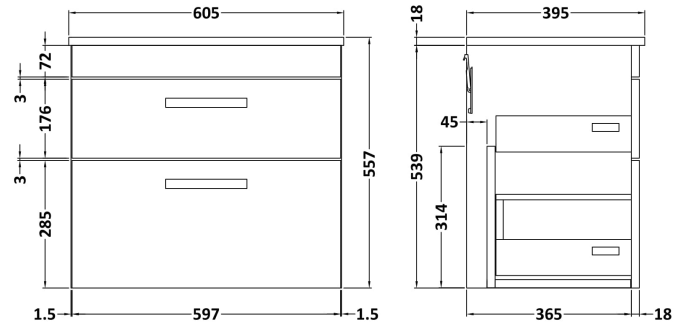

Sales Code: ATH048B

Description: 600 Wh 2-Drawer Vanity & Basin 2

Packaging Details

Barcode: 5056211800392

Sales Code: MOE193

Description: 600 Wall Hung 2-Drawer Basin Unit

Product Dimensions

Height (mm):	538
Width (mm):	600
Depth (mm):	383
Nett Weight (kg):	20.5

Packaging Dimensions

Height (mm):	560
Width (mm):	620
Depth (mm):	405
Gross Weight (kg):	21

Packaging Data

Box Colour:	Brown Cardboard Box - Printed
Box Qty:	0
Label Size:	0 x 0
Label Colour:	White Label
Label Qty:	2

Outer Box Dimensions (If Applicable)

Height (mm):	
Width (mm):	
Depth (mm):	
Gross Weight (kg):	
Barcode:	5055275880685

Product Details

Country of Origin:	China
Fitting Instruction:	No
CE & UKCA:	N/A
FSC Certified Materials:	Yes
Colour:	Gloss White
Construction Method:	Cam & Wood Dowel
Construction Type:	Rigid
Cabinet Finish:	MFC Painted Gloss
Fascia Finish:	Mdf Painted Gloss
Cabinet Thickness (mm):	16
Fascia Thickness (mm):	18
Drawer Included:	Yes
Drawer Type:	80mm High Metal Softclose
No of Shelves:	0
Hinge Type:	Not Applicable
Hinge Included:	Not Applicable
Adjustable Legs:	No, Not Required
Fixings Included:	Yes
Handle Style:	Contemporary
Waste Shroud:	Yes
Handle Included:	Yes, Supplied
Handle Type:	D-Shape

Sales Code: NVM003

Description: Minimalist Basin 600mm

Product Dimensions

Height (mm):	170
Width (mm):	600
Depth (mm):	390
Nett Weight (kg):	10.76

Packaging Dimensions

Height (mm):	200
Width (mm):	400
Depth (mm):	620
Gross Weight (kg):	10.76