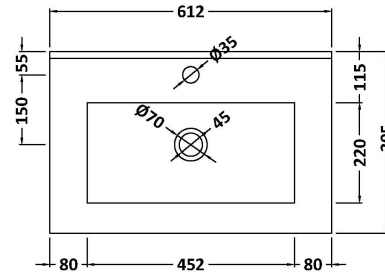

Packaging Dimensions

Height (mm):	560
Width (mm):	620
Depth (mm):	405
Gross Weight (kg):	21

Packaging Data

Box Colour:	Brown Cardboard Box - Printed
Box Qty:	0
Label Size:	0 x 0
Label Colour:	White Label
Label Qty:	2

Outer Box Dimensions (If Applicable)

Height (mm):	
Width (mm):	
Depth (mm):	
Gross Weight (kg):	
Barcode:	5055275880685

Product Details

Country of Origin:	China
Fitting Instruction:	No
CE & UKCA:	N/A
FSC Certified Materials:	Yes
Colour:	Gloss White
Construction Method:	Cam & Wood Dowel
Construction Type:	Rigid
Cabinet Finish:	MFC Painted Gloss
Fascia Finish:	Mdf Painted Gloss
Cabinet Thickness (mm):	16
Fascia Thickness (mm):	18
Drawer Included:	Yes
Drawer Type:	80mm High Metal Softclose
No of Shelves:	0
Hinge Type:	Not Applicable
Hinge Included:	Not Applicable
Adjustable Legs:	No, Not Required
Fixings Included:	Yes
Handle Style:	Contemporary
Waste Shroud:	Yes
Handle Included:	Yes, Supplied
Handle Type:	D-Shape

Sales Code: NVM003

Description: Minimalist Basin 600mm

Product Dimensions

Height (mm):	170
Width (mm):	600
Depth (mm):	390
Nett Weight (kg):	10.76

Packaging Dimensions

Height (mm):	200
Width (mm):	400
Depth (mm):	620
Gross Weight (kg):	10.76

Packaging Data

Box Colour:	Brown Cardboard Box - Printed
Box Qty:	1
Label Size:	100 x 50
Label Colour:	White Label
Label Qty:	2

Outer Box Dimensions (If Applicable)

Height (mm):	
Width (mm):	
Depth (mm):	
Gross Weight (kg):	
Barcode:	5055146194668