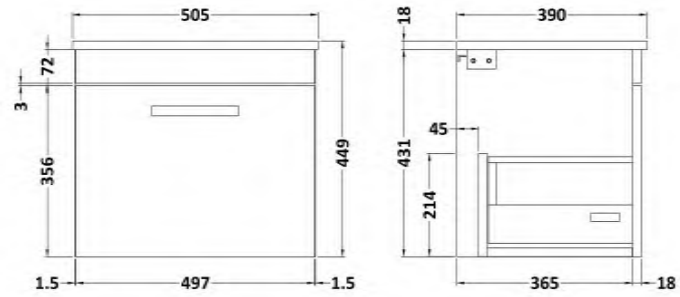

Sales Code: ATH013W

Description: 500 Wh Single Drawer Vanity & Worktop

Packaging Details

Barcode: 5056211801412

Sales Code: MOE182

Description: 500 Wall Hung Single Drawer Basin Unit

Product Dimensions

Height (mm):	430
Width (mm):	500
Depth (mm):	383
Nett Weight (kg):	12

Packaging Dimensions

Height (mm):	405
Width (mm):	520
Depth (mm):	450
Gross Weight (kg):	12.5

Packaging Data

Box Colour:	Brown Cardboard Box - Printed
Box Qty:	0
Label Size:	0 x 0
Label Colour:	White Label
Label Qty:	2

Outer Box Dimensions (If Applicable)

Height (mm):	
Width (mm):	
Depth (mm):	
Gross Weight (kg):	
Barcode:	5055275880586

Product Details

Country of Origin:	China
Fitting Instruction:	No
CE & UKCA:	N/A
FSC Certified Materials:	Yes
Colour:	Gloss White
Construction Method:	Cam & Wood Dowel
Construction Type:	Rigid
Cabinet Finish:	MFC Painted Gloss
Fascia Finish:	Mdf Painted Gloss
Cabinet Thickness (mm):	16
Fascia Thickness (mm):	18
Drawer Included:	Yes
Drawer Type:	80mm High Metal Softclose
No of Shelves:	0
Hinge Type:	Not Applicable
Hinge Included:	Not Applicable
Adjustable Legs:	No, Not Required
Fixings Included:	Yes
Handle Style:	Contemporary
Waste Shroud:	Yes
Handle Included:	Yes, Supplied
Handle Type:	D-Shape

Sales Code: MWD150

Description: 500 Worktop (505X390x18mm)

Product Dimensions

Height (mm):	18
Width (mm):	505
Depth (mm):	390
Nett Weight (kg):	2

Packaging Dimensions

Height (mm):	25
Width (mm):	525
Depth (mm):	410
Gross Weight (kg):	2.5