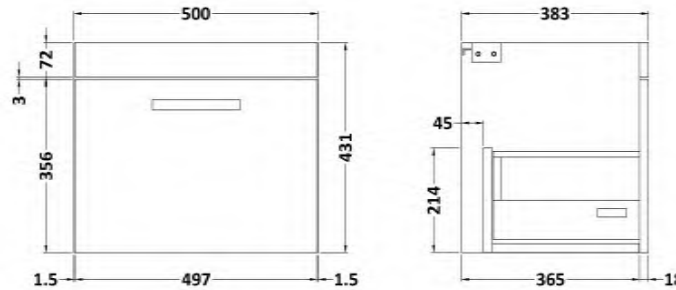

Sales Code: ATH013W

Description: 500 Wh Single Drawer Vanity & Worktop

Packaging Details

Barcode: 5056211801412

Sales Code: MOE182

Description: 500 Wall Hung Single Drawer Basin Unit

Product Dimensions

Height (mm):	430
Width (mm):	500
Depth (mm):	383
Nett Weight (kg):	12

Packaging Dimensions

Height (mm):	405
Width (mm):	520
Depth (mm):	450
Gross Weight (kg):	12.5

Packaging Data

Box Colour:	Brown Cardboard Box - Printed
Box Qty:	0
Label Size:	0 x 0
Label Colour:	White Label
Label Qty:	2

Outer Box Dimensions (If Applicable)

Height (mm):	
Width (mm):	
Depth (mm):	
Gross Weight (kg):	
Barcode:	5055275880586

Product Details

Country of Origin:	China
Fitting Instruction:	No
CE & UKCA:	N/A
FSC Certified Materials:	Yes
Colour:	Gloss White
Construction Method:	Cam & Wood Dowel
Construction Type:	Rigid
Cabinet Finish:	MFC Painted Gloss
Fascia Finish:	Mdf Painted Gloss
Cabinet Thickness (mm):	16
Fascia Thickness (mm):	18
Drawer Included:	Yes
Drawer Type:	80mm High Metal Softclose
No of Shelves:	0
Hinge Type:	Not Applicable
Hinge Included:	Not Applicable
Adjustable Legs:	No, Not Required
Fixings Included:	Yes
Handle Style:	Contemporary
Waste Shroud:	Yes
Handle Included:	Yes, Supplied
Handle Type:	D-Shape

Sales Code: MWD150

Description: 500 Worktop (505X390x18mm)

Product Dimensions

Height (mm):	18
Width (mm):	505
Depth (mm):	390
Nett Weight (kg):	2

Packaging Dimensions

Height (mm):	25
Width (mm):	525
Depth (mm):	410
Gross Weight (kg):	2.5