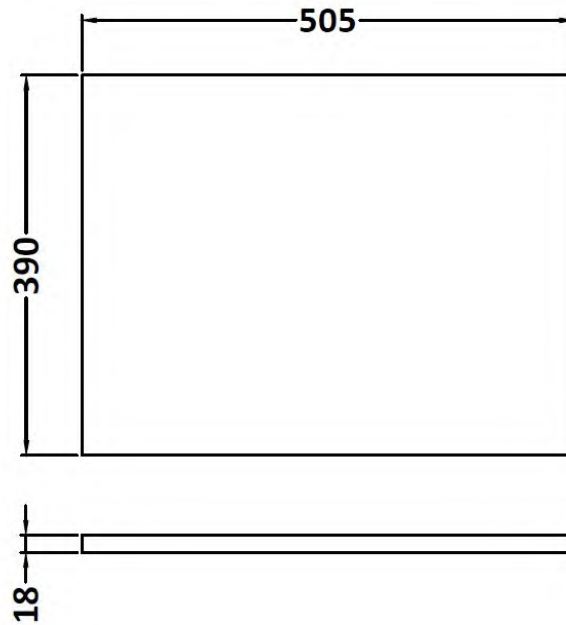

Packaging Dimensions

Height (mm):	405
Width (mm):	520
Depth (mm):	450
Gross Weight (kg):	12.5

Packaging Data

Box Colour:	Brown Cardboard Box - Printed
Box Qty:	0
Label Size:	0 x 0
Label Colour:	White Label
Label Qty:	2

Outer Box Dimensions (If Applicable)

Height (mm):	
Width (mm):	
Depth (mm):	
Gross Weight (kg):	
Barcode:	5055275880586

Product Details

Country of Origin:	China
Fitting Instruction:	No
CE & UKCA:	N/A
FSC Certified Materials:	Yes
Colour:	Gloss White
Construction Method:	Cam & Wood Dowel
Construction Type:	Rigid
Cabinet Finish:	MFC Painted Gloss
Fascia Finish:	Mdf Painted Gloss
Cabinet Thickness (mm):	16
Fascia Thickness (mm):	18
Drawer Included:	Yes
Drawer Type:	80mm High Metal Softclose
No of Shelves:	0
Hinge Type:	Not Applicable
Hinge Included:	Not Applicable
Adjustable Legs:	No, Not Required
Fixings Included:	Yes
Handle Style:	Contemporary
Waste Shroud:	Yes
Handle Included:	Yes, Supplied
Handle Type:	D-Shape

Sales Code: MWD150

Description: 500 Worktop (505X390x18mm)

Product Dimensions

Height (mm):	18
Width (mm):	505
Depth (mm):	390
Nett Weight (kg):	2

Packaging Dimensions

Height (mm):	25
Width (mm):	525
Depth (mm):	410
Gross Weight (kg):	2.5

Packaging Data

Box Colour:	Brown Cardboard Box - Printed
Box Qty:	1
Label Size:	100 x 50
Label Colour:	Not Applicable
Label Qty:	0

Outer Box Dimensions (If Applicable)

Height (mm):	
Width (mm):	
Depth (mm):	
Gross Weight (kg):	
Barcode:	5055275826256