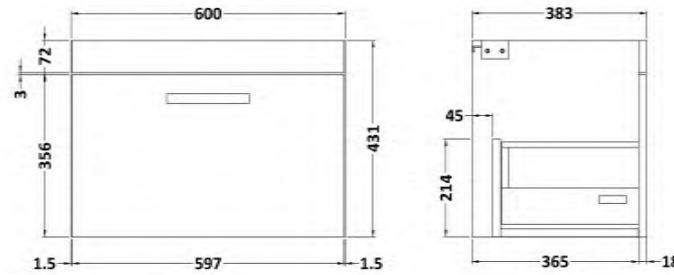

Sales Code: MOE183

Description: 600 Wall Hung Single Drawer Basin Unit

Product Dimensions

Height (mm):	430
Width (mm):	600
Depth (mm):	383
Nett Weight (kg):	13

Packaging Dimensions

Height (mm):	450
Width (mm):	620
Depth (mm):	405
Gross Weight (kg):	13.5

Packaging Data

Box Colour:	Brown Cardboard Box - Printed
Box Qty:	0
Label Size:	0 x 0
Label Colour:	White Label
Label Qty:	2

Outer Box Dimensions (If Applicable)

Height (mm):	
Width (mm):	
Depth (mm):	
Gross Weight (kg):	
Barcode:	5055275880661

Sales Code: MWD160

Description: 600 Worktop (605X390x18mm)

Product Dimensions

Height (mm):	18
Width (mm):	605
Depth (mm):	390
Nett Weight (kg):	2.5

Packaging Dimensions

Height (mm):	25
Width (mm):	625
Depth (mm):	410
Gross Weight (kg):	3

Sales Code: LCM600

Description: Laminate Worktop 605X390x22mm

Product Dimensions

Height (mm):	22
Width (mm):	605
Depth (mm):	390
Nett Weight (kg):	2

Packaging Dimensions

Height (mm):	25
Width (mm):	610
Depth (mm):	455
Gross Weight (kg):	2