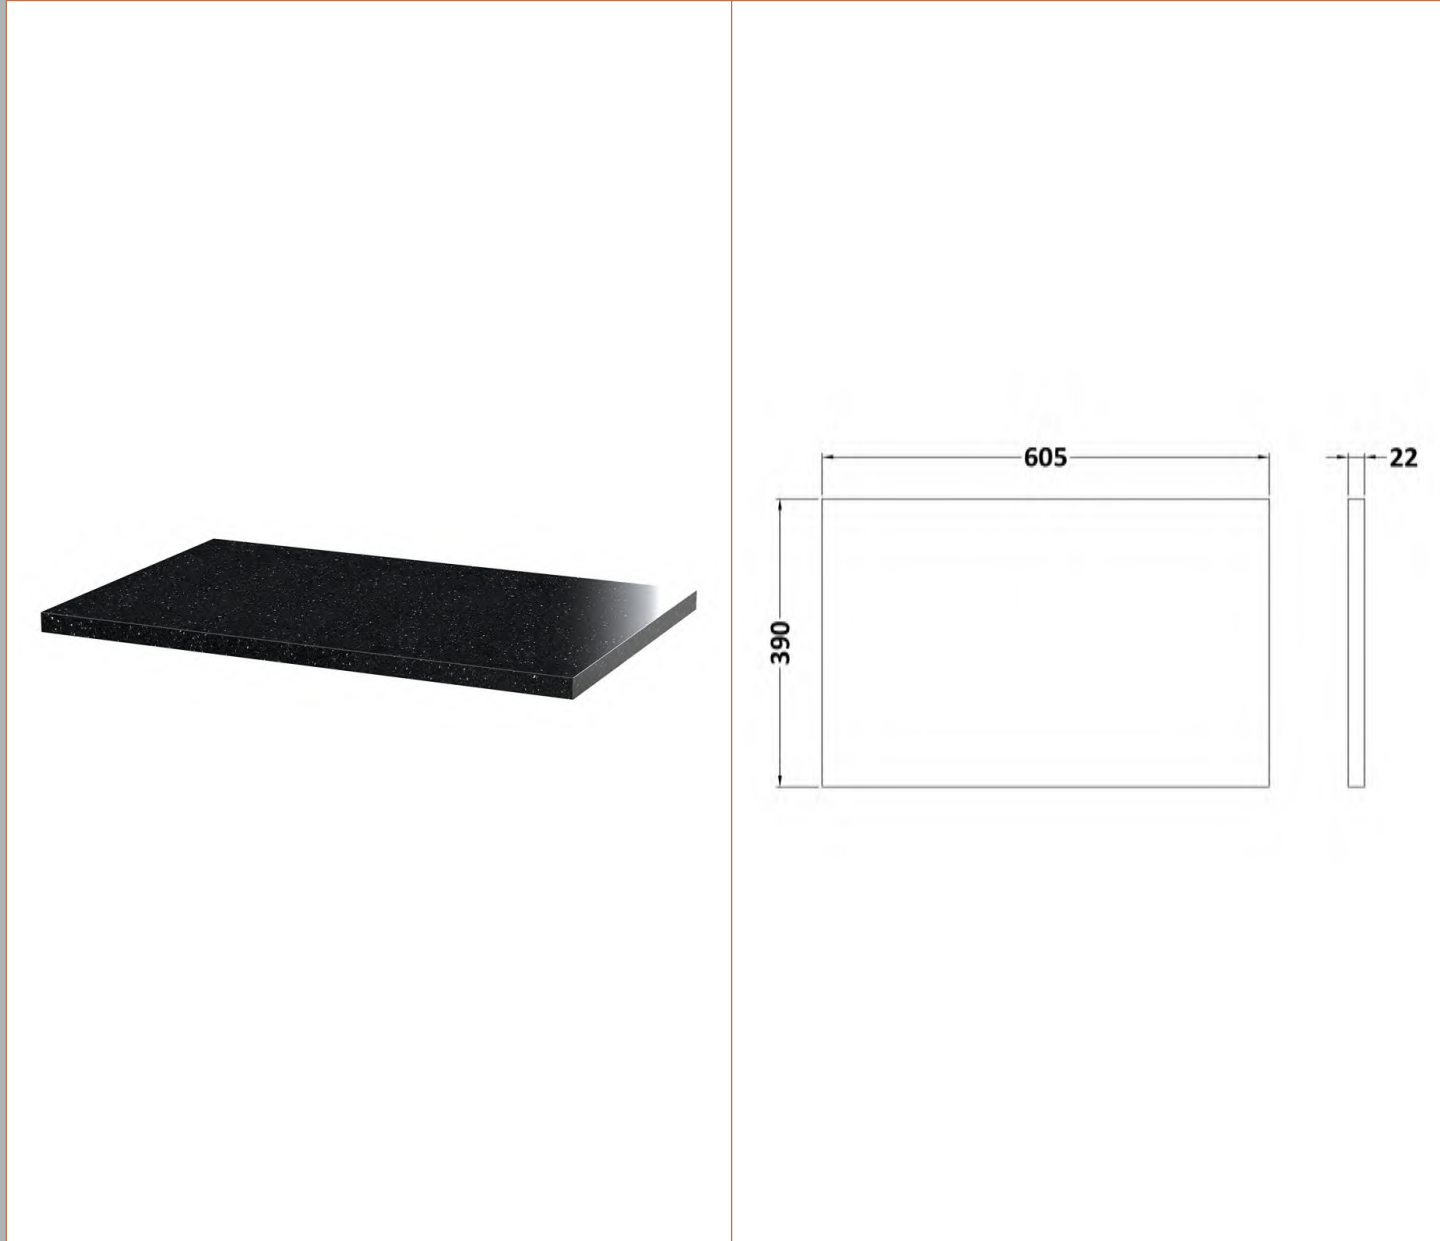

Sales Code: LSB600

Description: Laminate Worktop 605X390x22mm

Product Dimensions

Height (mm):	22
Width (mm):	605
Depth (mm):	390
Nett Weight (kg):	2

Packaging Dimensions

Height (mm):	25
Width (mm):	610
Depth (mm):	455
Gross Weight (kg):	2

Packaging Data

Box Colour:	Brown Cardboard Box
Box Qty:	1
Label Size:	100 x 50
Label Colour:	White Label
Label Qty:	1

Outer Box Dimensions (If Applicable)

Height (mm):	
Width (mm):	
Depth (mm):	
Gross Weight (kg):	
Barcode:	5056211874171

Product Details

Country of Origin:	United Kingdom
Fitting Instruction:	No
CE & UKCA:	N/A
FSC Certified Materials:	Yes
Colour:	Sparkling Black
Construction Method:	Not Applicable
Construction Type:	Not Applicable
Cabinet Finish:	Not Applicable
Fascia Finish:	MFC Laminated
Cabinet Thickness (mm):	
Fascia Thickness (mm):	22
Drawer Included:	No
Drawer Type:	Not Applicable
No of Shelves:	0
Hinge Type:	Not Applicable
Hinge Included:	No
Adjustable Legs:	No, Not Required
Fixings Included:	No
Handle Style:	Not Applicable
Waste Shroud:	Not Applicable
Handle Included:	No
Handle Type:	Not Applicable