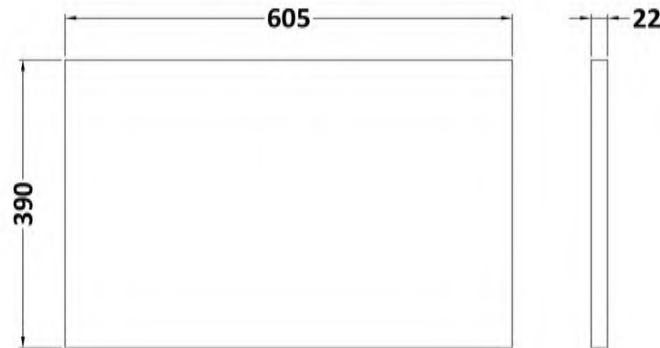

Sales Code: MWD160

Description: 600 Worktop (605X390x18mm)

Product Dimensions

Height (mm):	18
Width (mm):	605
Depth (mm):	390
Nett Weight (kg):	2.5

Packaging Dimensions

Height (mm):	25
Width (mm):	625
Depth (mm):	410
Gross Weight (kg):	3

Sales Code: LCM600

Description: Laminate Worktop 605X390x22mm

Product Dimensions

Height (mm):	22
Width (mm):	605
Depth (mm):	390
Nett Weight (kg):	2

Packaging Dimensions

Height (mm):	25
Width (mm):	610
Depth (mm):	455
Gross Weight (kg):	2

Packaging Data

Box Colour:	Brown Cardboard Box
Box Qty:	1
Label Size:	100 x 50
Label Colour:	White Label
Label Qty:	1

Outer Box Dimensions (If Applicable)

Height (mm):	
Width (mm):	
Depth (mm):	
Gross Weight (kg):	
Barcode:	5056462624433

Sales Code: LBG600

Description: Laminate Worktop 605X390x22mm

Product Dimensions

Height (mm):	22
Width (mm):	605
Depth (mm):	390
Nett Weight (kg):	2

Packaging Dimensions

Height (mm):	25
Width (mm):	610
Depth (mm):	455
Gross Weight (kg):	2