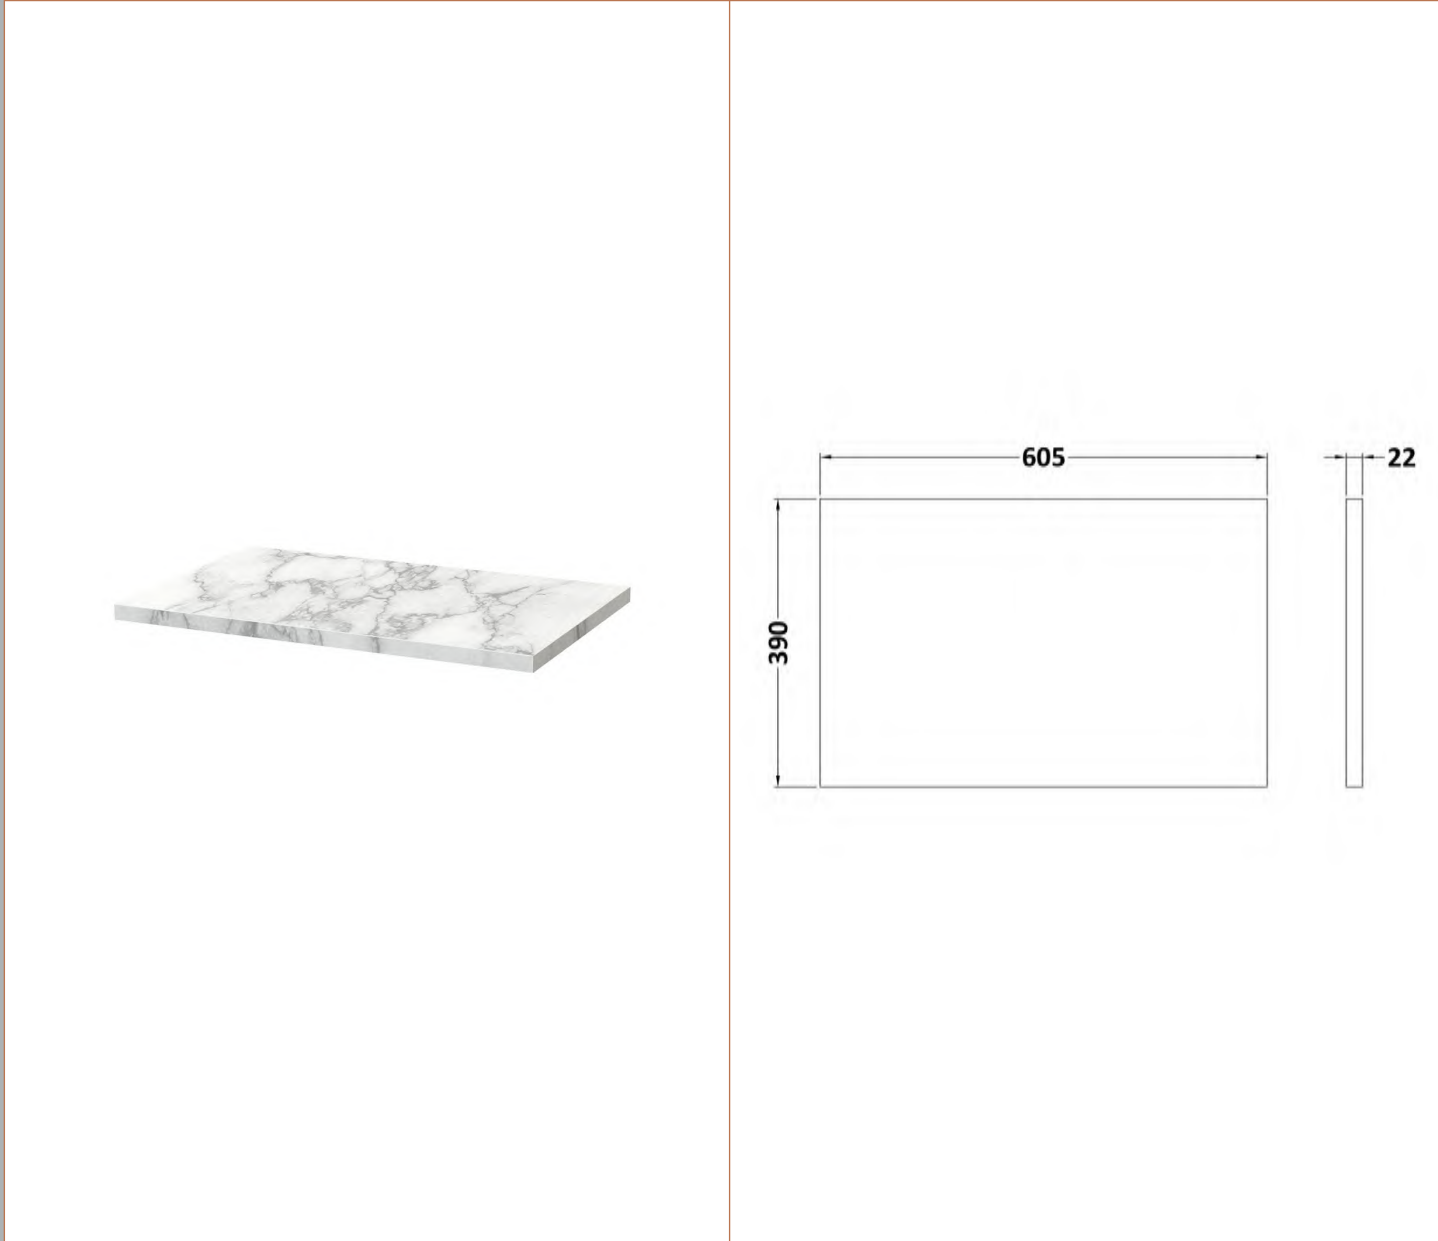

Sales Code: MOE183

Description: 600 Wall Hung Single Drawer Basin Unit

Product Dimensions

Height (mm):	430
Width (mm):	600
Depth (mm):	383
Nett Weight (kg):	13

Packaging Dimensions

Height (mm):	450
Width (mm):	620
Depth (mm):	405
Gross Weight (kg):	13.5

Sales Code: MWD160

Description: 600 Worktop (605X390x18mm)

Product Dimensions

Height (mm):	18
Width (mm):	605
Depth (mm):	390
Nett Weight (kg):	2.5

Packaging Dimensions

Height (mm):	25
Width (mm):	625
Depth (mm):	410
Gross Weight (kg):	3

Packaging Data

Box Colour:	Brown Cardboard Box - Printed
Box Qty:	1
Label Size:	100 x 50
Label Colour:	Not Applicable
Label Qty:	0

Outer Box Dimensions (If Applicable)

Height (mm):	
Width (mm):	
Depth (mm):	
Gross Weight (kg):	
Barcode:	5055275826263

Sales Code: LCM600

Description: Laminate Worktop 605X390x22mm

Product Dimensions

Height (mm):	22
Width (mm):	605
Depth (mm):	390
Nett Weight (kg):	2

Packaging Dimensions

Height (mm):	25
Width (mm):	610
Depth (mm):	455
Gross Weight (kg):	2