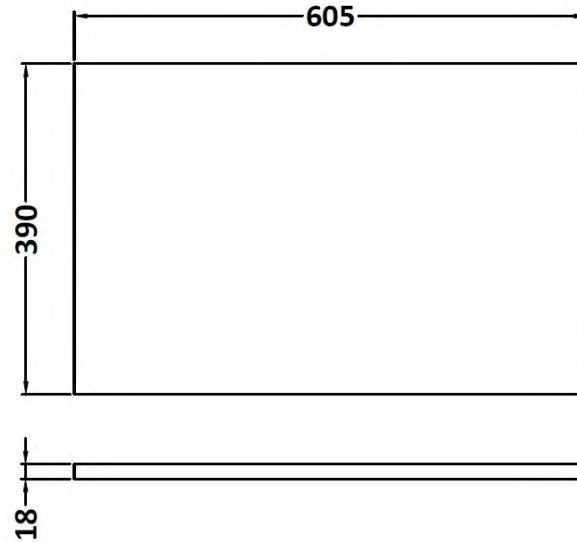

Sales Code: MOE183

Description: 600 Wall Hung Single Drawer Basin Unit

Product Dimensions

Height (mm):	430
Width (mm):	600
Depth (mm):	383
Nett Weight (kg):	13

Packaging Dimensions

Height (mm):	450
Width (mm):	620
Depth (mm):	405
Gross Weight (kg):	13.5

Packaging Data

Box Colour:	Brown Cardboard Box - Printed
Box Qty:	0
Label Size:	0 x 0
Label Colour:	White Label
Label Qty:	2

Outer Box Dimensions (If Applicable)

Height (mm):	
Width (mm):	
Depth (mm):	
Gross Weight (kg):	
Barcode:	5055275880661

Sales Code: MWD160

Description: 600 Worktop (605X390x18mm)

Product Dimensions

Height (mm):	18
Width (mm):	605
Depth (mm):	390
Nett Weight (kg):	2.5

Packaging Dimensions

Height (mm):	25
Width (mm):	625
Depth (mm):	410
Gross Weight (kg):	3

Sales Code: LCM600

Description: Laminate Worktop 605X390x22mm

Product Dimensions

Height (mm):	22
Width (mm):	605
Depth (mm):	390
Nett Weight (kg):	2

Packaging Dimensions

Height (mm):	25
Width (mm):	610
Depth (mm):	455
Gross Weight (kg):	2