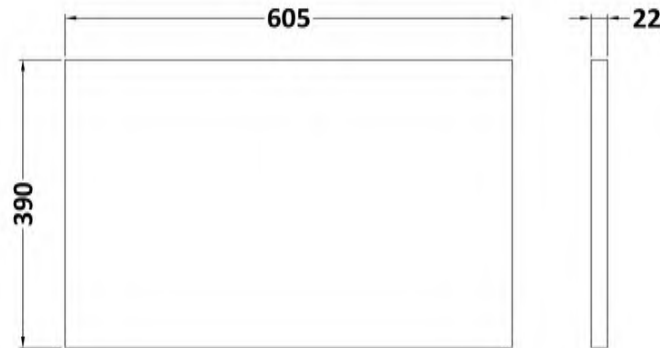

Sales Code: LCM600

Description: Laminate Worktop 605X390x22mm

Product Dimensions

Height (mm):	22
Width (mm):	605
Depth (mm):	390
Nett Weight (kg):	2

Packaging Dimensions

Height (mm):	25
Width (mm):	610
Depth (mm):	455
Gross Weight (kg):	2

Sales Code: LBG600

Description: Laminate Worktop 605X390x22mm

Product Dimensions

Height (mm):	22
Width (mm):	605
Depth (mm):	390
Nett Weight (kg):	2

Packaging Dimensions

Height (mm):	25
Width (mm):	610
Depth (mm):	455
Gross Weight (kg):	2

Packaging Data

Box Colour:	Brown Cardboard Box
Box Qty:	1
Label Size:	100 x 50
Label Colour:	White Label
Label Qty:	1

Outer Box Dimensions (If Applicable)

Height (mm):	
Width (mm):	
Depth (mm):	
Gross Weight (kg):	
Barcode:	5056211874164

Sales Code: LSW600

Description: Laminate Worktop 605X390x22mm

**Product Dimensions**

Height (mm):	22
Width (mm):	605
Depth (mm):	390
Nett Weight (kg):	2

Packaging Dimensions

Height (mm):	25
Width (mm):	610
Depth (mm):	455
Gross Weight (kg):	2