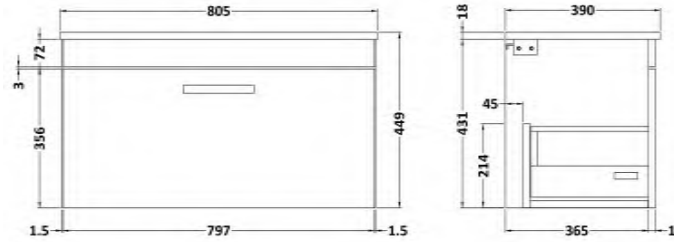

Sales Code: ATH062W

Description: 800 Wh Single Drawer Vanity & Worktop

Packaging Details

Barcode: 5056211801832