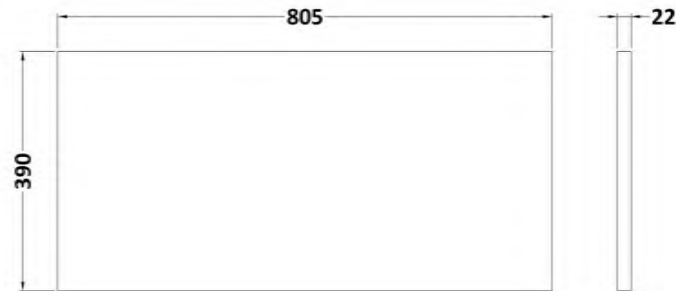

Sales Code: MWD170

Description: 800 Worktop (805X390x18mm)

Product Dimensions

Height (mm):	18
Width (mm):	805
Depth (mm):	390
Nett Weight (kg):	3.5

Packaging Dimensions

Height (mm):	25
Width (mm):	825
Depth (mm):	410
Gross Weight (kg):	3.5

Packaging Data

Box Colour:	Brown Cardboard Box - Printed
Box Qty:	
Label Size:	x
Label Colour:	Not Applicable
Label Qty:	0

Outer Box Dimensions (If Applicable)

Height (mm):	
Width (mm):	
Depth (mm):	
Gross Weight (kg):	
Barcode:	5055275893524

Sales Code: LCM800

Description: Laminate Worktop 805X390x22mm

Product Dimensions

Height (mm):	22
Width (mm):	805
Depth (mm):	390
Nett Weight (kg):	2.75

Packaging Dimensions

Height (mm):	25
Width (mm):	810
Depth (mm):	455
Gross Weight (kg):	2.75

Sales Code: LSW800

Description: Laminate Worktop 805X390x22mm

Product Dimensions

Height (mm):	22
Width (mm):	805
Depth (mm):	390
Nett Weight (kg):	2.75

Packaging Dimensions

Height (mm):	25
Width (mm):	810
Depth (mm):	455
Gross Weight (kg):	2.75