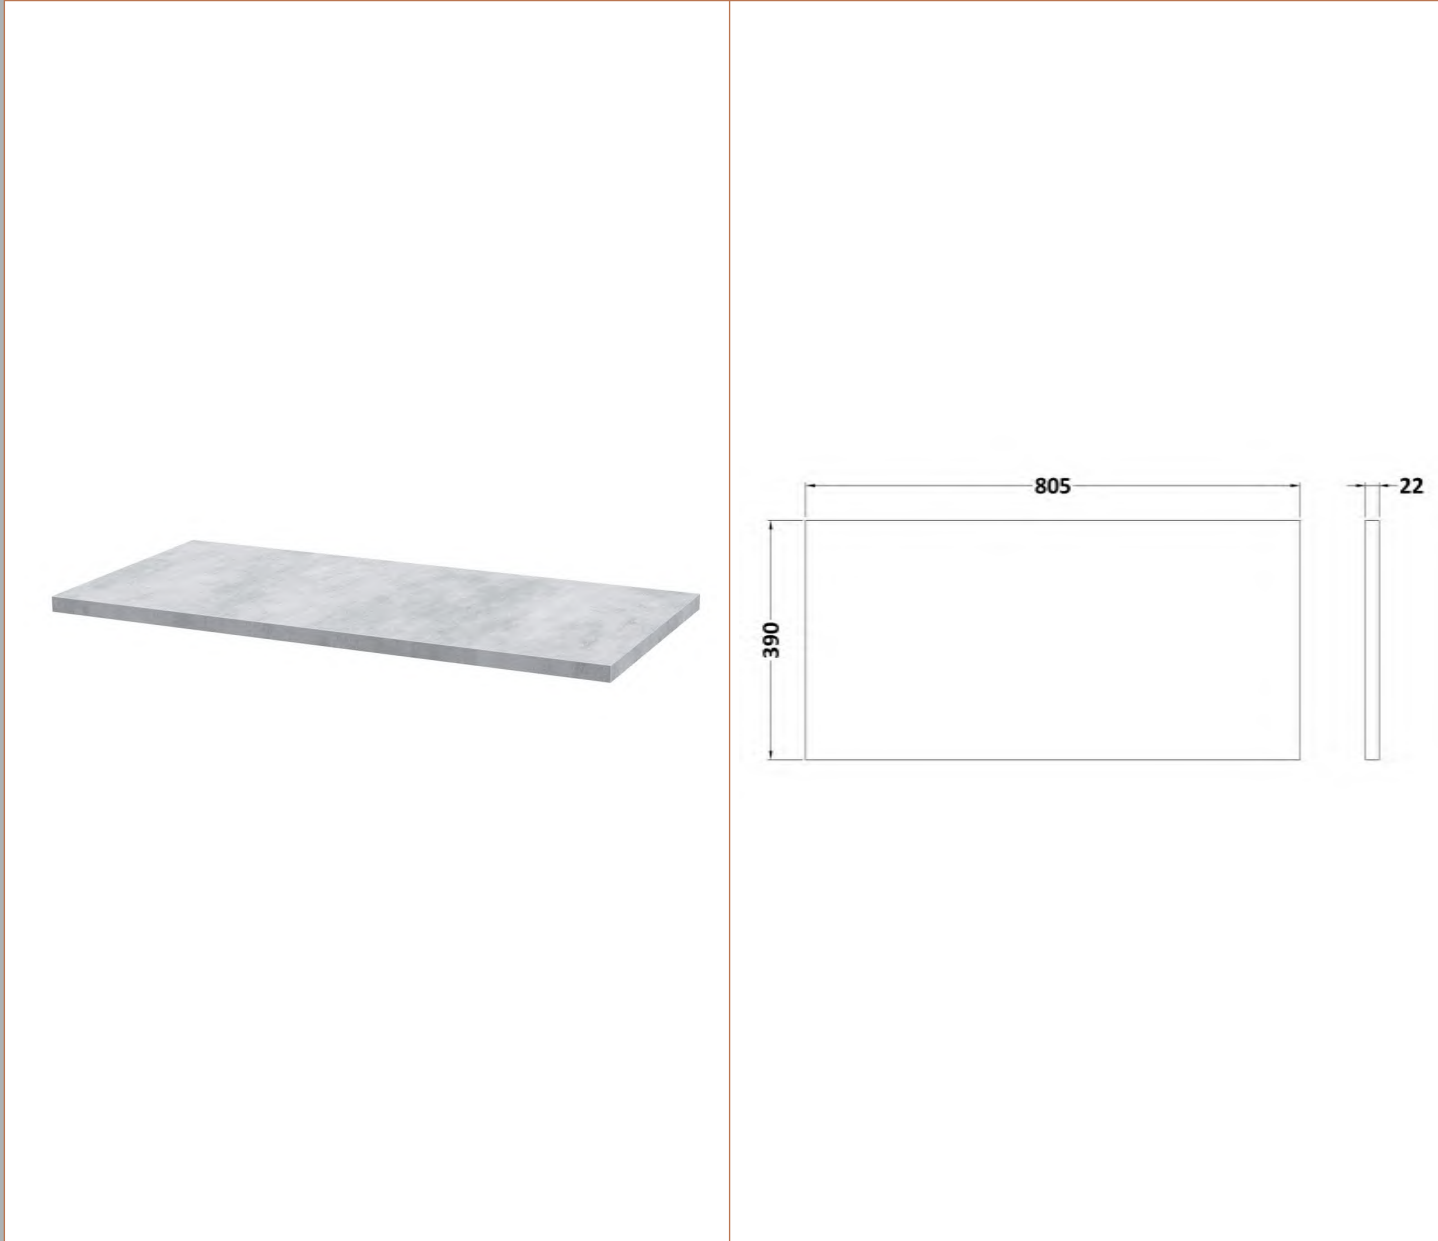

Sales Code: LBG800

Description: Laminate Worktop 805X390x22mm

Product Dimensions

Height (mm):	22
Width (mm):	805
Depth (mm):	390
Nett Weight (kg):	2.75

Packaging Dimensions

Height (mm):	25
Width (mm):	810
Depth (mm):	455
Gross Weight (kg):	2.75

Packaging Data

Box Colour:	Brown Cardboard Box
Box Qty:	1
Label Size:	100 x 50
Label Colour:	White Label
Label Qty:	1

Outer Box Dimensions (If Applicable)

Height (mm):	
Width (mm):	
Depth (mm):	
Gross Weight (kg):	
Barcode:	5056211874133

Product Details

Country of Origin:	United Kingdom
Fitting Instruction:	No
CE & UKCA:	N/A
FSC Certified Materials:	Yes
Colour:	Bellato Grey
Construction Method:	Not Applicable
Construction Type:	Not Applicable
Cabinet Finish:	Not Applicable
Fascia Finish:	MFC Laminated
Cabinet Thickness (mm):	
Fascia Thickness (mm):	22
Drawer Included:	No
Drawer Type:	Not Applicable
No of Shelves:	0
Hinge Type:	Not Applicable
Hinge Included:	No
Adjustable Legs:	No, Not Required
Fixings Included:	No
Handle Style:	Not Applicable
Waste Shroud:	Not Applicable
Handle Included:	No
Handle Type:	Not Applicable