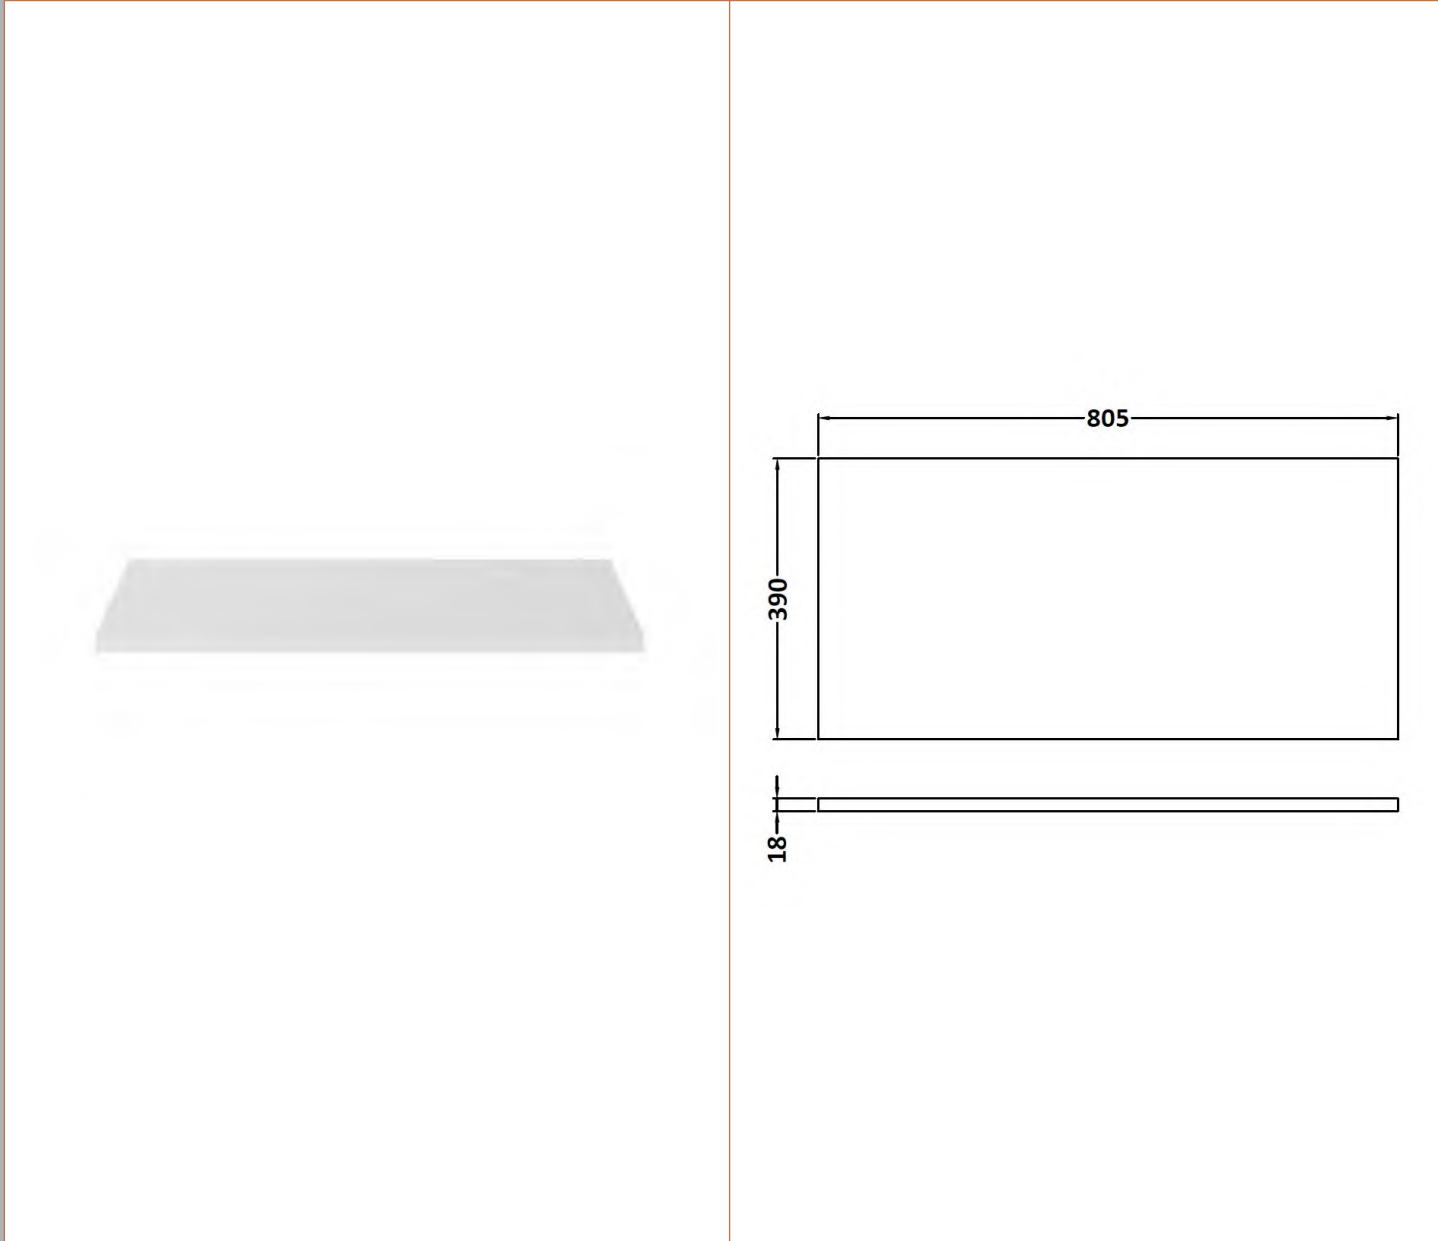

Packaging Dimensions

Height (mm):	405
Width (mm):	820
Depth (mm):	450
Gross Weight (kg):	17.5

Packaging Data

Box Colour:	Brown Cardboard Box - Printed
Box Qty:	0
Label Size:	0 x 0
Label Colour:	White Label
Label Qty:	2

Outer Box Dimensions (If Applicable)

Height (mm):	
Width (mm):	
Depth (mm):	
Gross Weight (kg):	
Barcode:	5055275880722

Product Details

Country of Origin:	China
Fitting Instruction:	No
CE & UKCA:	N/A
FSC Certified Materials:	Yes
Colour:	Gloss White
Construction Method:	Cam & Wood Dowel
Construction Type:	Rigid
Cabinet Finish:	MFC Painted Gloss
Fascia Finish:	Mdf Painted Gloss
Cabinet Thickness (mm):	16
Fascia Thickness (mm):	18
Drawer Included:	Yes
Drawer Type:	80mm High Metal Softclose
No of Shelves:	0
Hinge Type:	Not Applicable
Hinge Included:	Not Applicable
Adjustable Legs:	No, Not Required
Fixings Included:	Yes
Handle Style:	Contemporary
Waste Shroud:	Yes
Handle Included:	Yes, Supplied
Handle Type:	D-Shape

Sales Code: MWD170

Description: 800 Worktop (805X390x18mm)

Product Dimensions

Height (mm):	18
Width (mm):	805
Depth (mm):	390
Nett Weight (kg):	3.5

Packaging Dimensions

Height (mm):	25
Width (mm):	825
Depth (mm):	410
Gross Weight (kg):	3.5

Sales Code: LCM800

Description: Laminate Worktop 805X390x22mm

Product Dimensions

Height (mm):	22
Width (mm):	805
Depth (mm):	390
Nett Weight (kg):	2.75

Packaging Dimensions

Height (mm):	25
Width (mm):	810
Depth (mm):	455
Gross Weight (kg):	2.75