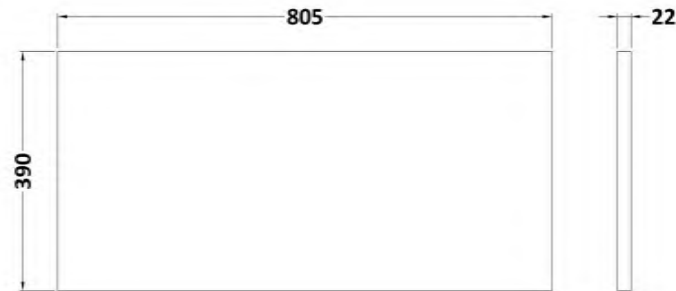

Sales Code: LBG800

Description: Laminate Worktop 805X390x22mm

Product Dimensions

Height (mm):	22
Width (mm):	805
Depth (mm):	390
Nett Weight (kg):	2.75

Packaging Dimensions

Height (mm):	25
Width (mm):	810
Depth (mm):	455
Gross Weight (kg):	2.75

Sales Code: LSW800

Description: Laminate Worktop 805X390x22mm

Product Dimensions

Height (mm):	22
Width (mm):	805
Depth (mm):	390
Nett Weight (kg):	2.75

Packaging Dimensions

Height (mm):	25
Width (mm):	810
Depth (mm):	455
Gross Weight (kg):	2.75

Packaging Data

Box Colour:	Brown Cardboard Box
Box Qty:	1
Label Size:	100 x 50
Label Colour:	White Label
Label Qty:	1

Outer Box Dimensions (If Applicable)

Height (mm):	
Width (mm):	
Depth (mm):	
Gross Weight (kg):	
Barcode:	5056211874157

Sales Code: LSB800

Description: Laminate Worktop 805X390x22mm

Product Dimensions

Height (mm):	22
Width (mm):	805
Depth (mm):	390
Nett Weight (kg):	2.75

Packaging Dimensions

Height (mm):	25
Width (mm):	810
Depth (mm):	455
Gross Weight (kg):	2.75