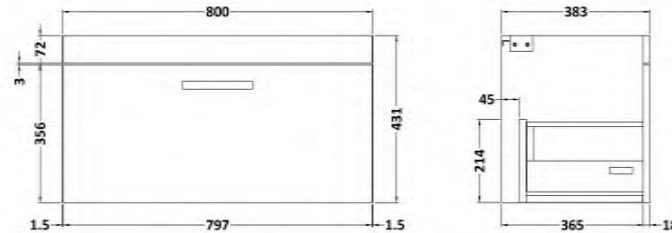

Sales Code: MOE165

Description: 800 Wall Hung Single Drawer Basin Unit

Product Dimensions

Height (mm):	430
Width (mm):	800
Depth (mm):	383
Nett Weight (kg):	17

Packaging Dimensions

Height (mm):	405
Width (mm):	820
Depth (mm):	450
Gross Weight (kg):	17.5

Packaging Data

Box Colour:	Brown Cardboard Box - Printed
Box Qty:	0
Label Size:	0 x 0
Label Colour:	White Label
Label Qty:	2

Outer Box Dimensions (If Applicable)

Height (mm):	
Width (mm):	
Depth (mm):	
Gross Weight (kg):	
Barcode:	5055275880722

Product Details

Country of Origin:	China
Fitting Instruction:	No
CE & UKCA:	N/A
FSC Certified Materials:	Yes
Colour:	Gloss White
Construction Method:	Cam & Wood Dowel
Construction Type:	Rigid
Cabinet Finish:	MFC Painted Gloss
Fascia Finish:	Mdf Painted Gloss
Cabinet Thickness (mm):	16
Fascia Thickness (mm):	18
Drawer Included:	Yes
Drawer Type:	80mm High Metal Softclose
No of Shelves:	0
Hinge Type:	Not Applicable
Hinge Included:	Not Applicable
Adjustable Legs:	No, Not Required
Fixings Included:	Yes
Handle Style:	Contemporary
Waste Shroud:	Yes
Handle Included:	Yes, Supplied
Handle Type:	D-Shape