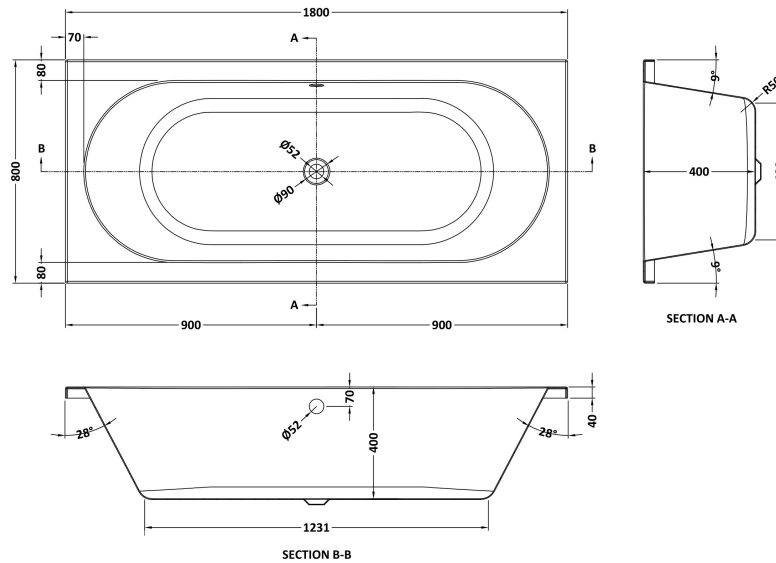

**Sales Code:** BDE011

**Description:** Round De Bath & Leg Set 1800X800 El

**Product Dimensions**

Length (mm):	1800
Width (mm):	800
Depth (mm):	400
Nett Weight (kg):	32

**Packaging Dimensions**

Length (mm):	1870
Width (mm):	810
Depth (mm):	440
Gross Weight (kg):	32

**Packaging Data**

Box Colour:	Brown Cardboard Sleeve
Box Qty:	1
Label Size:	100 x 50
Label Colour:	White Label
Label Qty:	2

**Outer Box Dimensions (If Applicable)**

Length (mm):	
Width (mm):	
Height (mm):	
Gross Weight (kg):	
Barcode:	5055369060900

**Product Details**

Country of Origin:	Egypt
Fitting Instruction:	No
Certification:	FSC: CE & UKCA:
Material Colour Reference:	European White
Product Material:	Acrylic With Eternalite
Material Thickness:	4mm
Volume (Ltr):	210L
Displaced Capacity:	140L
Leg Set Included:	Legset Included
Waste Included:	Waste Not Included
Drilled/Undrilled:	Undrilled For Taps
Includes Grips:	No Grips Supplied
Embossed:	No
No of Tapholes:	None
Anti-Slip:	No