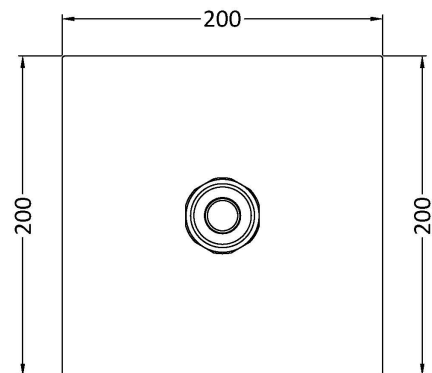

Sales Code: HEAD50

Description: Square Shower Head 200mm

Product Dimensions

Length (mm):	
Width (mm):	200
Height (mm):	60
Depth (mm):	200
Nett Weight (kg):	0.72

Packaging Dimensions

Length (mm):	210
Width (mm):	210
Height (mm):	50
Gross Weight (kg):	0.72

Packaging Data

Box Colour:	White Cardboard Box
Box Qty:	1
Label Size:	100 x 50
Label Colour:	White Label
Label Qty:	2

Outer Box Dimensions (If Applicable)

Length (mm):	
Width (mm):	225
Height (mm):	430
Depth (mm):	265
Gross Weight (kg):	29
Barcode:	5055369016020

Product Details

Country of Origin:	China
Fitting Instruction:	No
Product Material:	Brass/ABS
Mount Type:	Wall, Surface
Outlet Elbow Supplied:	No
Easy Clean:	Yes
Head Included:	Yes
Handset Included:	No
Body Jets Included:	Not Applicable
No of Body Jets:	Not Applicable
Operating Pressure (bar):	0.2
Valve/Cartridge Type:	Not Applicable
Flow Rates (L/min):	0.1 bar: N/A 0.5 bar: N/A 1 bar: N/A 2 bar: N/A 3 bar: N/A
TMV2 Approved:	No Approval No: N/A
TMV3 Approved:	No Approval No: N/A
WRAS Approved:	No Approval No: N/A
Head Function:	Single
Handset Function:	Not Applicable
Body Jet Info:	Not Applicable
Pipe Size:	Not Applicable
Pipe Centres:	N/A
Colour/Finish:	Chrome
Hose Included:	Not Applicable
No. of Outlets:	N/A