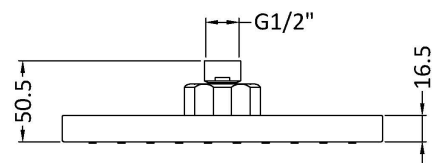

Sales Code: HEAD50

Description: Square Shower Head 200mm

Product Dimensions

Length (mm):	
Width (mm):	200
Height (mm):	60
Depth (mm):	200
Nett Weight (kg):	0.72

Packaging Dimensions

Length (mm):	210
Width (mm):	210
Height (mm):	50
Gross Weight (kg):	0.72

Packaging Data

Box Colour:	White Cardboard Box
Box Qty:	1
Label Size:	100 x 50
Label Colour:	White Label
Label Qty:	2

Outer Box Dimensions (If Applicable)

Length (mm):	
Width (mm):	225
Height (mm):	430
Depth (mm):	265
Gross Weight (kg):	29
Barcode:	5055369016020

Product Details

Country of Origin:	China
Fitting Instruction:	No
Product Material:	Brass/ABS
Mount Type:	Wall, Surface
Outlet Elbow Supplied:	No
Easy Clean:	Yes
Head Included:	Yes
Handset Included:	No
Body Jets Included:	Not Applicable
No of Body Jets:	Not Applicable
Operating Pressure (bar):	0.2
Valve/Cartridge Type:	Not Applicable
Flow Rates (L/min):	0.1 bar: N/A 0.5 bar: N/A 1 bar: N/A 2 bar: N/A 3 bar: N/A
TMV2 Approved:	No Approval No: N/A
TMV3 Approved:	No Approval No: N/A
WRAS Approved:	No Approval No: N/A
Head Function:	Single
Handset Function:	Not Applicable
Body Jet Info:	Not Applicable
Pipe Size:	Not Applicable
Pipe Centres:	N/A
Colour/Finish:	Chrome
Hose Included:	Not Applicable
No. of Outlets:	N/A