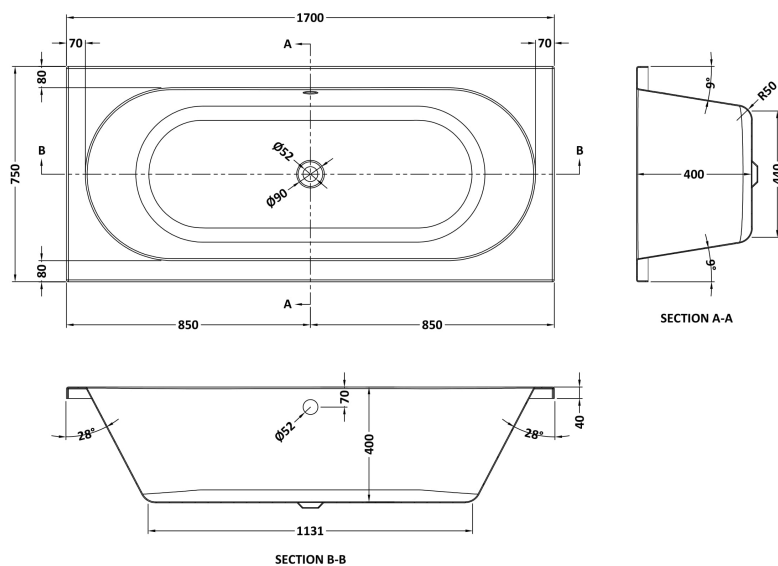

Sales Code: NBA510

Description: Round De Bath & Leg Set 1700X750

Product Dimensions

Length (mm):	1700
Width (mm):	750
Depth (mm):	400
Nett Weight (kg):	17.5

Packaging Dimensions

Length (mm):	1700
Width (mm):	750
Depth (mm):	420
Gross Weight (kg):	17.5

Packaging Data

Box Colour:	Brown Cardboard Sleeve
Box Qty:	1
Label Size:	100 x 50
Label Colour:	White Label
Label Qty:	2

Outer Box Dimensions (If Applicable)

Length (mm):	
Width (mm):	
Height (mm):	
Gross Weight (kg):	
Barcode:	5055369006670

Product Details

Country of Origin:	Egypt
Fitting Instruction:	No
Certification:	FSC: CE & UKCA:
Material Colour Reference:	European White
Product Material:	Acrylic
Material Thickness:	4mm
Volume (Ltr):	180L
Displaced Capacity:	110L
Leg Set Included:	Legset Included
Waste Included:	Waste Not Included
Drilled/Undrilled:	Undrilled For Taps
Includes Grips:	No Grips Supplied
Embossed:	No
No of Tapholes:	None
Anti-Slip:	No