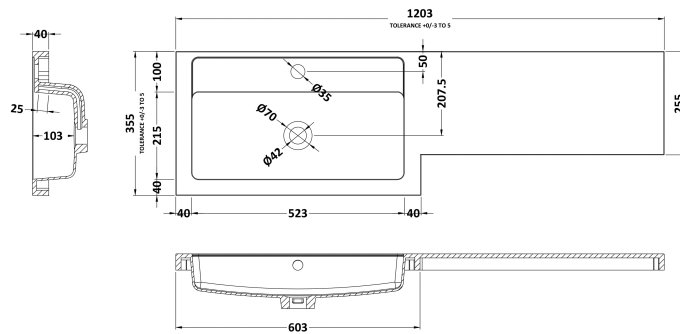

Sales Code: OFF147

Description: 600 Wc Unit (255mm Deep)

Product Dimensions

| | |
|-------------------|-----|
| Height (mm): | 864 |
| Width (mm): | 600 |
| Depth (mm): | 255 |
| Nett Weight (kg): | 14 |

Packaging Dimensions

| | |
|--------------------|------|
| Height (mm): | 290 |
| Width (mm): | 625 |
| Depth (mm): | 875 |
| Gross Weight (kg): | 14.5 |

Packaging Data

| | |
|---------------|---------------------|
| Box Colour: | Brown Cardboard Box |
| Box Qty: | 1 |
| Label Size: | 100 x 50 |
| Label Colour: | Not Applicable |
| Label Qty: | 0 |

Outer Box Dimensions (If Applicable)

| | |
|--------------------|---------------|
| Height (mm): | |
| Width (mm): | |
| Depth (mm): | |
| Gross Weight (kg): | |
| Barcode: | 5055275816837 |

Product Details

Sales Code: PMB414L

Description: 1200 L Shaped Polymarble Basin Lh

Product Dimensions

| | |
|-------------------|------|
| Height (mm): | 135 |
| Width (mm): | 1203 |
| Depth (mm): | 355 |
| Nett Weight (kg): | 17 |