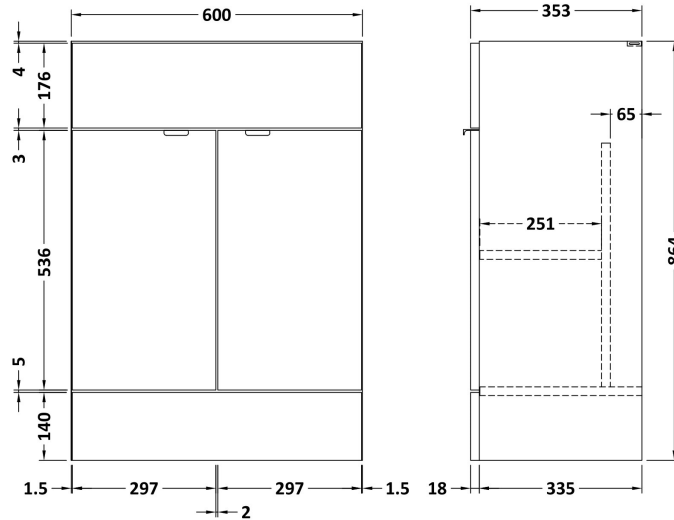

Sales Code: CBI109

Description: 1200mm Combination - Fd Option 1 - Lh

Packaging Details

Barcode: 5055275887110

Sales Code: OFF108

Description: 600 Vanity Unit (355mm Deep)

Product Dimensions

| | |
|-------------------|------|
| Height (mm): | 864 |
| Width (mm): | 600 |
| Depth (mm): | 355 |
| Nett Weight (kg): | 20.5 |

Packaging Dimensions

| | |
|--------------------|-----|
| Height (mm): | 375 |
| Width (mm): | 620 |
| Depth (mm): | 900 |
| Gross Weight (kg): | 21 |

Packaging Data

| | |
|---------------|---------------------|
| Box Colour: | Brown Cardboard Box |
| Box Qty: | 1 |
| Label Size: | 100 x 50 |
| Label Colour: | Not Applicable |
| Label Qty: | 0 |

Outer Box Dimensions (If Applicable)

| | |
|--------------------|---------------|
| Height (mm): | |
| Width (mm): | |
| Depth (mm): | |
| Gross Weight (kg): | |
| Barcode: | 5055275817391 |

Product Details

Sales Code: OFF147

Description: 600 Wc Unit (255mm Deep)

Product Dimensions

| | |
|-------------------|-----|
| Height (mm): | 864 |
| Width (mm): | 600 |
| Depth (mm): | 255 |
| Nett Weight (kg): | 14 |