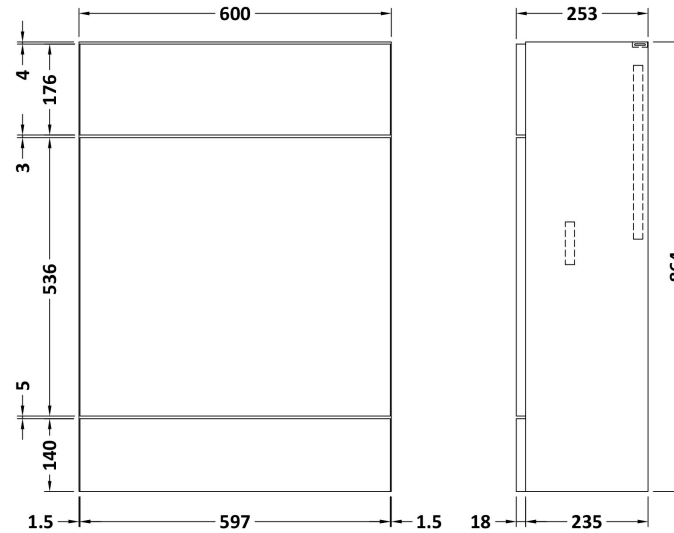

Sales Code: CBI109

Description: 1200mm Combination - Fd Option 1 - Lh

Packaging Details

Barcode: 5055275887110

Sales Code: OFF108

Description: 600 Vanity Unit (355mm Deep)

Product Dimensions

| | |
|-------------------|------|
| Height (mm): | 864 |
| Width (mm): | 600 |
| Depth (mm): | 355 |
| Nett Weight (kg): | 20.5 |

Packaging Dimensions

| | |
|--------------------|-----|
| Height (mm): | 375 |
| Width (mm): | 620 |
| Depth (mm): | 900 |
| Gross Weight (kg): | 21 |

Packaging Data

| | |
|---------------|---------------------|
| Box Colour: | Brown Cardboard Box |
| Box Qty: | 1 |
| Label Size: | 100 x 50 |
| Label Colour: | Not Applicable |
| Label Qty: | 0 |

Outer Box Dimensions (If Applicable)

| | |
|--------------------|---------------|
| Height (mm): | |
| Width (mm): | |
| Depth (mm): | |
| Gross Weight (kg): | |
| Barcode: | 5055275817391 |

Product Details

Sales Code: OFF147

Description: 600 Wc Unit (255mm Deep)

Product Dimensions

| | |
|-------------------|-----|
| Height (mm): | 864 |
| Width (mm): | 600 |
| Depth (mm): | 255 |
| Nett Weight (kg): | 14 |