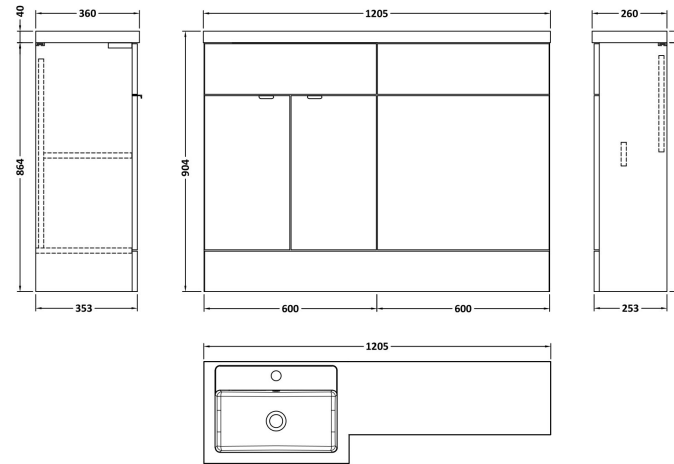

Sales Code: CBI109

Description: 1200mm Combination - Fd Option 1 - Lh

Packaging Details

Barcode: 5055275887110

Sales Code: OFF108

Description: 600 Vanity Unit (355mm Deep)

Product Dimensions

| | |
|-------------------|------|
| Height (mm): | 864 |
| Width (mm): | 600 |
| Depth (mm): | 355 |
| Nett Weight (kg): | 20.5 |

Packaging Dimensions

| | |
|--------------------|-----|
| Height (mm): | 375 |
| Width (mm): | 620 |
| Depth (mm): | 900 |
| Gross Weight (kg): | 21 |

Packaging Data

| | |
|---------------|---------------------|
| Box Colour: | Brown Cardboard Box |
| Box Qty: | 1 |
| Label Size: | 100 x 50 |
| Label Colour: | Not Applicable |
| Label Qty: | 0 |

Outer Box Dimensions (If Applicable)

| | |
|--------------------|---------------|
| Height (mm): | |
| Width (mm): | |
| Depth (mm): | |
| Gross Weight (kg): | |
| Barcode: | 5055275817391 |

Product Details

Sales Code: OFF147

Description: 600 Wc Unit (255mm Deep)

Product Dimensions

| | |
|-------------------|-----|
| Height (mm): | 864 |
| Width (mm): | 600 |
| Depth (mm): | 255 |
| Nett Weight (kg): | 14 |