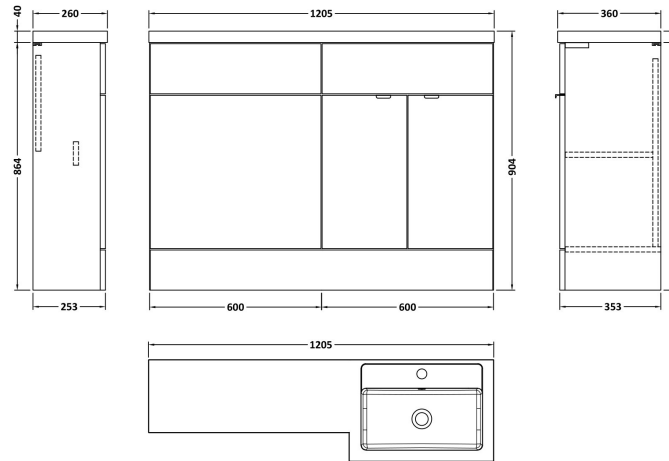

Sales Code: CBI110

Description: 1200mm Combination - Fd Option 1 - Rh

Packaging Details

Barcode: 5055275887127

Sales Code: OFF108

Description: 600 Vanity Unit (355mm Deep)

Product Dimensions

Height (mm):	864
Width (mm):	600
Depth (mm):	355
Nett Weight (kg):	20.5

Packaging Dimensions

Height (mm):	375
Width (mm):	620
Depth (mm):	900
Gross Weight (kg):	21

Packaging Data

Box Colour:	Brown Cardboard Box
Box Qty:	1
Label Size:	100 x 50
Label Colour:	Not Applicable
Label Qty:	0

Sales Code: OFF147

Description: 600 Wc Unit (255mm Deep)

Product Dimensions

Height (mm):	864
Width (mm):	600
Depth (mm):	255
Nett Weight (kg):	14

Packaging Dimensions

Height (mm):	290
Width (mm):	625
Depth (mm):	875
Gross Weight (kg):	14.5

Sales Code: PMB414R

Description: 1200 L Shaped Polymarble Basin Rh

Product Dimensions

Height (mm):	135
Width (mm):	1203
Depth (mm):	355
Nett Weight (kg):	17

Packaging Dimensions

Height (mm):	190
Width (mm):	420
Depth (mm):	1260
Gross Weight (kg):	17