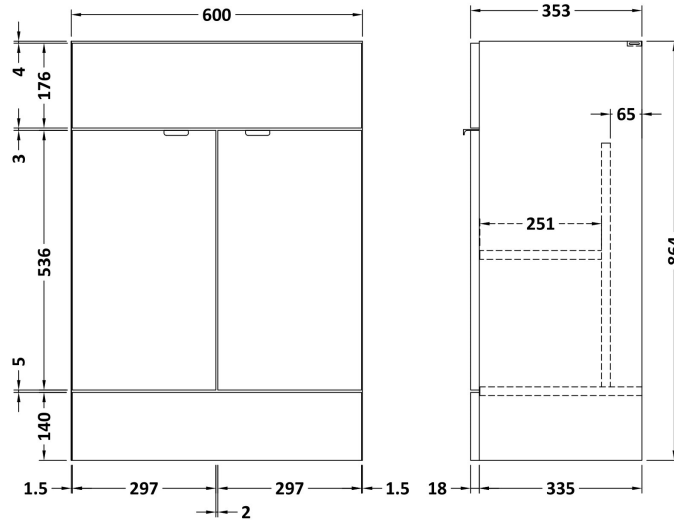

Sales Code: CBI110

Description: 1200mm Combination - Fd Option 1 - Rh

Packaging Details

Barcode: 5055275887127

Sales Code: OFF108

Description: 600 Vanity Unit (355mm Deep)

Product Dimensions

Height (mm):	864
Width (mm):	600
Depth (mm):	355
Nett Weight (kg):	20.5

Packaging Dimensions

Height (mm):	375
Width (mm):	620
Depth (mm):	900
Gross Weight (kg):	21

Packaging Data

Box Colour:	Brown Cardboard Box
Box Qty:	1
Label Size:	100 x 50
Label Colour:	Not Applicable
Label Qty:	0

Sales Code: OFF147

Description: 600 Wc Unit (255mm Deep)

Product Dimensions

Height (mm):	864
Width (mm):	600
Depth (mm):	255
Nett Weight (kg):	14

Packaging Dimensions

Height (mm):	290
Width (mm):	625
Depth (mm):	875
Gross Weight (kg):	14.5

Sales Code: PMB414R

Description: 1200 L Shaped Polymarble Basin Rh

Product Dimensions

Height (mm):	135
Width (mm):	1203
Depth (mm):	355
Nett Weight (kg):	17

Packaging Dimensions

Height (mm):	190
Width (mm):	420
Depth (mm):	1260
Gross Weight (kg):	17