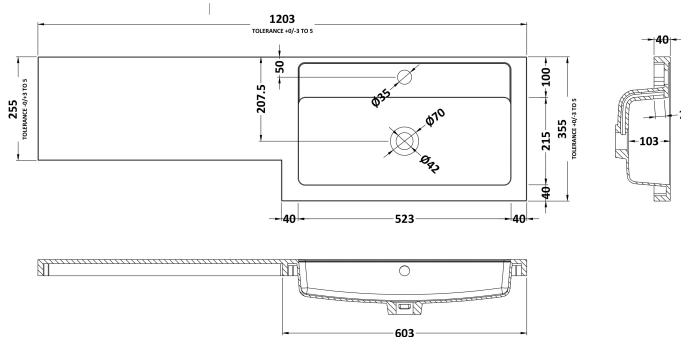

Packaging Dimensions

Height (mm):	375
Width (mm):	620
Depth (mm):	900
Gross Weight (kg):	21

Packaging Data

Box Colour:	Brown Cardboard Box
Box Qty:	1
Label Size:	100 x 50
Label Colour:	Not Applicable
Label Qty:	0

Sales Code: OFF147

Description: 600 Wc Unit (255mm Deep)

Product Dimensions

Height (mm):	864
Width (mm):	600
Depth (mm):	255
Nett Weight (kg):	14

Packaging Dimensions

Height (mm):	290
Width (mm):	625
Depth (mm):	875
Gross Weight (kg):	14.5

Packaging Data

Box Colour:	Brown Cardboard Box
Box Qty:	1
Label Size:	100 x 50
Label Colour:	Not Applicable
Label Qty:	0

Outer Box Dimensions (If Applicable)

Height (mm):	
Width (mm):	
Depth (mm):	
Gross Weight (kg):	
Barcode:	5055275816837

Sales Code: PMB414R

Description: 1200 L Shaped Polymarble Basin Rh

Product Dimensions

Height (mm):	135
Width (mm):	1203
Depth (mm):	355
Nett Weight (kg):	17

Packaging Dimensions

Height (mm):	190
Width (mm):	420
Depth (mm):	1260
Gross Weight (kg):	17