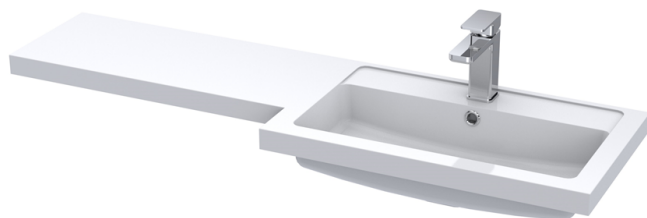

Sales Code: CBI110

Description: 1200mm Combination - Fd Option 1 - Rh

Packaging Details

Barcode: 5055275887127

Sales Code: OFF108

Description: 600 Vanity Unit (355mm Deep)

Product Dimensions

Height (mm):	864
Width (mm):	600
Depth (mm):	355
Nett Weight (kg):	20.5

Sales Code: OFF147

Description: 600 Wc Unit (255mm Deep)

Product Dimensions

Height (mm):	864
Width (mm):	600
Depth (mm):	255
Nett Weight (kg):	14

Packaging Dimensions

Height (mm):	290
Width (mm):	625
Depth (mm):	875
Gross Weight (kg):	14.5

Sales Code: PMB414R

Description: 1200 L Shaped Polymarble Basin Rh

Product Dimensions

Height (mm):	135
Width (mm):	1203
Depth (mm):	355
Nett Weight (kg):	17

Packaging Dimensions

Height (mm):	190
Width (mm):	420
Depth (mm):	1260
Gross Weight (kg):	17