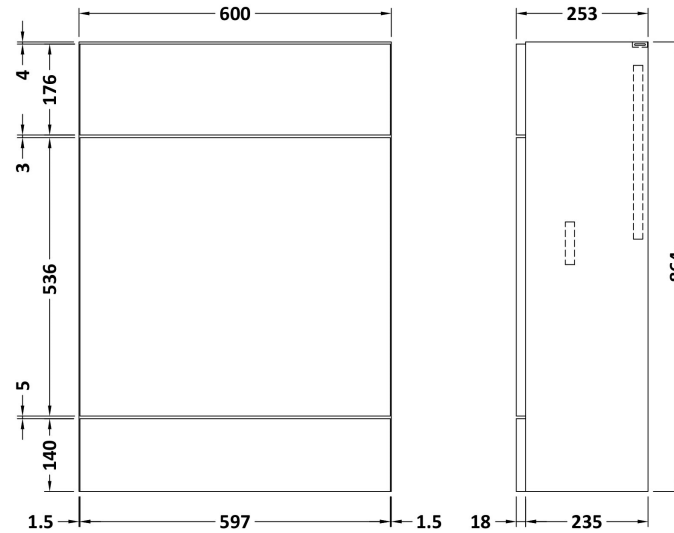

Sales Code: CBI110

Description: 1200mm Combination - Fd Option 1 - Rh

Packaging Details

Barcode: 5055275887127

Sales Code: OFF108

Description: 600 Vanity Unit (355mm Deep)

Product Dimensions

Height (mm):	864
Width (mm):	600
Depth (mm):	355
Nett Weight (kg):	20.5

Packaging Dimensions

Height (mm):	375
Width (mm):	620
Depth (mm):	900
Gross Weight (kg):	21

Packaging Data

Box Colour:	Brown Cardboard Box
Box Qty:	1
Label Size:	100 x 50
Label Colour:	Not Applicable
Label Qty:	0

Sales Code: OFF147

Description: 600 Wc Unit (255mm Deep)

Product Dimensions

Height (mm):	864
Width (mm):	600
Depth (mm):	255
Nett Weight (kg):	14

Packaging Dimensions

Height (mm):	290
Width (mm):	625
Depth (mm):	875
Gross Weight (kg):	14.5

Sales Code: PMB414R

Description: 1200 L Shaped Polymarble Basin Rh

Product Dimensions

Height (mm):	135
Width (mm):	1203
Depth (mm):	355
Nett Weight (kg):	17

Packaging Dimensions

Height (mm):	190
Width (mm):	420
Depth (mm):	1260
Gross Weight (kg):	17