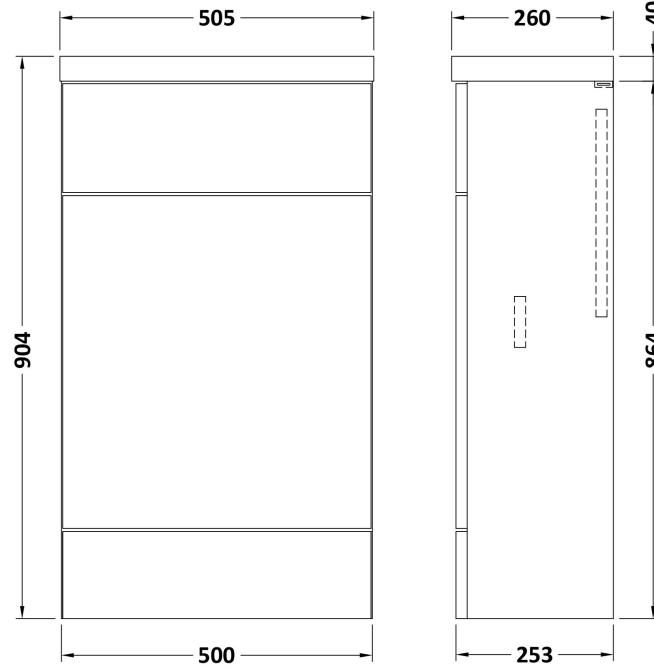

Sales Code: CBI104

Description: 500mm Compact Wc Unit & Polymarble Top

Packaging Details

Barcode: 5055275887066