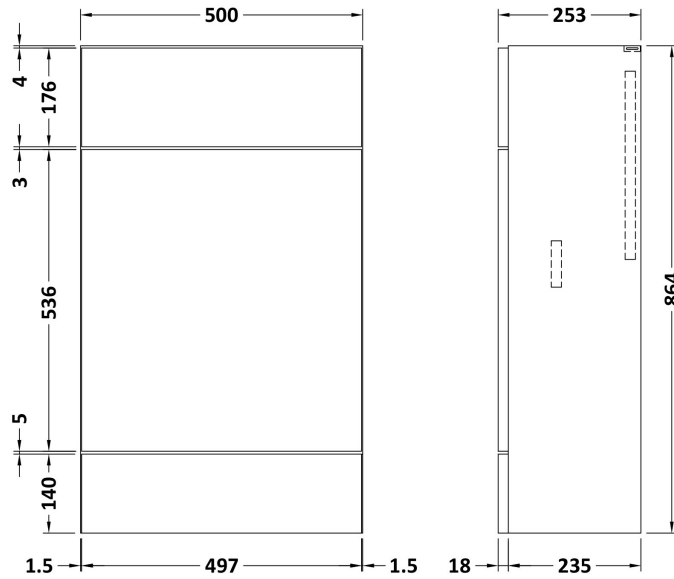

Sales Code: OFF145

Description: 500 Wc Unit (255mm Deep)

Product Dimensions

Height (mm):	864
Width (mm):	500
Depth (mm):	255
Nett Weight (kg):	11.5

Packaging Dimensions

Height (mm):	290
Width (mm):	525
Depth (mm):	875
Gross Weight (kg):	12

Packaging Data

Box Colour:	Brown Cardboard Box
Box Qty:	1
Label Size:	100 x 50
Label Colour:	Not Applicable
Label Qty:	0

Outer Box Dimensions (If Applicable)

Height (mm):	
Width (mm):	
Depth (mm):	
Gross Weight (kg):	
Barcode:	5055275816752

Sales Code: OFF141

Description: 500 Wc Unit Top 505X260

Product Dimensions

Height (mm):	18
Width (mm):	505
Depth (mm):	260
Nett Weight (kg):	2

Packaging Dimensions

Height (mm):	25
Width (mm):	525
Depth (mm):	280
Gross Weight (kg):	2

Sales Code: PMB442

Description: 500 Wc Unit Top 500X255

Product Dimensions

Height (mm):	40
Width (mm):	503
Depth (mm):	255
Nett Weight (kg):	5

Packaging Dimensions

Height (mm):	90
Width (mm):	335
Depth (mm):	555
Gross Weight (kg):	5