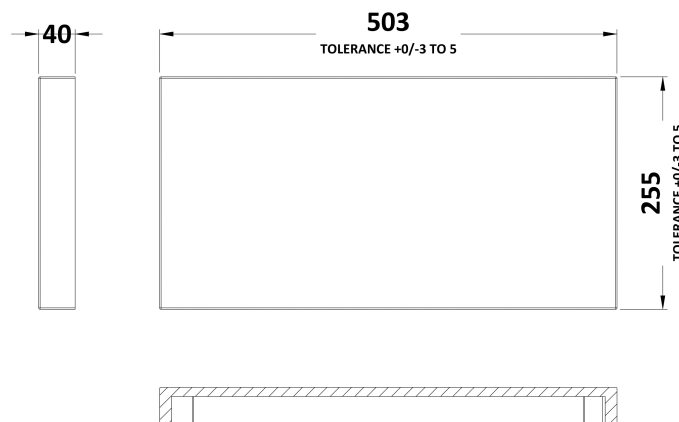

Sales Code: OFF145

Description: 500 Wc Unit (255mm Deep)

Product Dimensions

Height (mm):	864
Width (mm):	500
Depth (mm):	255
Nett Weight (kg):	11.5

Packaging Dimensions

Height (mm):	290
Width (mm):	525
Depth (mm):	875
Gross Weight (kg):	12

Sales Code: OFF141

Description: 500 Wc Unit Top 505X260

Product Dimensions

Height (mm):	18
Width (mm):	505
Depth (mm):	260
Nett Weight (kg):	2

Packaging Dimensions

Height (mm):	25
Width (mm):	525
Depth (mm):	280
Gross Weight (kg):	2

Packaging Data

Box Colour:	Brown Cardboard Box
Box Qty:	1
Label Size:	50 x 100
Label Colour:	White Label
Label Qty:	2

Outer Box Dimensions (If Applicable)

Height (mm):	
Width (mm):	
Depth (mm):	
Gross Weight (kg):	
Barcode:	5056462601113

Sales Code: PMB442

Description: 500 Wc Unit Top 500X255

Product Dimensions

Height (mm):	40
Width (mm):	503
Depth (mm):	255
Nett Weight (kg):	5

Packaging Dimensions

Height (mm):	90
Width (mm):	335
Depth (mm):	555
Gross Weight (kg):	5