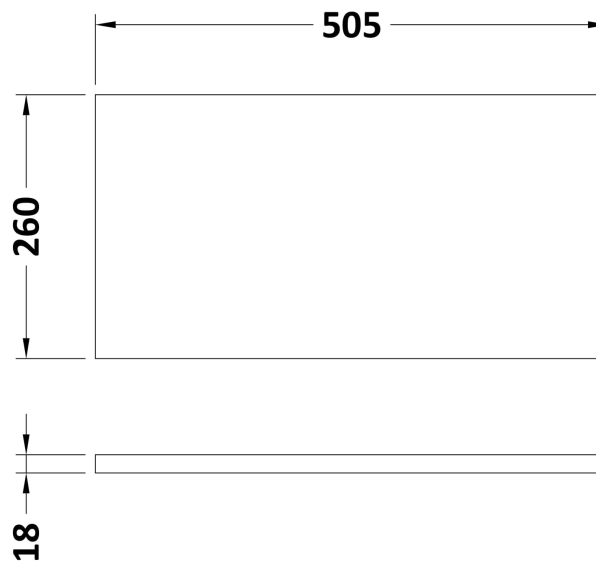

Sales Code: OFF145

Description: 500 Wc Unit (255mm Deep)

Product Dimensions

Height (mm):	864
Width (mm):	500
Depth (mm):	255
Nett Weight (kg):	11.5

Packaging Dimensions

Height (mm):	290
Width (mm):	525
Depth (mm):	875
Gross Weight (kg):	12

Packaging Data

Box Colour:	Brown Cardboard Box
Box Qty:	1
Label Size:	100 x 50
Label Colour:	Not Applicable
Label Qty:	0

Outer Box Dimensions (If Applicable)

Height (mm):	
Width (mm):	
Depth (mm):	
Gross Weight (kg):	
Barcode:	5055275816752

Sales Code: OFF141

Description: 500 Wc Unit Top 505X260

Product Dimensions

Height (mm):	18
Width (mm):	505
Depth (mm):	260
Nett Weight (kg):	2

Packaging Dimensions

Height (mm):	25
Width (mm):	525
Depth (mm):	280
Gross Weight (kg):	2

Sales Code: PMB442

Description: 500 Wc Unit Top 500X255

Product Dimensions

Height (mm):	40
Width (mm):	503
Depth (mm):	255
Nett Weight (kg):	5

Packaging Dimensions

Height (mm):	90
Width (mm):	335
Depth (mm):	555
Gross Weight (kg):	5