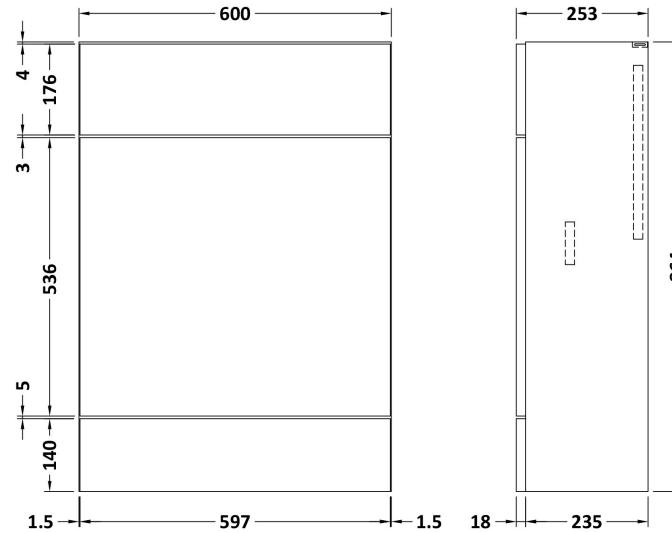

Sales Code: OFF147

Description: 600 Wc Unit (255mm Deep)

Product Dimensions

Height (mm):	864
Width (mm):	600
Depth (mm):	255
Nett Weight (kg):	14

Packaging Dimensions

Height (mm):	290
Width (mm):	625
Depth (mm):	875
Gross Weight (kg):	14.5

Packaging Data

Box Colour:	Brown Cardboard Box
Box Qty:	1
Label Size:	100 x 50
Label Colour:	Not Applicable
Label Qty:	0

Outer Box Dimensions (If Applicable)

Height (mm):	
Width (mm):	
Depth (mm):	
Gross Weight (kg):	
Barcode:	5055275816837

Sales Code: OFF142

Description: 600 Wc Unit Top 605X260

Product Dimensions

Height (mm):	18
Width (mm):	605
Depth (mm):	260
Nett Weight (kg):	2.5

Packaging Dimensions

Height (mm):	25
Width (mm):	625
Depth (mm):	280
Gross Weight (kg):	2.5

Sales Code: PMB443

Description: 600 Wc Unit Top 600X255

Product Dimensions

Height (mm):	40
Width (mm):	603
Depth (mm):	255
Nett Weight (kg):	6.5

Packaging Dimensions

Height (mm):	90
Width (mm):	335
Depth (mm):	670
Gross Weight (kg):	6.5