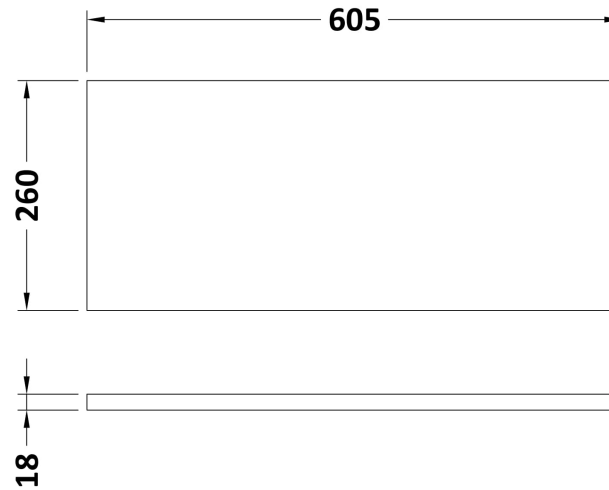

Sales Code: OFF147

Description: 600 Wc Unit (255mm Deep)

Product Dimensions

Height (mm):	864
Width (mm):	600
Depth (mm):	255
Nett Weight (kg):	14

Packaging Dimensions

Height (mm):	290
Width (mm):	625
Depth (mm):	875
Gross Weight (kg):	14.5

Packaging Data

Box Colour:	Brown Cardboard Box
Box Qty:	1
Label Size:	100 x 50
Label Colour:	Not Applicable
Label Qty:	0

Outer Box Dimensions (If Applicable)

Height (mm):	
Width (mm):	
Depth (mm):	
Gross Weight (kg):	
Barcode:	5055275816837

Sales Code: OFF142

Description: 600 Wc Unit Top 605X260

Product Dimensions

Height (mm):	18
Width (mm):	605
Depth (mm):	260
Nett Weight (kg):	2.5

Packaging Dimensions

Height (mm):	25
Width (mm):	625
Depth (mm):	280
Gross Weight (kg):	2.5

Sales Code: PMB443

Description: 600 Wc Unit Top 600X255

Product Dimensions

Height (mm):	40
Width (mm):	603
Depth (mm):	255
Nett Weight (kg):	6.5

Packaging Dimensions

Height (mm):	90
Width (mm):	335
Depth (mm):	670
Gross Weight (kg):	6.5