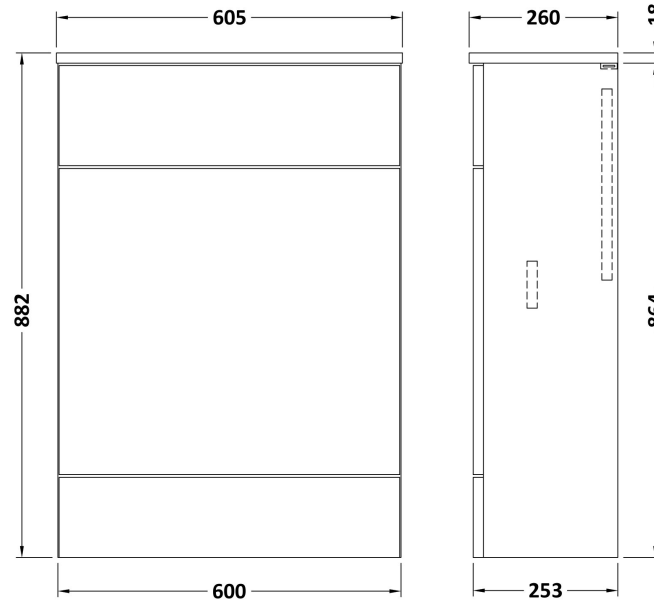

Sales Code: CBI119A

Description: 600 Wc Unit (255mm Deep)

Packaging Details

Barcode: 5056462603094