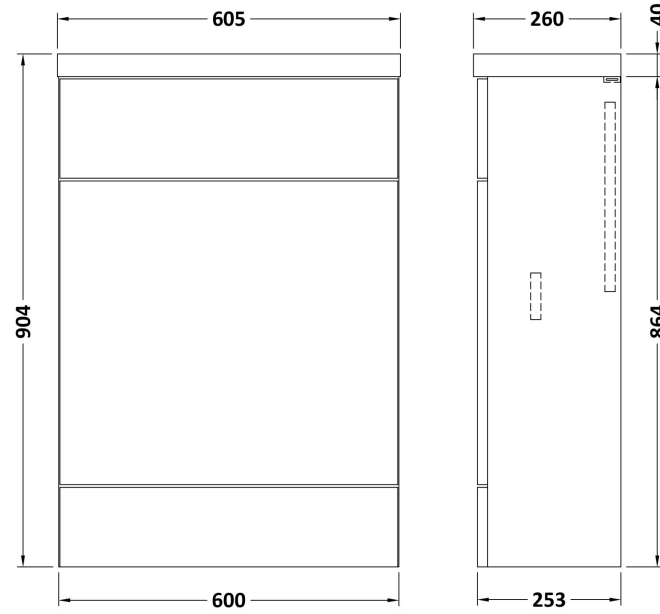

Sales Code: CBI119

Description: 600mm Compact Wc Unit & Polymarble Top

Packaging Details

Barcode: 5055275887219