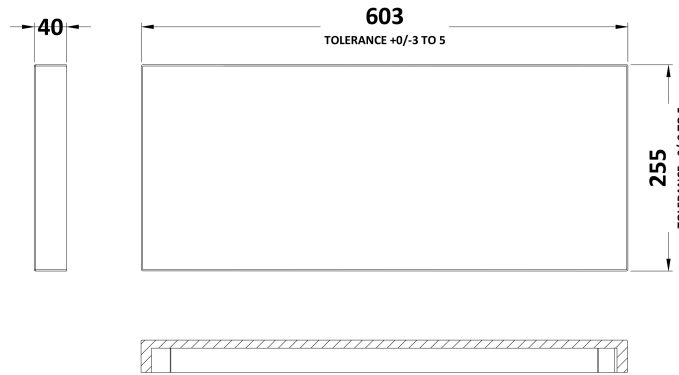

Sales Code: OFF147

Description: 600 Wc Unit (255mm Deep)

Product Dimensions

Height (mm):	864
Width (mm):	600
Depth (mm):	255
Nett Weight (kg):	14

Packaging Dimensions

Height (mm):	290
Width (mm):	625
Depth (mm):	875
Gross Weight (kg):	14.5

Sales Code: OFF142

Description: 600 Wc Unit Top 605X260

Product Dimensions

Height (mm):	18
Width (mm):	605
Depth (mm):	260
Nett Weight (kg):	2.5

Packaging Dimensions

Height (mm):	25
Width (mm):	625
Depth (mm):	280
Gross Weight (kg):	2.5

Packaging Data

Box Colour:	Brown Cardboard Box
Box Qty:	1
Label Size:	50 x 100
Label Colour:	White Label
Label Qty:	2

Outer Box Dimensions (If Applicable)

Height (mm):	
Width (mm):	
Depth (mm):	
Gross Weight (kg):	
Barcode:	5056462601144

Sales Code: PMB443

Description: 600 Wc Unit Top 600X255

Product Dimensions

Height (mm):	40
Width (mm):	603
Depth (mm):	255
Nett Weight (kg):	6.5

Packaging Dimensions

Height (mm):	90
Width (mm):	335
Depth (mm):	670
Gross Weight (kg):	6.5