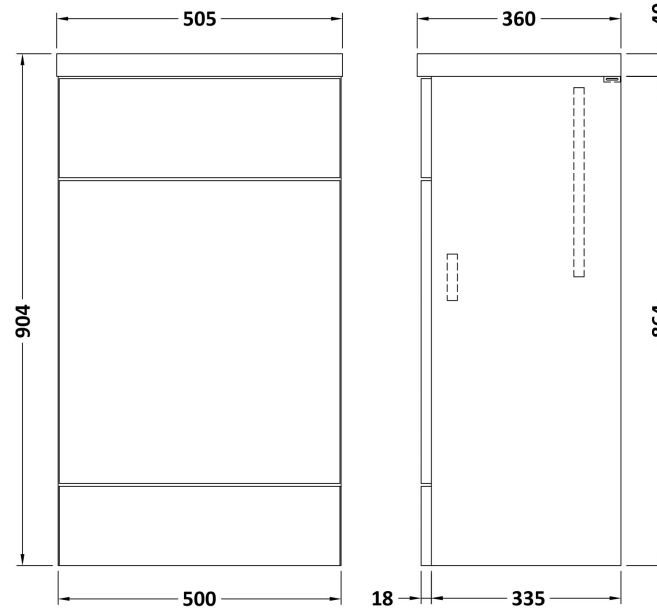

Sales Code: CBI105A

Description: 500 Wc Unit (355mm Deep)

Packaging Details

Barcode: 5056462603087

Sales Code: OFF146

Description: 500 Wc Unit (355mm Deep)

Product Dimensions

Height (mm):	864
Width (mm):	500
Depth (mm):	355
Nett Weight (kg):	14

Sales Code: OFF143

Description: 500 Wc Unit Top 505X360

Product Dimensions

Height (mm):	18
Width (mm):	505
Depth (mm):	360
Nett Weight (kg):	2

Packaging Dimensions

Height (mm):	25
Width (mm):	525
Depth (mm):	380
Gross Weight (kg):	2

Packaging Data

Box Colour:	Brown Cardboard Box
Box Qty:	1
Label Size:	50 x 100
Label Colour:	White Label
Label Qty:	2

Outer Box Dimensions (If Applicable)

Height (mm):	
Width (mm):	
Depth (mm):	
Gross Weight (kg):	
Barcode:	5056462601175

Sales Code: CBI105

Description: 500mm Fd Wc Unit & Polymarble Top

Packaging Details

Barcode: 5055275887073

Sales Code: PMB452

Description: 500 Wc Unit Top 500X355

Product Dimensions

Height (mm):	40
Width (mm):	503
Depth (mm):	355
Nett Weight (kg):	7