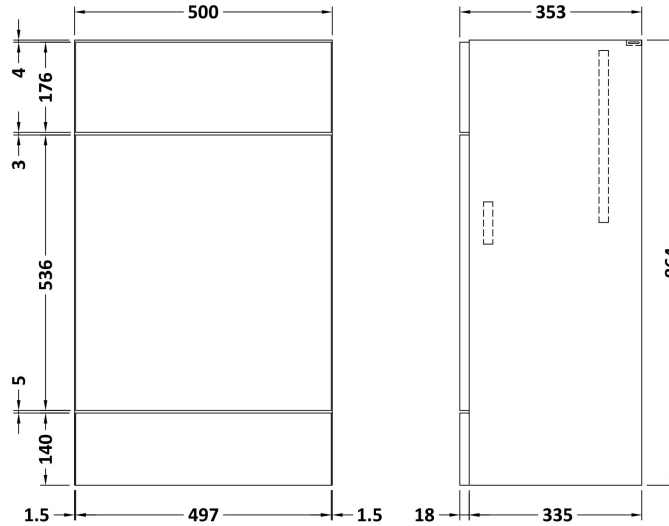

Sales Code: CBI105A

Description: 500 Wc Unit (355mm Deep)

Packaging Details

Barcode: 5056462603087

Sales Code: OFF146

Description: 500 Wc Unit (355mm Deep)

Product Dimensions

Height (mm):	864
Width (mm):	500
Depth (mm):	355
Nett Weight (kg):	14

Packaging Dimensions

Height (mm):	375
Width (mm):	520
Depth (mm):	900
Gross Weight (kg):	14.5

Packaging Data

Box Colour:	Brown Cardboard Box
Box Qty:	1
Label Size:	100 x 50
Label Colour:	Not Applicable
Label Qty:	0

Sales Code: OFF143

Description: 500 Wc Unit Top 505X360

Product Dimensions

Height (mm):	18
Width (mm):	505
Depth (mm):	360
Nett Weight (kg):	2

Packaging Dimensions

Height (mm):	25
Width (mm):	525
Depth (mm):	380
Gross Weight (kg):	2

Sales Code: CBI105

Description: 500mm Fd Wc Unit & Polymarble Top

Packaging Details

Barcode: 5055275887073

Sales Code: PMB452

Description: 500 Wc Unit Top 500X355

Product Dimensions

Height (mm):	40
Width (mm):	503
Depth (mm):	355
Nett Weight (kg):	7