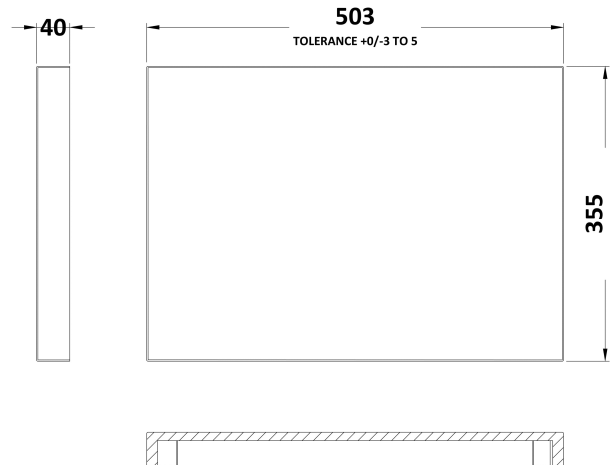

Sales Code: OFF143

Description: 500 Wc Unit Top 505X360

Product Dimensions

Height (mm):	18
Width (mm):	505
Depth (mm):	360
Nett Weight (kg):	2

Packaging Dimensions

Height (mm):	25
Width (mm):	525
Depth (mm):	380
Gross Weight (kg):	2

Sales Code: CBI105

Description: 500mm Fd Wc Unit & Polymarble Top

Packaging Details

Barcode: 5055275887073

Sales Code: PMB452

Description: 500 Wc Unit Top 500X355

Product Dimensions

Height (mm):	40
Width (mm):	503
Depth (mm):	355
Nett Weight (kg):	7

Packaging Dimensions

Height (mm):	90
Width (mm):	420
Depth (mm):	565
Gross Weight (kg):	7

Packaging Data

Box Colour:	Brown Cardboard Box - Printed
Box Qty:	1
Label Size:	100 x 50
Label Colour:	White Label
Label Qty:	2

Outer Box Dimensions (If Applicable)

Height (mm):	
Width (mm):	
Depth (mm):	
Gross Weight (kg):	
Barcode:	5055275812419

Product Details

Country of Origin:	China
Fitting Instruction:	No
Certification: CE & UKCA:	N/A
WRAS:	N/A
WRAS No:	N/A
Product Material:	Polymarble
Fixing Supplied:	No