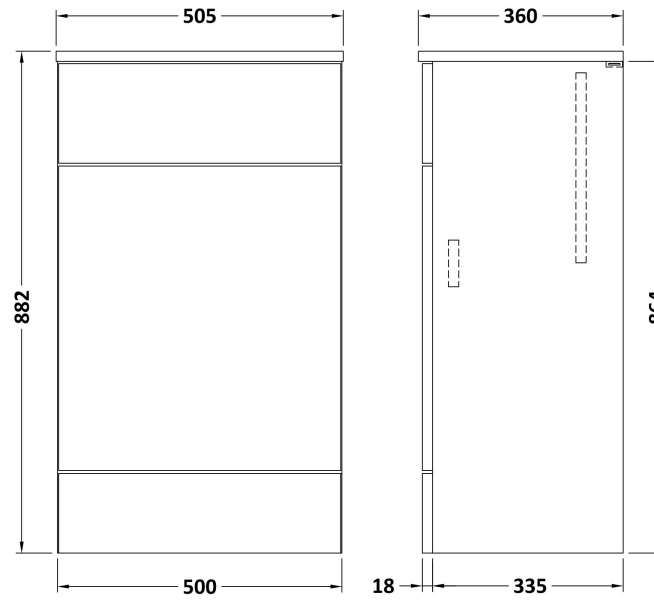

Sales Code: CBI105A

Description: 500 Wc Unit (355mm Deep)

Packaging Details

Barcode: 5056462603087

Sales Code: OFF146

Description: 500 Wc Unit (355mm Deep)

Product Dimensions

Height (mm):	864
Width (mm):	500
Depth (mm):	355
Nett Weight (kg):	14

Packaging Dimensions

Height (mm):	375
Width (mm):	520
Depth (mm):	900
Gross Weight (kg):	14.5

Packaging Data

Box Colour:	Brown Cardboard Box
Box Qty:	1
Label Size:	100 x 50
Label Colour:	Not Applicable
Label Qty:	0

Sales Code: OFF143

Description: 500 Wc Unit Top 505X360

Product Dimensions

Height (mm):	18
Width (mm):	505
Depth (mm):	360
Nett Weight (kg):	2

Packaging Dimensions

Height (mm):	25
Width (mm):	525
Depth (mm):	380
Gross Weight (kg):	2

Sales Code: CBI105

Description: 500mm Fd Wc Unit & Polymarble Top

Packaging Details

Barcode: 5055275887073

Sales Code: PMB452

Description: 500 Wc Unit Top 500X355

Product Dimensions

Height (mm):	40
Width (mm):	503
Depth (mm):	355
Nett Weight (kg):	7