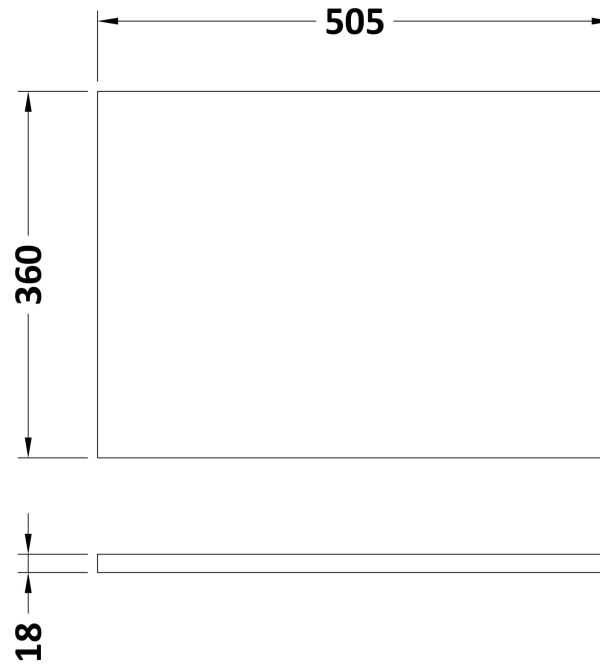

Sales Code: CBI105A

Description: 500 Wc Unit (355mm Deep)

Packaging Details

Barcode: 5056462603087

Sales Code: OFF146

Description: 500 Wc Unit (355mm Deep)

Product Dimensions

Height (mm):	864
Width (mm):	500
Depth (mm):	355
Nett Weight (kg):	14

Packaging Dimensions

Height (mm):	375
Width (mm):	520
Depth (mm):	900
Gross Weight (kg):	14.5

Packaging Data

Box Colour:	Brown Cardboard Box
Box Qty:	1
Label Size:	100 x 50
Label Colour:	Not Applicable
Label Qty:	0

Sales Code: OFF143

Description: 500 Wc Unit Top 505X360

Product Dimensions

Height (mm):	18
Width (mm):	505
Depth (mm):	360
Nett Weight (kg):	2

Packaging Dimensions

Height (mm):	25
Width (mm):	525
Depth (mm):	380
Gross Weight (kg):	2

Packaging Data

Box Colour:	Brown Cardboard Box
Box Qty:	1
Label Size:	50 x 100
Label Colour:	White Label
Label Qty:	2

Outer Box Dimensions (If Applicable)

Height (mm):	
Width (mm):	
Depth (mm):	
Gross Weight (kg):	
Barcode:	5056462601175