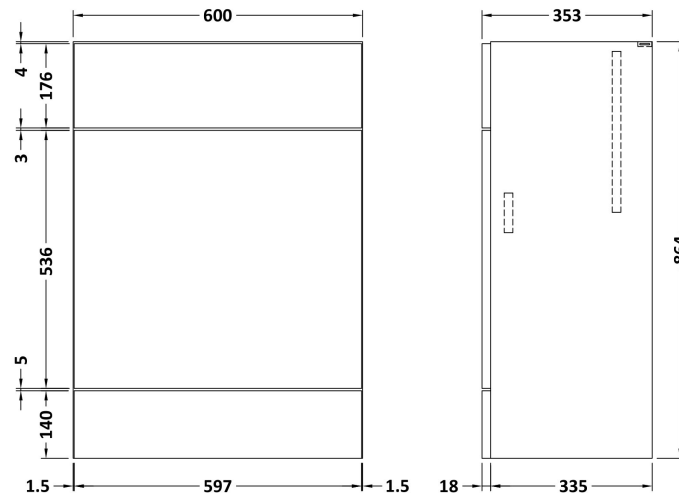

### Product Dimensions

Height (mm):	864
Width (mm):	600
Depth (mm):	355
Nett Weight (kg):	15.5

### Packaging Dimensions

Height (mm):	375
Width (mm):	620
Depth (mm):	900
Gross Weight (kg):	16

### Product Dimensions

Height (mm):	18
Width (mm):	605
Depth (mm):	360
Nett Weight (kg):	2.5

### Packaging Dimensions

Height (mm):	25
Width (mm):	625
Depth (mm):	380
Gross Weight (kg):	2.5