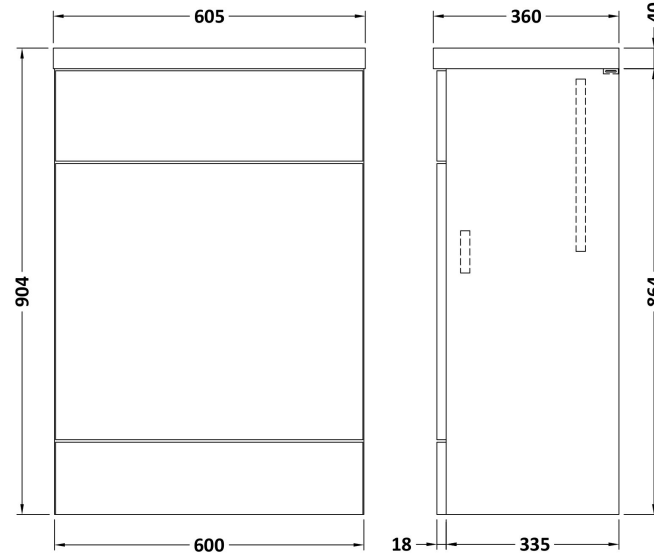

Sales Code: CBI120

Description: 600mm Fd Wc Unit & Polymarble Top

Packaging Details

Barcode: 5055275887226