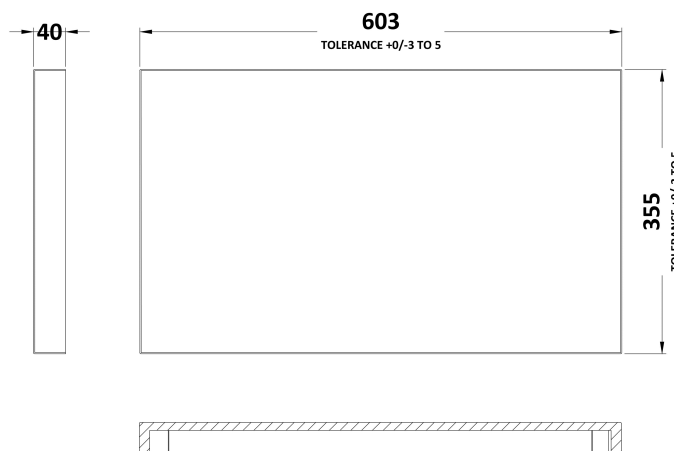

### Outer Box Dimensions (If Applicable)

Height (mm):	
Width (mm):	
Depth (mm):	
Gross Weight (kg):	
Barcode:	5055275820285

### Outer Box Dimensions (If Applicable)

Height (mm):	
Width (mm):	
Depth (mm):	
Gross Weight (kg):	
Barcode:	5056462601205

**Sales Code:** CBI120

**Description:** 600mm Fd Wc Unit & Polymarble Top

**Packaging Details**

Barcode: 5055275887226

Sales Code: PMB453

Description: 600 Wc Unit Top 600X355

**Product Dimensions**

Height (mm):	40
Width (mm):	603
Depth (mm):	355
Nett Weight (kg):	8

**Packaging Dimensions**

Height (mm):	90
Width (mm):	420
Depth (mm):	670
Gross Weight (kg):	8

**Packaging Data**

Box Colour:	Brown Cardboard Box - Printed
Box Qty:	1
Label Size:	100 x 50
Label Colour:	White Label
Label Qty:	2