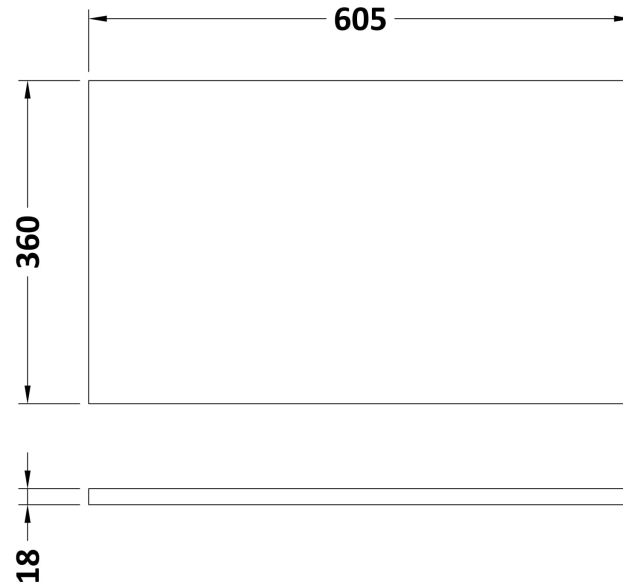

### Product Dimensions

Height (mm):	864
Width (mm):	600
Depth (mm):	355
Nett Weight (kg):	15.5

### Packaging Dimensions

Height (mm):	375
Width (mm):	620
Depth (mm):	900
Gross Weight (kg):	16

### Outer Box Dimensions (If Applicable)

Height (mm):	
Width (mm):	
Depth (mm):	
Gross Weight (kg):	
Barcode:	5055275820285

### Product Dimensions

Height (mm):	18
Width (mm):	605
Depth (mm):	360
Nett Weight (kg):	2.5