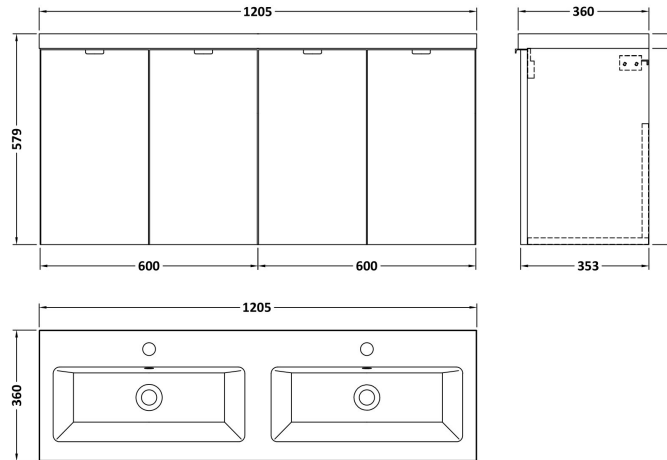

Sales Code: CBI133A

Description: 1200 Wh 4-Door Vanity W/Double Basin

Packaging Details

Barcode: 5056211888956