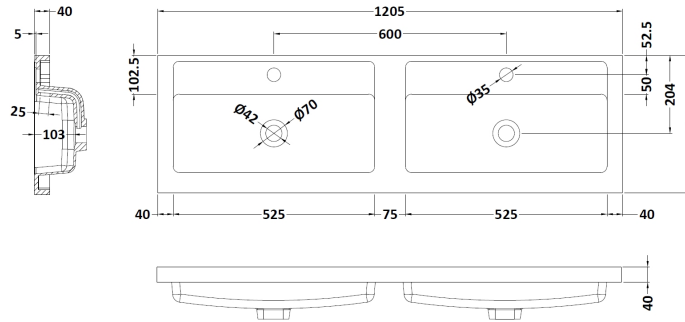

Sales Code: OFF166

Description: 600 Wall Hung 2-Door

Product Dimensions

Height (mm):	540
Width (mm):	600
Depth (mm):	353
Nett Weight (kg):	13

Packaging Dimensions

Height (mm):	375
Width (mm):	625
Depth (mm):	560
Gross Weight (kg):	13.5

Packaging Data

Box Colour:	Brown Cardboard Box
Box Qty:	1
Label Size:	x
Label Colour:	White Label
Label Qty:	0

Outer Box Dimensions (If Applicable)

Height (mm):	
Width (mm):	
Depth (mm):	
Gross Weight (kg):	
Barcode:	5056211816478

Sales Code: PMB425

Description: Double Polymarble Basin 1205 X 360

Product Dimensions

Height (mm):	450
Width (mm):	1205
Depth (mm):	157
Nett Weight (kg):	18.12

Packaging Dimensions

Height (mm):	100
Width (mm):	1205
Depth (mm):	360
Gross Weight (kg):	18.12

Packaging Data

Box Colour:	Brown Cardboard Box - Printed
Box Qty:	1
Label Size:	100 x 50
Label Colour:	White Label
Label Qty:	2

Outer Box Dimensions (If Applicable)

Height (mm):	
Width (mm):	
Depth (mm):	
Gross Weight (kg):	
Barcode:	5056211815143