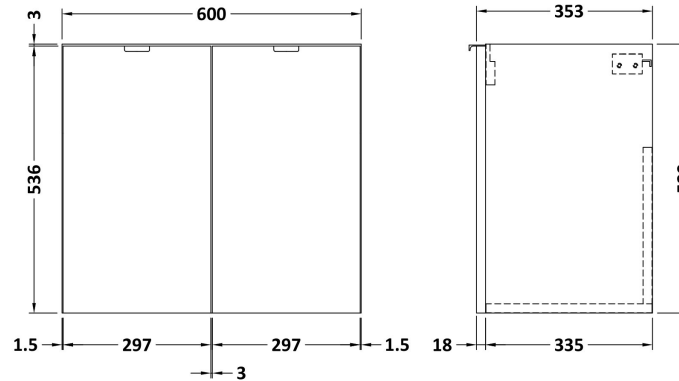

Sales Code: OFF166

Description: 600 Wall Hung 2-Door

Product Dimensions

Height (mm):	540
Width (mm):	600
Depth (mm):	353
Nett Weight (kg):	13

Packaging Dimensions

Height (mm):	375
Width (mm):	625
Depth (mm):	560
Gross Weight (kg):	13.5

Packaging Data

Box Colour:	Brown Cardboard Box
Box Qty:	1
Label Size:	x
Label Colour:	White Label
Label Qty:	0

Outer Box Dimensions (If Applicable)

Height (mm):	
Width (mm):	
Depth (mm):	
Gross Weight (kg):	
Barcode:	5056211816478

Sales Code: PMB425

Description: Double Polymarble Basin 1205 X 360

Product Dimensions

Height (mm):	450
Width (mm):	1205
Depth (mm):	157
Nett Weight (kg):	18.12

Packaging Dimensions

Height (mm):	100
Width (mm):	1205
Depth (mm):	360
Gross Weight (kg):	18.12

Packaging Data

Box Colour:	Brown Cardboard Box - Printed
Box Qty:	1
Label Size:	100 x 50
Label Colour:	White Label
Label Qty:	2

Outer Box Dimensions (If Applicable)

Height (mm):	
Width (mm):	
Depth (mm):	
Gross Weight (kg):	
Barcode:	5056211815143