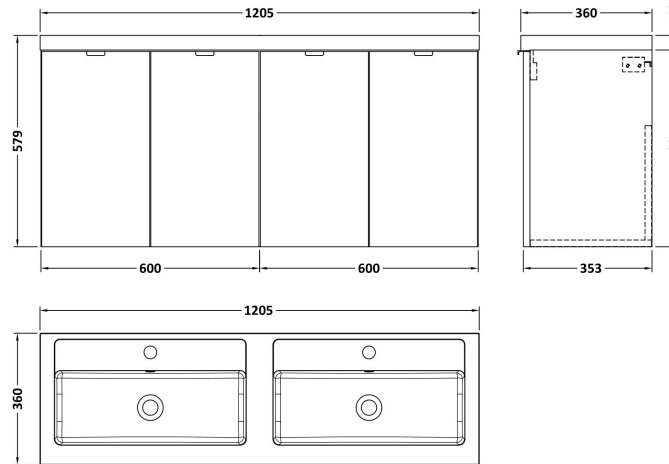

Sales Code: CBI133

Description: 1200 Wh 4-Door Vanity W/Double Basin

Packaging Details

Barcode: 5056211816737