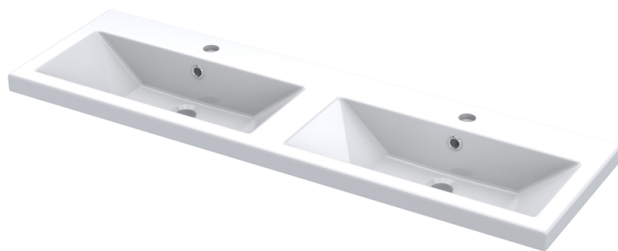

Sales Code: CBI133

Description: 1200 Wh 4-Door Vanity W/Double Basin

Packaging Details

Barcode: 5056211816737

Sales Code: CBI133A

Description: 1200 Wh 4-Door Vanity W/Double Basin

Packaging Details

Barcode: 5056211888956

Sales Code: PMB425

Description: Double Polymarble Basin 1205 X 360

Product Dimensions

Height (mm):	450
Width (mm):	1205
Depth (mm):	157
Nett Weight (kg):	18.12

Packaging Dimensions

Height (mm):	100
Width (mm):	1205
Depth (mm):	360
Gross Weight (kg):	18.12

Basins: Tap Hole: Two Tapholes Chain Stay Hole: No
Template: Not Required Waste Type Req: Slotted
Overflow Inc: Yes Overflow Cover: Yes
Inner Bowl Depth (mm):

Sales Code: CBM425

Description: Double Ceramic Basin 1208X358