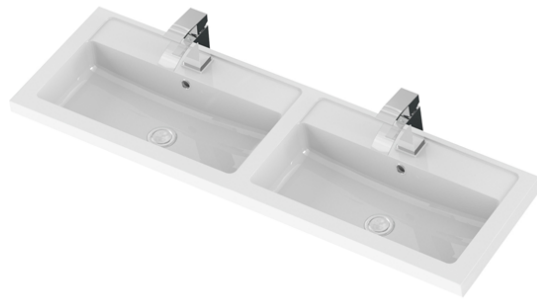

Sales Code: CBI133

Description: 1200 Wh 4-Door Vanity W/Double Basin

Packaging Details

Barcode: 5056211816737

Sales Code: CBI133A

Description: 1200 Wh 4-Door Vanity W/Double Basin

Packaging Details

Barcode: 5056211888956

Sales Code: OFF166

Description: 600 Wall Hung 2-Door

Product Dimensions

Height (mm):	540
Width (mm):	600
Depth (mm):	353
Nett Weight (kg):	13

Packaging Dimensions

Height (mm):	375
Width (mm):	625
Depth (mm):	560
Gross Weight (kg):	13.5

Product Details

Country of Origin:	China
Fitting Instruction:	No
CE & UKCA:	N/A
FSC Certified Materials:	Yes
Colour:	Gloss White
Construction Method:	Cam & Wood Dowel
Construction Type:	Rigid
Cabinet Finish:	MFC Painted Gloss
Fascia Finish:	MFC Painted Gloss
Cabinet Thickness (mm):	16
Fascia Thickness (mm):	18
Drawer Included:	No
Drawer Type:	Not Applicable
No of Shelves:	0
Hinge Type:	95 Degree Clip-On Soft Close
Hinge Included:	Yes, Supplied
Adjustable Legs:	No, Not Required
Fixings Included:	Yes
Handle Style:	Modern
Waste Shroud:	No
Handle Included:	Yes, Supplied
Handle Type:	Wrapover

Sales Code: PMB425

Description: Double Polymarble Basin 1205 X 360

Product Dimensions

Height (mm):	450
Width (mm):	1205
Depth (mm):	157
Nett Weight (kg):	18.12

Packaging Dimensions

Height (mm):	100
Width (mm):	1205
Depth (mm):	360
Gross Weight (kg):	18.12