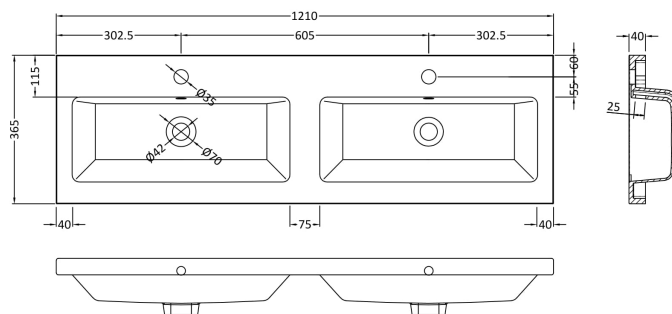

Sales Code: CBM425

Description: Double Ceramic Basin 1208X358

Product Dimensions

Height (mm):	360
Width (mm):	1205
Depth (mm):	140
Nett Weight (kg):	25.3

Packaging Dimensions

Height (mm):	205
Width (mm):	1270
Depth (mm):	470
Gross Weight (kg):	25.3

Packaging Data

Box Colour:	Brown Cardboard Box - Printed
Box Qty:	1
Label Size:	100 x 50
Label Colour:	White Label
Label Qty:	2

Outer Box Dimensions (If Applicable)

Height (mm):	
Width (mm):	
Depth (mm):	
Gross Weight (kg):	
Barcode:	5056211875840

Product Details

Country of Origin:	China
Fitting Instruction:	No
Certification: CE & UKCA: No	WRAS: N/A WRAS No: N/A
Product Material:	Vitreous China
Fixing Supplied:	No

Pans/Bidets: Trap Style: Not Applicable Includes Seat: Not Applicable

Seats: Seat Type: Not Applicable Material: Not Applicable
Function: Not Applicable Hinge Type: Not Applicable
Hinge Material: Not Applicable

Cisterns: Operating Type: Not Applicable Fittings: Not Applicable
Lever Type: Not Applicable

Basins: Tap Hole: Two Tapholes Chain Stay Hole: No
Template: Not Required Waste Type Req: Slotted
Overflow Inc: Yes Overflow Cover: Yes
Inner Bowl Depth (mm):