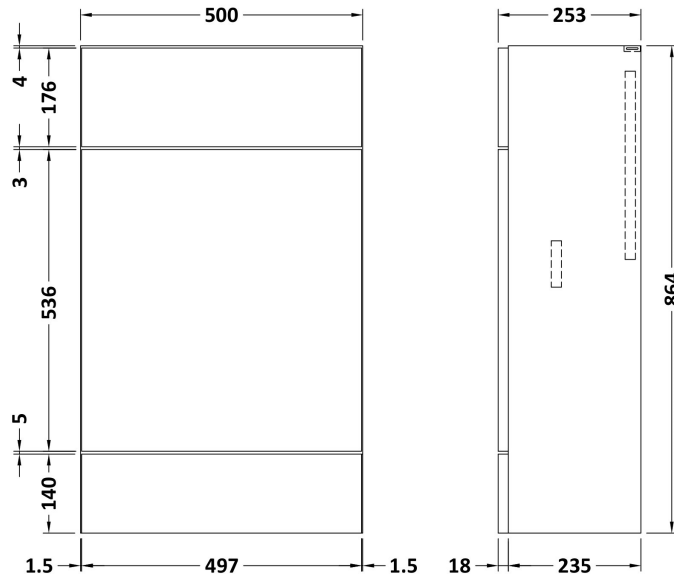

Sales Code: CBI101

Description: 1100mm Combination - Compact

Packaging Details

Barcode: 5055275887035

Sales Code: OFF107

Description: 600 Vanity Unit (255mm Deep)

Product Dimensions

Height (mm):	864
Width (mm):	600
Depth (mm):	255
Nett Weight (kg):	17

Packaging Dimensions

Height (mm):	290
Width (mm):	625
Depth (mm):	875
Gross Weight (kg):	17.5

Packaging Data

Box Colour:	Brown Cardboard Box
Box Qty:	1
Label Size:	100 x 50
Label Colour:	Not Applicable
Label Qty:	0

Sales Code: OFF145

Description: 500 Wc Unit (255mm Deep)

Product Dimensions

Height (mm):	864
Width (mm):	500
Depth (mm):	255
Nett Weight (kg):	11.5

Packaging Dimensions

Height (mm):	290
Width (mm):	525
Depth (mm):	875
Gross Weight (kg):	12

Sales Code: OFF191

Description: 1.25M Continuous Plinth (1250X140x18mm)

Product Dimensions

Height (mm):	1250
Width (mm):	145
Depth (mm):	18
Nett Weight (kg):	2

Packaging Dimensions

Height (mm):	20
Width (mm):	150
Depth (mm):	1260
Gross Weight (kg):	2