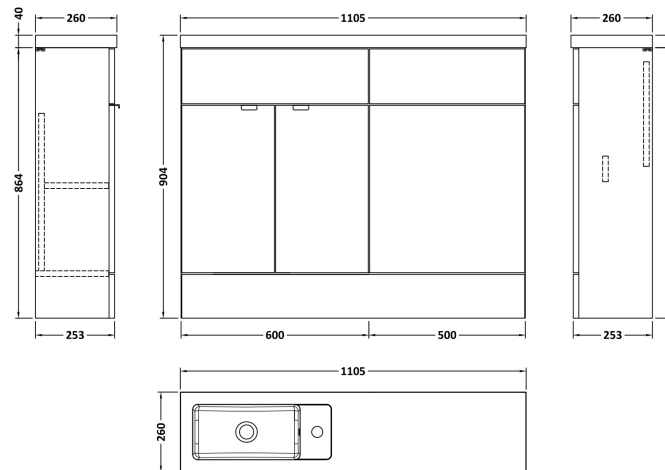

Sales Code: CBI101

Description: 1100mm Combination - Compact

Packaging Details

Barcode: 5055275887035

Sales Code: OFF107

Description: 600 Vanity Unit (255mm Deep)

Product Dimensions

Height (mm):	864
Width (mm):	600
Depth (mm):	255
Nett Weight (kg):	17

Packaging Dimensions

Height (mm):	290
Width (mm):	625
Depth (mm):	875
Gross Weight (kg):	17.5

Packaging Data

Box Colour:	Brown Cardboard Box
Box Qty:	1
Label Size:	100 x 50
Label Colour:	Not Applicable
Label Qty:	0

Sales Code: OFF145

Description: 500 Wc Unit (255mm Deep)

Product Dimensions

Height (mm):	864
Width (mm):	500
Depth (mm):	255
Nett Weight (kg):	11.5

Packaging Dimensions

Height (mm):	290
Width (mm):	525
Depth (mm):	875
Gross Weight (kg):	12

Sales Code: OFF191

Description: 1.25M Continuous Plinth (1250X140x18mm)

Product Dimensions

Height (mm):	1250
Width (mm):	145
Depth (mm):	18
Nett Weight (kg):	2

Packaging Dimensions

Height (mm):	20
Width (mm):	150
Depth (mm):	1260
Gross Weight (kg):	2