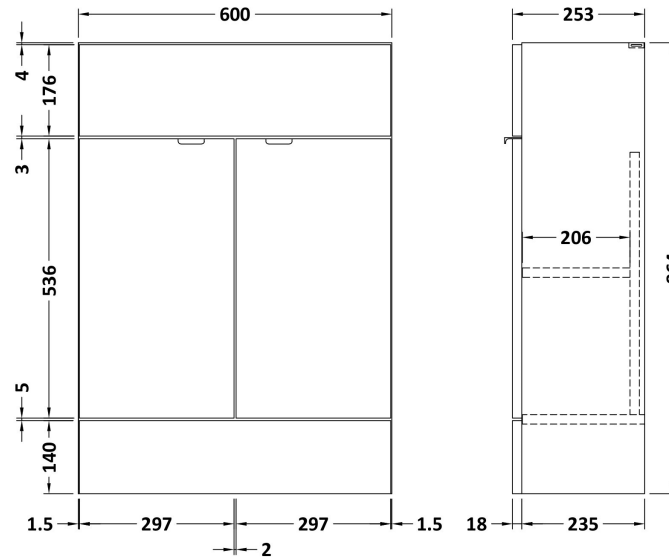

Sales Code: CBI101

Description: 1100mm Combination - Compact

Packaging Details

Barcode: 5055275887035

Sales Code: OFF107

Description: 600 Vanity Unit (255mm Deep)

Product Dimensions

Height (mm):	864
Width (mm):	600
Depth (mm):	255
Nett Weight (kg):	17

Packaging Dimensions

Height (mm):	290
Width (mm):	625
Depth (mm):	875
Gross Weight (kg):	17.5

Packaging Data

Box Colour:	Brown Cardboard Box
Box Qty:	1
Label Size:	100 x 50
Label Colour:	Not Applicable
Label Qty:	0

Sales Code: OFF145

Description: 500 Wc Unit (255mm Deep)

Product Dimensions

Height (mm):	864
Width (mm):	500
Depth (mm):	255
Nett Weight (kg):	11.5

Packaging Dimensions

Height (mm):	290
Width (mm):	525
Depth (mm):	875
Gross Weight (kg):	12

Sales Code: OFF191

Description: 1.25M Continuous Plinth (1250X140x18mm)

Product Dimensions

Height (mm):	1250
Width (mm):	145
Depth (mm):	18
Nett Weight (kg):	2

Packaging Dimensions

Height (mm):	20
Width (mm):	150
Depth (mm):	1260
Gross Weight (kg):	2