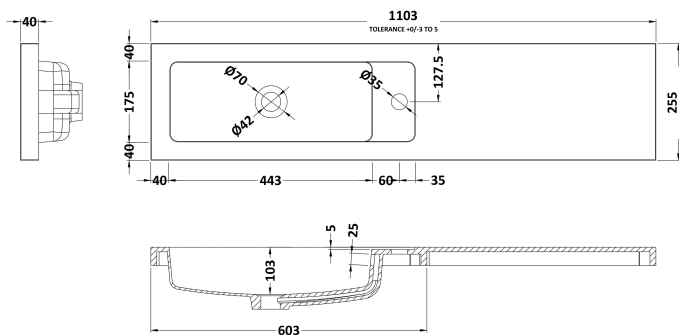

Sales Code: OFF145

Description: 500 Wc Unit (255mm Deep)

Product Dimensions

Height (mm):	864
Width (mm):	500
Depth (mm):	255
Nett Weight (kg):	11.5

Packaging Dimensions

Height (mm):	290
Width (mm):	525
Depth (mm):	875
Gross Weight (kg):	12

Sales Code: OFF191

Description: 1.25M Continuous Plinth (1250X140x18mm)

Product Dimensions

Height (mm):	1250
Width (mm):	145
Depth (mm):	18
Nett Weight (kg):	2

Packaging Dimensions

Height (mm):	20
Width (mm):	150
Depth (mm):	1260
Gross Weight (kg):	2

Packaging Data

Box Colour:	Brown Cardboard Box
Box Qty:	1
Label Size:	100 x 50
Label Colour:	Not Applicable
Label Qty:	0

Outer Box Dimensions (If Applicable)

Height (mm):	
Width (mm):	
Depth (mm):	
Gross Weight (kg):	
Barcode:	5055275828366

Sales Code: PMB403

Description: 1100 Straight Polymarble Basin

Product Dimensions

Height (mm):	135
Width (mm):	1103
Depth (mm):	255
Nett Weight (kg):	13

Packaging Dimensions

Height (mm):	190
Width (mm):	320
Depth (mm):	1160
Gross Weight (kg):	13