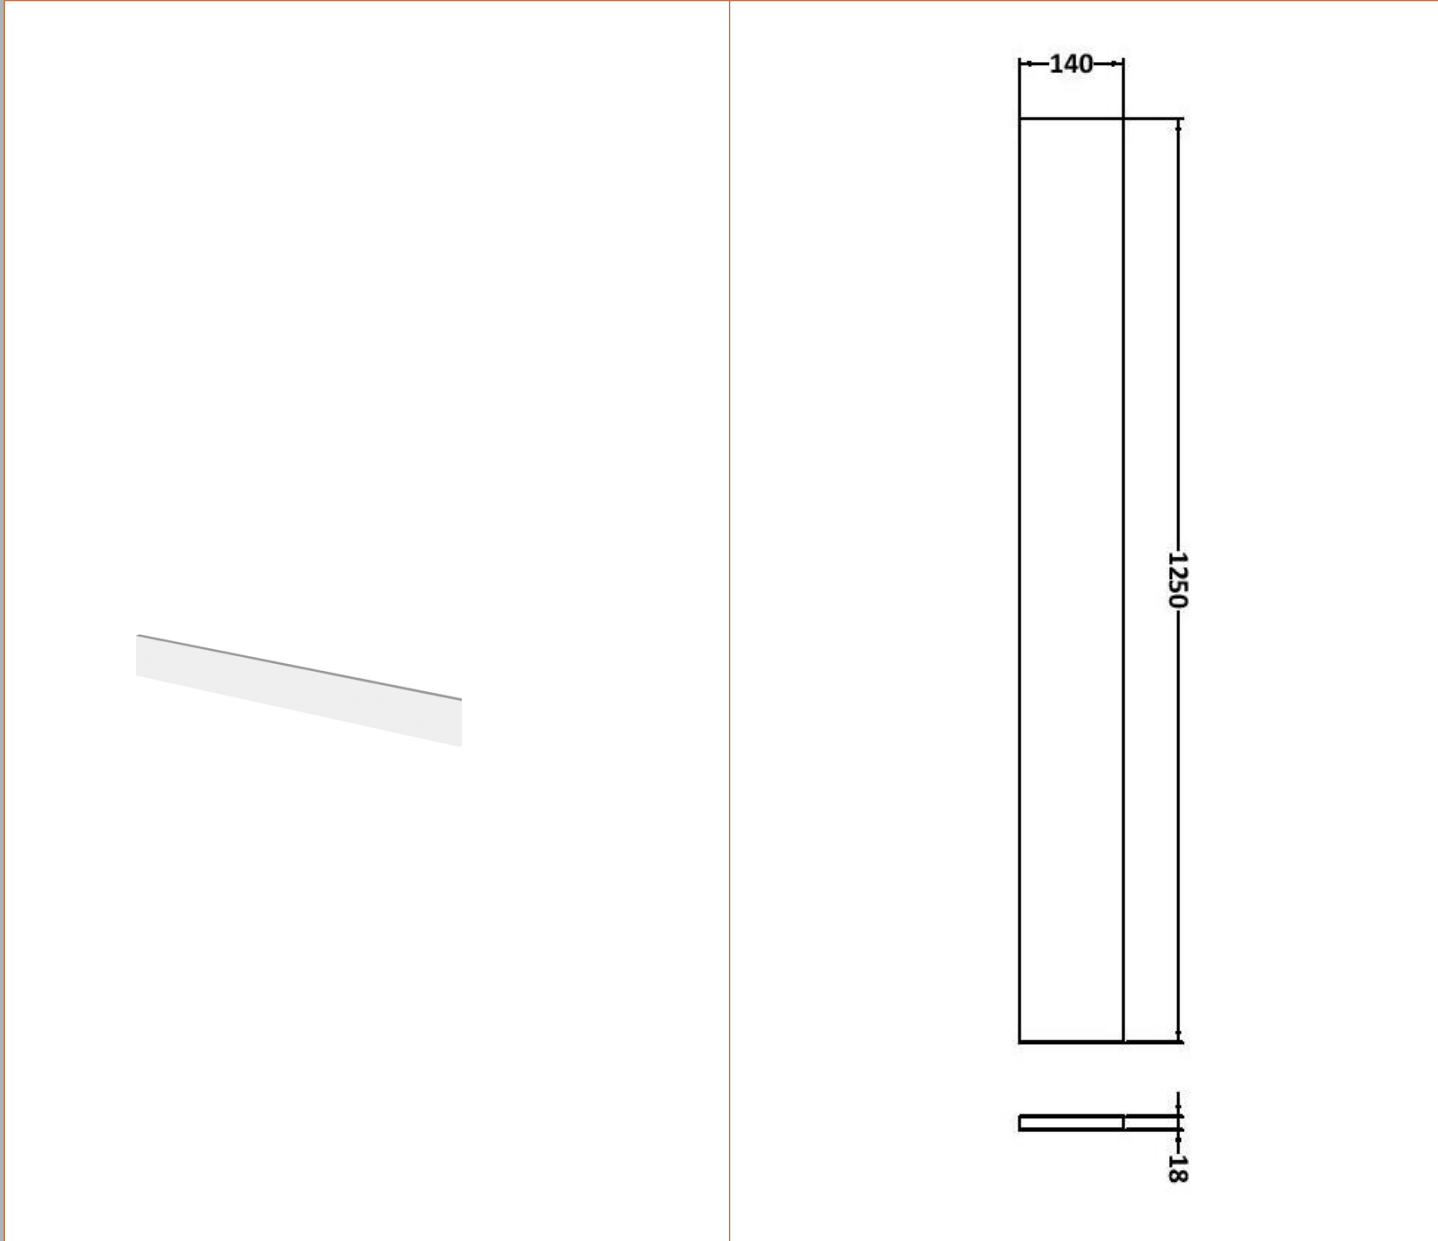

Sales Code: OFF145

Description: 500 Wc Unit (255mm Deep)

Product Dimensions

Height (mm):	864
Width (mm):	500
Depth (mm):	255
Nett Weight (kg):	11.5

Packaging Dimensions

Height (mm):	290
Width (mm):	525
Depth (mm):	875
Gross Weight (kg):	12

Packaging Data

Box Colour:	Brown Cardboard Box
Box Qty:	1
Label Size:	100 x 50
Label Colour:	Not Applicable
Label Qty:	0

Outer Box Dimensions (If Applicable)

Height (mm):	
Width (mm):	
Depth (mm):	
Gross Weight (kg):	
Barcode:	5055275816752

Sales Code: OFF191

Description: 1.25M Continuous Plinth (1250X140x18mm)

Product Dimensions

Height (mm):	1250
Width (mm):	145
Depth (mm):	18
Nett Weight (kg):	2

Packaging Dimensions

Height (mm):	20
Width (mm):	150
Depth (mm):	1260
Gross Weight (kg):	2

Sales Code: PMB403

Description: 1100 Straight Polymarble Basin

Product Dimensions

Height (mm):	135
Width (mm):	1103
Depth (mm):	255
Nett Weight (kg):	13

Packaging Dimensions

Height (mm):	190
Width (mm):	320
Depth (mm):	1160
Gross Weight (kg):	13