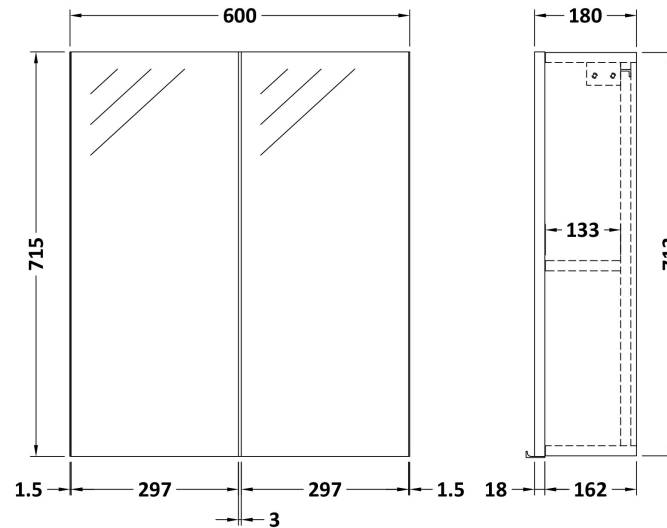

Sales Code: OFF117

Description: 600 Mirror Cab-50/50 Split (180mm Deep)

Product Dimensions

Height (mm):	715
Width (mm):	600
Depth (mm):	182
Nett Weight (kg):	21

Packaging Dimensions

Height (mm):	735
Width (mm):	620
Depth (mm):	202
Gross Weight (kg):	21

Packaging Data

Box Colour:	Brown Cardboard Box
Box Qty:	1
Label Size:	100 x 50
Label Colour:	Not Applicable
Label Qty:	0

Outer Box Dimensions (If Applicable)

Height (mm):	
Width (mm):	
Depth (mm):	
Gross Weight (kg):	
Barcode:	5055275826911

Product Details

Country of Origin:	China
Fitting Instruction:	No
CE & UKCA:	No
FSC Certified Materials:	Yes
Colour:	Gloss White
Construction Method:	Cam & Wood Dowel
Construction Type:	Rigid
Cabinet Finish:	MFC Painted Gloss
Fascia Finish:	Mdf Painted Gloss
Cabinet Thickness (mm):	16
Fascia Thickness (mm):	18
Drawer Included:	No
Drawer Type:	Not Applicable
No of Shelves:	1
Hinge Type:	95 Degree Clip-On Soft Close
Hinge Included:	Yes
Adjustable Legs:	No
Fixings Included:	Yes
Handle Style:	Not Applicable
Waste Shroud:	No
Handle Included:	No
Handle Type:	Handleless