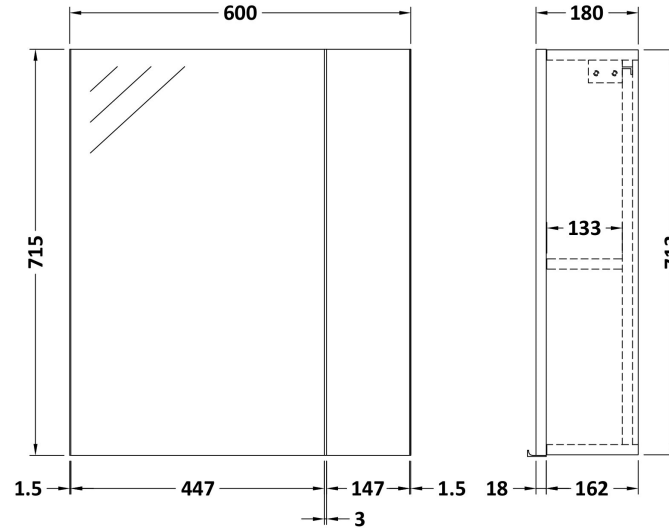

Sales Code: OFF118

Description: 600 Mirror Cab-75/25 Split (180mm Deep)

Product Dimensions

Height (mm):	715
Width (mm):	600
Depth (mm):	182
Nett Weight (kg):	20

Packaging Dimensions

Height (mm):	202
Width (mm):	620
Depth (mm):	735
Gross Weight (kg):	20

Packaging Data

Box Colour:	Brown Cardboard Box
Box Qty:	1
Label Size:	100 x 50
Label Colour:	Not Applicable
Label Qty:	0

Outer Box Dimensions (If Applicable)

Height (mm):	
Width (mm):	
Depth (mm):	
Gross Weight (kg):	
Barcode:	5055275826935

Product Details

Country of Origin:	China
Fitting Instruction:	No
CE & UKCA:	No
FSC Certified Materials:	Yes
Colour:	Gloss White
Construction Method:	Cam & Wood Dowel
Construction Type:	Rigid
Cabinet Finish:	MFC Painted Gloss
Fascia Finish:	Mdf Painted Gloss
Cabinet Thickness (mm):	16
Fascia Thickness (mm):	18
Drawer Included:	No
Drawer Type:	Not Applicable
No of Shelves:	1
Hinge Type:	95 Degree Clip-On Soft Close
Hinge Included:	Yes
Adjustable Legs:	No
Fixings Included:	Yes
Handle Style:	Not Applicable
Waste Shroud:	No
Handle Included:	No
Handle Type:	Handleless