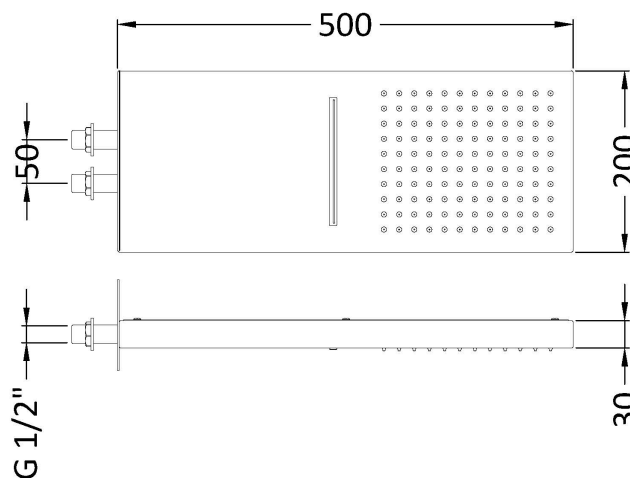

Sales Code: HEAD48

Description: Fixed Head With Waterblade

### Product Dimensions

Length (mm):	
Width (mm):	200
Height (mm):	100
Depth (mm):	500
Nett Weight (kg):	4.14

### Packaging Dimensions

Length (mm):	575
Width (mm):	50
Height (mm):	215
Gross Weight (kg):	4.14

### Outer Box Dimensions (If Applicable)

Length (mm):	
Width (mm):	
Height (mm):	
Depth (mm):	
Gross Weight (kg):	21
Barcode:	5055369013876