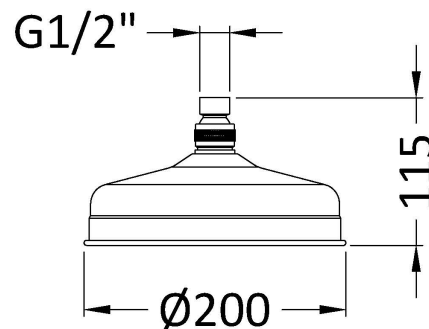

Sales Code: HEAD21

Description: 8" Apron Fixed Head 195mm Diameter

**Product Dimensions**

Length (mm):	
Width (mm):	200
Height (mm):	115
Depth (mm):	200
Nett Weight (kg):	0.3

**Packaging Dimensions**

Length (mm):	210
Width (mm):	200
Height (mm):	80
Gross Weight (kg):	0.8

**Packaging Data**

Box Colour:	White Cardboard Box
Box Qty:	1
Label Size:	100 x 50
Label Colour:	White Label
Label Qty:	2

**Outer Box Dimensions (If Applicable)**

Length (mm):	
Width (mm):	225
Height (mm):	435
Depth (mm):	450
Gross Weight (kg):	8
Barcode:	5055146185895

**Product Details**

Country of Origin:	China
Fitting Instruction:	No
Product Material:	Brass
Mount Type:	Surface, Wall
Outlet Elbow Supplied:	No
Easy Clean:	No
Head Included:	Yes
Handset Included:	No
Body Jets Included:	Not Applicable
No of Body Jets:	Not Applicable
Operating Pressure (bar):	0.5
Valve/Cartridge Type:	Not Applicable
Flow Rates (L/min):	0.1 bar: N/A 0.5 bar: N/A 1 bar: N/A 2 bar: N/A 3 bar: N/A
TMV2 Approved:	No Approval No: N/A
TMV3 Approved:	No Approval No: N/A
WRAS Approved:	No Approval No: N/A
Head Function:	Single
Handset Function:	Not Applicable
Body Jet Info:	Not Applicable
Pipe Size:	Not Applicable
Pipe Centres:	N/A
Colour/Finish:	Chrome
Hose Included:	Not Applicable
No. of Outlets:	N/A