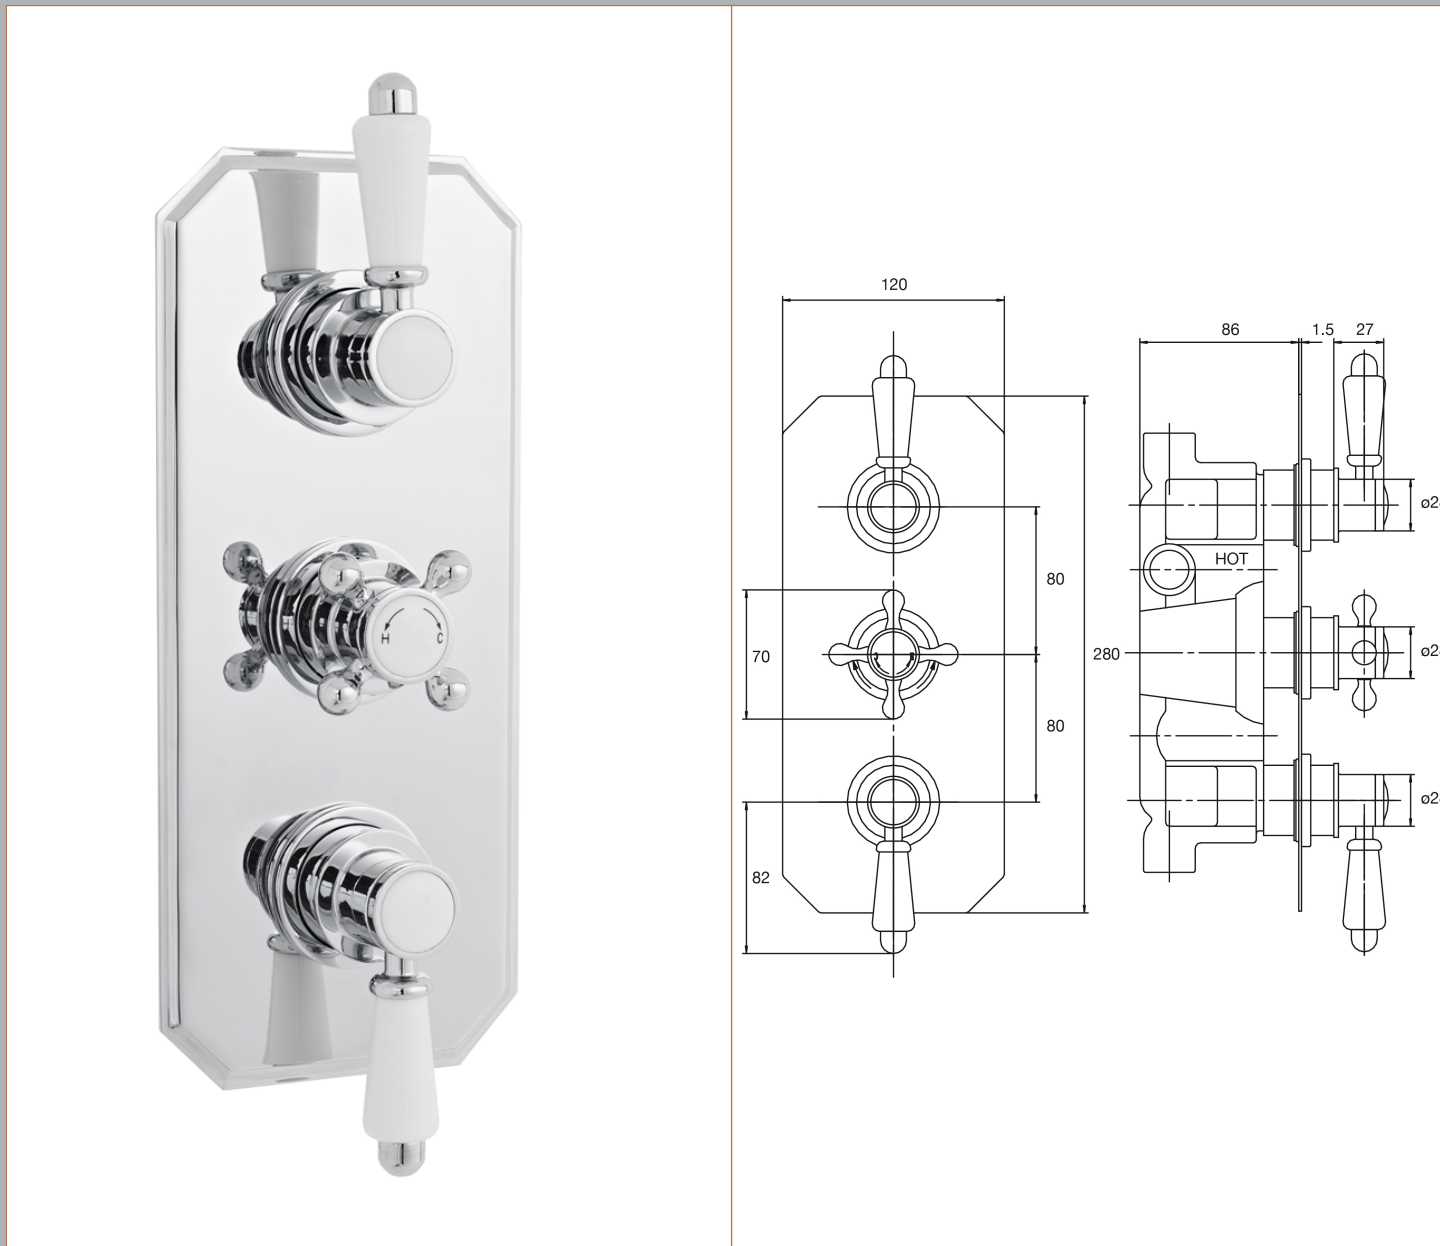

Sales Code: ITY317

Description: Triple Concealed Thermo Valve

Product Dimensions

Length (mm):	
Width (mm):	120
Height (mm):	280
Depth (mm):	135
Nett Weight (kg):	3.86

Packaging Dimensions

Length (mm):	320
Width (mm):	250
Height (mm):	110
Gross Weight (kg):	3.86

Packaging Data

Box Colour:	White Cardboard Box
Box Qty:	1
Label Size:	100 x 50
Label Colour:	White Label
Label Qty:	2

Outer Box Dimensions (If Applicable)

Length (mm):	
Width (mm):	525
Height (mm):	370
Depth (mm):	350
Gross Weight (kg):	23
Barcode:	5055369030804

Product Details

Country of Origin:	United Kingdom
Fitting Instruction:	No
Product Material:	Brass/ABS
Mount Type:	Wall, Recessed
Outlet Elbow Supplied:	No
Easy Clean:	Not Applicable
Head Included:	No
Handset Included:	No
Body Jets Included:	Not Applicable
No of Body Jets:	Not Applicable
Operating Pressure (bar):	0.1
Valve/Cartridge Type:	1/4 Turn Ceramic Disc
Flow Rates (L/min):	0.1 bar: 5.5 0.5 bar: 14 1 bar: 20 2 bar: 29 3 bar: 44
TMV2 Approved:	No Approval No: N/A
TMV3 Approved:	No Approval No: N/A
WRAS Approved:	Yes Approval No: 2204707
Head Function:	Not Applicable
Handset Function:	Not Applicable
Body Jet Info:	Not Applicable
Pipe Size:	15 mm (1/2" Bsp)
Pipe Centres:	N/A
Colour/Finish:	Chrome
Hose Included:	Not Applicable
No. of Outlets:	2