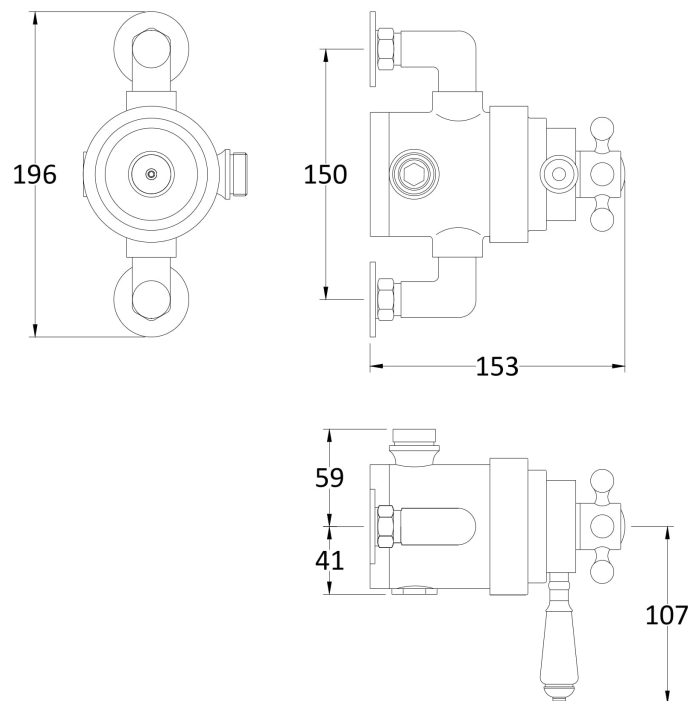

### Product Dimensions

Length (mm):	
Width (mm):	196
Height (mm):	166
Depth (mm):	153
Nett Weight (kg):	3.2

### Packaging Dimensions

Length (mm):	240
Width (mm):	240
Height (mm):	185
Gross Weight (kg):	3.44

### Outer Box Dimensions (If Applicable)

Length (mm):	
Width (mm):	500
Height (mm):	405
Depth (mm):	265
Gross Weight (kg):	14
Barcode:	5055146181538

### Product Details

Country of Origin:	United Kingdom
Fitting Instruction:	No
Product Material:	Brass
Mount Type:	Surface, Recessed, Wall
Outlet Elbow Supplied:	No
Easy Clean:	Not Applicable
Head Included:	No
Handset Included:	No
Body Jets Included:	No
No of Body Jets:	Not Applicable
Operating Pressure (bar):	0.1
Valve/Cartridge Type:	1/4 Turn
Flow Rates (L/min):	0.1 bar: 5.5    0.5 bar: 14.5    1 bar: 22    2 bar: 30    3 bar: 35
TMV2 Approved:	No    Approval No: N/A
TMV3 Approved:	No    Approval No: N/A
WRAS Approved:	No    Approval No: N/A
Head Function:	Not Applicable
Handset Function:	Not Applicable
Body Jet Info:	Not Applicable
Pipe Size:	15 mm (1/2" Bsp)
Pipe Centres:	150 mm
Colour/Finish:	Chrome
Hose Included:	Not Applicable
No. of Outlets:	1