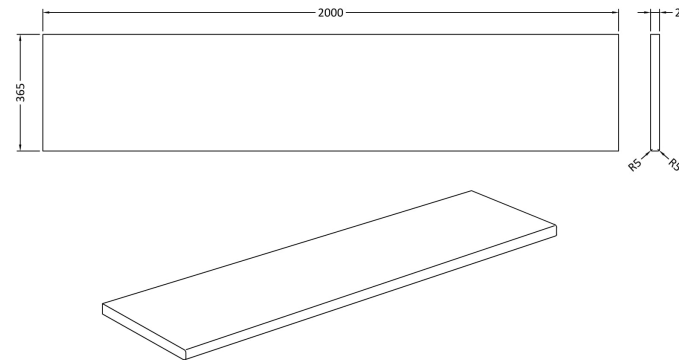

Sales Code: WOW-TSG2

Description: W/Fab 2000 Worktop

Product Dimensions

Height (mm):	28
Width (mm):	2000
Depth (mm):	365
Nett Weight (kg):	12.9

Packaging Dimensions

Height (mm):	28
Width (mm):	337
Depth (mm):	2000
Gross Weight (kg):	12.9

Packaging Data

Box Colour:	Brown Cardboard Box
Box Qty:	1
Label Size:	100 x 50
Label Colour:	White Label
Label Qty:	1

Outer Box Dimensions (If Applicable)

Height (mm):	
Width (mm):	
Depth (mm):	
Gross Weight (kg):	
Barcode:	5055275803097

Product Details

Country of Origin:	United Kingdom
Fitting Instruction:	No
CE & UKCA:	N/A
FSC Certified Materials:	Yes
Colour:	Taurus Sand
Construction Method:	Not Applicable
Construction Type:	Not Applicable
Cabinet Finish:	Not Applicable
Fascia Finish:	MFC Laminated
Cabinet Thickness (mm):	
Fascia Thickness (mm):	28
Drawer Included:	No
Drawer Type:	Not Applicable
No of Shelves:	0
Hinge Type:	Not Applicable
Hinge Included:	No
Adjustable Legs:	No, Not Required
Fixings Included:	No
Handle Style:	Not Applicable
Waste Shroud:	Not Applicable
Handle Included:	No
Handle Type:	Not Applicable