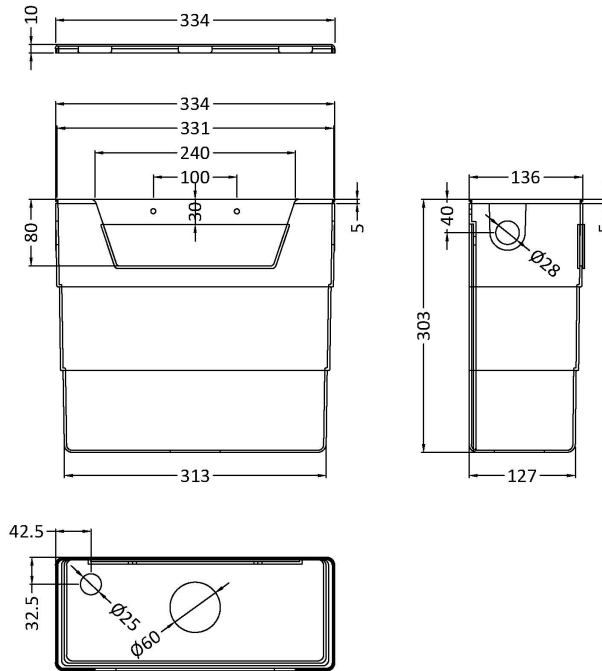

Sales Code: XTY006

Description: Cable Conc Universal Access Cistern

Product Dimensions

Length (mm):	
Width (mm):	303
Height (mm):	334
Depth (mm):	136
Nett Weight (kg):	2.23

Packaging Dimensions

Height (mm):	345
Width (mm):	145
Depth (mm):	320
Gross Weight (kg):	2.23

Packaging Data

Box Colour:	Brown Cardboard Box
Box Qty:	1
Label Size:	100 x 50
Label Colour:	White Label
Label Qty:	2

Outer Box Dimensions (If Applicable)

Height (mm):	
Width (mm):	
Length (mm):	
Depth (mm):	
Gross Weight (kg):	2
Barcode:	5055146182566

Product Details

Country of Origin:	China
Fitting Instruction:	No
CE & UKCA:	Yes
Product Material:	Hd Polyethylene
Heating Element Wattage:	Not Applicable
Colour/Finish:	Chrome
Product Diameter:	Not Applicable
Connection Size:	1/2" Bsp