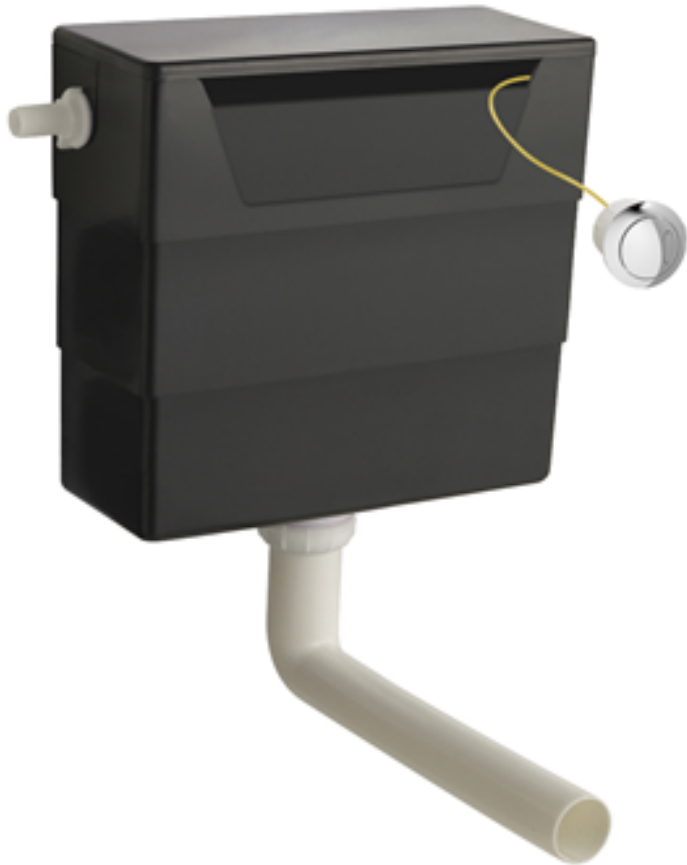

Sales Code: XTY006

Description: Cable Conc Universal Access Cistern

Product Dimensions

Length (mm):	
Width (mm):	303
Height (mm):	334
Depth (mm):	136
Nett Weight (kg):	2.23

Packaging Dimensions

Height (mm):	345
Width (mm):	145
Depth (mm):	320
Gross Weight (kg):	2.23

Packaging Data

Box Colour:	Brown Cardboard Box
Box Qty:	1
Label Size:	100 x 50
Label Colour:	White Label
Label Qty:	2

Outer Box Dimensions (If Applicable)

Height (mm):	
Width (mm):	
Length (mm):	
Depth (mm):	
Gross Weight (kg):	2
Barcode:	5055146182566

Product Details

Country of Origin:	China
Fitting Instruction:	No
CE & UKCA:	Yes
Product Material:	Hd Polyethylene
Heating Element Wattage:	Not Applicable
Colour/Finish:	Chrome
Product Diameter:	Not Applicable
Connection Size:	1/2" Bsp