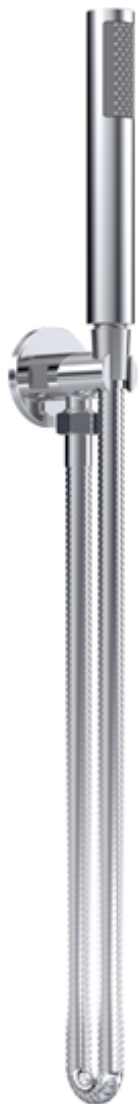

Sales Code: A3263

Description: Round Outlet Elbow C/W Parking Bkt & Kit

**Product Dimensions**

Length (mm):	
Width (mm):	30
Height (mm):	1230
Depth (mm):	
Nett Weight (kg):	0.62

**Packaging Dimensions**

Length (mm):	275
Width (mm):	200
Height (mm):	140
Gross Weight (kg):	0.62

**Packaging Data**

Box Colour:	White Cardboard Box
Box Qty:	1
Label Size:	100 x 50
Label Colour:	White Label
Label Qty:	2

**Outer Box Dimensions (If Applicable)**

Length (mm):	
Width (mm):	
Height (mm):	
Depth (mm):	
Gross Weight (kg):	
Barcode:	5055369016969

**Product Details**

Country of Origin:	United Kingdom
Fitting Instruction:	No
Product Material:	Brass/ABS
Mount Type:	Surface, Wall
Outlet Elbow Supplied:	Yes
Easy Clean:	Not Applicable
Head Included:	No
Handset Included:	Yes
Body Jets Included:	Not Applicable
No of Body Jets:	Not Applicable
Operating Pressure (bar):	
Valve/Cartridge Type:	Not Applicable
Flow Rates (L/min):	0.1 bar: N/A 0.5 bar: N/A 1 bar: N/A 2 bar: N/A 3 bar: N/A
TMV2 Approved:	No Approval No: N/A
TMV3 Approved:	No Approval No: N/A
WRAS Approved:	No Approval No: N/A
Head Function:	Not Applicable
Handset Function:	Single Setting
Body Jet Info:	Not Applicable
Pipe Size:	Not Applicable
Pipe Centres:	N/A
Colour/Finish:	Chrome
Hose Included:	Yes
No. of Outlets:	N/A