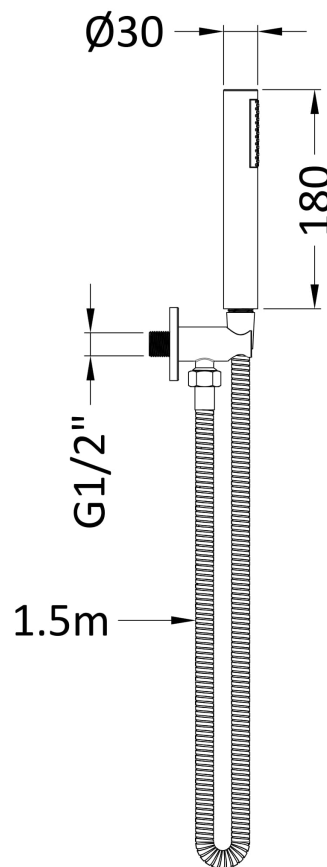

Sales Code: A3263

Description: Round Outlet Elbow C/W Parking Bkt & Kit

**Product Dimensions**

Length (mm):	
Width (mm):	30
Height (mm):	1230
Depth (mm):	
Nett Weight (kg):	0.62

**Packaging Dimensions**

Length (mm):	275
Width (mm):	200
Height (mm):	140
Gross Weight (kg):	0.62

**Packaging Data**

Box Colour:	White Cardboard Box
Box Qty:	1
Label Size:	100 x 50
Label Colour:	White Label
Label Qty:	2

**Outer Box Dimensions (If Applicable)**

Length (mm):	
Width (mm):	
Height (mm):	
Depth (mm):	
Gross Weight (kg):	
Barcode:	5055369016969

**Product Details**

Country of Origin:	United Kingdom
Fitting Instruction:	No
Product Material:	Brass/ABS
Mount Type:	Surface, Wall
Outlet Elbow Supplied:	Yes
Easy Clean:	Not Applicable
Head Included:	No
Handset Included:	Yes
Body Jets Included:	Not Applicable
No of Body Jets:	Not Applicable
Operating Pressure (bar):	
Valve/Cartridge Type:	Not Applicable
Flow Rates (L/min):	0.1 bar: N/A 0.5 bar: N/A 1 bar: N/A 2 bar: N/A 3 bar: N/A
TMV2 Approved:	No Approval No: N/A
TMV3 Approved:	No Approval No: N/A
WRAS Approved:	No Approval No: N/A
Head Function:	Not Applicable
Handset Function:	Single Setting
Body Jet Info:	Not Applicable
Pipe Size:	Not Applicable
Pipe Centres:	N/A
Colour/Finish:	Chrome
Hose Included:	Yes
No. of Outlets:	N/A