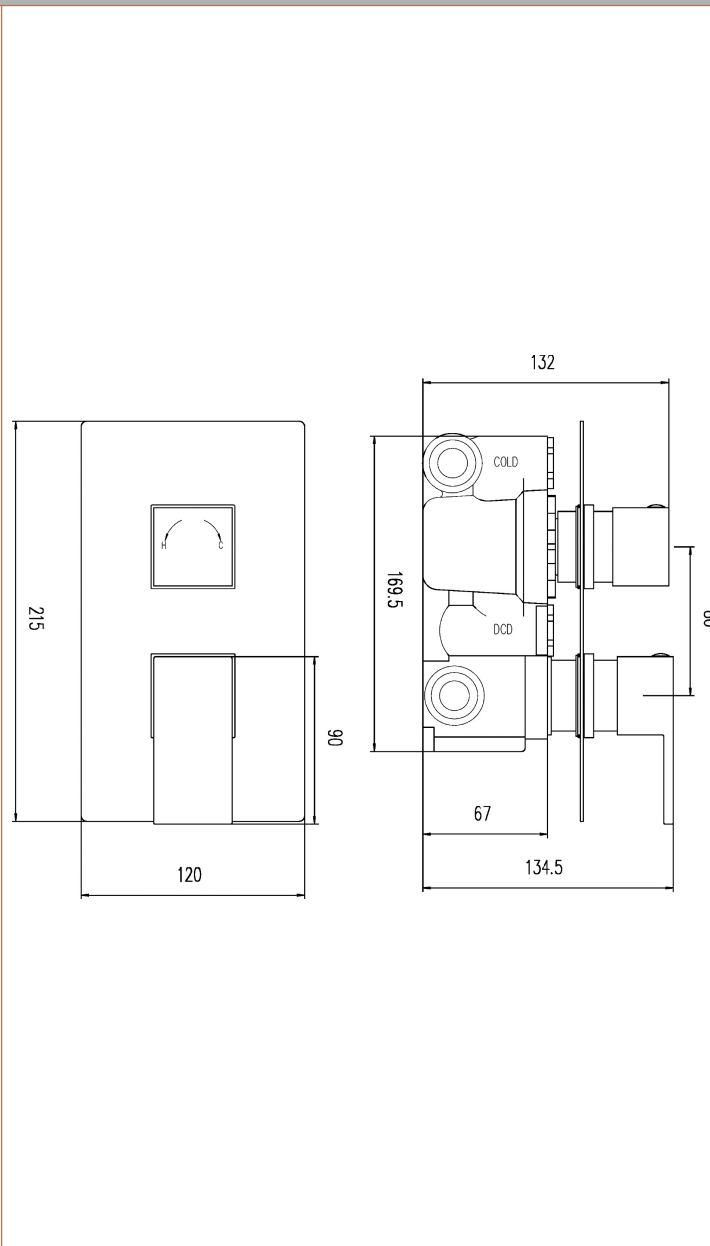

Sales Code: ART3210

Description: Art Twin Conc Thermoctic Valve Rec Plate

Product Dimensions

Length (mm):	
Width (mm):	120
Height (mm):	215
Depth (mm):	135
Nett Weight (kg):	2.64

Packaging Dimensions

Length (mm):	250
Width (mm):	240
Height (mm):	110
Gross Weight (kg):	2.79

Packaging Data

Box Colour:	White Cardboard Box
Box Qty:	1
Label Size:	100 x 50
Label Colour:	White Label
Label Qty:	2

Outer Box Dimensions (If Applicable)

Length (mm):	
Width (mm):	500
Height (mm):	370
Depth (mm):	275
Gross Weight (kg):	17
Barcode:	5055146198864

Product Details

Country of Origin:	United Kingdom
Fitting Instruction:	No
Product Material:	Brass/ABS
Mount Type:	Wall, Recessed
Outlet Elbow Supplied:	No
Easy Clean:	Not Applicable
Head Included:	No
Handset Included:	No
Body Jets Included:	Not Applicable
No of Body Jets:	Not Applicable
Operating Pressure (bar):	0.1
Valve/Cartridge Type:	1/4 Turn Ceramic Disc
Flow Rates (L/min):	0.1 bar: 5.5 0.5 bar: 14 1 bar: 20 2 bar: 29 3 bar: 44
TMV2 Approved:	No Approval No: N/A
TMV3 Approved:	No Approval No: N/A
WRAS Approved:	Yes Approval No: 2204707
Head Function:	Not Applicable
Handset Function:	Not Applicable
Body Jet Info:	Not Applicable
Pipe Size:	15 mm
Pipe Centres:	N/A
Colour/Finish:	Chrome
Hose Included:	Not Applicable
No. of Outlets:	1