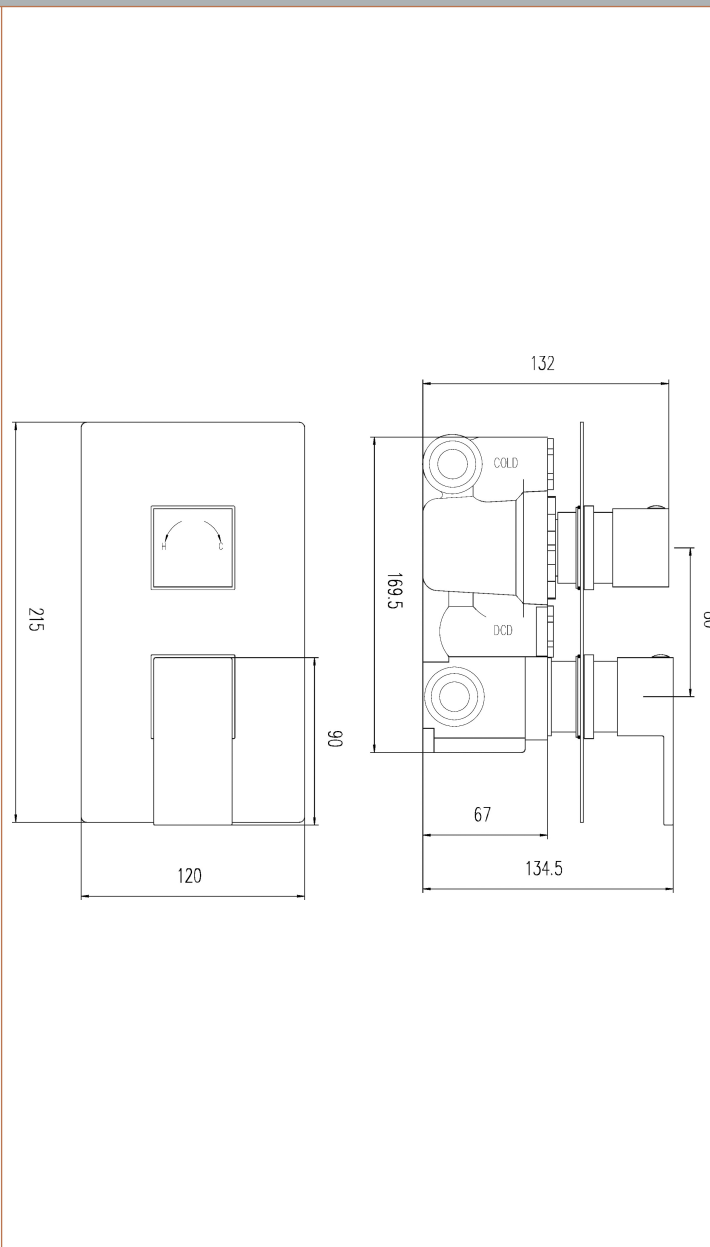

Sales Code: ART3207

Description: Art Twin Valve W/Built In Div Rec Plate

Product Dimensions

Length (mm):	
Width (mm):	120
Height (mm):	215
Depth (mm):	135
Nett Weight (kg):	2.59

Packaging Dimensions

Length (mm):	250
Width (mm):	240
Height (mm):	130
Gross Weight (kg):	3.12

Packaging Data

Box Colour:	White Cardboard Box
Box Qty:	1
Label Size:	100 x 50
Label Colour:	White Label
Label Qty:	2

Outer Box Dimensions (If Applicable)

Length (mm):	
Width (mm):	
Height (mm):	
Depth (mm):	
Gross Weight (kg):	19
Barcode:	5055146198871

Product Details

Country of Origin:	United Kingdom
Fitting Instruction:	No
Product Material:	Brass/ABS
Mount Type:	Wall, Recessed
Outlet Elbow Supplied:	No
Easy Clean:	Not Applicable
Head Included:	No
Handset Included:	No
Body Jets Included:	No
No of Body Jets:	Not Applicable
Operating Pressure (bar):	0.5
Valve/Cartridge Type:	1/4 Turn Ceramic Disc
Flow Rates (L/min):	0.1 bar: N/A 0.5 bar: 13 1 bar: 17 2 bar: 24 3 bar: 27
TMV2 Approved:	No Approval No: N/A
TMV3 Approved:	No Approval No: N/A
WRAS Approved:	No Approval No: N/A
Head Function:	Not Applicable
Handset Function:	Not Applicable
Body Jet Info:	Not Applicable
Pipe Size:	15 mm & 22 mm
Pipe Centres:	N/A
Colour/Finish:	Chrome
Hose Included:	Not Applicable
No. of Outlets:	2