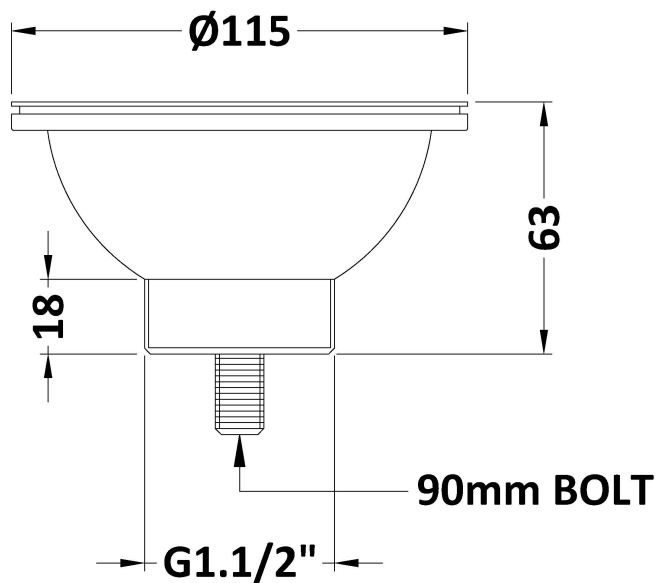

Sales Code: FW313

Description: Strainer Waste With Pull Out Basket

Product Dimensions

Length (mm):	
Width (mm):	115
Height (mm):	63
Depth (mm):	115
Nett Weight (kg):	0.28

Packaging Dimensions

Height (mm):	122
Width (mm):	122
Depth (mm):	100
Gross Weight (kg):	0.28

Packaging Data

Box Colour:	
Box Qty:	1
Label Size:	100 x 50
Label Colour:	White Label
Label Qty:	1

Outer Box Dimensions (If Applicable)

Height (mm):	
Width (mm):	
Length (mm):	
Depth (mm):	
Gross Weight (kg):	
Barcode:	5056462666662

Product Details

Country of Origin:	China
Fitting Instruction:	No
CE & UKCA:	No
Product Material:	Ss
Heating Element Wattage:	Not Applicable
Colour/Finish:	Chrome
Product Diameter:	115 mm
Connection Size:	G1 1/2"