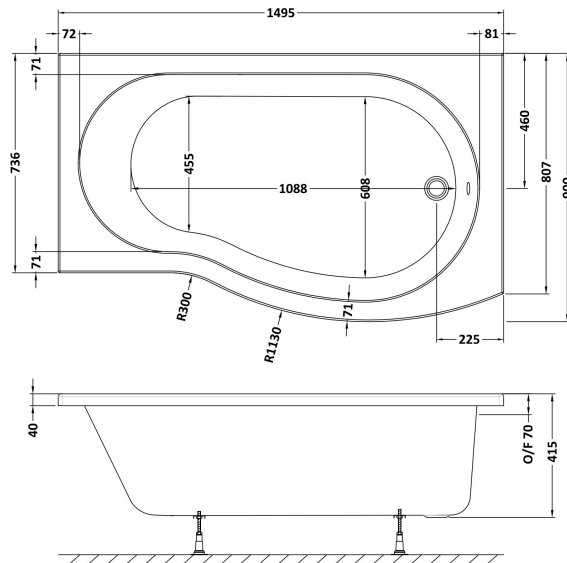

Sales Code: WBB1585L

Description: B Shaped Shower Bath L/H 1500X900x740

Packaging Details

Barcode: 5056211822332

Sales Code: WBB103

Description: 1500mm B Shaped Shower Bath Lh

Product Dimensions

Length (mm):	1495
Width (mm):	900
Depth (mm):	415
Nett Weight (kg):	16.75

Outer Box Dimensions (If Applicable)

Length (mm):	
Width (mm):	
Height (mm):	
Gross Weight (kg):	
Barcode:	5055275824542

Product Details

Country of Origin:	Turkey
Fitting Instruction:	No
Certification:	FSC: CE & UKCA: Yes
Material Colour Reference:	European White
Product Material:	Acrylic
Material Thickness:	4mm
Volume (Ltr):	200L
Displaced Capacity:	130L
Leg Set Included:	Legset Not Included
Waste Included:	Waste Not Included
Drilled/Undrilled:	Undrilled For Taps
Includes Grips:	No Grips Supplied
Embossed:	No
No of Tapholes:	None
Anti-Slip:	No

Sales Code: WBB1585R

Description: B Shaped Shower Bath R/H 1500X900x740

Packaging Details

Barcode: 5056211822349

Sales Code: WBB104

Description: 1500mm B Shaped Shower Bath Rh

Product Dimensions

Length (mm):	1495
Width (mm):	900
Depth (mm):	415
Nett Weight (kg):	16.75

Sales Code: WBL001

Description: Bath Leg Set

Product Dimensions

Length (mm):	650
Width (mm):	650
Depth (mm):	60
Nett Weight (kg):	2.5

Packaging Dimensions

Length (mm):	665
Width (mm):	55
Depth (mm):	42
Gross Weight (kg):	2.5