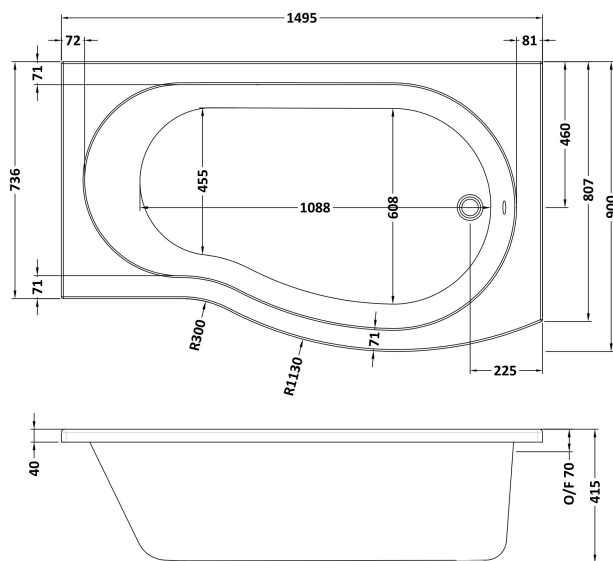

Outer Box Dimensions (If Applicable)

Length (mm):	
Width (mm):	
Height (mm):	
Gross Weight (kg):	
Barcode:	5055275824542

Product Details

Country of Origin:	Turkey
Fitting Instruction:	No
Certification:	FSC: CE & UKCA: Yes
Material Colour Reference:	European White
Product Material:	Acrylic
Material Thickness:	4mm
Volume (Ltr):	200L
Displaced Capacity:	130L
Leg Set Included:	Legset Not Included
Waste Included:	Waste Not Included
Drilled/Undrilled:	Undrilled For Taps
Includes Grips:	No Grips Supplied
Embossed:	No
No of Tapholes:	None
Anti-Slip:	No

Sales Code: WBB1585R

Description: B Shaped Shower Bath R/H 1500X900x740

Packaging Details

Barcode: 5056211822349

Sales Code: WBB104

Description: 1500mm B Shaped Shower Bath Rh

Product Dimensions

Length (mm):	1495
Width (mm):	900
Depth (mm):	415
Nett Weight (kg):	16.75

Packaging Dimensions

Length (mm):	1500
Width (mm):	900
Depth (mm):	415
Gross Weight (kg):	17

Packaging Data

Box Colour:	Brown Cardboard Sleeve
Box Qty:	1
Label Size:	300 x 35
Label Colour:	White Label
Label Qty:	2

Sales Code: WBL001

Description: Bath Leg Set

Product Dimensions

Length (mm):	650
Width (mm):	650
Depth (mm):	60
Nett Weight (kg):	2.5

Packaging Dimensions

Length (mm):	665
Width (mm):	55
Depth (mm):	42
Gross Weight (kg):	2.5