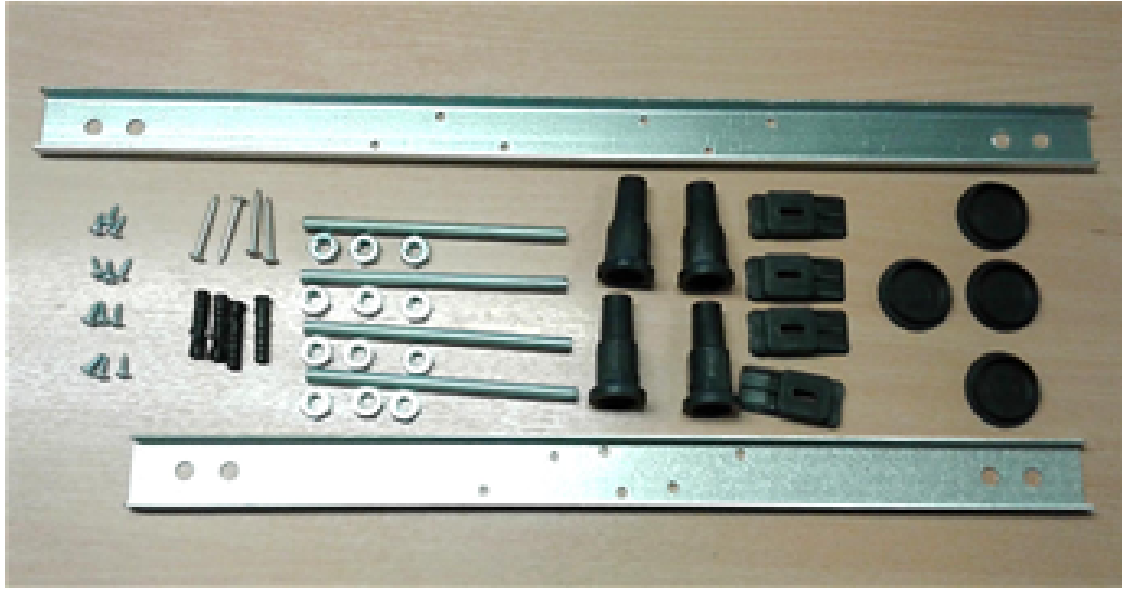

Outer Box Dimensions (If Applicable)

Length (mm):	
Width (mm):	
Height (mm):	
Gross Weight (kg):	
Barcode:	5055275824542

Product Details

Country of Origin:	Turkey
Fitting Instruction:	No
Certification:	FSC: CE & UKCA: Yes
Material Colour Reference:	European White
Product Material:	Acrylic
Material Thickness:	4mm
Volume (Ltr):	200L
Displaced Capacity:	130L
Leg Set Included:	Legset Not Included
Waste Included:	Waste Not Included
Drilled/Undrilled:	Undrilled For Taps
Includes Grips:	No Grips Supplied
Embossed:	No
No of Tapholes:	None
Anti-Slip:	No

Outer Box Dimensions (If Applicable)

Length (mm):	
Width (mm):	
Height (mm):	
Gross Weight (kg):	
Barcode:	5055275824566

Product Details

Country of Origin:	Turkey
Fitting Instruction:	No
Certification:	FSC: CE & UKCA: Yes
Material Colour Reference:	European White
Product Material:	Acrylic
Material Thickness:	4mm
Volume (Ltr):	200L
Displaced Capacity:	130L
Leg Set Included:	Legset Not Included
Waste Included:	Waste Not Included
Drilled/Undrilled:	Undrilled For Taps
Includes Grips:	No Grips Supplied
Embossed:	No
No of Tapholes:	None
Anti-Slip:	No

Sales Code: WBL001

Description: Bath Leg Set

Product Dimensions

Length (mm):	650
Width (mm):	650
Depth (mm):	60
Nett Weight (kg):	2.5

Packaging Dimensions

Length (mm):	665
Width (mm):	55
Depth (mm):	42
Gross Weight (kg):	2.5