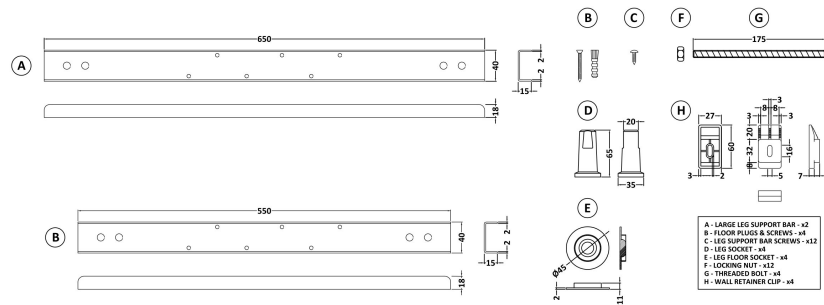

Outer Box Dimensions (If Applicable)

Length (mm):	
Width (mm):	
Height (mm):	
Gross Weight (kg):	
Barcode:	5055275824542

Product Details

Country of Origin:	Turkey
Fitting Instruction:	No
Certification:	FSC: CE & UKCA: Yes
Material Colour Reference:	European White
Product Material:	Acrylic
Material Thickness:	4mm
Volume (Ltr):	200L
Displaced Capacity:	130L
Leg Set Included:	Legset Not Included
Waste Included:	Waste Not Included
Drilled/Undrilled:	Undrilled For Taps
Includes Grips:	No Grips Supplied
Embossed:	No
No of Tapholes:	None
Anti-Slip:	No

Outer Box Dimensions (If Applicable)

Length (mm):	
Width (mm):	
Height (mm):	
Gross Weight (kg):	
Barcode:	5055275824566

Product Details

Country of Origin:	Turkey
Fitting Instruction:	No
Certification:	FSC: CE & UKCA: Yes
Material Colour Reference:	European White
Product Material:	Acrylic
Material Thickness:	4mm
Volume (Ltr):	200L
Displaced Capacity:	130L
Leg Set Included:	Legset Not Included
Waste Included:	Waste Not Included
Drilled/Undrilled:	Undrilled For Taps
Includes Grips:	No Grips Supplied
Embossed:	No
No of Tapholes:	None
Anti-Slip:	No

Sales Code: WBL001

Description: Bath Leg Set

Product Dimensions

Length (mm):	650
Width (mm):	650
Depth (mm):	60
Nett Weight (kg):	2.5

Packaging Dimensions

Length (mm):	665
Width (mm):	55
Depth (mm):	42
Gross Weight (kg):	2.5

Packaging Data

Box Colour:	Brown Cardboard Sleeve
Box Qty:	1
Label Size:	100 x 50
Label Colour:	White Label
Label Qty:	2

Outer Box Dimensions (If Applicable)

Length (mm):	
Width (mm):	
Height (mm):	
Gross Weight (kg):	
Barcode:	5056211809197