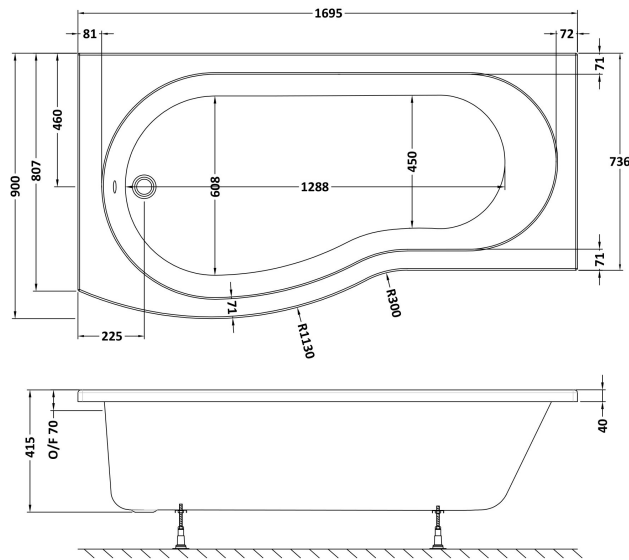

Sales Code: WBB1785L

Description: Left Hand Curved Bath 1700mm

Packaging Details

Barcode: 5056211822356