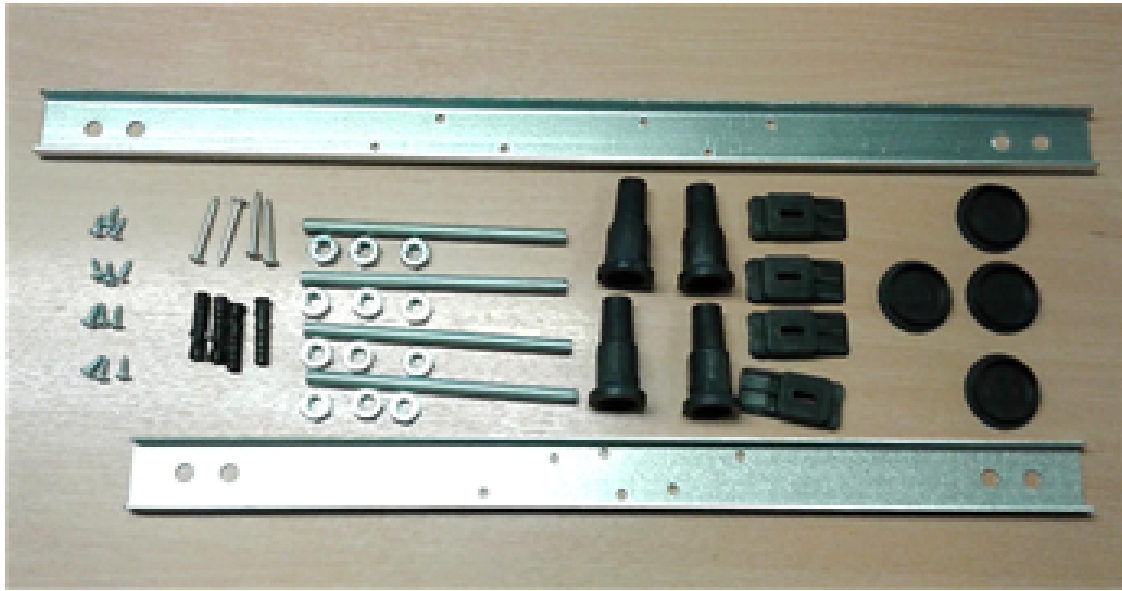

Sales Code: WBL001

Description: Bath Leg Set

Product Dimensions

Length (mm):	650
Width (mm):	650
Depth (mm):	60
Nett Weight (kg):	2.5

Packaging Dimensions

Length (mm):	665
Width (mm):	55
Depth (mm):	42
Gross Weight (kg):	2.5

Packaging Data

Box Colour:	Brown Cardboard Sleeve
Box Qty:	1
Label Size:	100 x 50
Label Colour:	White Label
Label Qty:	2

Outer Box Dimensions (If Applicable)

Length (mm):	
Width (mm):	
Height (mm):	
Gross Weight (kg):	
Barcode:	5056211809197

Product Details

Country of Origin:	Poland
Fitting Instruction:	No
Certification:	FSC: CE & UKCA:

Material Colour Reference:

Product Material:

Material Thickness:

Volume (Ltr):

Displaced Capacity:

Leg Set Included:

Waste Included:

Drilled/Undrilled:

Includes Grips:

Embossed:

No of Tapholes:

Anti-Slip: