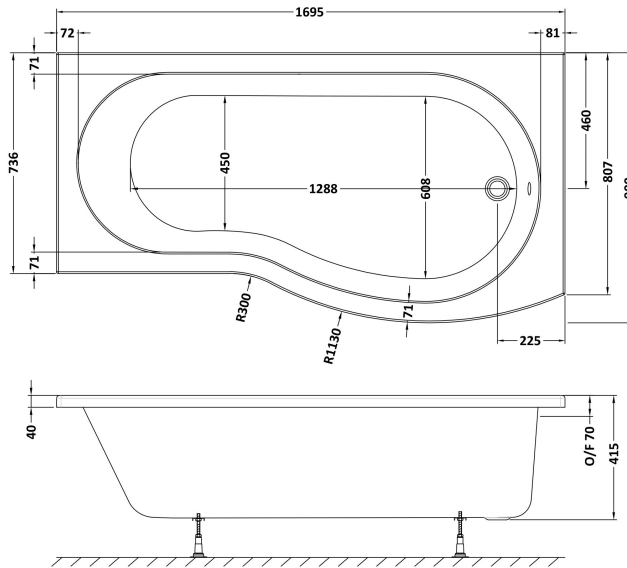

Sales Code: WBB1785R

Description: Right Hand Curved Bath 1700mm

Packaging Details

Barcode: 5056211822363