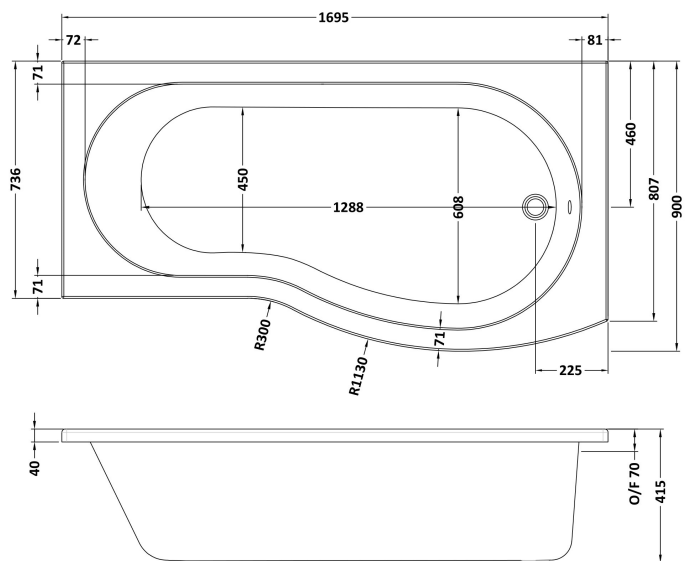

### Product Dimensions

Length (mm):	1695
Width (mm):	900
Depth (mm):	415
Nett Weight (kg):	18.75

### Outer Box Dimensions (If Applicable)

Length (mm):	
Width (mm):	
Height (mm):	
Gross Weight (kg):	
Barcode:	5055275821152

### Packaging Dimensions

Length (mm):	1700
Width (mm):	900
Depth (mm):	415
Gross Weight (kg):	19