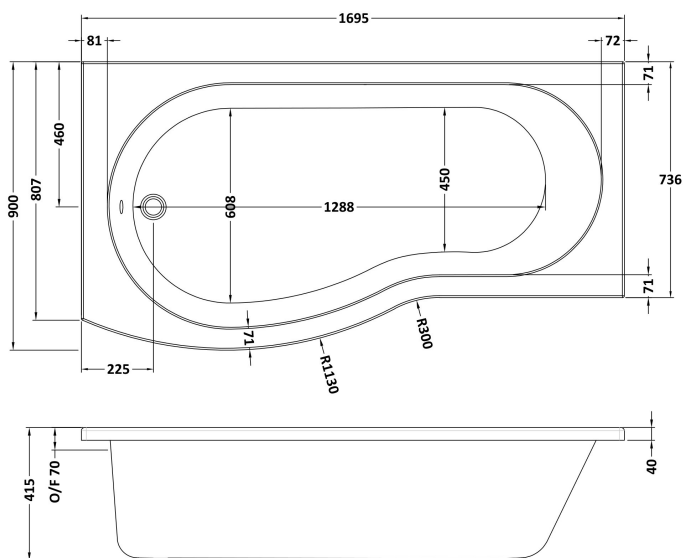

### Product Dimensions

Length (mm):	1695
Width (mm):	900
Depth (mm):	415
Nett Weight (kg):	18.75

### Packaging Dimensions

Length (mm):	1700
Width (mm):	900
Depth (mm):	415
Gross Weight (kg):	19