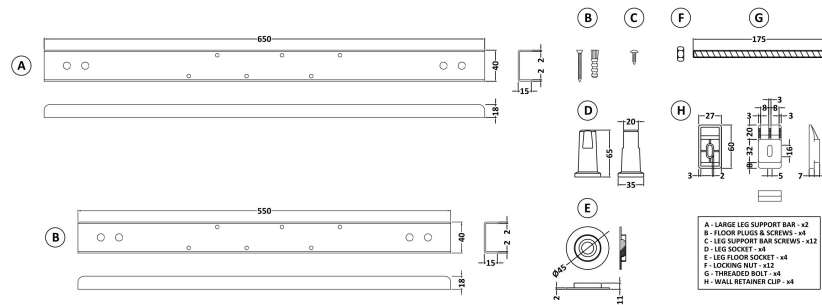

Sales Code: WBL001

Description: Bath Leg Set

Product Dimensions

Length (mm):	650
Width (mm):	650
Depth (mm):	60
Nett Weight (kg):	2.5

Packaging Dimensions

Length (mm):	665
Width (mm):	55
Depth (mm):	42
Gross Weight (kg):	2.5

Packaging Data

Box Colour:	Brown Cardboard Sleeve
Box Qty:	1
Label Size:	100 x 50
Label Colour:	White Label
Label Qty:	2

Outer Box Dimensions (If Applicable)

Length (mm):	
Width (mm):	
Height (mm):	
Gross Weight (kg):	
Barcode:	5056211809197

Product Details

Country of Origin:	Poland
Fitting Instruction:	No
Certification:	FSC: CE & UKCA:

Material Colour Reference:

Product Material:

Material Thickness:

Volume (Ltr):

Displaced Capacity:

Leg Set Included:

Waste Included:

Drilled/Undrilled:

Includes Grips:

Embossed:

No of Tapholes:

Anti-Slip: