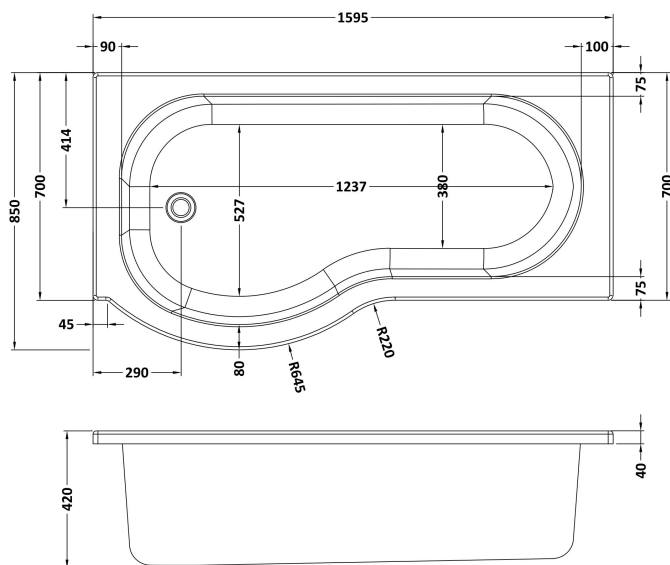

Sales Code: WBP1685L

Description: 1600 X 850 P Shape Bath Lh

Packaging Details

Barcode: 5056211822417

Sales Code: WBP105

Description: 1600mm P Shaped Showerbath Lh

Product Dimensions

Length (mm):	1600
Width (mm):	850
Depth (mm):	410
Nett Weight (kg):	17.5

Packaging Dimensions

Length (mm):	700
Width (mm):	1600
Depth (mm):	850
Gross Weight (kg):	17.5

Packaging Data

Box Colour:	Brown Cardboard Sleeve
Box Qty:	1
Label Size:	192 x 38
Label Colour:	White Label
Label Qty:	1

Outer Box Dimensions (If Applicable)

Length (mm):	
Width (mm):	
Height (mm):	
Gross Weight (kg):	
Barcode:	5056211822233

Product Details

Country of Origin:	Turkey
Fitting Instruction:	No
Certification:	FSC: No CE & UKCA: Yes
Material Colour Reference:	European White
Product Material:	Acrylic
Material Thickness:	
Volume (Ltr):	190L
Displaced Capacity:	120L
Leg Set Included:	Legset Not Included
Waste Included:	Waste Not Included
Drilled/Undrilled:	Undrilled For Taps
Includes Grips:	No Grips Supplied
Embossed:	No
No of Tapholes:	None
Anti-Slip:	No

Sales Code: WBP1685R

Description: 1600 X 850 P Shape Bath Rh

Packaging Details

Barcode: 5056211822424

Sales Code: WBP106

Description: 1600mm P Shaped Showerbath Rh

Product Dimensions

Length (mm):	1600
Width (mm):	850
Depth (mm):	410
Nett Weight (kg):	17.5