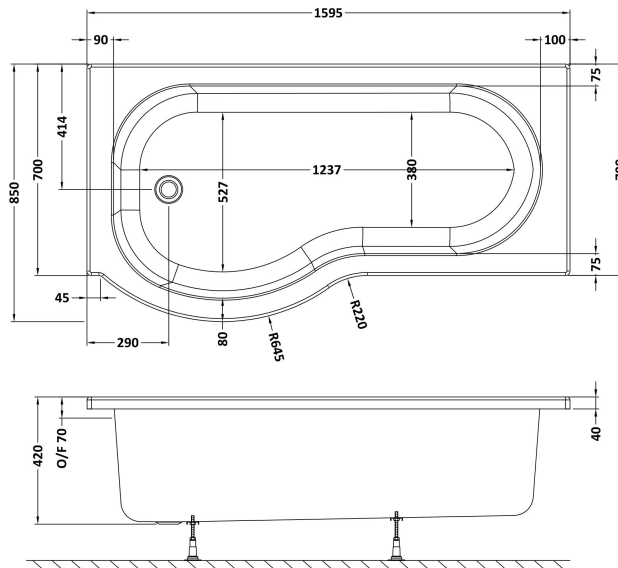

Sales Code: WBP1685L

Description: 1600 X 850 P Shape Bath Lh

Packaging Details

Barcode: 5056211822417

Sales Code: WBP105

Description: 1600mm P Shaped Showerbath Lh

Product Dimensions

Length (mm):	1600
Width (mm):	850
Depth (mm):	410
Nett Weight (kg):	17.5

Packaging Dimensions

Length (mm):	700
Width (mm):	1600
Depth (mm):	850
Gross Weight (kg):	17.5

Packaging Data

Box Colour:	Brown Cardboard Sleeve
Box Qty:	1
Label Size:	192 x 38
Label Colour:	White Label
Label Qty:	1

Outer Box Dimensions (If Applicable)

Length (mm):	
Width (mm):	
Height (mm):	
Gross Weight (kg):	
Barcode:	5056211822233

Product Details

Country of Origin:	Turkey
Fitting Instruction:	No
Certification:	FSC: No CE & UKCA: Yes
Material Colour Reference:	European White
Product Material:	Acrylic
Material Thickness:	
Volume (Ltr):	190L
Displaced Capacity:	120L
Leg Set Included:	Legset Not Included
Waste Included:	Waste Not Included
Drilled/Undrilled:	Undrilled For Taps
Includes Grips:	No Grips Supplied
Embossed:	No
No of Tapholes:	None
Anti-Slip:	No

Sales Code: WBP1685R

Description: 1600 X 850 P Shape Bath Rh

Packaging Details

Barcode: 5056211822424

Sales Code: WBP106

Description: 1600mm P Shaped Showerbath Rh

Product Dimensions

Length (mm):	1600
Width (mm):	850
Depth (mm):	410
Nett Weight (kg):	17.5