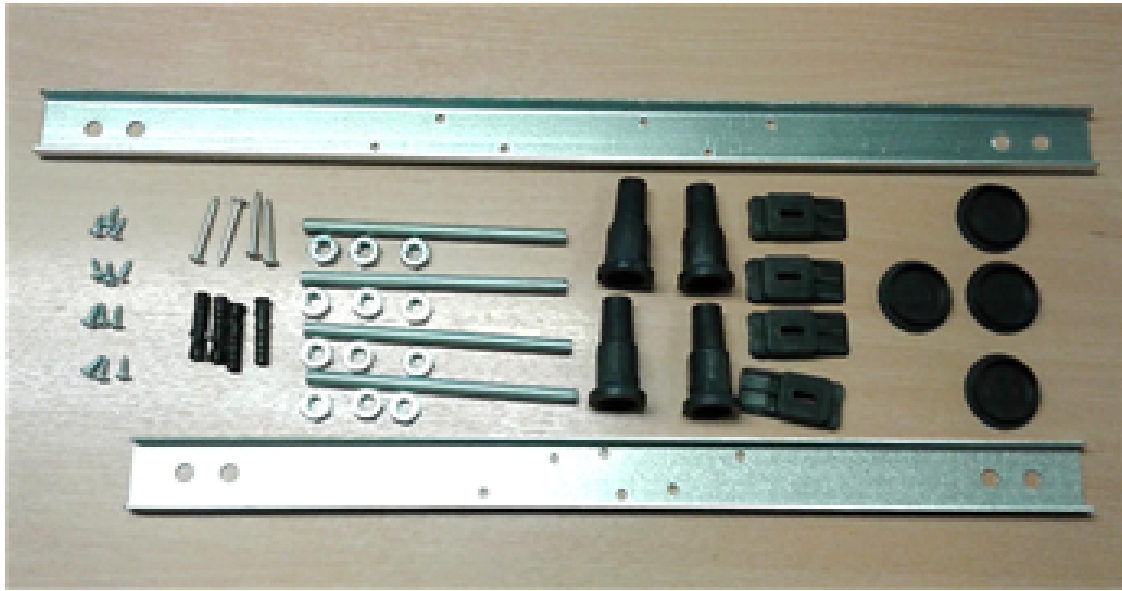

Outer Box Dimensions (If Applicable)

Length (mm):	
Width (mm):	
Height (mm):	
Gross Weight (kg):	
Barcode:	5056211822233

Product Details

Country of Origin:	Turkey
Fitting Instruction:	No
Certification:	FSC: No CE & UKCA: Yes
Material Colour Reference:	European White
Product Material:	Acrylic
Material Thickness:	
Volume (Ltr):	190L
Displaced Capacity:	120L
Leg Set Included:	Legset Not Included
Waste Included:	Waste Not Included
Drilled/Undrilled:	Undrilled For Taps
Includes Grips:	No Grips Supplied
Embossed:	No
No of Tapholes:	None
Anti-Slip:	No

Outer Box Dimensions (If Applicable)

Length (mm):	
Width (mm):	
Height (mm):	
Gross Weight (kg):	
Barcode:	5056211822240

Product Details

Country of Origin:	Turkey
Fitting Instruction:	No
Certification:	FSC: No CE & UKCA: Yes
Material Colour Reference:	European White
Product Material:	Acrylic
Material Thickness:	
Volume (Ltr):	190L
Displaced Capacity:	120L
Leg Set Included:	Legset Not Included
Waste Included:	Waste Not Included
Drilled/Undrilled:	Undrilled For Taps
Includes Grips:	No Grips Supplied
Embossed:	No
No of Tapholes:	None
Anti-Slip:	No

Sales Code: WBL001

Description: Bath Leg Set

Product Dimensions

Length (mm):	650
Width (mm):	650
Depth (mm):	60
Nett Weight (kg):	2.5

Packaging Dimensions

Length (mm):	665
Width (mm):	55
Depth (mm):	42
Gross Weight (kg):	2.5