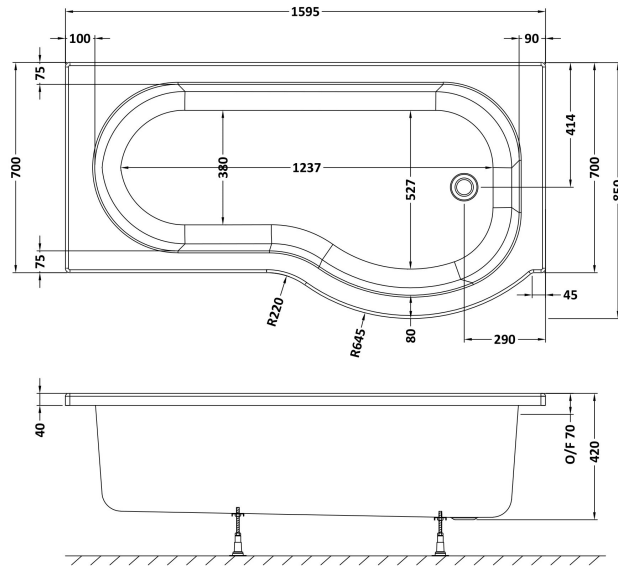

Outer Box Dimensions (If Applicable)

Length (mm):	
Width (mm):	
Height (mm):	
Gross Weight (kg):	
Barcode:	5056211822233

Product Details

Country of Origin:	Turkey
Fitting Instruction:	No
Certification:	FSC: No CE & UKCA: Yes
Material Colour Reference:	European White
Product Material:	Acrylic
Material Thickness:	
Volume (Ltr):	190L
Displaced Capacity:	120L
Leg Set Included:	Legset Not Included
Waste Included:	Waste Not Included
Drilled/Undrilled:	Undrilled For Taps
Includes Grips:	No Grips Supplied
Embossed:	No
No of Tapholes:	None
Anti-Slip:	No

Sales Code: WBP1685R

Description: 1600 X 850 P Shape Bath Rh

Packaging Details

Barcode: 5056211822424

Sales Code: WBP106

Description: 1600mm P Shaped Showerbath Rh

Product Dimensions

Length (mm):	1600
Width (mm):	850
Depth (mm):	410
Nett Weight (kg):	17.5

Packaging Dimensions

Length (mm):	700
Width (mm):	1600
Depth (mm):	850
Gross Weight (kg):	17.5

Packaging Data

Box Colour:	Brown Cardboard Sleeve
Box Qty:	1
Label Size:	192 x 38
Label Colour:	White Label
Label Qty:	1

Sales Code: WBL001

Description: Bath Leg Set

Product Dimensions

Length (mm):	650
Width (mm):	650
Depth (mm):	60
Nett Weight (kg):	2.5

Packaging Dimensions

Length (mm):	665
Width (mm):	55
Depth (mm):	42
Gross Weight (kg):	2.5