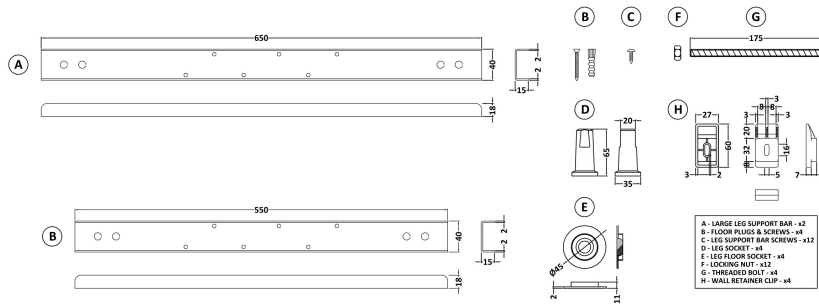

Outer Box Dimensions (If Applicable)

Length (mm):	
Width (mm):	
Height (mm):	
Gross Weight (kg):	
Barcode:	5056211822233

Product Details

Country of Origin:	Turkey
Fitting Instruction:	No
Certification:	FSC: No CE & UKCA: Yes
Material Colour Reference:	European White
Product Material:	Acrylic
Material Thickness:	
Volume (Ltr):	190L
Displaced Capacity:	120L
Leg Set Included:	Legset Not Included
Waste Included:	Waste Not Included
Drilled/Undrilled:	Undrilled For Taps
Includes Grips:	No Grips Supplied
Embossed:	No
No of Tapholes:	None
Anti-Slip:	No

Outer Box Dimensions (If Applicable)

Length (mm):	
Width (mm):	
Height (mm):	
Gross Weight (kg):	
Barcode:	5056211822240

Product Details

Country of Origin:	Turkey
Fitting Instruction:	No
Certification:	FSC: No CE & UKCA: Yes
Material Colour Reference:	European White
Product Material:	Acrylic
Material Thickness:	
Volume (Ltr):	190L
Displaced Capacity:	120L
Leg Set Included:	Legset Not Included
Waste Included:	Waste Not Included
Drilled/Undrilled:	Undrilled For Taps
Includes Grips:	No Grips Supplied
Embossed:	No
No of Tapholes:	None
Anti-Slip:	No

Sales Code: WBL001

Description: Bath Leg Set

Product Dimensions

Length (mm):	650
Width (mm):	650
Depth (mm):	60
Nett Weight (kg):	2.5

Packaging Dimensions

Length (mm):	665
Width (mm):	55
Depth (mm):	42
Gross Weight (kg):	2.5

Packaging Data

Box Colour:	Brown Cardboard Sleeve
Box Qty:	1
Label Size:	100 x 50
Label Colour:	White Label
Label Qty:	2

Outer Box Dimensions (If Applicable)

Length (mm):	
Width (mm):	
Height (mm):	
Gross Weight (kg):	
Barcode:	5056211809197