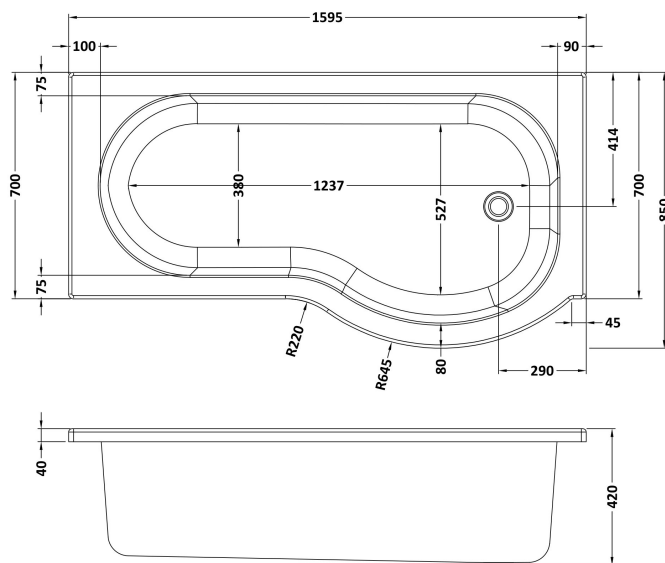

Outer Box Dimensions (If Applicable)

Length (mm):	
Width (mm):	
Height (mm):	
Gross Weight (kg):	
Barcode:	5056211822233

Product Details

Country of Origin:	Turkey
Fitting Instruction:	No
Certification:	FSC: No CE & UKCA: Yes
Material Colour Reference:	European White
Product Material:	Acrylic
Material Thickness:	
Volume (Ltr):	190L
Displaced Capacity:	120L
Leg Set Included:	Legset Not Included
Waste Included:	Waste Not Included
Drilled/Undrilled:	Undrilled For Taps
Includes Grips:	No Grips Supplied
Embossed:	No
No of Tapholes:	None
Anti-Slip:	No

Sales Code: WBP1685R

Description: 1600 X 850 P Shape Bath Rh

Packaging Details

Barcode: 5056211822424

Sales Code: WBP106

Description: 1600mm P Shaped Showerbath Rh

Product Dimensions

Length (mm):	1600
Width (mm):	850
Depth (mm):	410
Nett Weight (kg):	17.5

Packaging Dimensions

Length (mm):	700
Width (mm):	1600
Depth (mm):	850
Gross Weight (kg):	17.5

Packaging Data

Box Colour:	Brown Cardboard Sleeve
Box Qty:	1
Label Size:	192 x 38
Label Colour:	White Label
Label Qty:	1

Sales Code: WBL001

Description: Bath Leg Set

Product Dimensions

Length (mm):	650
Width (mm):	650
Depth (mm):	60
Nett Weight (kg):	2.5

Packaging Dimensions

Length (mm):	665
Width (mm):	55
Depth (mm):	42
Gross Weight (kg):	2.5