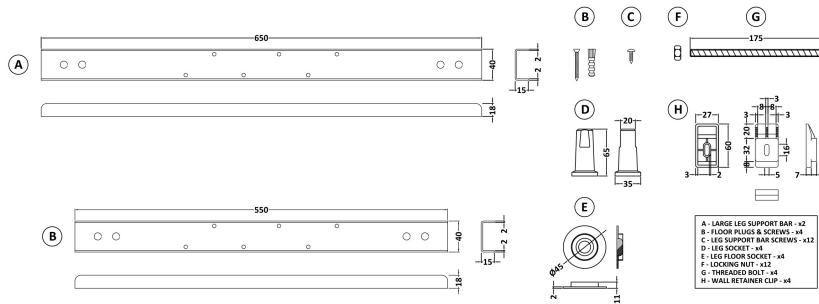

Outer Box Dimensions (If Applicable)

Length (mm):	
Width (mm):	
Height (mm):	
Gross Weight (kg):	
Barcode:	5055275824627

Product Details

Country of Origin:	Turkey
Fitting Instruction:	No
Certification:	FSC: CE & UKCA:
Material Colour Reference:	
Product Material:	Acrylic
Material Thickness:	
Volume (Ltr):	
Displaced Capacity:	
Leg Set Included:	Not Applicable
Waste Included:	Not Applicable
Drilled/Undrilled:	Not Applicable
Includes Grips:	Not Applicable
Embossed:	Not Applicable
No of Tapholes:	
Anti-Slip:	Not Applicable

Outer Box Dimensions (If Applicable)

Length (mm):	
Width (mm):	
Height (mm):	
Gross Weight (kg):	
Barcode:	5055275824641

Product Details

Country of Origin:	Turkey
Fitting Instruction:	No
Certification:	FSC: CE & UKCA:
Material Colour Reference:	European White
Product Material:	Acrylic
Material Thickness:	4mm
Volume (Ltr):	
Displaced Capacity:	
Leg Set Included:	Not Applicable
Waste Included:	Not Applicable
Drilled/Undrilled:	Not Applicable
Includes Grips:	Not Applicable
Embossed:	Not Applicable
No of Tapholes:	None
Anti-Slip:	Not Applicable

Sales Code: WBL001

Description: Bath Leg Set

Product Dimensions

Length (mm):	650
Width (mm):	650
Depth (mm):	60
Nett Weight (kg):	2.5

Packaging Dimensions

Length (mm):	665
Width (mm):	55
Depth (mm):	42
Gross Weight (kg):	2.5

Packaging Data

Box Colour:	Brown Cardboard Sleeve
Box Qty:	1
Label Size:	100 x 50
Label Colour:	White Label
Label Qty:	2

Outer Box Dimensions (If Applicable)

Length (mm):	
Width (mm):	
Height (mm):	
Gross Weight (kg):	
Barcode:	5056211809197