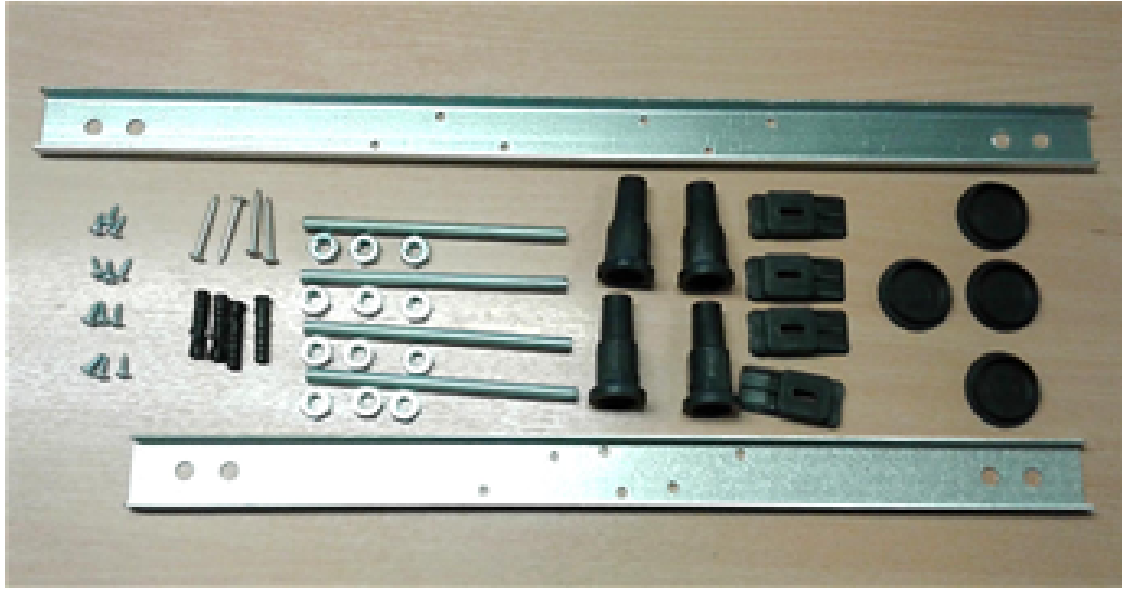

Outer Box Dimensions (If Applicable)

Length (mm):	
Width (mm):	
Height (mm):	
Gross Weight (kg):	
Barcode:	5055275824627

Product Details

Country of Origin:	Turkey
Fitting Instruction:	No
Certification:	FSC: CE & UKCA:
Material Colour Reference:	
Product Material:	Acrylic
Material Thickness:	
Volume (Ltr):	
Displaced Capacity:	
Leg Set Included:	Not Applicable
Waste Included:	Not Applicable
Drilled/Undrilled:	Not Applicable
Includes Grips:	Not Applicable
Embossed:	Not Applicable
No of Tapholes:	
Anti-Slip:	Not Applicable

Sales Code: WBP1585R

Description: 1500 X 850 P Shape Bath Rh

Packaging Details

Barcode: 5056211822387

Sales Code: WBP104

Description: 1500mm P Shaped Showerbath Rh

Product Dimensions

Length (mm):	1500
Width (mm):	850
Depth (mm):	415
Nett Weight (kg):	19

Outer Box Dimensions (If Applicable)

Length (mm):	
Width (mm):	
Height (mm):	
Gross Weight (kg):	
Barcode:	5055275824641

Product Details

Country of Origin:	Turkey
Fitting Instruction:	No
Certification:	FSC: CE & UKCA:
Material Colour Reference:	European White
Product Material:	Acrylic
Material Thickness:	4mm
Volume (Ltr):	
Displaced Capacity:	
Leg Set Included:	Not Applicable
Waste Included:	Not Applicable
Drilled/Undrilled:	Not Applicable
Includes Grips:	Not Applicable
Embossed:	Not Applicable
No of Tapholes:	None
Anti-Slip:	Not Applicable

Sales Code: WBL001

Description: Bath Leg Set

Product Dimensions

Length (mm):	650
Width (mm):	650
Depth (mm):	60
Nett Weight (kg):	2.5

Packaging Dimensions

Length (mm):	665
Width (mm):	55
Depth (mm):	42
Gross Weight (kg):	2.5