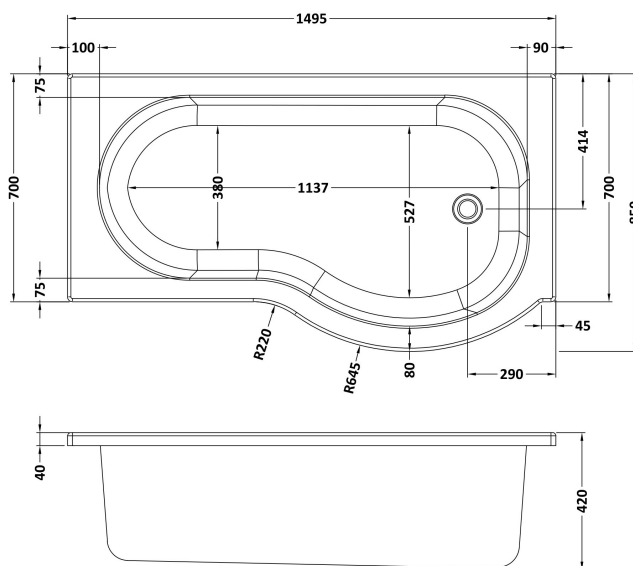

Outer Box Dimensions (If Applicable)

Length (mm):	
Width (mm):	
Height (mm):	
Gross Weight (kg):	
Barcode:	5055275824627

Product Details

Country of Origin:	Turkey
Fitting Instruction:	No
Certification:	FSC: CE & UKCA:
Material Colour Reference:	
Product Material:	Acrylic
Material Thickness:	
Volume (Ltr):	
Displaced Capacity:	
Leg Set Included:	Not Applicable
Waste Included:	Not Applicable
Drilled/Undrilled:	Not Applicable
Includes Grips:	Not Applicable
Embossed:	Not Applicable
No of Tapholes:	
Anti-Slip:	Not Applicable

Sales Code: WBP1585R

Description: 1500 X 850 P Shape Bath Rh

Packaging Details

Barcode: 5056211822387

Sales Code: WBP104

Description: 1500mm P Shaped Showerbath Rh

Product Dimensions

Length (mm):	1500
Width (mm):	850
Depth (mm):	415
Nett Weight (kg):	19

Packaging Dimensions

Length (mm):	1500
Width (mm):	900
Depth (mm):	415
Gross Weight (kg):	19

Packaging Data

Box Colour:	Brown Cardboard Sleeve
Box Qty:	1
Label Size:	300 x 35
Label Colour:	White Label
Label Qty:	2

Sales Code: WBL001

Description: Bath Leg Set

Product Dimensions

Length (mm):	650
Width (mm):	650
Depth (mm):	60
Nett Weight (kg):	2.5

Packaging Dimensions

Length (mm):	665
Width (mm):	55
Depth (mm):	42
Gross Weight (kg):	2.5