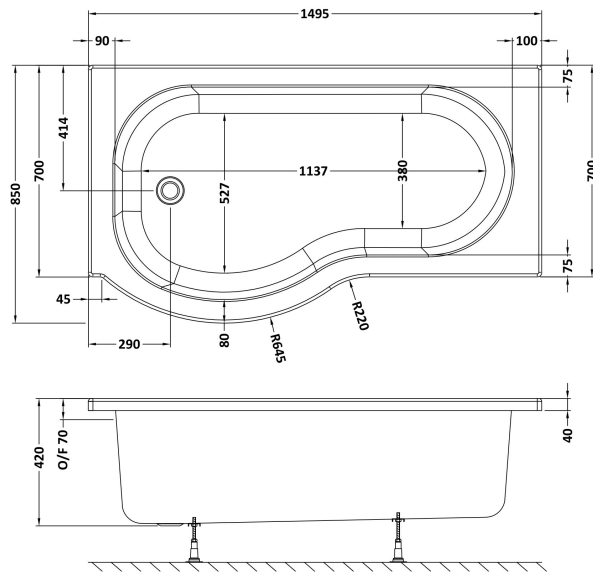

Sales Code: WBP1585L

Description: 1500 X 850 P Shape Bath Lh

Packaging Details

Barcode: 5056211822370

Sales Code: WBP103

Description: 1500mm P Shaped Showerbath Lh

Product Dimensions

Length (mm):	1500
Width (mm):	850
Depth (mm):	415
Nett Weight (kg):	19

Outer Box Dimensions (If Applicable)

Length (mm):	
Width (mm):	
Height (mm):	
Gross Weight (kg):	
Barcode:	5055275824627

Product Details

Country of Origin:	Turkey
Fitting Instruction:	No
Certification:	FSC: CE & UKCA:
Material Colour Reference:	
Product Material:	Acrylic
Material Thickness:	
Volume (Ltr):	
Displaced Capacity:	
Leg Set Included:	Not Applicable
Waste Included:	Not Applicable
Drilled/Undrilled:	Not Applicable
Includes Grips:	Not Applicable
Embossed:	Not Applicable
No of Tapholes:	
Anti-Slip:	Not Applicable

Sales Code: WBP1585R

Description: 1500 X 850 P Shape Bath Rh

Packaging Details

Barcode: 5056211822387

Sales Code: WBP104

Description: 1500mm P Shaped Showerbath Rh

Product Dimensions

Length (mm):	1500
Width (mm):	850
Depth (mm):	415
Nett Weight (kg):	19

Sales Code: WBL001

Description: Bath Leg Set

Product Dimensions

Length (mm):	650
Width (mm):	650
Depth (mm):	60
Nett Weight (kg):	2.5

Packaging Dimensions

Length (mm):	665
Width (mm):	55
Depth (mm):	42
Gross Weight (kg):	2.5