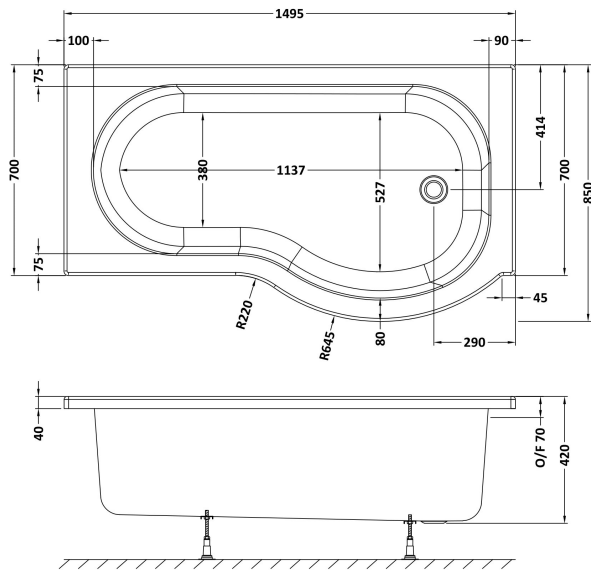

Outer Box Dimensions (If Applicable)

Length (mm):	
Width (mm):	
Height (mm):	
Gross Weight (kg):	
Barcode:	5055275824627

Product Details

Country of Origin:	Turkey
Fitting Instruction:	No
Certification:	FSC: CE & UKCA:
Material Colour Reference:	
Product Material:	Acrylic
Material Thickness:	
Volume (Ltr):	
Displaced Capacity:	
Leg Set Included:	Not Applicable
Waste Included:	Not Applicable
Drilled/Undrilled:	Not Applicable
Includes Grips:	Not Applicable
Embossed:	Not Applicable
No of Tapholes:	
Anti-Slip:	Not Applicable

Sales Code: WBP1585R

Description: 1500 X 850 P Shape Bath Rh

Packaging Details

Barcode: 5056211822387

Sales Code: WBP104

Description: 1500mm P Shaped Showerbath Rh

Product Dimensions

Length (mm):	1500
Width (mm):	850
Depth (mm):	415
Nett Weight (kg):	19

Packaging Dimensions

Length (mm):	1500
Width (mm):	900
Depth (mm):	415
Gross Weight (kg):	19

Packaging Data

Box Colour:	Brown Cardboard Sleeve
Box Qty:	1
Label Size:	300 x 35
Label Colour:	White Label
Label Qty:	2

Sales Code: WBL001

Description: Bath Leg Set

Product Dimensions

Length (mm):	650
Width (mm):	650
Depth (mm):	60
Nett Weight (kg):	2.5

Packaging Dimensions

Length (mm):	665
Width (mm):	55
Depth (mm):	42
Gross Weight (kg):	2.5