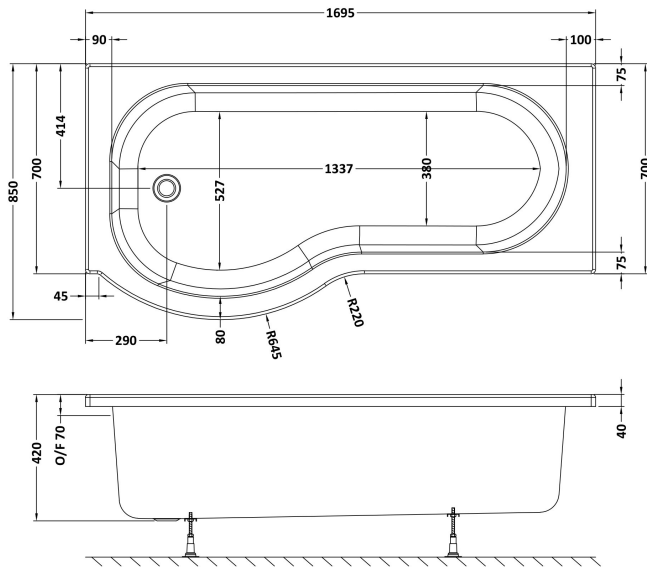

Sales Code: WBP1785L

Description: "P" Shower Bath Lh (L-170 X W-850/700)

Packaging Details

Barcode: 5056211822394

Sales Code: WBP101

Description: 1700mm P Shaped Showerbath Lh

Product Dimensions

Length (mm):	1700
Width (mm):	850
Depth (mm):	415
Nett Weight (kg):	19

Packaging Dimensions

Length (mm):	1700
Width (mm):	900
Depth (mm):	415
Gross Weight (kg):	19

Packaging Data

Box Colour:	Brown Cardboard Sleeve
Box Qty:	1
Label Size:	300 x 35
Label Colour:	White Label
Label Qty:	2

Outer Box Dimensions (If Applicable)

Length (mm):	
Width (mm):	
Height (mm):	
Gross Weight (kg):	
Barcode:	5055275824573

Product Details

Country of Origin:	Turkey
Fitting Instruction:	No
Certification:	FSC: CE & UKCA:
Material Colour Reference:	European White
Product Material:	Acrylic
Material Thickness:	4mm
Volume (Ltr):	200L
Displaced Capacity:	130L
Leg Set Included:	Not Applicable
Waste Included:	Not Applicable
Drilled/Undrilled:	Not Applicable
Includes Grips:	Not Applicable
Embossed:	Not Applicable
No of Tapholes:	None
Anti-Slip:	Not Applicable

Sales Code: WBP1785R

Description: "P" Shower Bath Rh (L-170 X W-850/700)

Packaging Details

Barcode: 5056211822400

Sales Code: WBP102

Description: 1700mm P Shaped Showerbath Rh

Product Dimensions

Length (mm):	1700
Width (mm):	850
Depth (mm):	415
Nett Weight (kg):	19