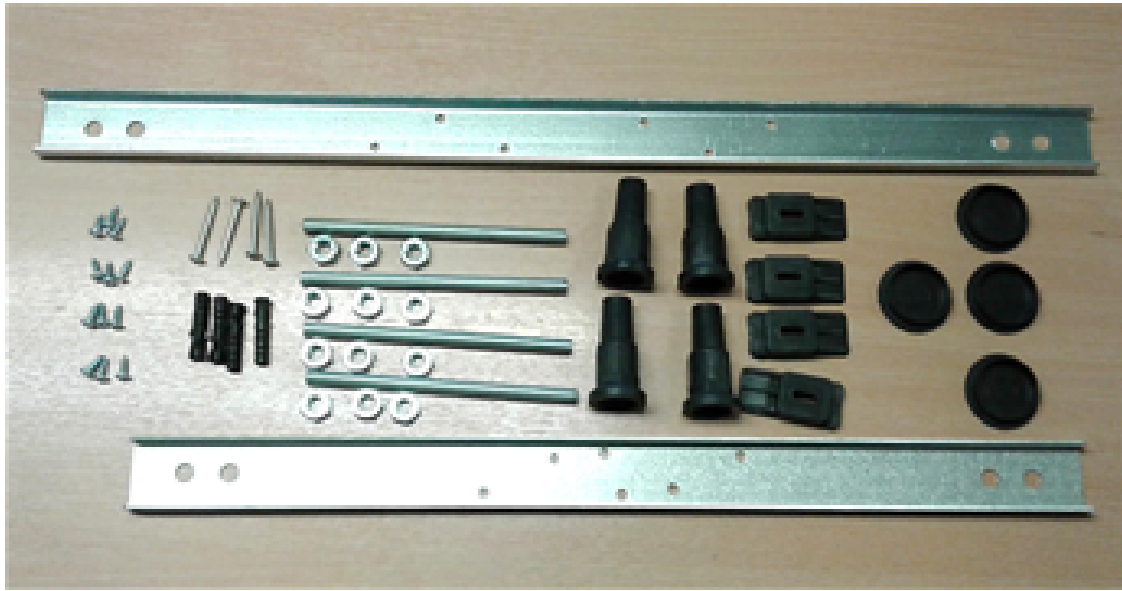

Outer Box Dimensions (If Applicable)

Length (mm):	
Width (mm):	
Height (mm):	
Gross Weight (kg):	
Barcode:	5055275824573

Product Details

Country of Origin:	Turkey
Fitting Instruction:	No
Certification:	FSC: CE & UKCA:
Material Colour Reference:	European White
Product Material:	Acrylic
Material Thickness:	4mm
Volume (Ltr):	200L
Displaced Capacity:	130L
Leg Set Included:	Not Applicable
Waste Included:	Not Applicable
Drilled/Undrilled:	Not Applicable
Includes Grips:	Not Applicable
Embossed:	Not Applicable
No of Tapholes:	None
Anti-Slip:	Not Applicable

Sales Code: WBP1785R

Description: "P" Shower Bath Rh (L-170 X W-850/700)

Packaging Details

Barcode: 5056211822400

Sales Code: WBP102

Description: 1700mm P Shaped Showerbath Rh

Product Dimensions

Length (mm):	1700
Width (mm):	850
Depth (mm):	415
Nett Weight (kg):	19

Outer Box Dimensions (If Applicable)

Length (mm):	
Width (mm):	
Height (mm):	
Gross Weight (kg):	
Barcode:	5055275824610

Product Details

Country of Origin:	Turkey
Fitting Instruction:	No
Certification:	FSC: CE & UKCA:
Material Colour Reference:	European White
Product Material:	Acrylic
Material Thickness:	4mm
Volume (Ltr):	200L
Displaced Capacity:	130L
Leg Set Included:	Not Applicable
Waste Included:	Not Applicable
Drilled/Undrilled:	Not Applicable
Includes Grips:	Not Applicable
Embossed:	Not Applicable
No of Tapholes:	None
Anti-Slip:	Not Applicable

Sales Code: WBL001

Description: Bath Leg Set

Product Dimensions

Length (mm):	650
Width (mm):	650
Depth (mm):	60
Nett Weight (kg):	2.5

Packaging Dimensions

Length (mm):	665
Width (mm):	55
Depth (mm):	42
Gross Weight (kg):	2.5