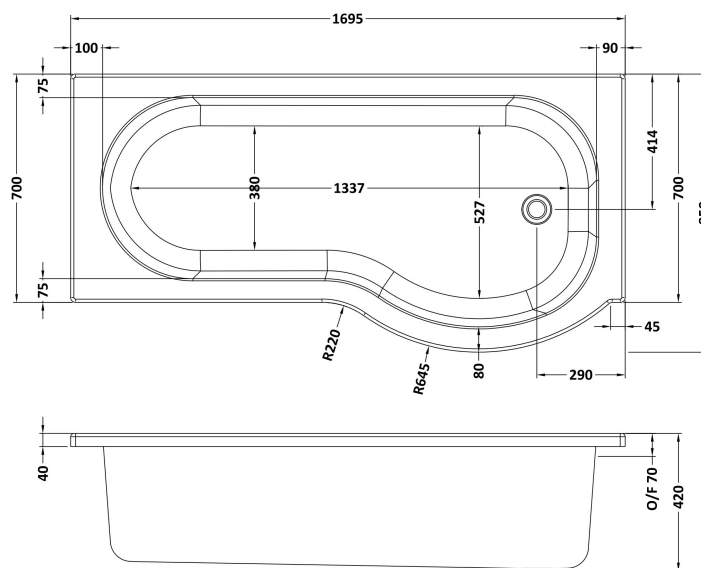

Sales Code: WBP1785L

Description: "P" Shower Bath Lh (L-170 X W-850/700)

Packaging Details

Barcode: 5056211822394

Sales Code: WBP101

Description: 1700mm P Shaped Showerbath Lh

Product Dimensions

Length (mm):	1700
Width (mm):	850
Depth (mm):	415
Nett Weight (kg):	19

Outer Box Dimensions (If Applicable)

Length (mm):	
Width (mm):	
Height (mm):	
Gross Weight (kg):	
Barcode:	5055275824573

Product Details

Country of Origin:	Turkey
Fitting Instruction:	No
Certification:	FSC: CE & UKCA:
Material Colour Reference:	European White
Product Material:	Acrylic
Material Thickness:	4mm
Volume (Ltr):	200L
Displaced Capacity:	130L
Leg Set Included:	Not Applicable
Waste Included:	Not Applicable
Drilled/Undrilled:	Not Applicable
Includes Grips:	Not Applicable
Embossed:	Not Applicable
No of Tapholes:	None
Anti-Slip:	Not Applicable

Sales Code: WBP1785R

Description: "P" Shower Bath Rh (L-170 X W-850/700)

Packaging Details

Barcode: 5056211822400

Sales Code: WBP102

Description: 1700mm P Shaped Showerbath Rh

Product Dimensions

Length (mm):	1700
Width (mm):	850
Depth (mm):	415
Nett Weight (kg):	19

Packaging Dimensions

Length (mm):	1700
Width (mm):	900
Depth (mm):	415
Gross Weight (kg):	19

Packaging Data

Box Colour:	Brown Cardboard Sleeve
Box Qty:	1
Label Size:	300 x 35
Label Colour:	White Label
Label Qty:	2