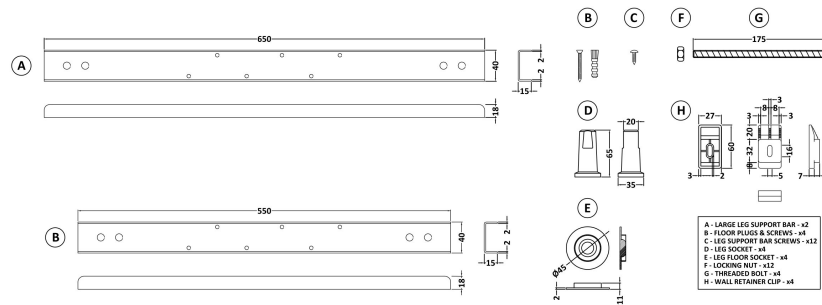

Outer Box Dimensions (If Applicable)

Length (mm):	
Width (mm):	
Height (mm):	
Gross Weight (kg):	
Barcode:	5055275824573

Product Details

Country of Origin:	Turkey
Fitting Instruction:	No
Certification:	FSC: CE & UKCA:
Material Colour Reference:	European White
Product Material:	Acrylic
Material Thickness:	4mm
Volume (Ltr):	200L
Displaced Capacity:	130L
Leg Set Included:	Not Applicable
Waste Included:	Not Applicable
Drilled/Undrilled:	Not Applicable
Includes Grips:	Not Applicable
Embossed:	Not Applicable
No of Tapholes:	None
Anti-Slip:	Not Applicable

Sales Code: WBP1785R

Description: "P" Shower Bath Rh (L-170 X W-850/700)

Packaging Details

Barcode: 5056211822400

Sales Code: WBP102

Description: 1700mm P Shaped Showerbath Rh

Product Dimensions

Length (mm):	1700
Width (mm):	850
Depth (mm):	415
Nett Weight (kg):	19

Outer Box Dimensions (If Applicable)

Length (mm):	
Width (mm):	
Height (mm):	
Gross Weight (kg):	
Barcode:	5055275824610

Product Details

Country of Origin:	Turkey
Fitting Instruction:	No
Certification:	FSC: CE & UKCA:
Material Colour Reference:	European White
Product Material:	Acrylic
Material Thickness:	4mm
Volume (Ltr):	200L
Displaced Capacity:	130L
Leg Set Included:	Not Applicable
Waste Included:	Not Applicable
Drilled/Undrilled:	Not Applicable
Includes Grips:	Not Applicable
Embossed:	Not Applicable
No of Tapholes:	None
Anti-Slip:	Not Applicable

Sales Code: WBL001

Description: Bath Leg Set

Product Dimensions

Length (mm):	650
Width (mm):	650
Depth (mm):	60
Nett Weight (kg):	2.5

Packaging Dimensions

Length (mm):	665
Width (mm):	55
Depth (mm):	42
Gross Weight (kg):	2.5