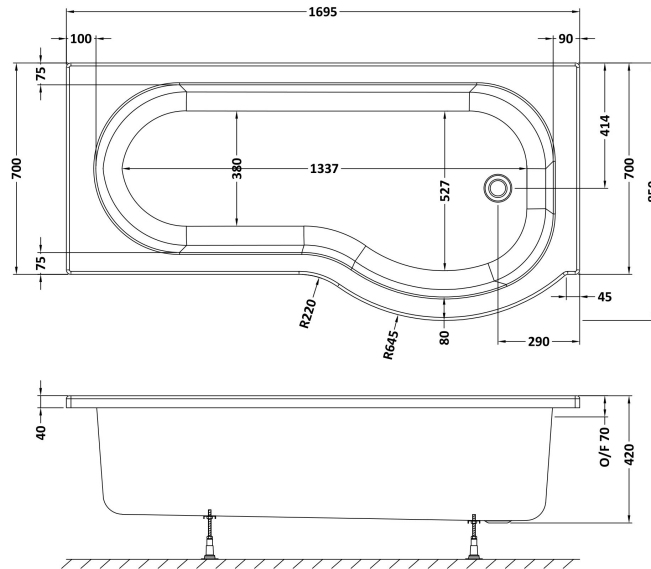

Sales Code: WBP1785L

Description: "P" Shower Bath Lh (L-170 X W-850/700)

Packaging Details

Barcode: 5056211822394

Sales Code: WBP101

Description: 1700mm P Shaped Showerbath Lh

Product Dimensions

Length (mm):	1700
Width (mm):	850
Depth (mm):	415
Nett Weight (kg):	19

Outer Box Dimensions (If Applicable)

Length (mm):	
Width (mm):	
Height (mm):	
Gross Weight (kg):	
Barcode:	5055275824573

Product Details

Country of Origin:	Turkey
Fitting Instruction:	No
Certification:	FSC: CE & UKCA:
Material Colour Reference:	European White
Product Material:	Acrylic
Material Thickness:	4mm
Volume (Ltr):	200L
Displaced Capacity:	130L
Leg Set Included:	Not Applicable
Waste Included:	Not Applicable
Drilled/Undrilled:	Not Applicable
Includes Grips:	Not Applicable
Embossed:	Not Applicable
No of Tapholes:	None
Anti-Slip:	Not Applicable

Sales Code: WBP1785R

Description: "P" Shower Bath Rh (L-170 X W-850/700)

Packaging Details

Barcode: 5056211822400

Sales Code: WBP102

Description: 1700mm P Shaped Showerbath Rh

Product Dimensions

Length (mm):	1700
Width (mm):	850
Depth (mm):	415
Nett Weight (kg):	19

Packaging Dimensions

Length (mm):	1700
Width (mm):	900
Depth (mm):	415
Gross Weight (kg):	19

Packaging Data

Box Colour:	Brown Cardboard Sleeve
Box Qty:	1
Label Size:	300 x 35
Label Colour:	White Label
Label Qty:	2