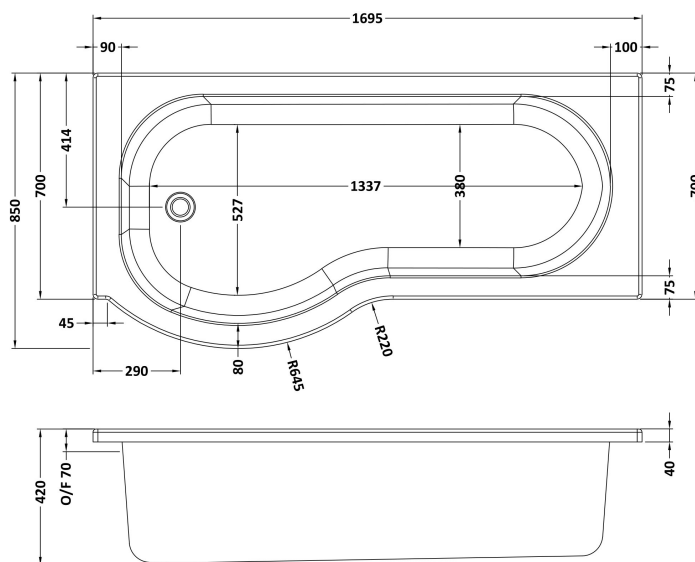

Sales Code: WBP1785L

Description: "P" Shower Bath Lh (L-170 X W-850/700)

Packaging Details

Barcode: 5056211822394

Sales Code: WBP101

Description: 1700mm P Shaped Showerbath Lh

Product Dimensions

Length (mm):	1700
Width (mm):	850
Depth (mm):	415
Nett Weight (kg):	19

Packaging Dimensions

Length (mm):	1700
Width (mm):	900
Depth (mm):	415
Gross Weight (kg):	19

Packaging Data

Box Colour:	Brown Cardboard Sleeve
Box Qty:	1
Label Size:	300 x 35
Label Colour:	White Label
Label Qty:	2

Outer Box Dimensions (If Applicable)

Length (mm):	
Width (mm):	
Height (mm):	
Gross Weight (kg):	
Barcode:	5055275824573

Product Details

Country of Origin:	Turkey
Fitting Instruction:	No
Certification:	FSC: CE & UKCA:
Material Colour Reference:	European White
Product Material:	Acrylic
Material Thickness:	4mm
Volume (Ltr):	200L
Displaced Capacity:	130L
Leg Set Included:	Not Applicable
Waste Included:	Not Applicable
Drilled/Undrilled:	Not Applicable
Includes Grips:	Not Applicable
Embossed:	Not Applicable
No of Tapholes:	None
Anti-Slip:	Not Applicable

Sales Code: WBP1785R

Description: "P" Shower Bath Rh (L-170 X W-850/700)

Packaging Details

Barcode: 5056211822400

Sales Code: WBP102

Description: 1700mm P Shaped Showerbath Rh

Product Dimensions

Length (mm):	1700
Width (mm):	850
Depth (mm):	415
Nett Weight (kg):	19