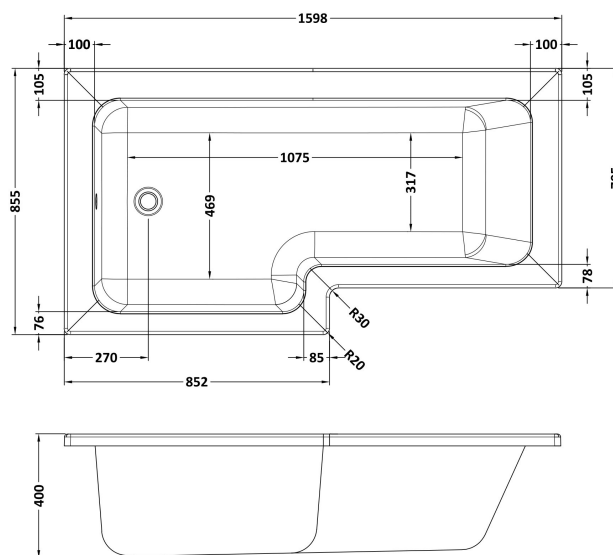

Sales Code: WBS1685L

Description: Square Shower Bath L/H 1600X850

Packaging Details

Barcode: 5056211822295

Sales Code: WBS105

Description: 1600mm Square Shower Bath Lh

Product Dimensions

Length (mm):	1600
Width (mm):	850
Depth (mm):	390
Nett Weight (kg):	23

Packaging Dimensions

Length (mm):	1600
Width (mm):	850
Depth (mm):	390
Gross Weight (kg):	23

Packaging Data

Box Colour:	Brown Cardboard Sleeve
Box Qty:	1
Label Size:	192 x 38
Label Colour:	White Label
Label Qty:	1

Outer Box Dimensions (If Applicable)

Length (mm):	
Width (mm):	
Height (mm):	
Gross Weight (kg):	
Barcode:	5056211822219

Product Details

Country of Origin:	Turkey
Fitting Instruction:	No
Certification:	FSC: No CE & UKCA: Yes
Material Colour Reference:	European White
Product Material:	Acrylic
Material Thickness:	4mm
Volume (Ltr):	200L
Displaced Capacity:	130L
Leg Set Included:	Legset Not Included
Waste Included:	Waste Not Included
Drilled/Undrilled:	Undrilled For Taps
Includes Grips:	No Grips Supplied
Embossed:	No
No of Tapholes:	None
Anti-Slip:	No

Sales Code: WBL001

Description: Bath Leg Set

Product Dimensions

Length (mm):	650
Width (mm):	650
Depth (mm):	60
Nett Weight (kg):	2.5

Packaging Dimensions

Length (mm):	665
Width (mm):	55
Depth (mm):	42
Gross Weight (kg):	2.5