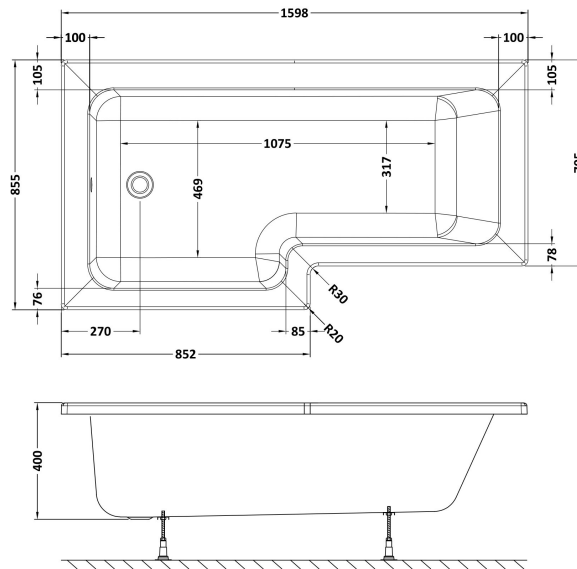

Sales Code: WBS1685L

Description: Square Shower Bath L/H 1600X850

Packaging Details

Barcode: 5056211822295

Sales Code: WBS105

Description: 1600mm Square Shower Bath Lh

Product Dimensions

Length (mm):	1600
Width (mm):	850
Depth (mm):	390
Nett Weight (kg):	23

Packaging Dimensions

Length (mm):	1600
Width (mm):	850
Depth (mm):	390
Gross Weight (kg):	23

Packaging Data

Box Colour:	Brown Cardboard Sleeve
Box Qty:	1
Label Size:	192 x 38
Label Colour:	White Label
Label Qty:	1

Outer Box Dimensions (If Applicable)

Length (mm):	
Width (mm):	
Height (mm):	
Gross Weight (kg):	
Barcode:	5056211822219

Product Details

Country of Origin:	Turkey
Fitting Instruction:	No
Certification:	FSC: No CE & UKCA: Yes
Material Colour Reference:	European White
Product Material:	Acrylic
Material Thickness:	4mm
Volume (Ltr):	200L
Displaced Capacity:	130L
Leg Set Included:	Legset Not Included
Waste Included:	Waste Not Included
Drilled/Undrilled:	Undrilled For Taps
Includes Grips:	No Grips Supplied
Embossed:	No
No of Tapholes:	None
Anti-Slip:	No

Sales Code: WBL001

Description: Bath Leg Set

Product Dimensions

Length (mm):	650
Width (mm):	650
Depth (mm):	60
Nett Weight (kg):	2.5

Packaging Dimensions

Length (mm):	665
Width (mm):	55
Depth (mm):	42
Gross Weight (kg):	2.5