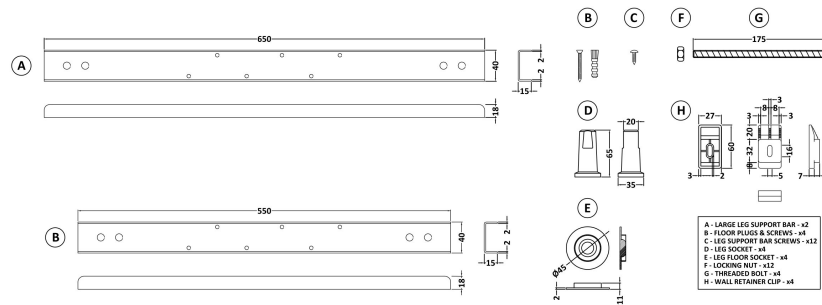

Outer Box Dimensions (If Applicable)

Length (mm):	
Width (mm):	
Height (mm):	
Gross Weight (kg):	
Barcode:	5056211822219

Product Details

Country of Origin:	Turkey
Fitting Instruction:	No
Certification:	FSC: No CE & UKCA: Yes
Material Colour Reference:	European White
Product Material:	Acrylic
Material Thickness:	4mm
Volume (Ltr):	200L
Displaced Capacity:	130L
Leg Set Included:	Legset Not Included
Waste Included:	Waste Not Included
Drilled/Undrilled:	Undrilled For Taps
Includes Grips:	No Grips Supplied
Embossed:	No
No of Tapholes:	None
Anti-Slip:	No

Outer Box Dimensions (If Applicable)

Length (mm):	
Width (mm):	
Height (mm):	
Gross Weight (kg):	
Barcode:	5056211822226

Product Details

Country of Origin:	Turkey
Fitting Instruction:	No
Certification:	FSC: No CE & UKCA: Yes
Material Colour Reference:	European White
Product Material:	Acrylic
Material Thickness:	4mm
Volume (Ltr):	200L
Displaced Capacity:	130L
Leg Set Included:	Legset Not Included
Waste Included:	Waste Not Included
Drilled/Undrilled:	Undrilled For Taps
Includes Grips:	No Grips Supplied
Embossed:	No
No of Tapholes:	None
Anti-Slip:	No

Sales Code: WBL001

Description: Bath Leg Set

Product Dimensions

Length (mm):	650
Width (mm):	650
Depth (mm):	60
Nett Weight (kg):	2.5

Packaging Dimensions

Length (mm):	665
Width (mm):	55
Depth (mm):	42
Gross Weight (kg):	2.5

Packaging Data

Box Colour:	Brown Cardboard Sleeve
Box Qty:	1
Label Size:	100 x 50
Label Colour:	White Label
Label Qty:	2

Outer Box Dimensions (If Applicable)

Length (mm):	
Width (mm):	
Height (mm):	
Gross Weight (kg):	
Barcode:	5056211809197