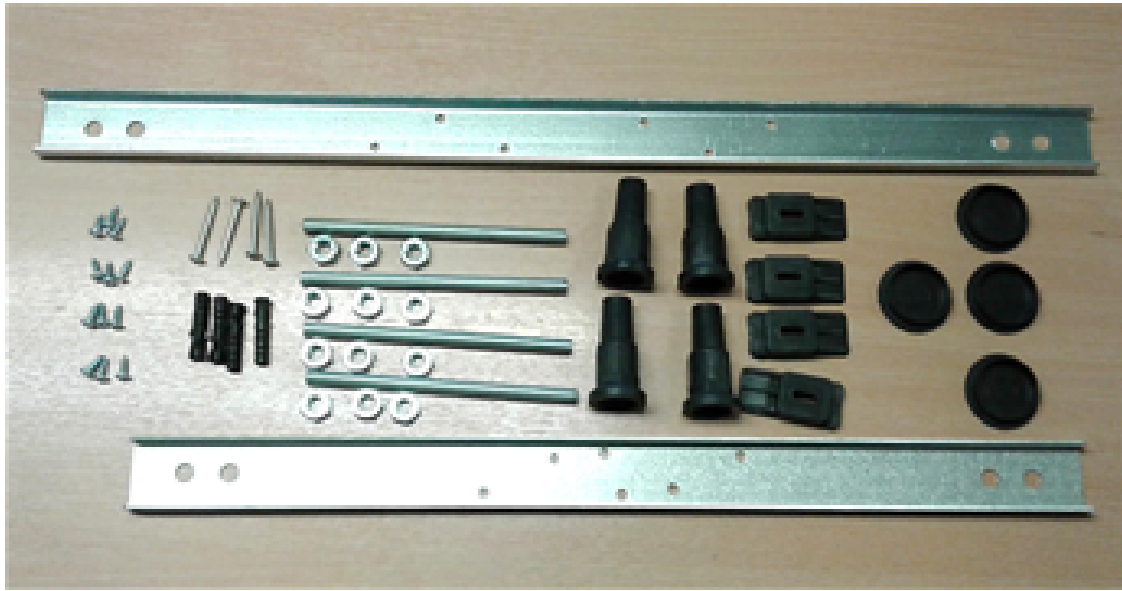

Outer Box Dimensions (If Applicable)

Length (mm):	
Width (mm):	
Height (mm):	
Gross Weight (kg):	
Barcode:	5056211822219

Product Details

Country of Origin:	Turkey
Fitting Instruction:	No
Certification:	FSC: No CE & UKCA: Yes
Material Colour Reference:	European White
Product Material:	Acrylic
Material Thickness:	4mm
Volume (Ltr):	200L
Displaced Capacity:	130L
Leg Set Included:	Legset Not Included
Waste Included:	Waste Not Included
Drilled/Undrilled:	Undrilled For Taps
Includes Grips:	No Grips Supplied
Embossed:	No
No of Tapholes:	None
Anti-Slip:	No

Outer Box Dimensions (If Applicable)

Length (mm):	
Width (mm):	
Height (mm):	
Gross Weight (kg):	
Barcode:	5056211822226

Product Details

Country of Origin:	Turkey
Fitting Instruction:	No
Certification:	FSC: No CE & UKCA: Yes
Material Colour Reference:	European White
Product Material:	Acrylic
Material Thickness:	4mm
Volume (Ltr):	200L
Displaced Capacity:	130L
Leg Set Included:	Legset Not Included
Waste Included:	Waste Not Included
Drilled/Undrilled:	Undrilled For Taps
Includes Grips:	No Grips Supplied
Embossed:	No
No of Tapholes:	None
Anti-Slip:	No

Sales Code: WBL001

Description: Bath Leg Set

Product Dimensions

Length (mm):	650
Width (mm):	650
Depth (mm):	60
Nett Weight (kg):	2.5

Packaging Dimensions

Length (mm):	665
Width (mm):	55
Depth (mm):	42
Gross Weight (kg):	2.5