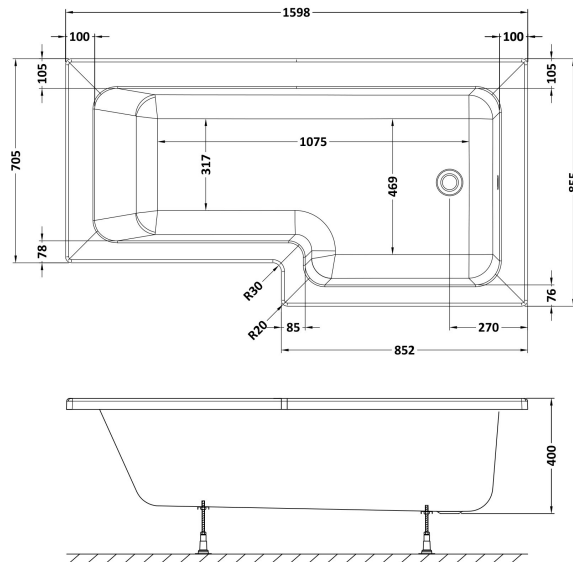

Packaging Dimensions

Length (mm):	1600
Width (mm):	850
Depth (mm):	390
Gross Weight (kg):	23

Packaging Data

Box Colour:	Brown Cardboard Sleeve
Box Qty:	1
Label Size:	192 x 38
Label Colour:	White Label
Label Qty:	1

Outer Box Dimensions (If Applicable)

Length (mm):	
Width (mm):	
Height (mm):	
Gross Weight (kg):	
Barcode:	5056211822219

Product Details

Country of Origin:	Turkey
Fitting Instruction:	No
Certification:	FSC: No CE & UKCA: Yes
Material Colour Reference:	European White
Product Material:	Acrylic
Material Thickness:	4mm
Volume (Ltr):	200L
Displaced Capacity:	130L
Leg Set Included:	Legset Not Included
Waste Included:	Waste Not Included
Drilled/Undrilled:	Undrilled For Taps
Includes Grips:	No Grips Supplied
Embossed:	No
No of Tapholes:	None
Anti-Slip:	No

Sales Code: WBS1685R

Description: Square Shower Bath R/H 1600X850

Packaging Details

Barcode: 5056211822301

Sales Code: WBS106

Description: 1600mm Square Shower Bath Rh

Product Dimensions

Length (mm):	1600
Width (mm):	850
Depth (mm):	390
Nett Weight (kg):	23