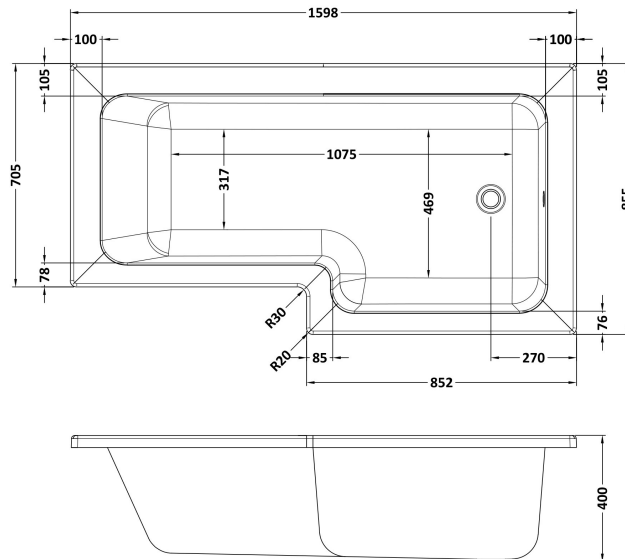

Outer Box Dimensions (If Applicable)

Length (mm):	
Width (mm):	
Height (mm):	
Gross Weight (kg):	
Barcode:	5056211822219

Product Details

Country of Origin:	Turkey
Fitting Instruction:	No
Certification:	FSC: No CE & UKCA: Yes
Material Colour Reference:	European White
Product Material:	Acrylic
Material Thickness:	4mm
Volume (Ltr):	200L
Displaced Capacity:	130L
Leg Set Included:	Legset Not Included
Waste Included:	Waste Not Included
Drilled/Undrilled:	Undrilled For Taps
Includes Grips:	No Grips Supplied
Embossed:	No
No of Tapholes:	None
Anti-Slip:	No

Sales Code: WBS1685R

Description: Square Shower Bath R/H 1600X850

Packaging Details

Barcode: 5056211822301

Sales Code: WBS106

Description: 1600mm Square Shower Bath Rh

Product Dimensions

Length (mm):	1600
Width (mm):	850
Depth (mm):	390
Nett Weight (kg):	23

Packaging Dimensions

Length (mm):	1600
Width (mm):	850
Depth (mm):	390
Gross Weight (kg):	23

Packaging Data

Box Colour:	Brown Cardboard Sleeve
Box Qty:	1
Label Size:	192 x 38
Label Colour:	White Label
Label Qty:	1

Outer Box Dimensions (If Applicable)

Length (mm):	
Width (mm):	
Height (mm):	
Gross Weight (kg):	
Barcode:	5056211822226

Product Details

Country of Origin:	Turkey
Fitting Instruction:	No
Certification:	FSC: No CE & UKCA: Yes
Material Colour Reference:	European White
Product Material:	Acrylic
Material Thickness:	4mm
Volume (Ltr):	200L
Displaced Capacity:	130L
Leg Set Included:	Legset Not Included
Waste Included:	Waste Not Included
Drilled/Undrilled:	Undrilled For Taps
Includes Grips:	No Grips Supplied
Embossed:	No
No of Tapholes:	None
Anti-Slip:	No