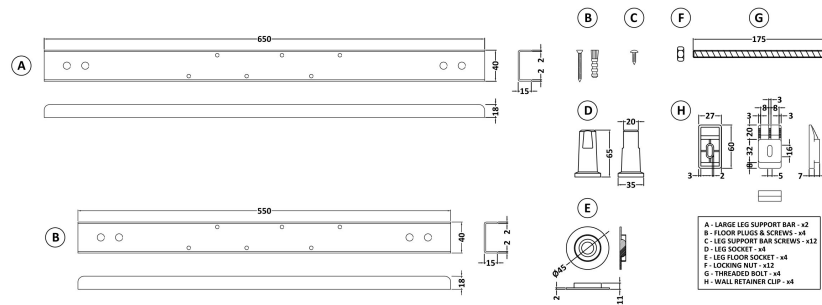

Outer Box Dimensions (If Applicable)

Length (mm):	
Width (mm):	
Height (mm):	
Gross Weight (kg):	
Barcode:	5055275824511

Product Details

Country of Origin:	Turkey
Fitting Instruction:	No
Certification:	FSC: CE & UKCA:
Material Colour Reference:	European White
Product Material:	Acrylic
Material Thickness:	4mm
Volume (Ltr):	200L
Displaced Capacity:	130L
Leg Set Included:	Legset Not Included
Waste Included:	Waste Not Included
Drilled/Undrilled:	Undrilled For Taps
Includes Grips:	No Grips Supplied
Embossed:	No
No of Tapholes:	None
Anti-Slip:	No

Outer Box Dimensions (If Applicable)

Length (mm):	
Width (mm):	
Height (mm):	
Gross Weight (kg):	
Barcode:	5055275824535

Product Details

Country of Origin:	Turkey
Fitting Instruction:	No
Certification:	FSC: CE & UKCA: Yes
Material Colour Reference:	European White
Product Material:	Acrylic
Material Thickness:	4mm
Volume (Ltr):	200L
Displaced Capacity:	130L
Leg Set Included:	Legset Not Included
Waste Included:	Waste Not Included
Drilled/Undrilled:	Undrilled For Taps
Includes Grips:	No Grips Supplied
Embossed:	No
No of Tapholes:	None
Anti-Slip:	No

Sales Code: WBL001

Description: Bath Leg Set

Product Dimensions

Length (mm):	650
Width (mm):	650
Depth (mm):	60
Nett Weight (kg):	2.5

Packaging Dimensions

Length (mm):	665
Width (mm):	55
Depth (mm):	42
Gross Weight (kg):	2.5

Packaging Data

Box Colour:	Brown Cardboard Sleeve
Box Qty:	1
Label Size:	100 x 50
Label Colour:	White Label
Label Qty:	2

Outer Box Dimensions (If Applicable)

Length (mm):	
Width (mm):	
Height (mm):	
Gross Weight (kg):	
Barcode:	5056211809197