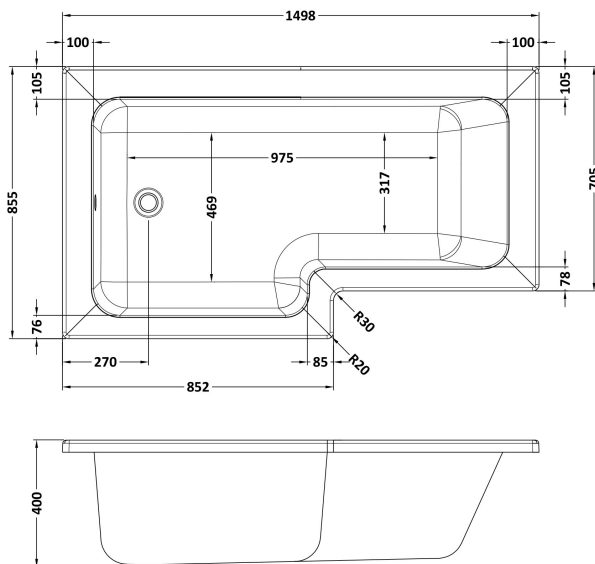

Sales Code: WBS1585L

Description: Square Shower Bath L/H 1500X850

Packaging Details

Barcode: 5056211822271

Sales Code: WBS103

Description: 1500mm Square Shower Bath Lh

Product Dimensions

Length (mm):	1500
Width (mm):	850
Depth (mm):	390
Nett Weight (kg):	24.5

Packaging Dimensions

Length (mm):	1500
Width (mm):	850
Depth (mm):	425
Gross Weight (kg):	24.5

Packaging Data

Box Colour:	Brown Cardboard Sleeve
Box Qty:	1
Label Size:	x
Label Colour:	White Label
Label Qty:	

Outer Box Dimensions (If Applicable)

Length (mm):	
Width (mm):	
Height (mm):	
Gross Weight (kg):	
Barcode:	5055275824511

Product Details

Country of Origin:	Turkey
Fitting Instruction:	No
Certification:	FSC: CE & UKCA:
Material Colour Reference:	European White
Product Material:	Acrylic
Material Thickness:	4mm
Volume (Ltr):	200L
Displaced Capacity:	130L
Leg Set Included:	Legset Not Included
Waste Included:	Waste Not Included
Drilled/Undrilled:	Undrilled For Taps
Includes Grips:	No Grips Supplied
Embossed:	No
No of Tapholes:	None
Anti-Slip:	No

Sales Code: WBL001

Description: Bath Leg Set

Product Dimensions

Length (mm):	650
Width (mm):	650
Depth (mm):	60
Nett Weight (kg):	2.5

Packaging Dimensions

Length (mm):	665
Width (mm):	55
Depth (mm):	42
Gross Weight (kg):	2.5