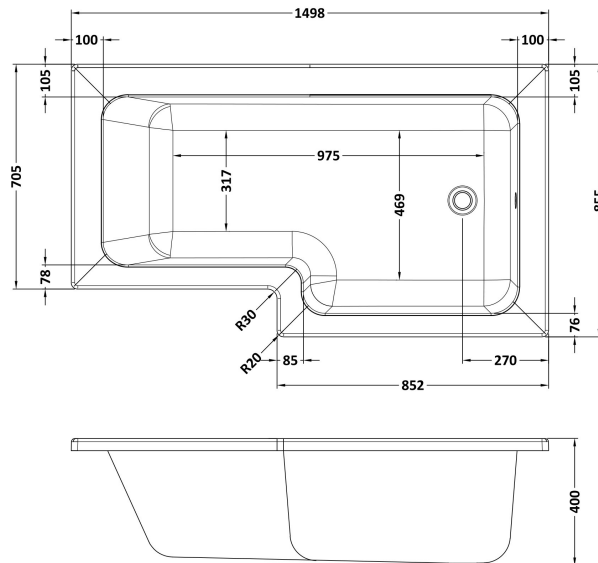

Outer Box Dimensions (If Applicable)

Length (mm):	
Width (mm):	
Height (mm):	
Gross Weight (kg):	
Barcode:	5055275824511

Product Details

Country of Origin:	Turkey
Fitting Instruction:	No
Certification:	FSC: CE & UKCA:
Material Colour Reference:	European White
Product Material:	Acrylic
Material Thickness:	4mm
Volume (Ltr):	200L
Displaced Capacity:	130L
Leg Set Included:	Legset Not Included
Waste Included:	Waste Not Included
Drilled/Undrilled:	Undrilled For Taps
Includes Grips:	No Grips Supplied
Embossed:	No
No of Tapholes:	None
Anti-Slip:	No

Sales Code: WBS1585R

Description: Square Shower Bath R/H 1500X850

Packaging Details

Barcode: 5056211822288

Sales Code: WBS104

Description: 1500mm Square Shower Bath Rh

Product Dimensions

Length (mm):	1500
Width (mm):	850
Depth (mm):	390
Nett Weight (kg):	24.5

Packaging Dimensions

Length (mm):	1500
Width (mm):	850
Depth (mm):	425
Gross Weight (kg):	24.5

Packaging Data

Box Colour:	Brown Cardboard Sleeve
Box Qty:	1
Label Size:	300 x 35
Label Colour:	White Label
Label Qty:	2

Outer Box Dimensions (If Applicable)

Length (mm):	
Width (mm):	
Height (mm):	
Gross Weight (kg):	
Barcode:	5055275824535

Product Details

Country of Origin:	Turkey
Fitting Instruction:	No
Certification:	FSC: CE & UKCA: Yes
Material Colour Reference:	European White
Product Material:	Acrylic
Material Thickness:	4mm
Volume (Ltr):	200L
Displaced Capacity:	130L
Leg Set Included:	Legset Not Included
Waste Included:	Waste Not Included
Drilled/Undrilled:	Undrilled For Taps
Includes Grips:	No Grips Supplied
Embossed:	No
No of Tapholes:	None
Anti-Slip:	No