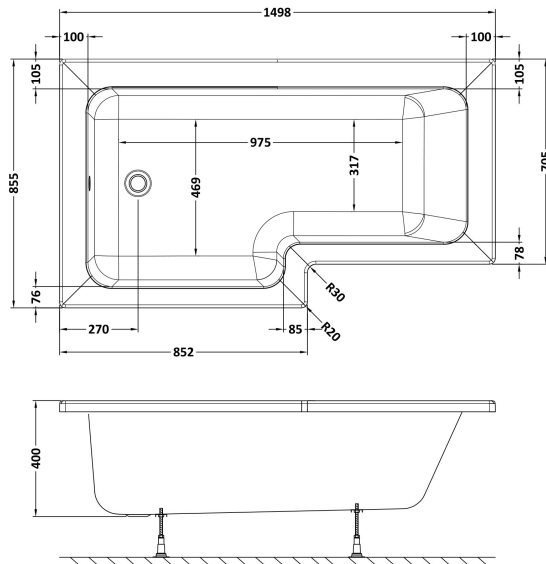

Sales Code: WBS1585L

Description: Square Shower Bath L/H 1500X850

Packaging Details

Barcode: 5056211822271

Sales Code: WBS103

Description: 1500mm Square Shower Bath Lh

Product Dimensions

Length (mm):	1500
Width (mm):	850
Depth (mm):	390
Nett Weight (kg):	24.5

Packaging Dimensions

Length (mm):	1500
Width (mm):	850
Depth (mm):	425
Gross Weight (kg):	24.5

Packaging Data

Box Colour:	Brown Cardboard Sleeve
Box Qty:	1
Label Size:	x
Label Colour:	White Label
Label Qty:	

Outer Box Dimensions (If Applicable)

Length (mm):	
Width (mm):	
Height (mm):	
Gross Weight (kg):	
Barcode:	5055275824511

Product Details

Country of Origin:	Turkey
Fitting Instruction:	No
Certification:	FSC: CE & UKCA:
Material Colour Reference:	European White
Product Material:	Acrylic
Material Thickness:	4mm
Volume (Ltr):	200L
Displaced Capacity:	130L
Leg Set Included:	Legset Not Included
Waste Included:	Waste Not Included
Drilled/Undrilled:	Undrilled For Taps
Includes Grips:	No Grips Supplied
Embossed:	No
No of Tapholes:	None
Anti-Slip:	No

Sales Code: WBL001

Description: Bath Leg Set

Product Dimensions

Length (mm):	650
Width (mm):	650
Depth (mm):	60
Nett Weight (kg):	2.5

Packaging Dimensions

Length (mm):	665
Width (mm):	55
Depth (mm):	42
Gross Weight (kg):	2.5