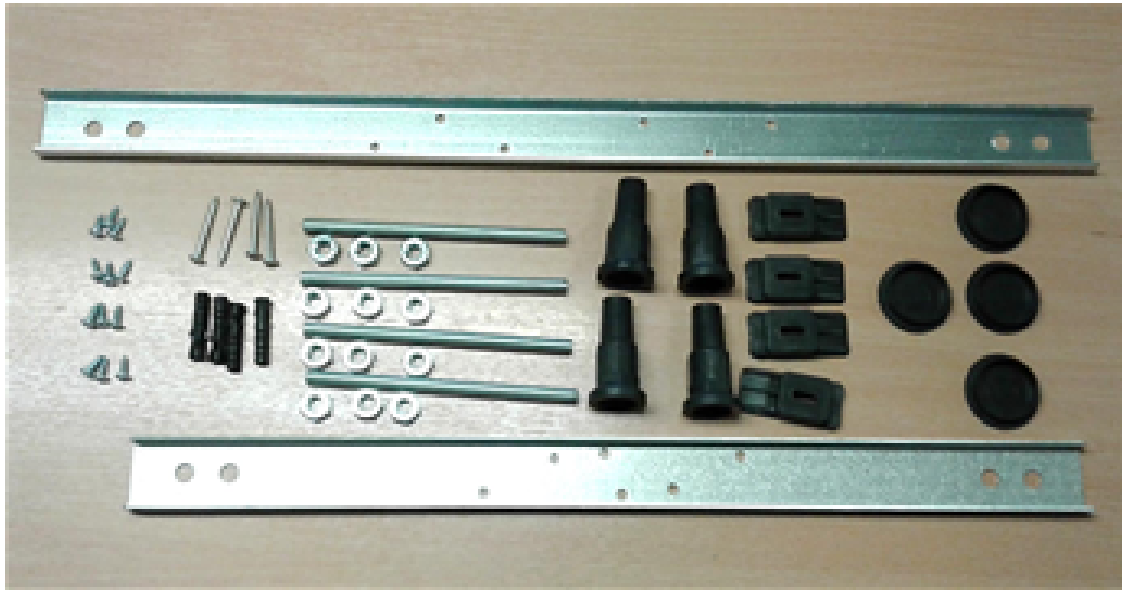

Outer Box Dimensions (If Applicable)

Length (mm):	
Width (mm):	
Height (mm):	
Gross Weight (kg):	
Barcode:	5055275824511

Product Details

Country of Origin:	Turkey
Fitting Instruction:	No
Certification:	FSC: CE & UKCA:
Material Colour Reference:	European White
Product Material:	Acrylic
Material Thickness:	4mm
Volume (Ltr):	200L
Displaced Capacity:	130L
Leg Set Included:	Legset Not Included
Waste Included:	Waste Not Included
Drilled/Undrilled:	Undrilled For Taps
Includes Grips:	No Grips Supplied
Embossed:	No
No of Tapholes:	None
Anti-Slip:	No

Outer Box Dimensions (If Applicable)

Length (mm):	
Width (mm):	
Height (mm):	
Gross Weight (kg):	
Barcode:	5055275824535

Product Details

Country of Origin:	Turkey
Fitting Instruction:	No
Certification:	FSC: CE & UKCA: Yes
Material Colour Reference:	European White
Product Material:	Acrylic
Material Thickness:	4mm
Volume (Ltr):	200L
Displaced Capacity:	130L
Leg Set Included:	Legset Not Included
Waste Included:	Waste Not Included
Drilled/Undrilled:	Undrilled For Taps
Includes Grips:	No Grips Supplied
Embossed:	No
No of Tapholes:	None
Anti-Slip:	No

Sales Code: WBL001

Description: Bath Leg Set

Product Dimensions

Length (mm):	650
Width (mm):	650
Depth (mm):	60
Nett Weight (kg):	2.5

Packaging Dimensions

Length (mm):	665
Width (mm):	55
Depth (mm):	42
Gross Weight (kg):	2.5