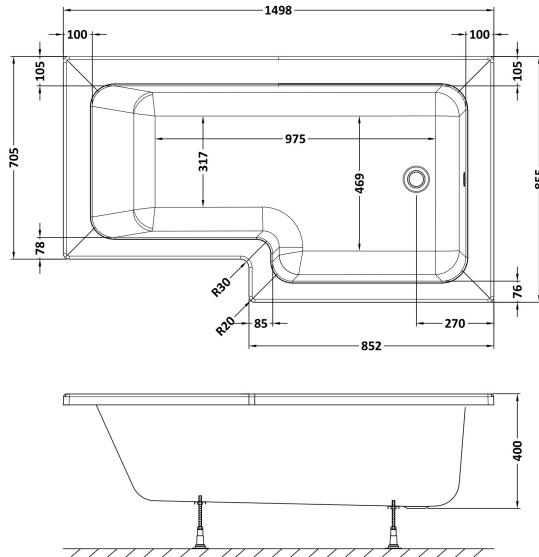

Packaging Dimensions

Length (mm):	1500
Width (mm):	850
Depth (mm):	425
Gross Weight (kg):	24.5

Packaging Data

Box Colour:	Brown Cardboard Sleeve
Box Qty:	1
Label Size:	x
Label Colour:	White Label
Label Qty:	

Outer Box Dimensions (If Applicable)

Length (mm):	
Width (mm):	
Height (mm):	
Gross Weight (kg):	
Barcode:	5055275824511

Product Details

Country of Origin:	Turkey
Fitting Instruction:	No
Certification:	FSC: CE & UKCA:
Material Colour Reference:	European White
Product Material:	Acrylic
Material Thickness:	4mm
Volume (Ltr):	200L
Displaced Capacity:	130L
Leg Set Included:	Legset Not Included
Waste Included:	Waste Not Included
Drilled/Undrilled:	Undrilled For Taps
Includes Grips:	No Grips Supplied
Embossed:	No
No of Tapholes:	None
Anti-Slip:	No

Sales Code: WBS1585R

Description: Square Shower Bath R/H 1500X850

Packaging Details

Barcode: 5056211822288

Sales Code: WBS104

Description: 1500mm Square Shower Bath Rh

Product Dimensions

Length (mm):	1500
Width (mm):	850
Depth (mm):	390
Nett Weight (kg):	24.5

Packaging Dimensions

Length (mm):	1500
Width (mm):	850
Depth (mm):	425
Gross Weight (kg):	24.5

Packaging Data

Box Colour:	Brown Cardboard Sleeve
Box Qty:	1
Label Size:	300 x 35
Label Colour:	White Label
Label Qty:	2